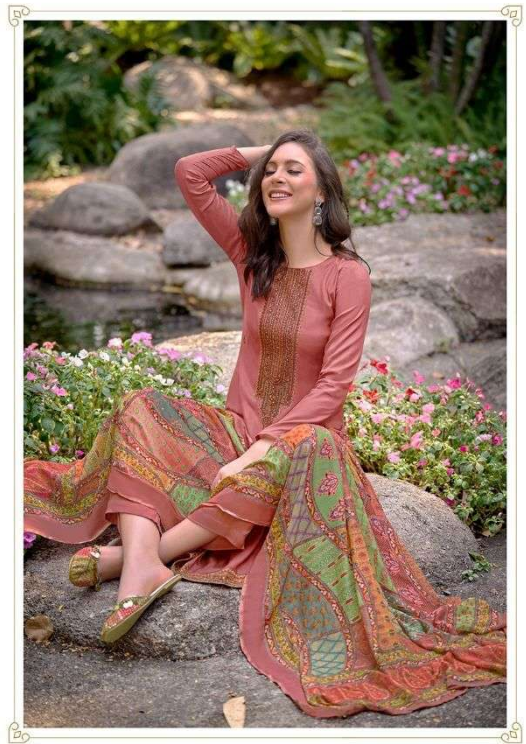

• 50230 •

RAAZI

• 50230 •

• 50230 •

ELLE

THE QUEEN OF NATURE

RAAZI
SAB DIL RAAZI

A Product by Rama Fashions

• 50230 •

Forever and ever you are a story that no one can understand,
You are the night that heralds the new dawn, People leave after making new friends,
you are the one who stays forever. So beautiful collection for such beautiful people.