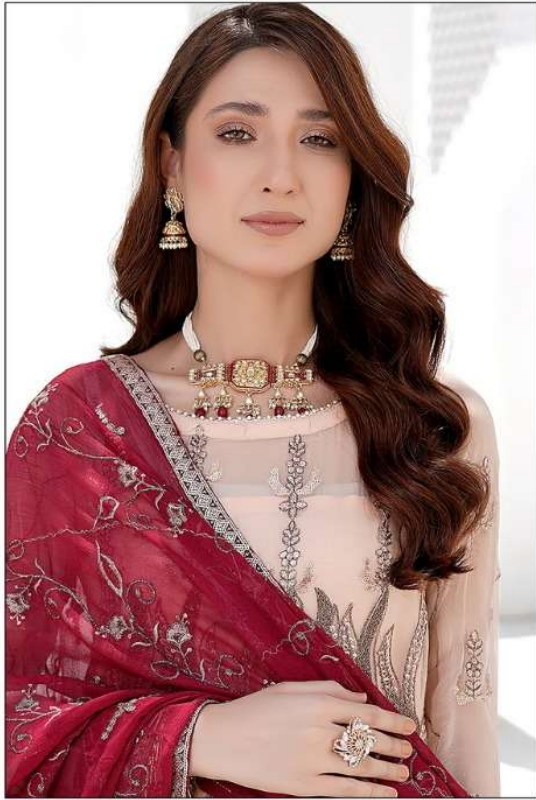

AFFROZH

045

TOP

Fox georgette with
Moti work

BOTTOM / INNER

Heavy santoon

DUPATTA

Nazmin Embroidery