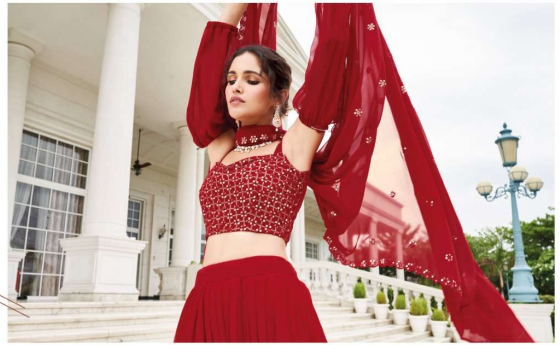

श्री
matee
fashion

AMISHA

153

154

155

156

श्री
matee
fashion

D.156

malee
fashion

Discover the new you

Outfits that will make you comfortably beautiful.

D.154

श्री
matee
fashion

Simply elegant.

Make people fall in love with your clothes.

Wear to be confident

We got the best that you can wear

D.155

Try the new best
Imagine the next level of Fashion.

D.153

श्री
malee
fashion

malee
fashion

D.156

Discover the new you