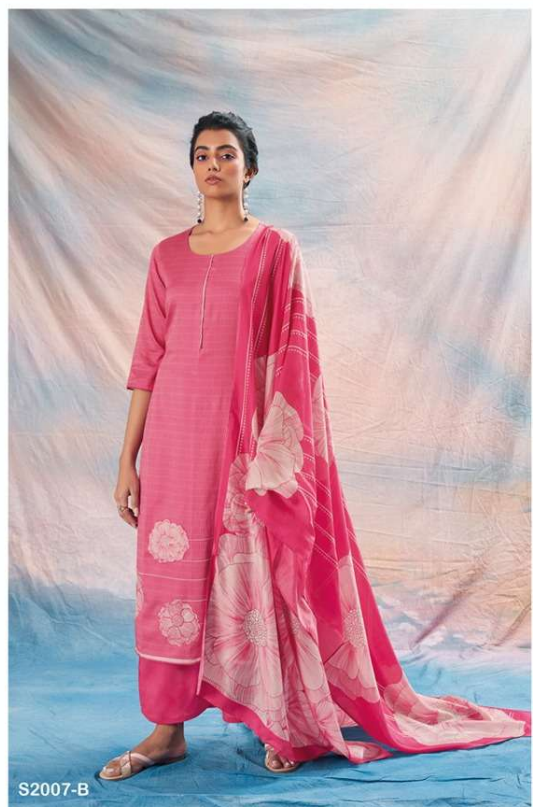

S2007-A

PRODUCT NAME	SAYLA
D.NO.	S2007
DESCRIPTION	<p>TOP PREMIUM PURE PASHMINA PRINTED WITH EMBROIDERY & HAND WORK AND SOLID BORDER</p> <p>BOTTOM PREMIUM PURE PASHMINA SOLID COLOUR</p> <p>DUPATTA FINEST BEMBERG LAWN PRINTED</p>
HSN CODE	540834
WHOLESALE PRICE	1735/- EACH+GST(EXTRA)