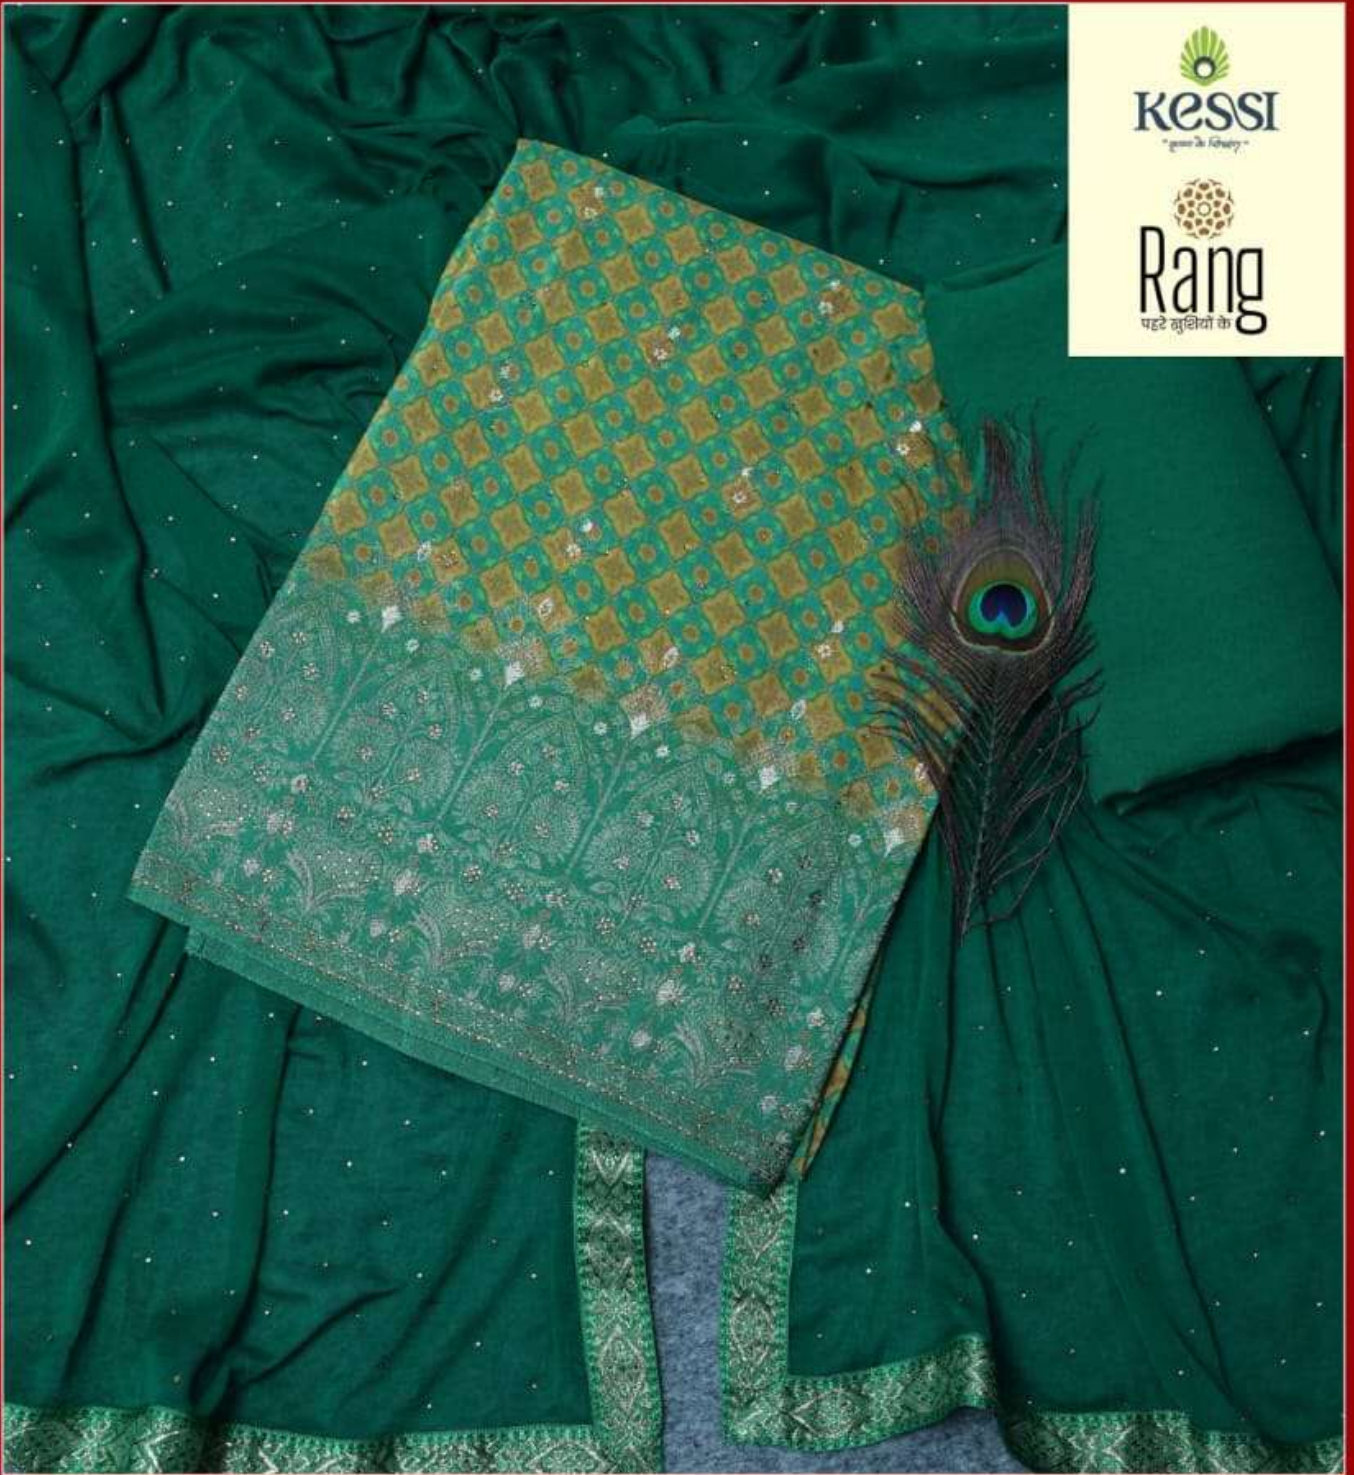

KESSI
"गंगा के किनारे"

Rang
पहटे सुविधों के

GANGA PREMIUM I D.NO.3933

TOP	RUSSIAN SILK JACQUARD PRINT WITH SWAROVSKI DIAMONDS WORK
DUPATTA	CHIFFON SWAROVSKI DIAMONDS WORK WITH FOUR SIDE LACE
BOTTOM	RAYON

TOP	RUSSIAN SILK JACQUARD PRINT WITH SWAROVSKI DIAMONDS WORK
DUPATTA	CHIFFON SWAROVSKI DIAMONDS WORK WITH FOUR SIDE LACE
BOTTOM	RAYON

KESSI
"Quality in Every Step"

Rang
पहटे सुविधों के

GANGA PREMIUM I D.NO.3932

TOP	RUSSIAN SILK JACQUARD PRINT WITH SWAROVSKI DIAMONDS WORK
DUPATTA	CHIFFON SWAROVSKI DIAMONDS WORK WITH FOUR SIDE LACE
BOTTOM	RAYON

KESSI
"गंगा के किनारे"

Rang
पहटे सुविधों के

GANGA PREMIUM I D.NO.3933

TOP	RUSSIAN SILK JACQUARD PRINT WITH SWAROVSKI DIAMONDS WORK
DUPATTA	CHIFFON SWAROVSKI DIAMONDS WORK WITH FOUR SIDE LACE
BOTTOM	RAYON