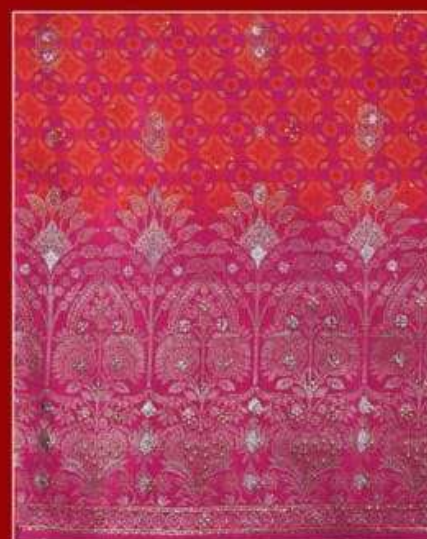

KESSI
"गंगा के किनारे"

Rang
पहटे सुविधों के

GANGA PREMIUM I D.NO.3933

TOP	RUSSIAN SILK JACQUARD PRINT WITH SWAROVSKI DIAMONDS WORK
DUPATTA	CHIFFON SWAROVSKI DIAMONDS WORK WITH FOUR SIDE LACE
BOTTOM	RAYON

TOP	RUSSIAN SILK JACQUARD PRINT WITH SWAROVSKI DIAMONDS WORK
DUPATTA	CHIFFONSWAROVSKI DIAMONDS WORK WITH FOUR SIDE LACE
BOTTOM	RAYON

GANGA PREMIUM

KESSI
"ganga de shree"

Rang
पहटे सुविमों के

GANGA PREMIUM | D.NO.3931

TOP	RUSSIAN SILK JACQUARD PRINT WITH SWAROVSKI DIAMONDS WORK
DUPATTA	CHIFFON SWAROVSKI DIAMONDS WORK WITH FOUR SIDE LACE
BOTTOM	RAYON

KESSI
"Quality in Every Step"

Rang
पहटे सुविधों के

GANGA PREMIUM I D.NO.3932

TOP	RUSSIAN SILK JACQUARD PRINT WITH SWAROVSKI DIAMONDS WORK
DUPATTA	CHIFFON SWAROVSKI DIAMONDS WORK WITH FOUR SIDE LACE
BOTTOM	RAYON