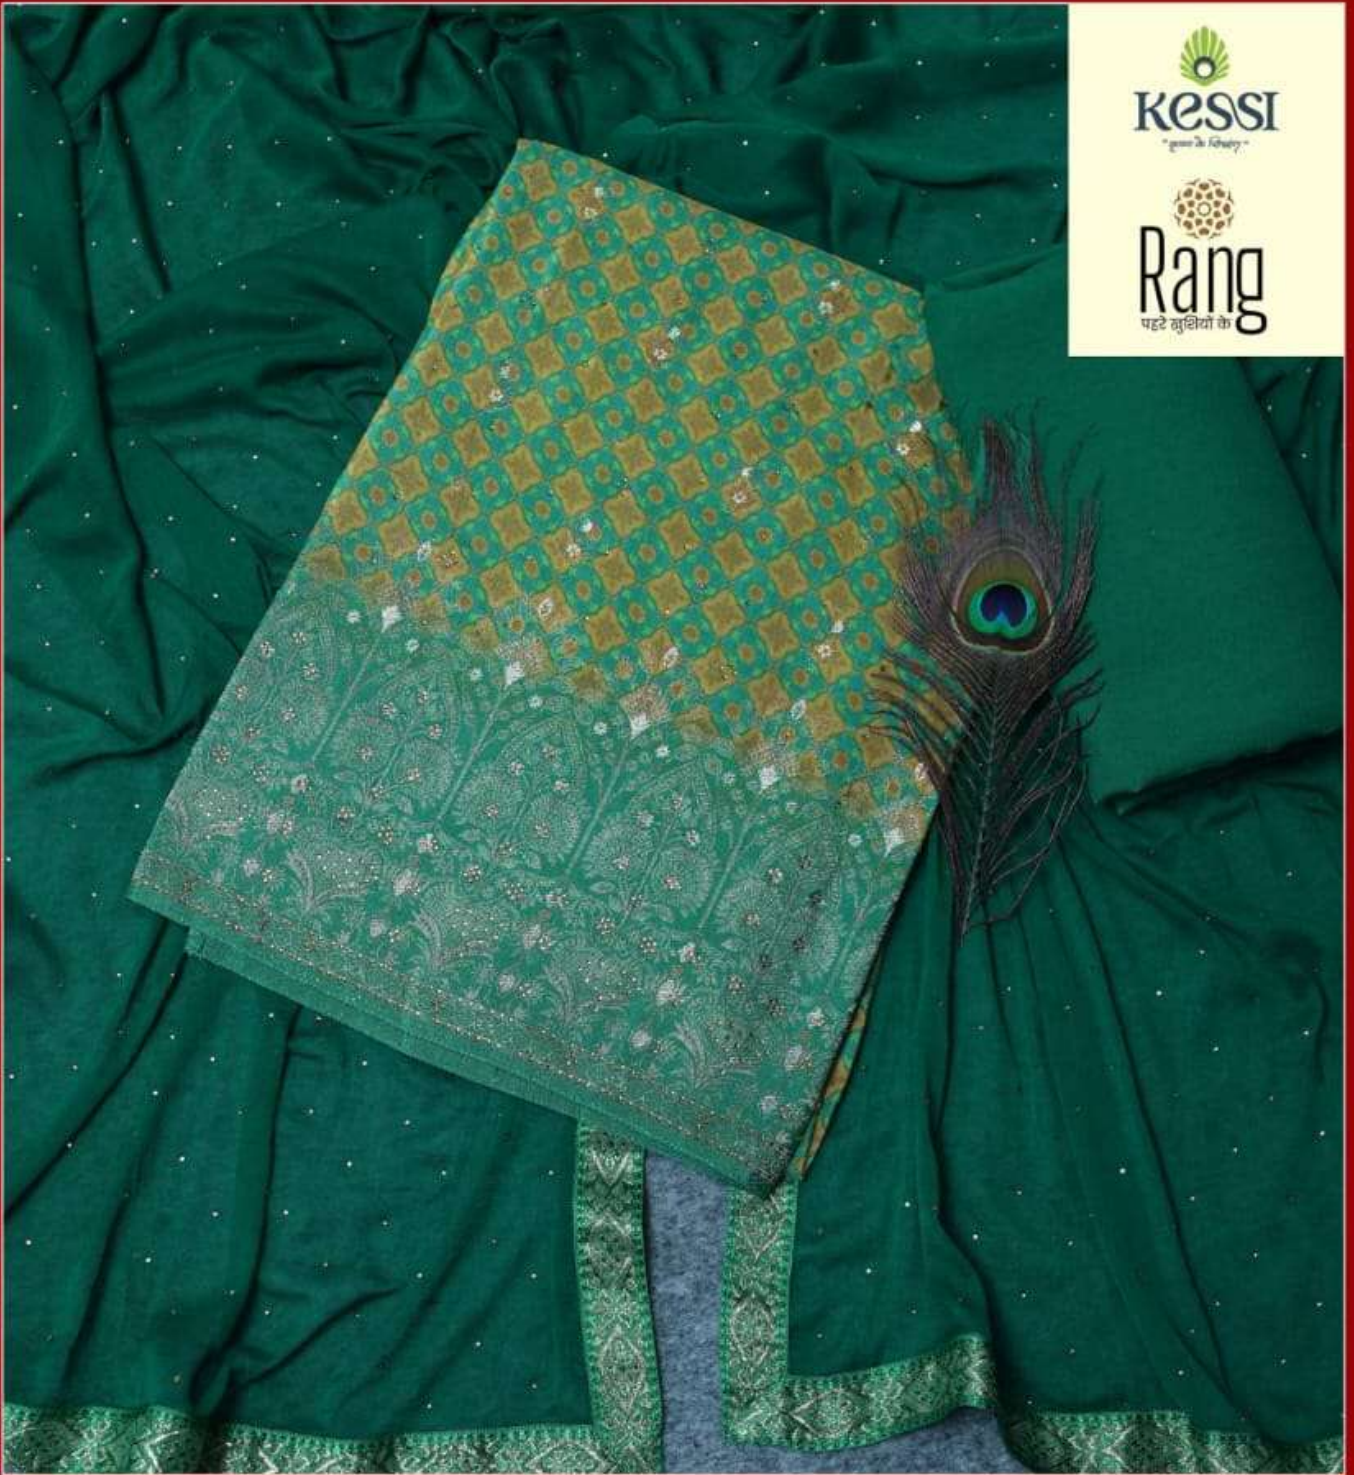

KESSI
"गंगा के किनारे"

Rang
पहटे सुविधों के

GANGA PREMIUM I D.NO.3933

TOP	RUSSIAN SILK JACQUARD PRINT WITH SWAROVSKI DIAMONDS WORK
DUPATTA	CHIFFON SWAROVSKI DIAMONDS WORK WITH FOUR SIDE LACE
BOTTOM	RAYON

TOP	RUSSIAN SILK JACQUARD PRINT WITH SWAROVSKI DIAMONDS WORK
DUPATTA	CHIFFONSWAROVSKI DIAMONDS WORK WITH FOUR SIDE LACE
BOTTOM	RAYON

GANGA PREMIUM

KESSI
"ganga de shree"

Rang
पहटे सुविमों के

GANGA PREMIUM | D.NO.3931

TOP	RUSSIAN SILK JACQUARD PRINT WITH SWAROVSKI DIAMONDS WORK
DUPATTA	CHIFFON SWAROVSKI DIAMONDS WORK WITH FOUR SIDE LACE
BOTTOM	RAYON

KESSI
"गंगा के किनारे"

Rang
पहटे सुविधों के

GANGA PREMIUM I D.NO.3934

TOP	RUSSIAN SILK JACQUARD PRINT WITH SWAROVSKI DIAMONDS WORK
DUPATTA	CHIFFON SWAROVSKI DIAMONDS WORK WITH FOUR SIDE LACE
BOTTOM	RAYON