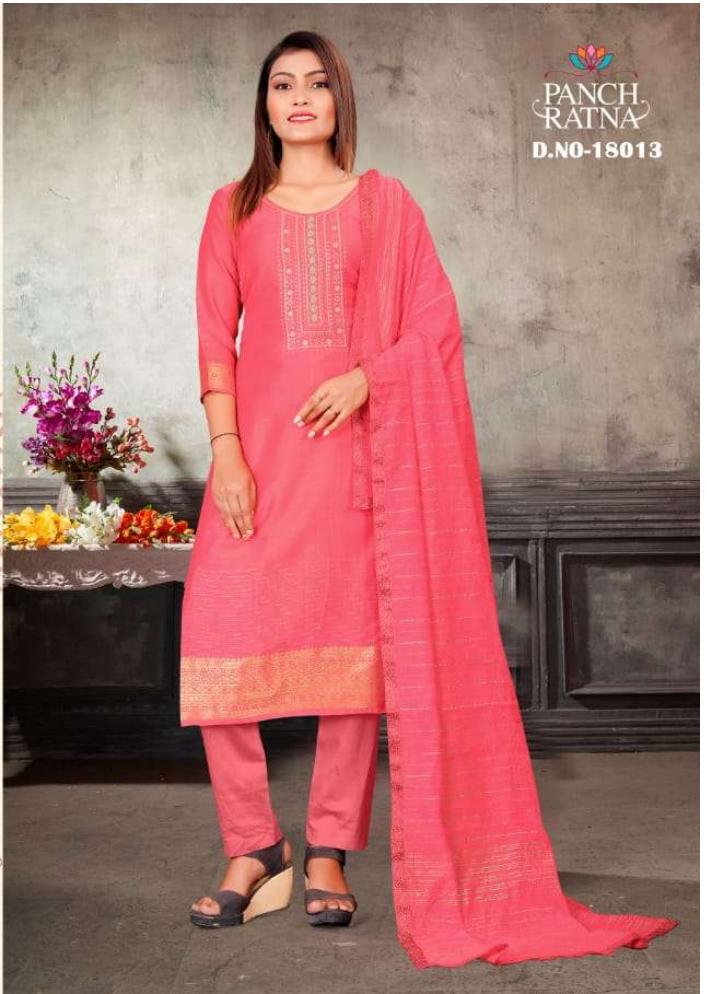

PANCH
RATNA
D.NO-18013