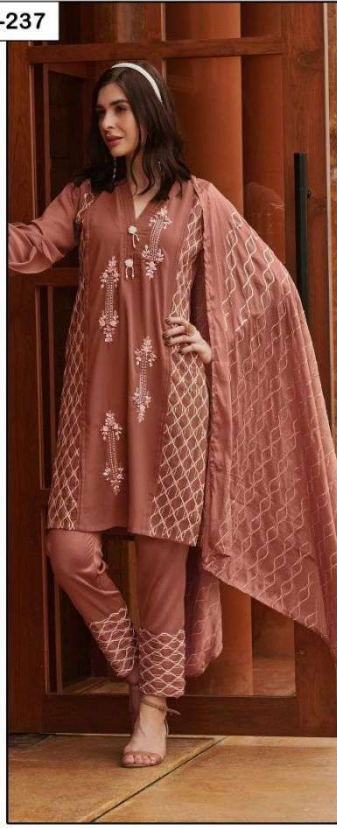

LAIBA
AM VOL-237

LAIBA
AM VOL-237

LAIBA
AM VOL-237

LAIBA
AM VOL-237

LAIBA

AM VOL-237

LAIBA
AM VOL-237

LAIBA
AM VOL-237

VOL-237

FABRICS DETAILS

TOP:-PURE GEORGETTE

BOTTOM:-PURE COTTON SARTIN STREACHABLE

SIZE:-XXL

CARE INSTRUCTIONS

DRY CLEAN RECOMMENDED
DO NOT USE ANY TYPE OF BLEACH OR STAIN REMOVING CHEMICALS
WASH & SOAK COLORED & WHITE FABRICS SEPARATELY
DO NOT OVER EXPOSE DAMP FABRIC TO STRONG SUNLIGHT
IRON AT MODERATE TEMPERATURE