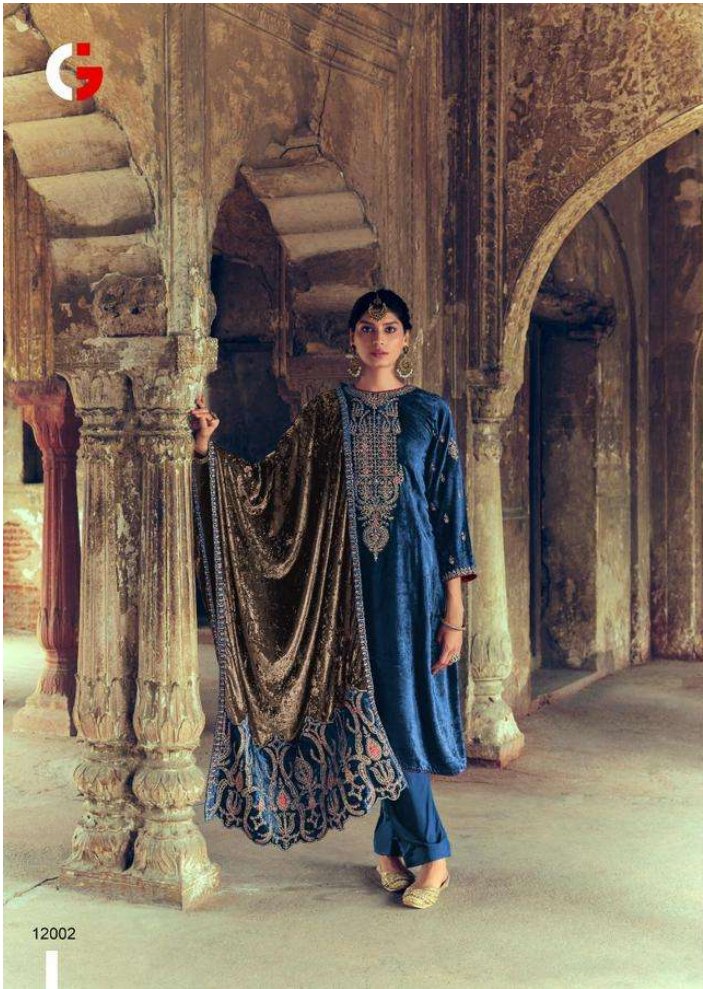

Shehnaaz

12001

12002

12003

12004

12005

12006

12006

12005

12004

12002

GULL JEE

Shehnaaz

DESIGN NO.	PRICE	
12001	2999/-	:TOP: VISCOSE VELVET WITH HEAVY EMBROIDERY
12002	2999/-	
12003	2999/-	:BOTTAM: VISCOSE PASHMINA
12004	2999/-	
12005	2999/-	:DUPATTA: VISCOSE VELVET WITH HEAVY EMBROIDERY
12006	2999/-	
Total Pieces: 6		Total Amountt: 17994/-+GST