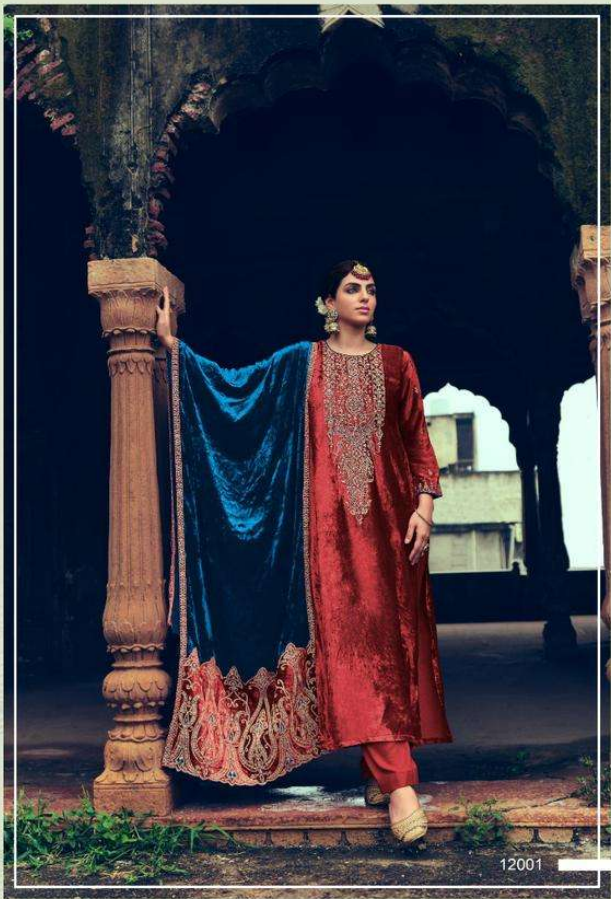

Shehnaaz

12001

12002

12003

12004

12005

12006

12006

12005

12004

12002

GULL JEE

Shehnaaz

DESIGN NO.	PRICE	
12001	2999/-	:TOP: VISCOSE VELVET WITH HEAVY EMBROIDERY
12002	2999/-	
12003	2999/-	:BOTTAM: VISCOSE PASHMINA
12004	2999/-	
12005	2999/-	:DUPATTA: VISCOSE VELVET WITH HEAVY EMBROIDERY
12006	2999/-	
Total Pieces: 6		Total Amountt: 17994/-+GST