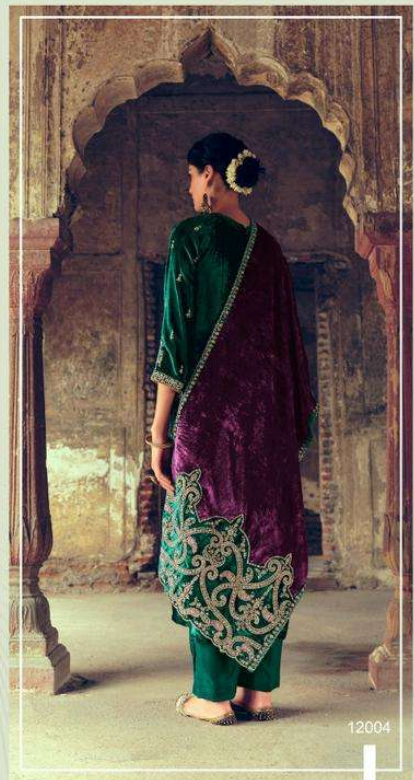

12005

12004

12002

GULL JEE

Shehnaaz

DESIGN NO.	PRICE	
12001	2999/-	:TOP: VISCOSE VELVET WITH HEAVY EMBROIDERY
12002	2999/-	
12003	2999/-	:BOTTAM: VISCOSE PASHMINA
12004	2999/-	
12005	2999/-	:DUPATTA: VISCOSE VELVET WITH HEAVY EMBROIDERY
12006	2999/-	
Total Pieces: 6		Total Amountt: 17994/-+GST

Shehnaaz

Shehnaaz

12006

12004

Shehnaaz

12003