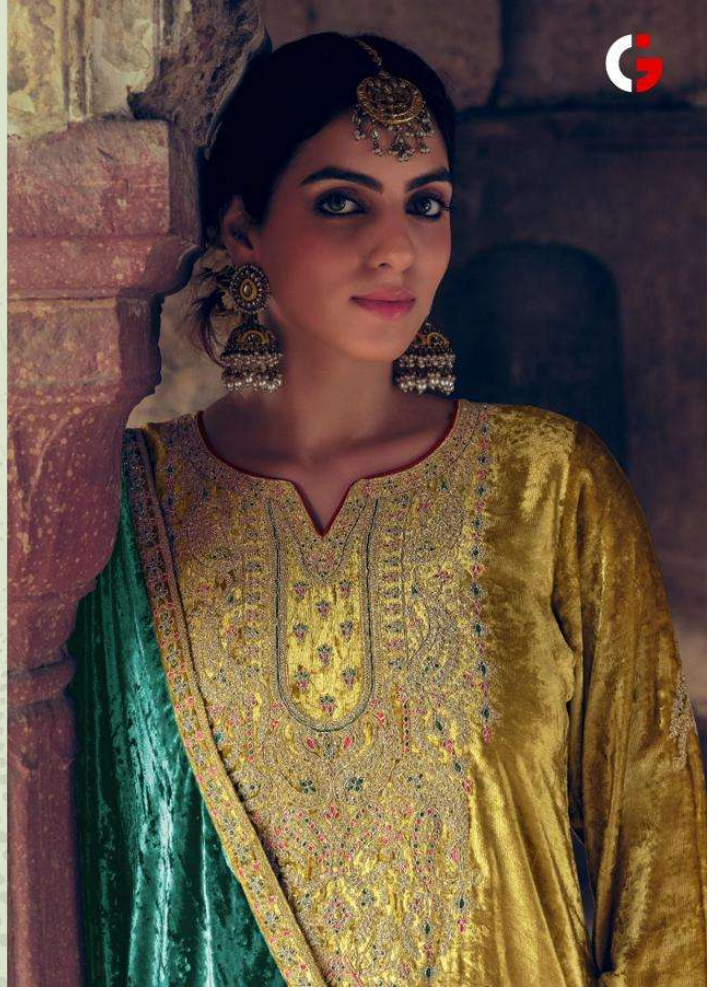

Shehnaaz

12001

12002

12003

12004

12005

12006

12006

12005

12004

12002

GULL JEE

Shehnaaz

DESIGN NO.	PRICE	
12001	2999/-	:TOP: VISCOSE VELVET WITH HEAVY EMBROIDERY
12002	2999/-	
12003	2999/-	:BOTTAM: VISCOSE PASHMINA
12004	2999/-	
12005	2999/-	:DUPATTA: VISCOSE VELVET WITH HEAVY EMBROIDERY
12006	2999/-	
Total Pieces: 6		Total Amountt: 17994/-+GST