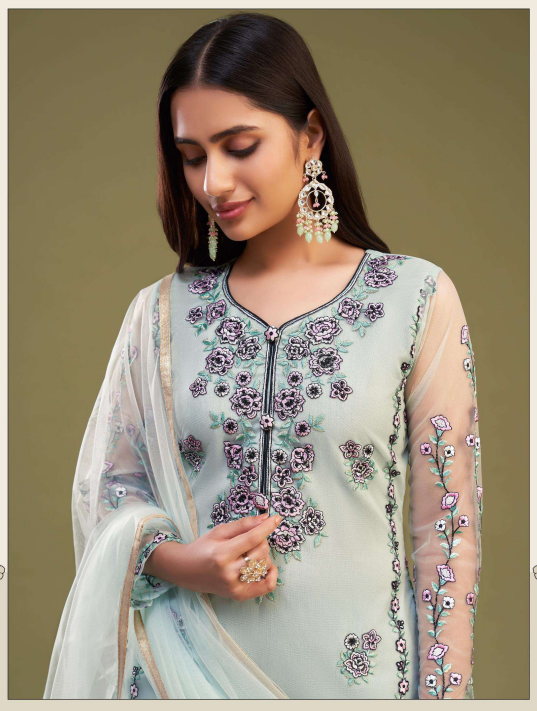

3031

DRESS LIKE
YOU'RE ALREADY
FAMOUS
In the city's toughest club one more
woman is famous.
3032

WE WILL WEAR YOU
WITH A SMILE!
3033

WE WILL WEAR YOU WITH A SMILE!

3030

WE WILL WEAR YOU
WITH A SMILE!
3030

ALIZEH®
— GOLD & BEAUTIFUL —

WORK DESCRIPTION:

TOP BEAUTIFULLY CRAFTED WITH MULTI THREAD EMBROIDERY,

SIZE DETAILS:

TOP- SEMI STITCHED UP TO SIZE 56" BUST

TOP INNER – 1.60 MTRS, BOTTOM – 2.25 MTRS

DUPATTA- 2.25 MTRS