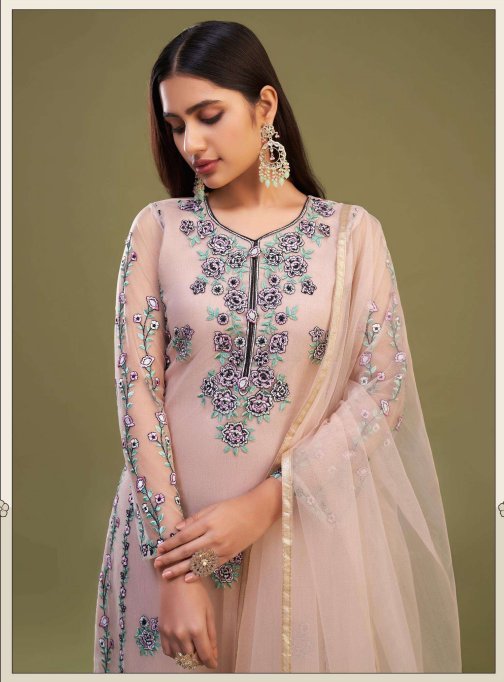

ALIZEH
SALMA MAHMOOD

3031