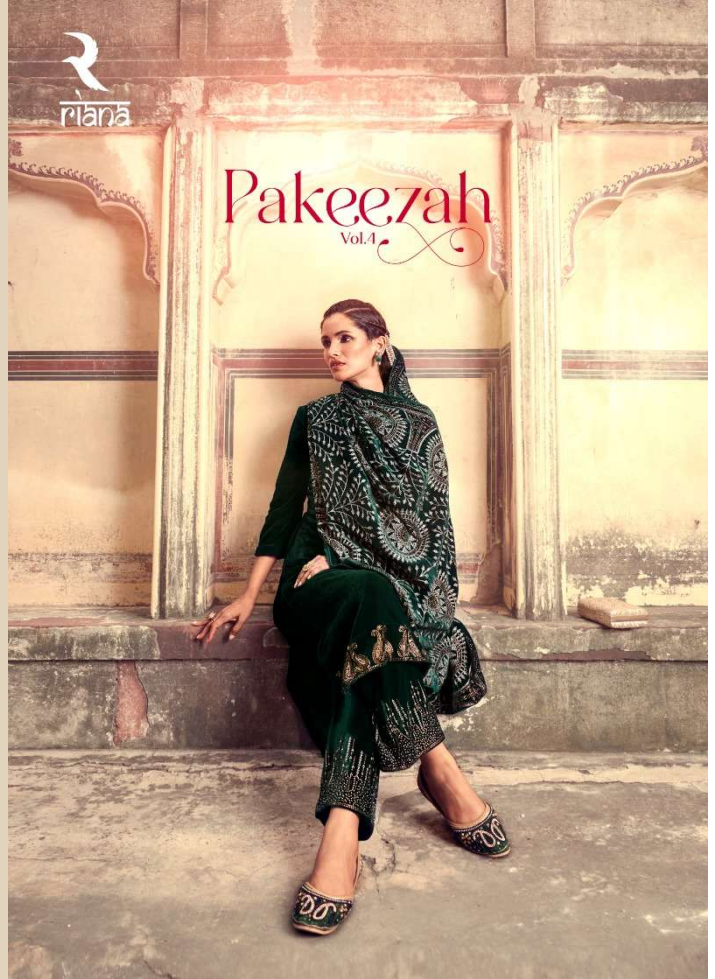

70302

70300

70301

70303

There's a magic that we've never seen before. It's the magic of hope.

70300

70304

70301

## Pakeezah

Vol.4

DESIGN NO.	DESCRIPTION
70300	<b>: TOP :</b>
70301	VELVET WITH EXCLUSIVE
70302	HAND WORK
70303	<b>: BOTTOM :</b>
70304	HEAVY PASHMINA WITH CLASSIC
70305	HAND WORK
70306	<b>: DUPATTA :</b>
	VELVET HEAVY EMBRODRY
	WITH CLASSIC HAND WORK
	<b>PRICE: 2550</b>