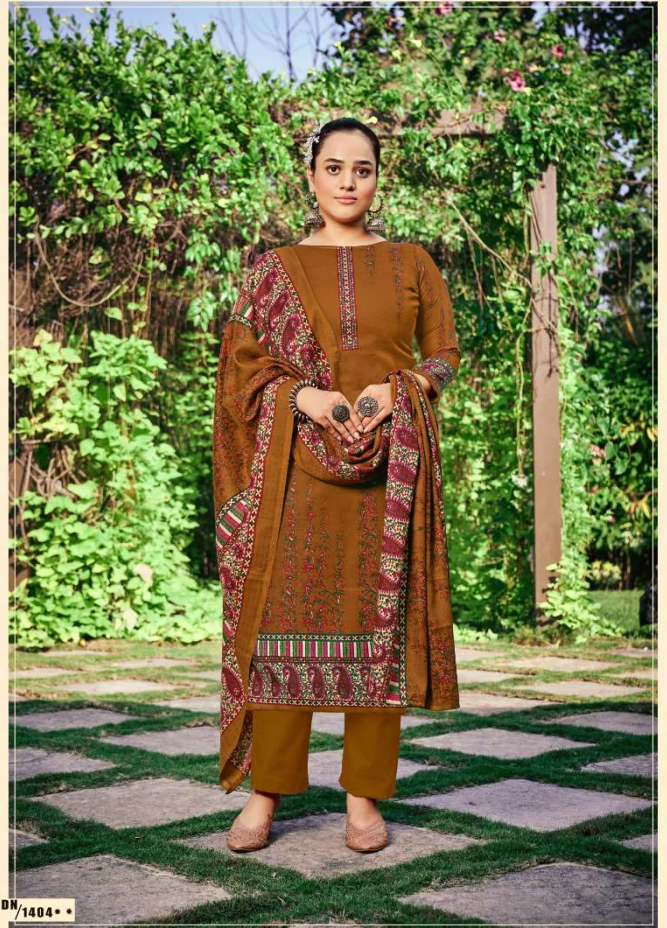

•
• *The vibrant ethos*
•

Q

DN/1404 • •