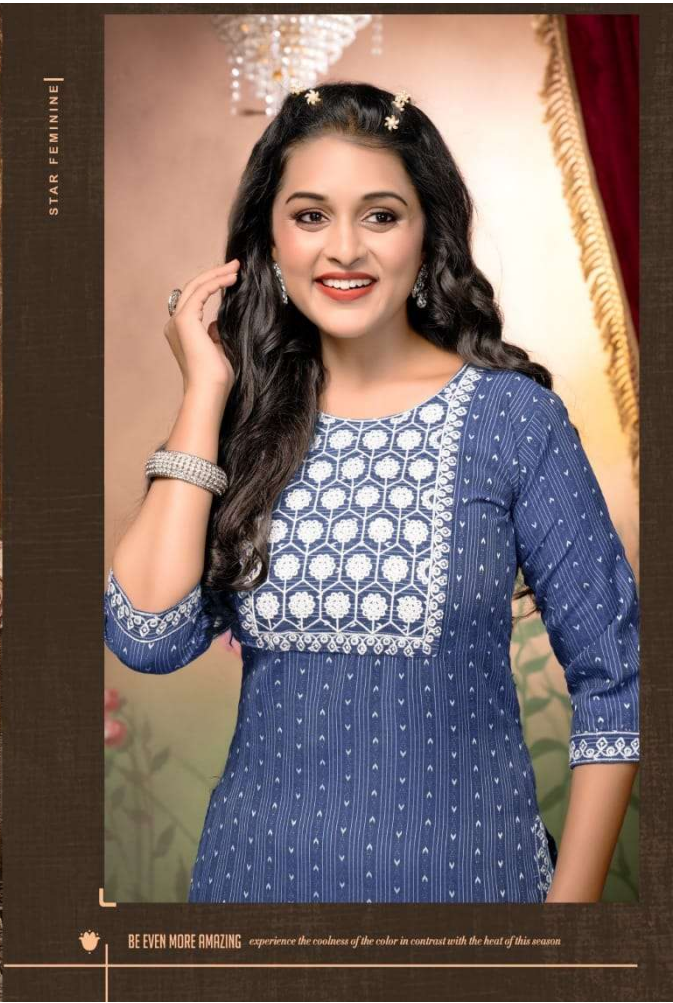

Velos
Oelavia
308

STAR FEMINE |

QUEEN OF SWEETNESS wear at any occasion or wear at office, we are sure that it will be at the best to give a beautiful touch.

STAR FEMINE |

STYLE FEELINGS

you are one deep mystery not only are you the most alluring mystery but you are also someone who is an incredible rainbow of a billion hues

3003
Oclavia
305

**KENTEE**
Fashion Future

Octavia
Vol.03

STAR FEMINE |

THE PERSONAL STYLE *Beauty is a manifestation of secret natural laws, which otherwise would have been hidden from us forever.*

Wear
Oclavia
302

STAR FEMINE

303
Oclavia
303

there is in true beauty, as in courage, something which narrow souls cannot dare to admire

TIMELESS BEAUTY

STAR FEMININE |

timeless designs with a rustic elegance that grows in character overtime BEAUTIFUL NATURALLY ATTAINING

STAR FEMINE

BE EVEN MORE AMAZING *experience the coolness of the color in contrast with the heat of this season*

STAR FEMINE |

THE MOST STUNNING BEAUTY *there are certain styles of women apparels that are more popular than the others...*