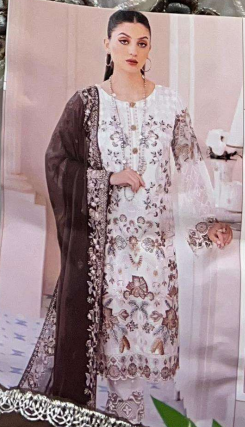

Serene[®]
Pakistani Suit

A BRAND BY **MEGHA EXPORT**

S - 213 B

**TOP - FOX GEORGETTE
HEAVY EMBROIDERED
INNER BOTTOM - DULL SANTOON
DUPATTA - FOUX GEOIRGETTE**

Sereno
MADE IN INDIA

Sereno
REGINA EXPORT
S - 213 A

Serene
A PRODUCT OF
MEGHA EXPORT

Serene[®]
Pakistani Suit

A BRAND BY **MEGHA EXPORT**

S - 213 A

**TOP - FOX GEORGETTE
HEAVY EMBROIDERED
INNER BOTTOM - DULL SANTOON
DUPATTA - FOUX GEOIRGETTE**

Serene[®]
Pakistani Suit

A BRAND BY **MEGHA EXPORT**

S - 213 D

**TOP - FOX GEORGETTE
HEAVY EMBROIDERED
INNER BOTTOM - DULL SANTOON
DUPATTA - FOUX GEOIRGETTE**

Serene[®]
Pakistani Suit

A BRAND BY **MEGHA EXPORT**

S - 213 C

**TOP - FOX GEORGETTE
HEAVY EMBROIDERED
INNER BOTTOM - DULL SANTOON
DUPATTA - FOUX GEOIRGETTE**

Serene[®]
Pakistani Suit
A BRAND BY MEGHA EXPORT
S - 213 B

**TOP - FOX GEORGETTE
HEAVY EMBROIDERED
INNER BOTTOM - DULL SANTOON
DUPATTA - FOUX GEOIRGETTE**

S 213 B

S 213 C

S 213 D

S 213 E