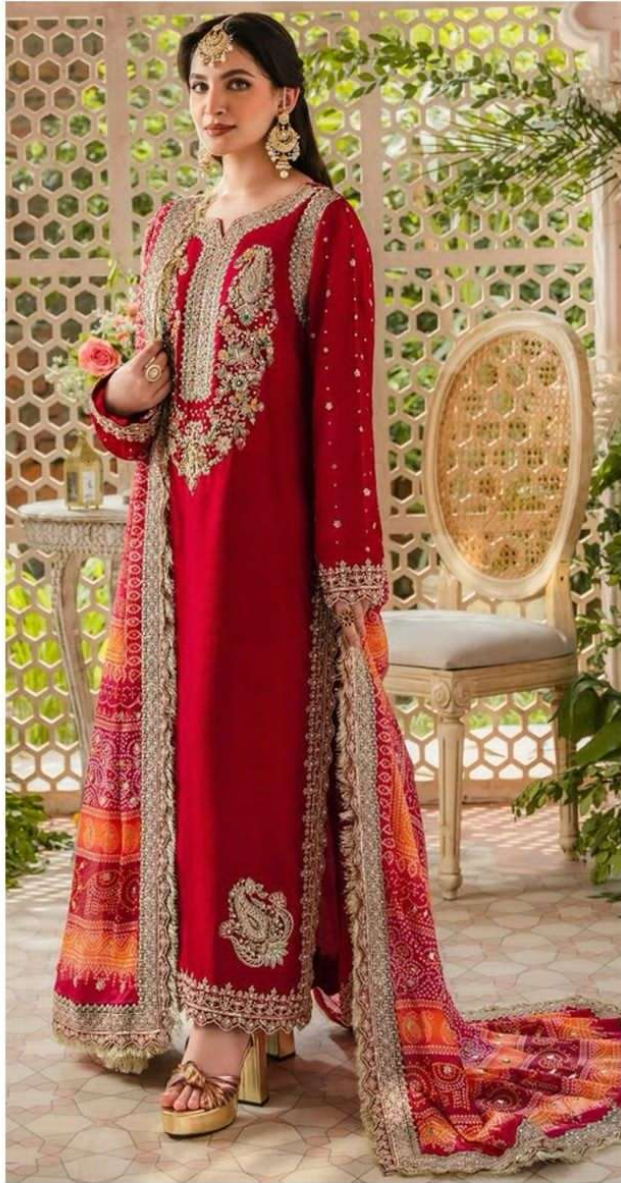

ANAMSA

AA REAL FASHION BRAND

7035 A

TOP:- FOX JORJET WITH HEAVY EMBROIDERY
BOTTOM/INNER:- SANTOON
DUPATTA:- TABY WITH DIGITAL PRINT WITH EMBROIDERY WORK

7031 A

7031 B

TOP- PURE FOX GEORGETTE WITH HEAVY EMBROIDERY AND SEQUENCE WORK

BOTTOMNER- DULL SHANTOON

DUPATTA- PURE CHINON FANCY DUPATTA DIGITAL PRINT AND HEAVY EMBROIDERY

Z7773

*** D.No:-263 ***

ANAMSA

AA REAL FASHION BRAND

ANAMSA

AA REAL FASHION BRAND