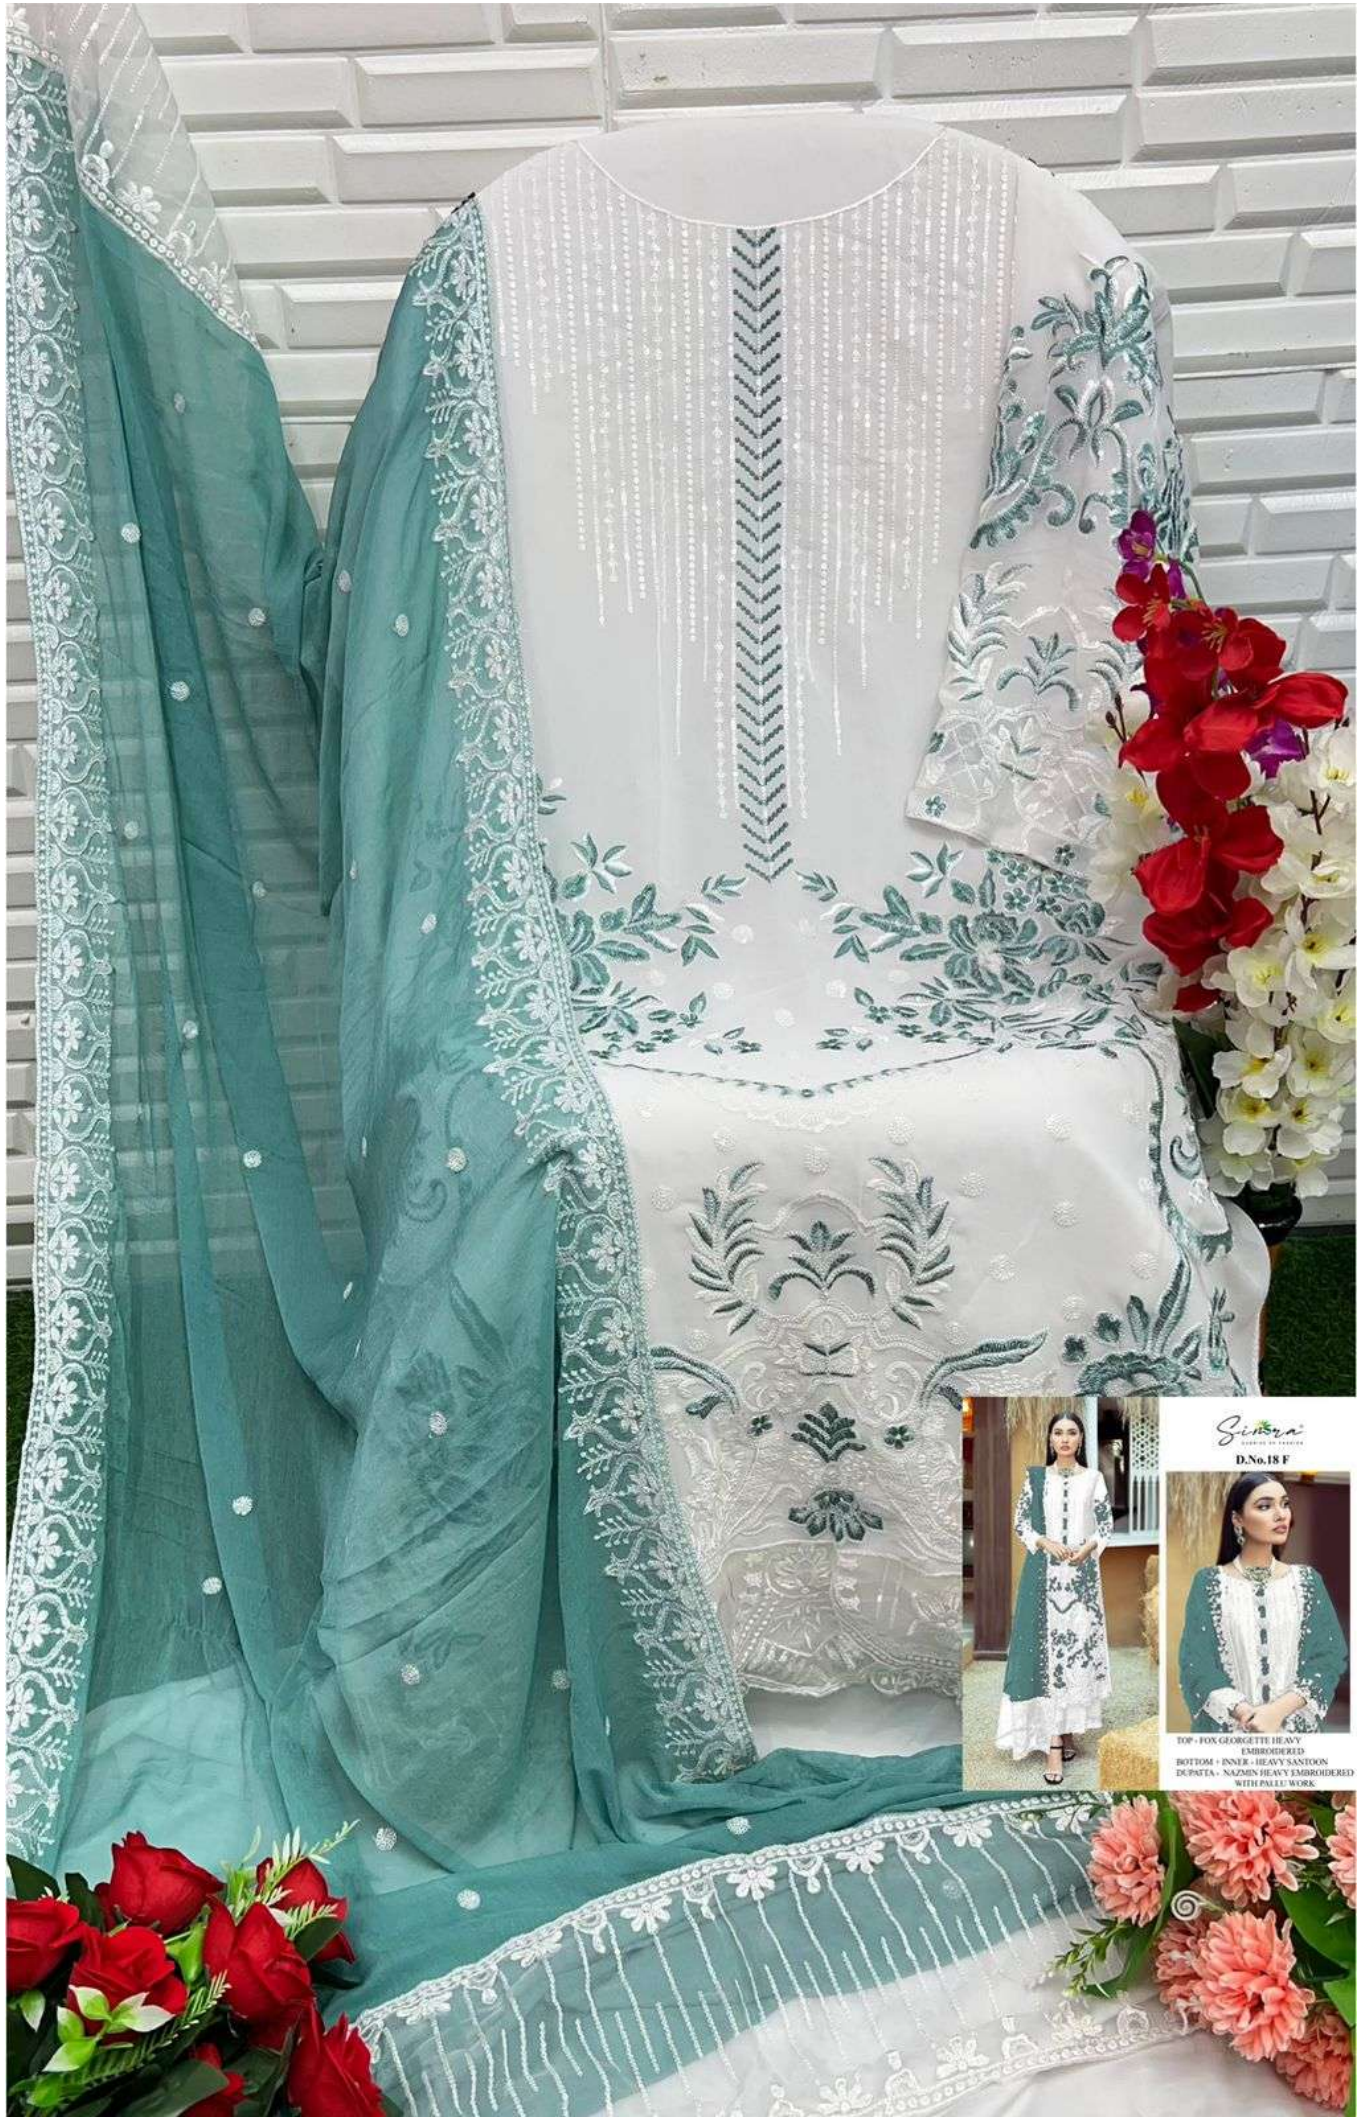

Sinora
D.No.18 F