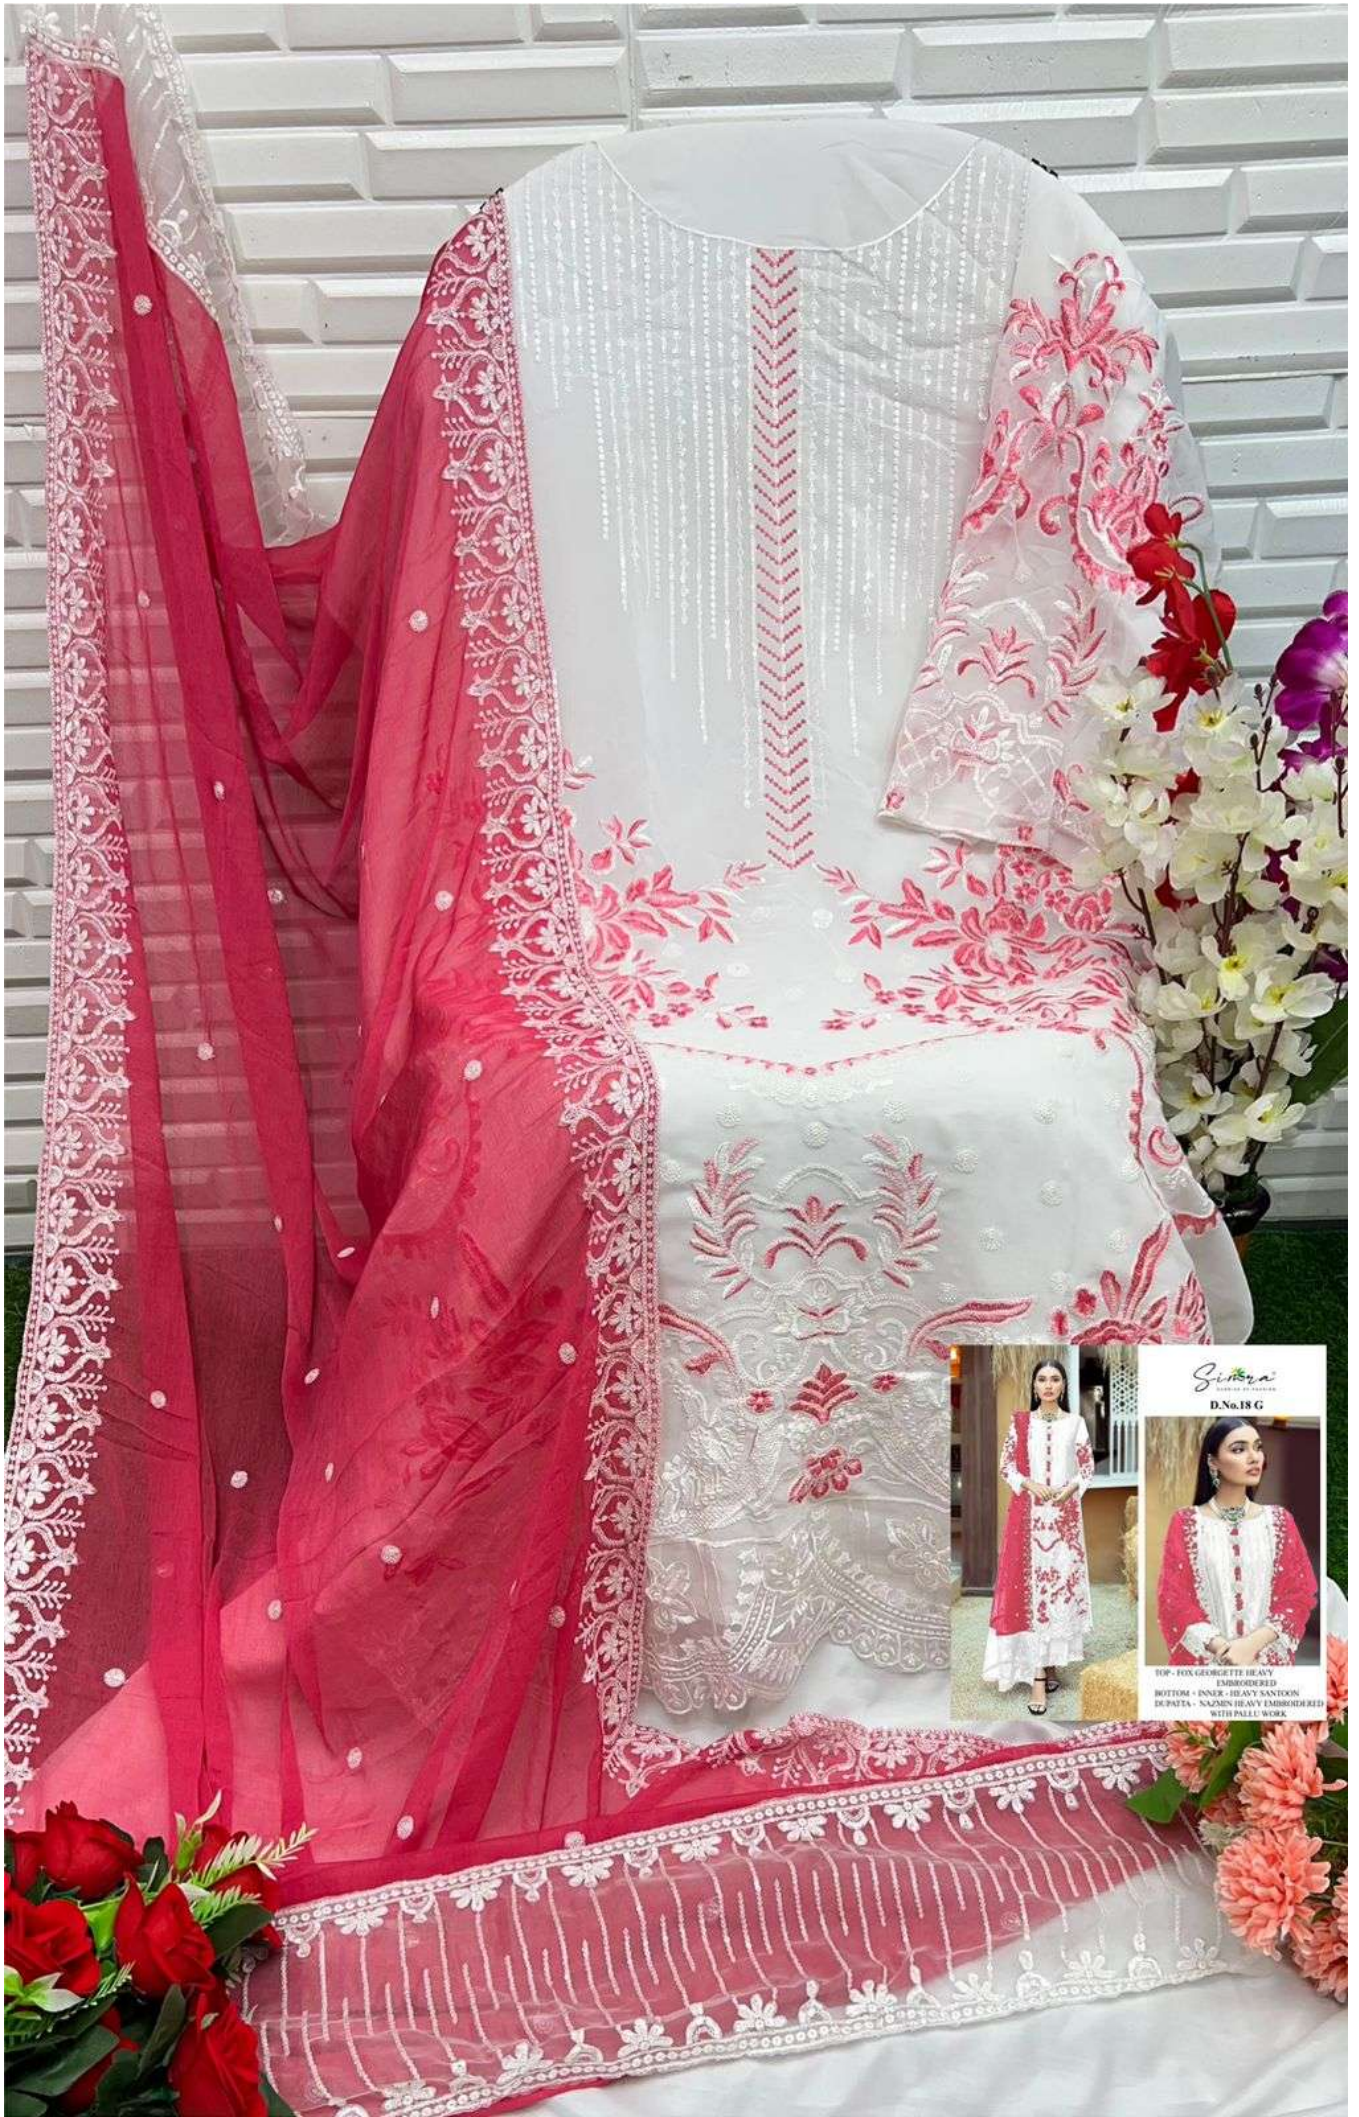

Saira
LIFE OF A QUEEN
D.No.18 G