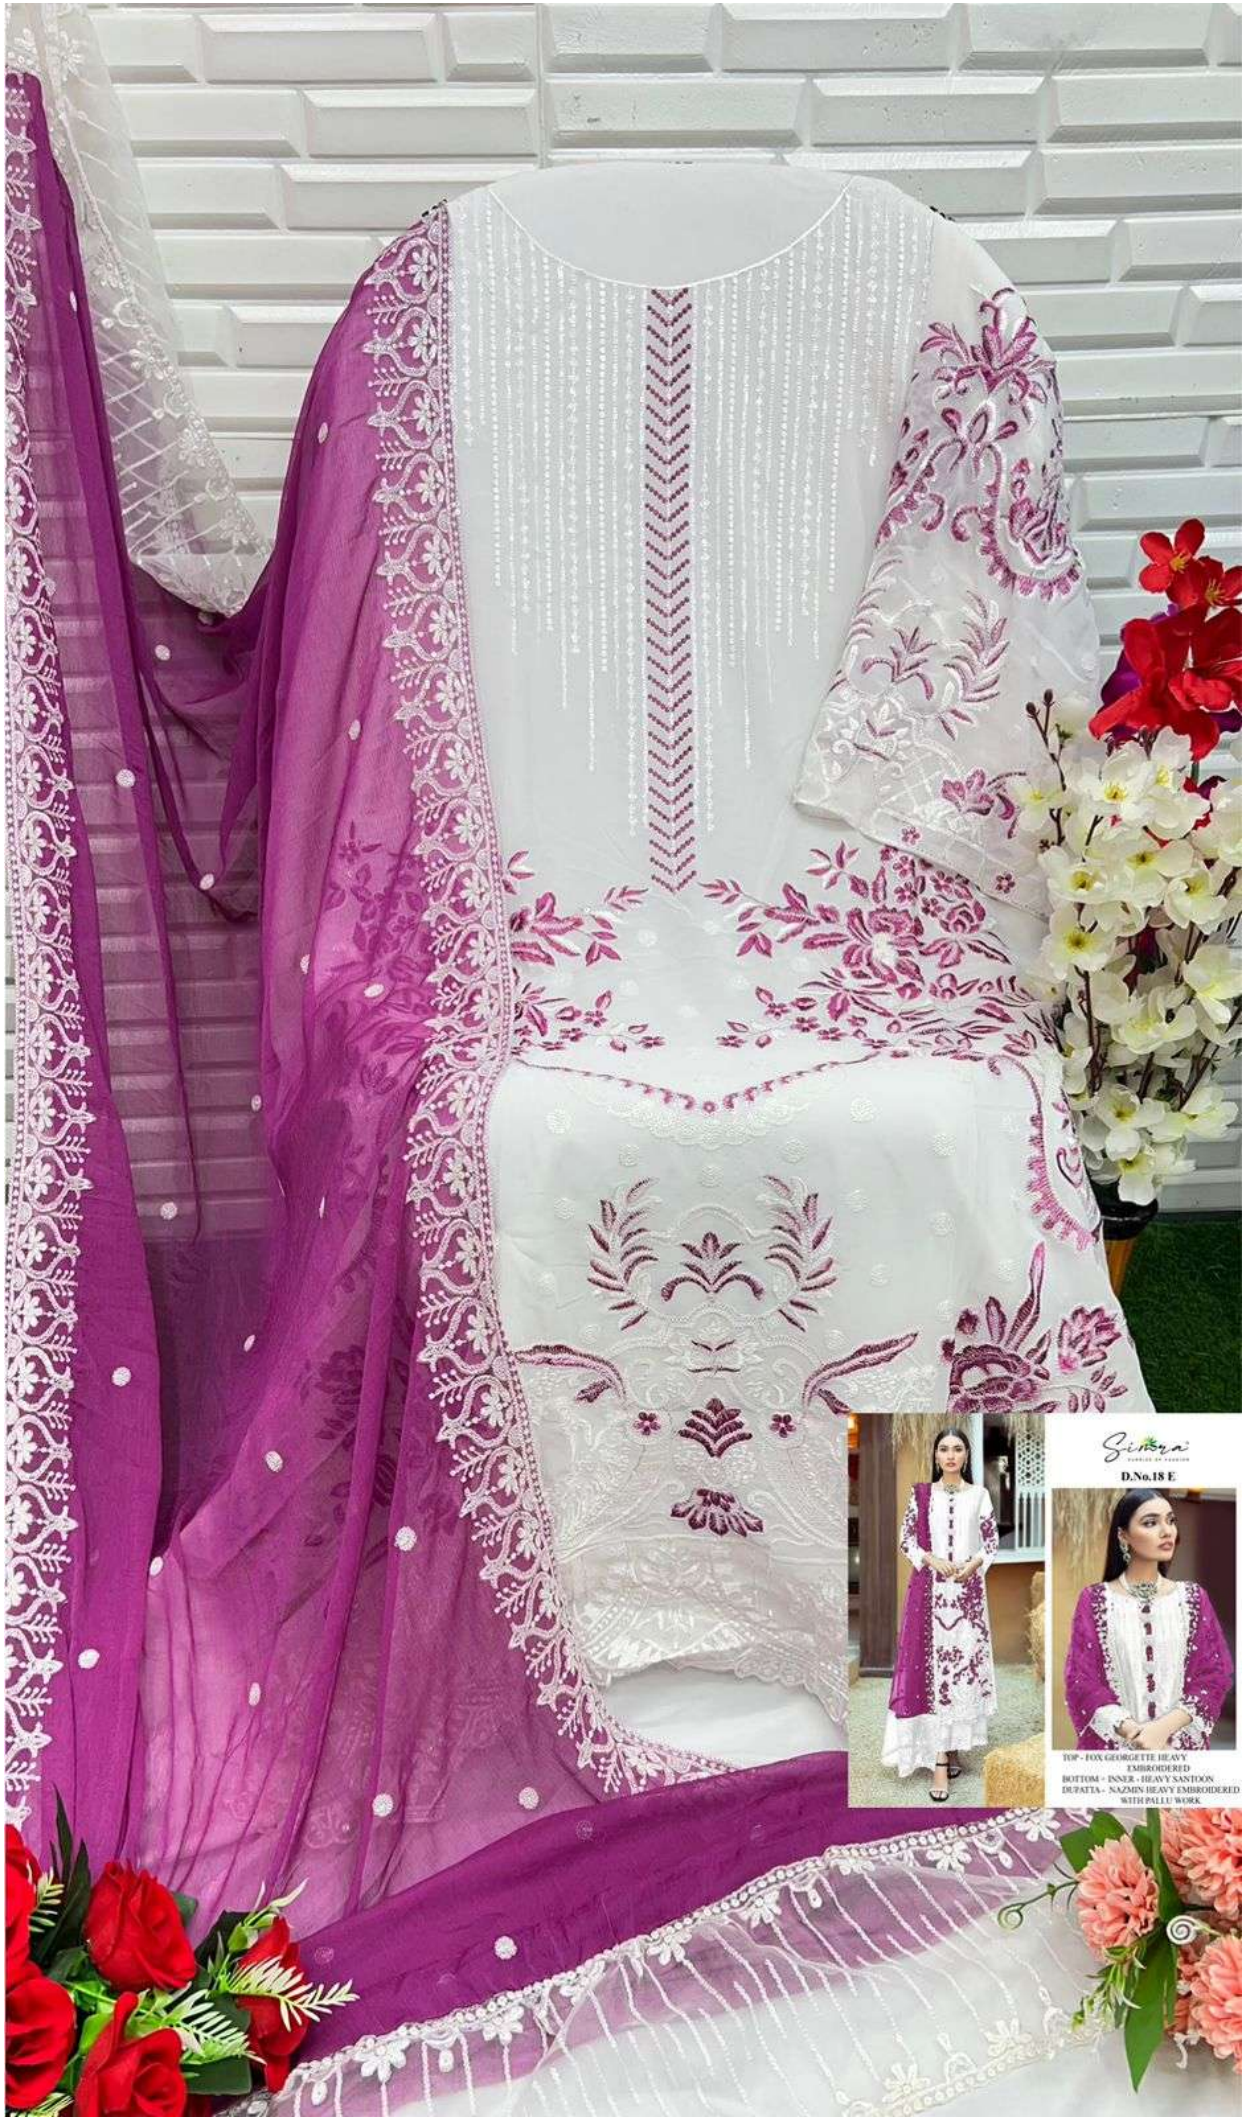

Sibani
D.No.18 E