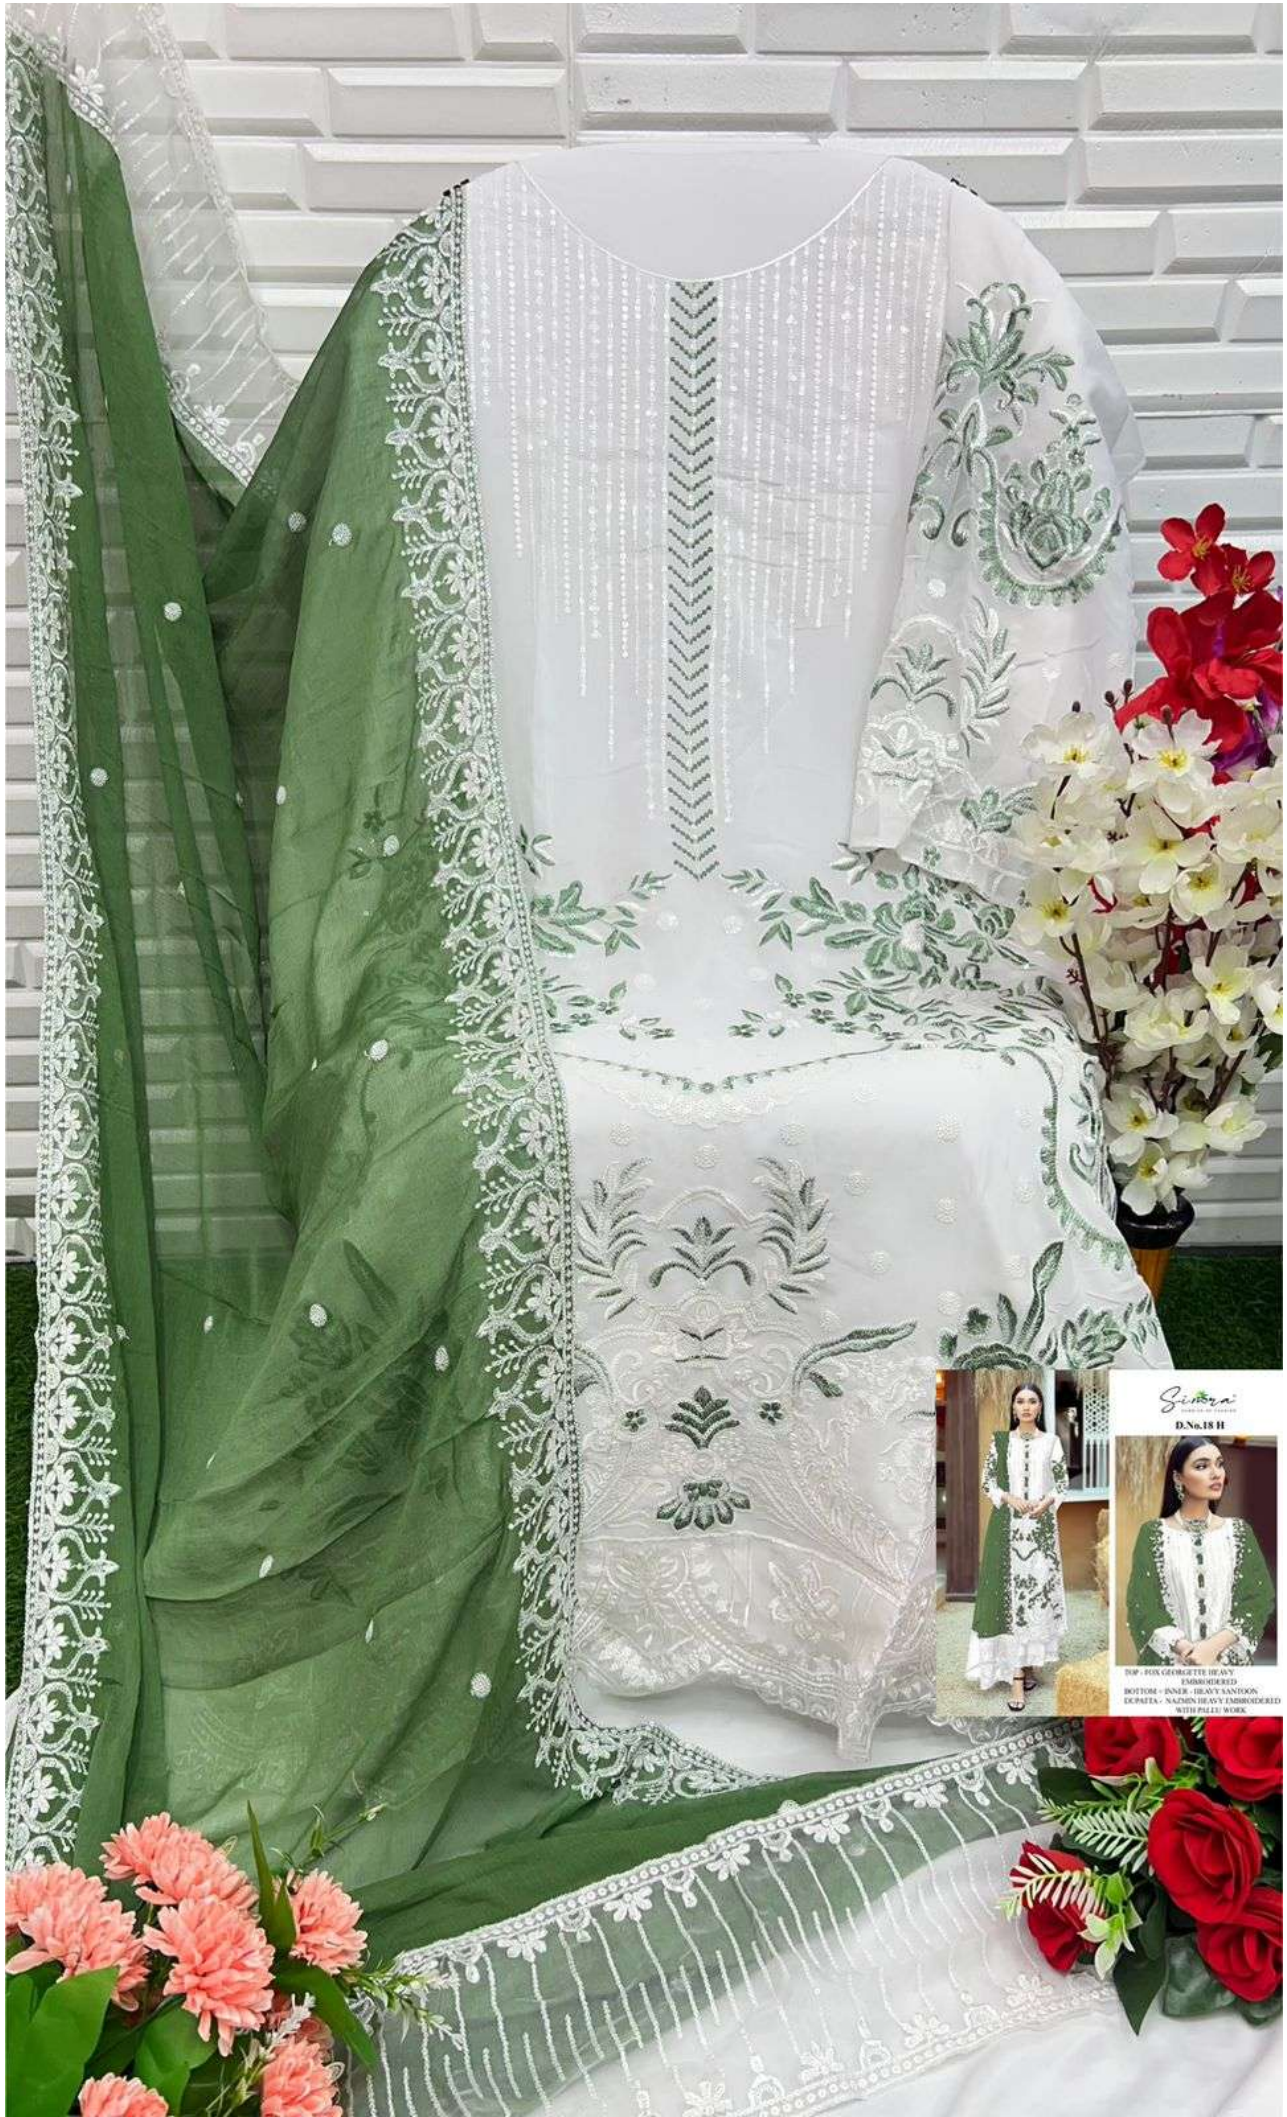

Sisira
D.No.18H