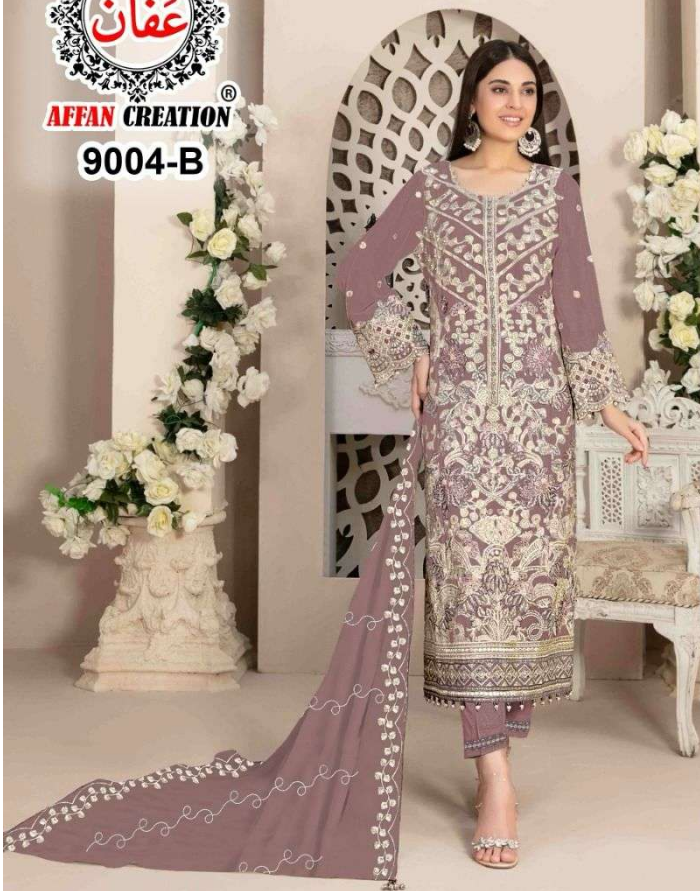

AFFAN CREATION

9004-A

9004-B

9004-C

9004-D

**-:TOP:-
HEAVY FOUX GEORGETTE**

**-:BOTTAM/INNER:-
Dull Santoon**

**-:DUPATTA:-
HEAVY FOUX GEORGETTE**

عنان
ALFAN CREATION
9004-D

AFFAN CREATION®

9004-A

FABRIC DETAILS

TOP: HEAVY FOUX GEORGETTE

BOTTOM / INNER: DULL SANTOON

DUPATTA : HEAVY FOUX GEORGETTE

D. NO.
9004

AFFAN CREATION®

9004-B

FABRIC DETAILS

TOP: HEAVY FOUX GEORGETTE

BOTTOM / INNER: DULL SANTOON

DUPATTA : HEAVY FOUX GEORGETTE

D. NO.
9004

ESPRESSO
Steamed MILK
Flat WATER
ESPRESSO

L'adore

parfait!

FABRIC DETAIL
FOR NEAR PINK COLOR

AFFAN CREATION

9004-C

FABRIC DETAILS

TOP: HEAVY FOUX GEORGETTE

BOTTOM / INNER: DULL SANTOON