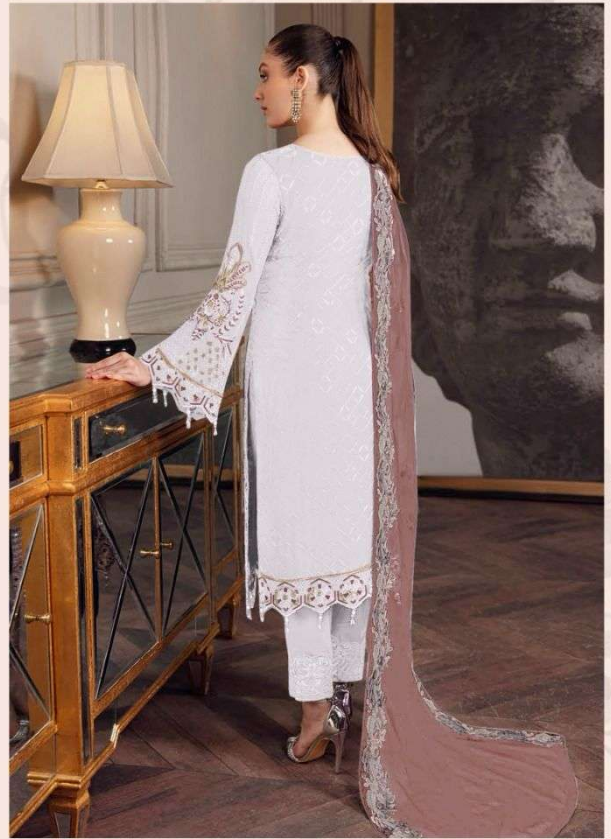

FABRIC DETAILS
TOP: HEAVY FOUX GEORGETTE
BOTTOM / INNER: SANTOON
DUPATTA : HEAVY FOUX GEORGETTE

D.NO.
162