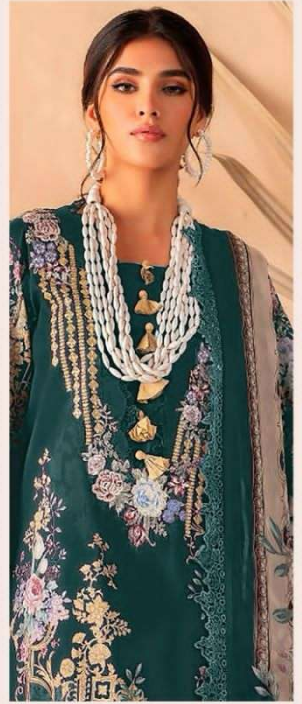

AFFAN CREATION

C-1-A

-:TOP:-
DIGITAL PRINTED LAWN WITH
EMBROIDERY PATCH

C-1-B

C-1-C

-:DUPATTA:-
CHIFFON DIGITAL PRINT

C-1-D

C-1-E

-:TROUSER:-
PLAIN SEMI LAWN

C-1
A

FABRIC DETAILS
TOP: DIGITAL PRINTED LAWN
WITH EMBROIDERY PATCH
DUPATTA : CHIFFON DIGITAL PRINT
TROUSER: PLAIN SEMI LAWN

C-1
B

FABRIC DETAILS
TOP: DIGITAL PRINTED LAWN
WITH EMBROIDERY PATCH
DUPATTA : CHIFFON DIGITAL PRINT
TROUSER: PLAIN SEMI LAWN

C-1
D

FABRIC DETAILS
TOP: DIGITAL PRINTED LAWN
WITH EMBROIDERY PATCH
DUPATTA : CHIFFON DIGITAL PRINT
TROUSER: PLAIN SEMI LAWN

عنان
AFFAN CREATION

C-1
A

FABRIC DETAILS
TOP: COTTON, PINK SILK
DURAKTA: 100% COTTON
TROUSER: PINK SILK LACE

عشاق
AFAN CREATION

C-1
C

FABRIC DETAILS

C-1
C

FABRIC DETAILS
TOP: DIGITAL PRINTED LAWN
WITH EMBROIDERY PATCH
DUPATTA : CHIFFON DIGITAL PRINT
TROUSER: PLAIN SEMI LAWN

عنان
AFFAN CREATION®

C-1
D

FABRIC DETAILS
TOP: JACQUARD, SHIRTED LACE
WITH EMBROIDERY PATCH
CLOUTIER: SHIRTED SHITTA, PANT
TROUSER: PLAIN SHIRT LACE