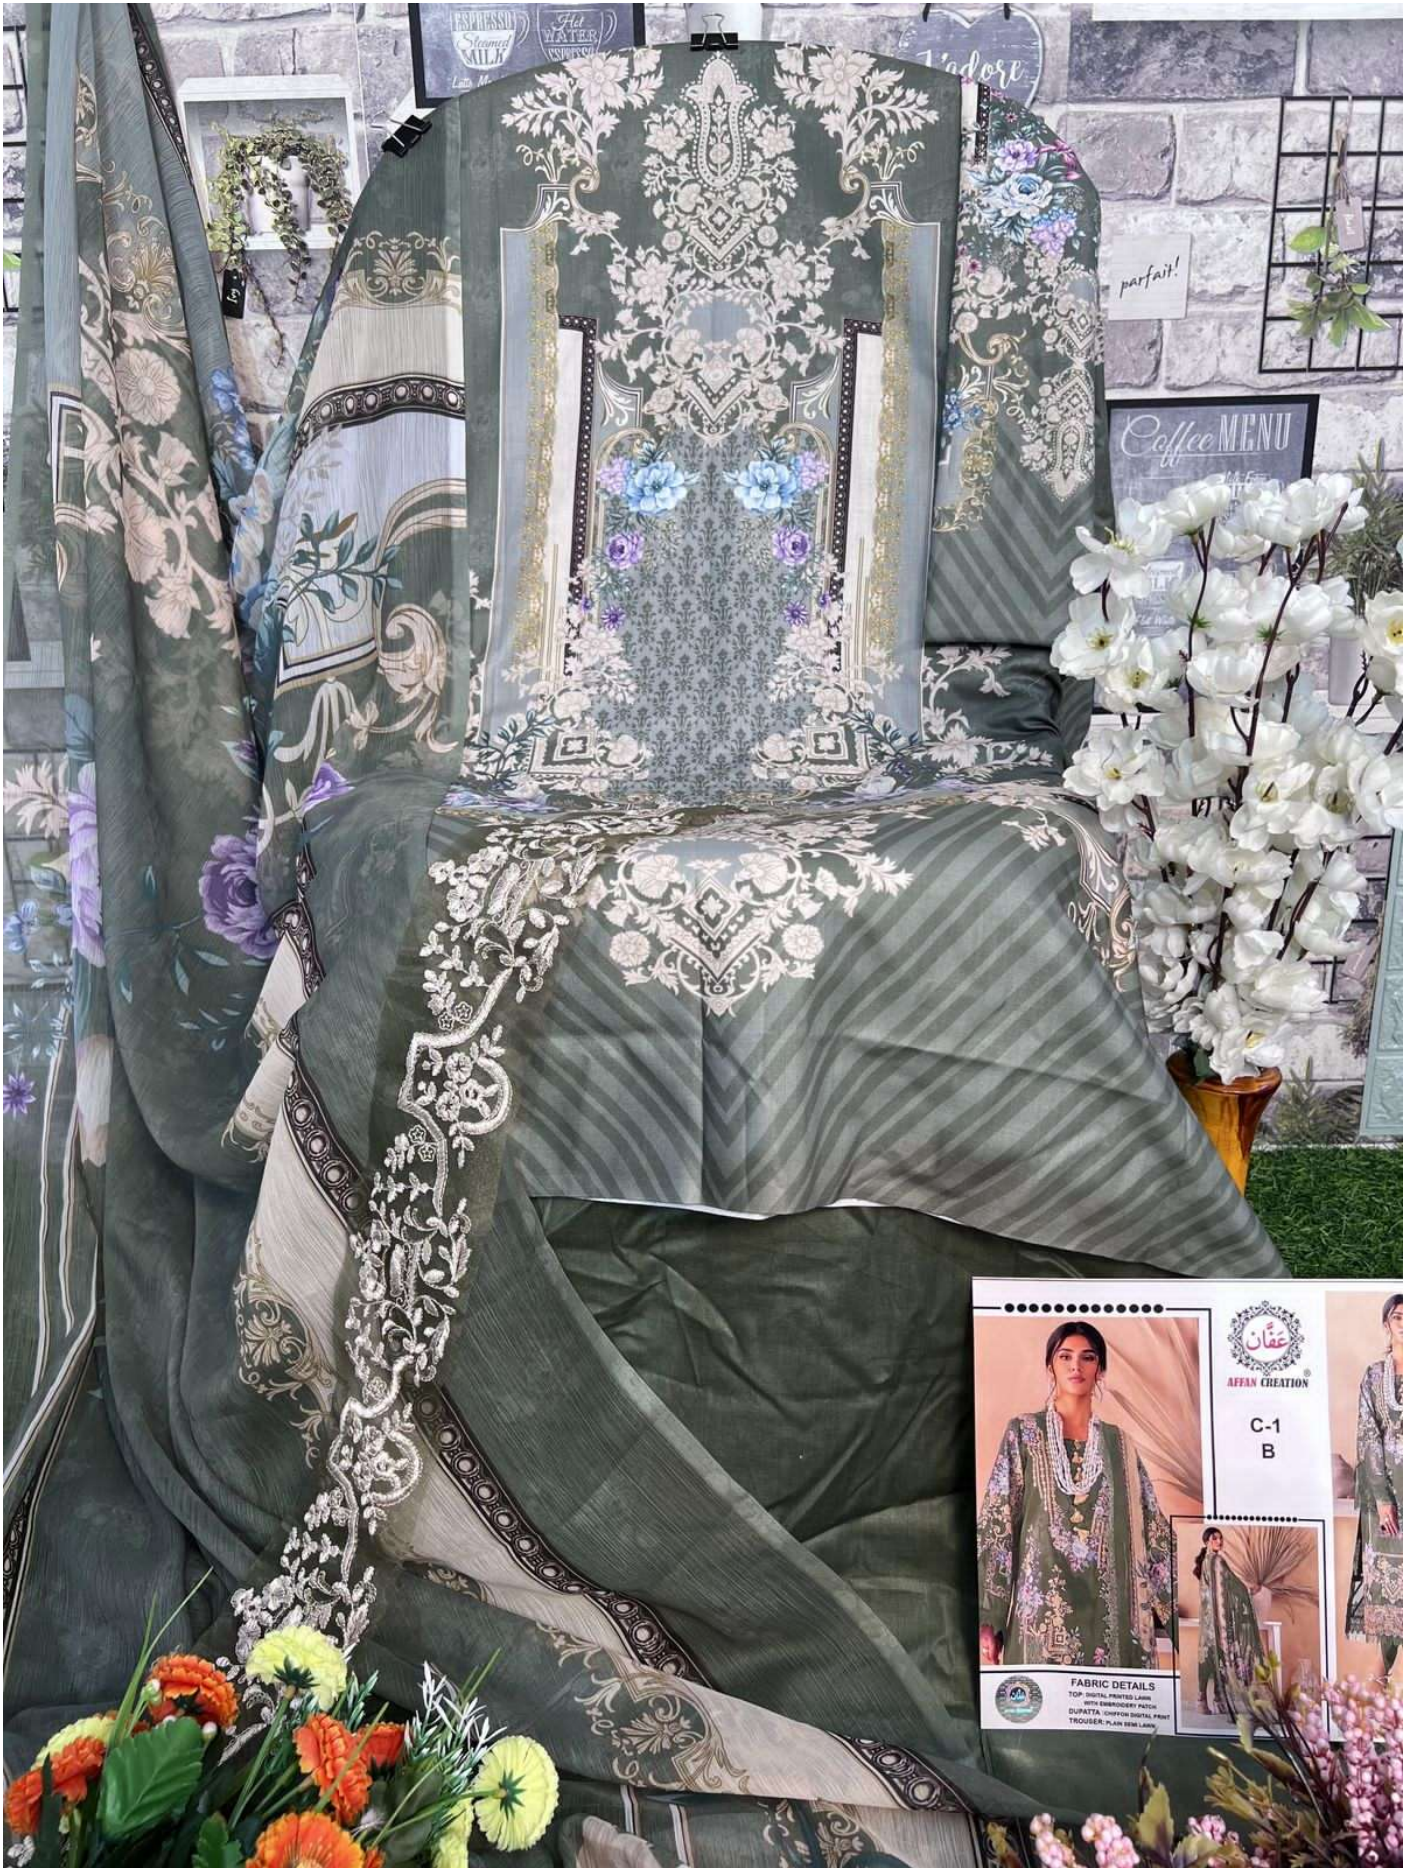

**AFFAN CREATION**®

**C-1**  
**C**

**FABRIC DETAILS**  
TOP: DIGITAL PRINTED LAWN  
WITH EMBROIDERY PATCH  
DUPATTA : CHIFFON DIGITAL PRINT  
TROUSER: PLAIN SEMI LAWN

**عنان**  
AFFAN CREATION®

C-1  
D

**FABRIC DETAILS**  
TOP: JACQUARD, SHIRTED LACE  
WITH EMBROIDERED PATCHES  
CLOUTING: SHIRTED SHITTA, PESH  
TROUSER: PESH SHITTA LACE