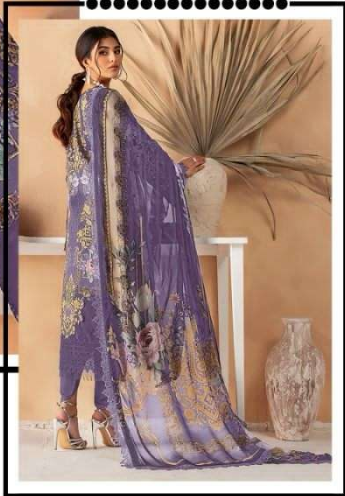

-:TROUSER:-  
PLAIN SEMI LAWN

C-1  
A

**FABRIC DETAILS**  
TOP: DIGITAL PRINTED LAWN  
WITH EMBROIDERY PATCH  
DUPATTA : CHIFFON DIGITAL PRINT  
TROUSER: PLAIN SEMI LAWN

**AFFAN CREATION**®

**C-1  
B**

**FABRIC DETAILS**  
TOP: DIGITAL PRINTED LAWN  
WITH EMBROIDERY PATCH  
DUPATTA : CHIFFON DIGITAL PRINT  
TROUSER: PLAIN SEMI LAWN

AFFAN CREATION®

C-1  
D

**FABRIC DETAILS**  
TOP: DIGITAL PRINTED LAWN  
WITH EMBROIDERY PATCH  
DUPATTA : CHIFFON DIGITAL PRINT  
TROUSER: PLAIN SEMI LAWN

عنان  
AFFAN CREATION

C-1  
A

FABRIC DETAILS  
TOP: COTTON, FRONT PANEL  
WITH SHIMMERING PUFFY  
DURAZZA, INTERIOR LINING: LACE  
TROUSER: PULVER BONE LACE