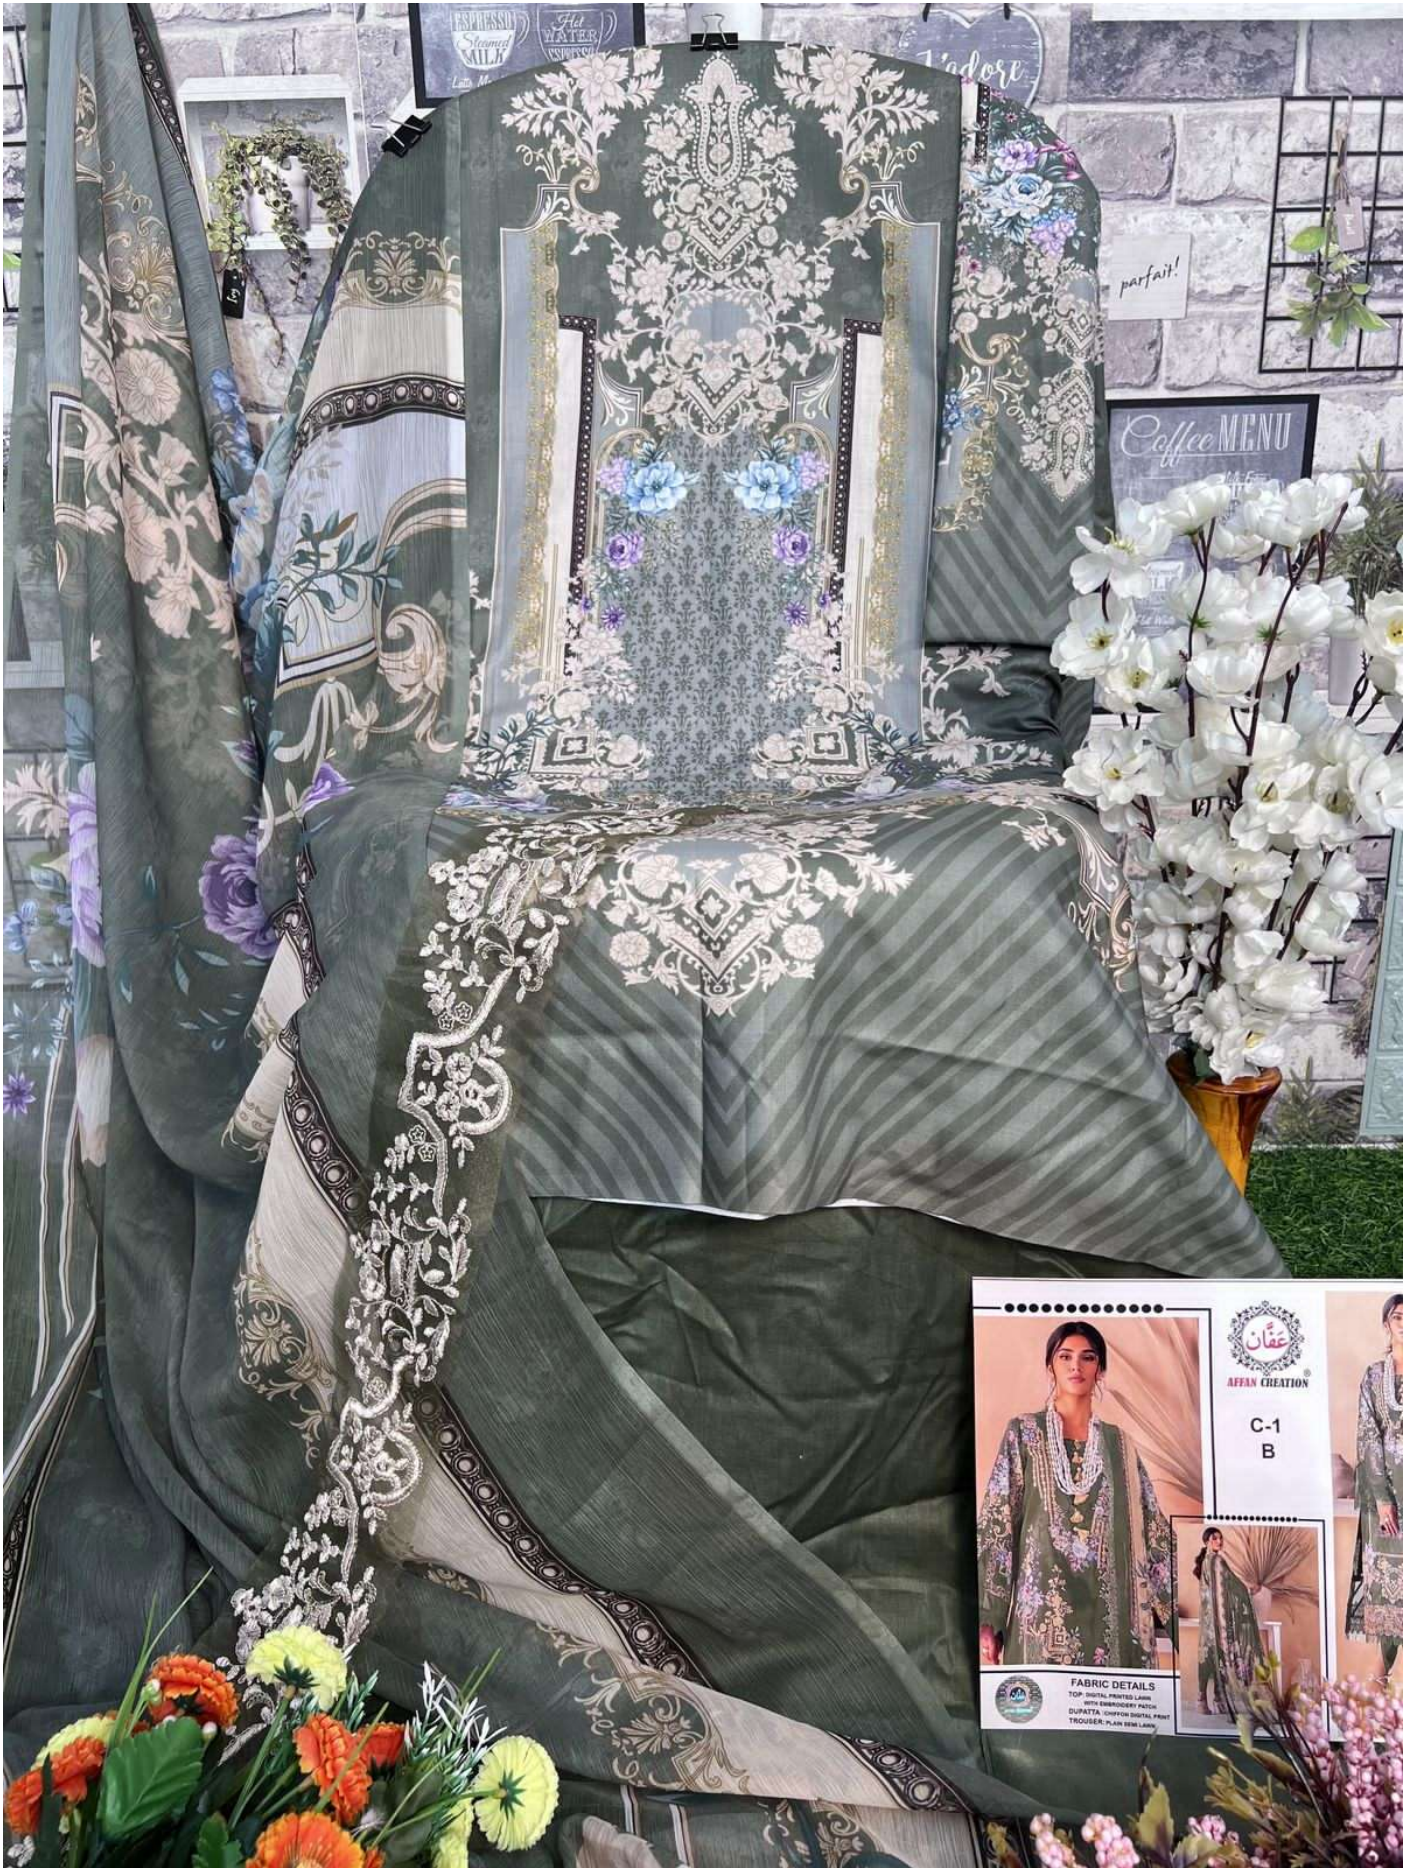

عشاق
AFAN CREATION

C-1
C

FABRIC DETAILS

C-1
C

FABRIC DETAILS
TOP: DIGITAL PRINTED LAWN
WITH EMBROIDERY PATCH
DUPATTA : CHIFFON DIGITAL PRINT
TROUSER: PLAIN SEMI LAWN

عنان
AFFAN CREATION®

C-1
D

FABRIC DETAILS
TOP: JACQUARD, SHIRTED LACE
WITH EMBROIDERY PATCH
CLOUTIER: SHIRTED SHITTA, PANT
TROUSER: PLAIN SHIRT LACE