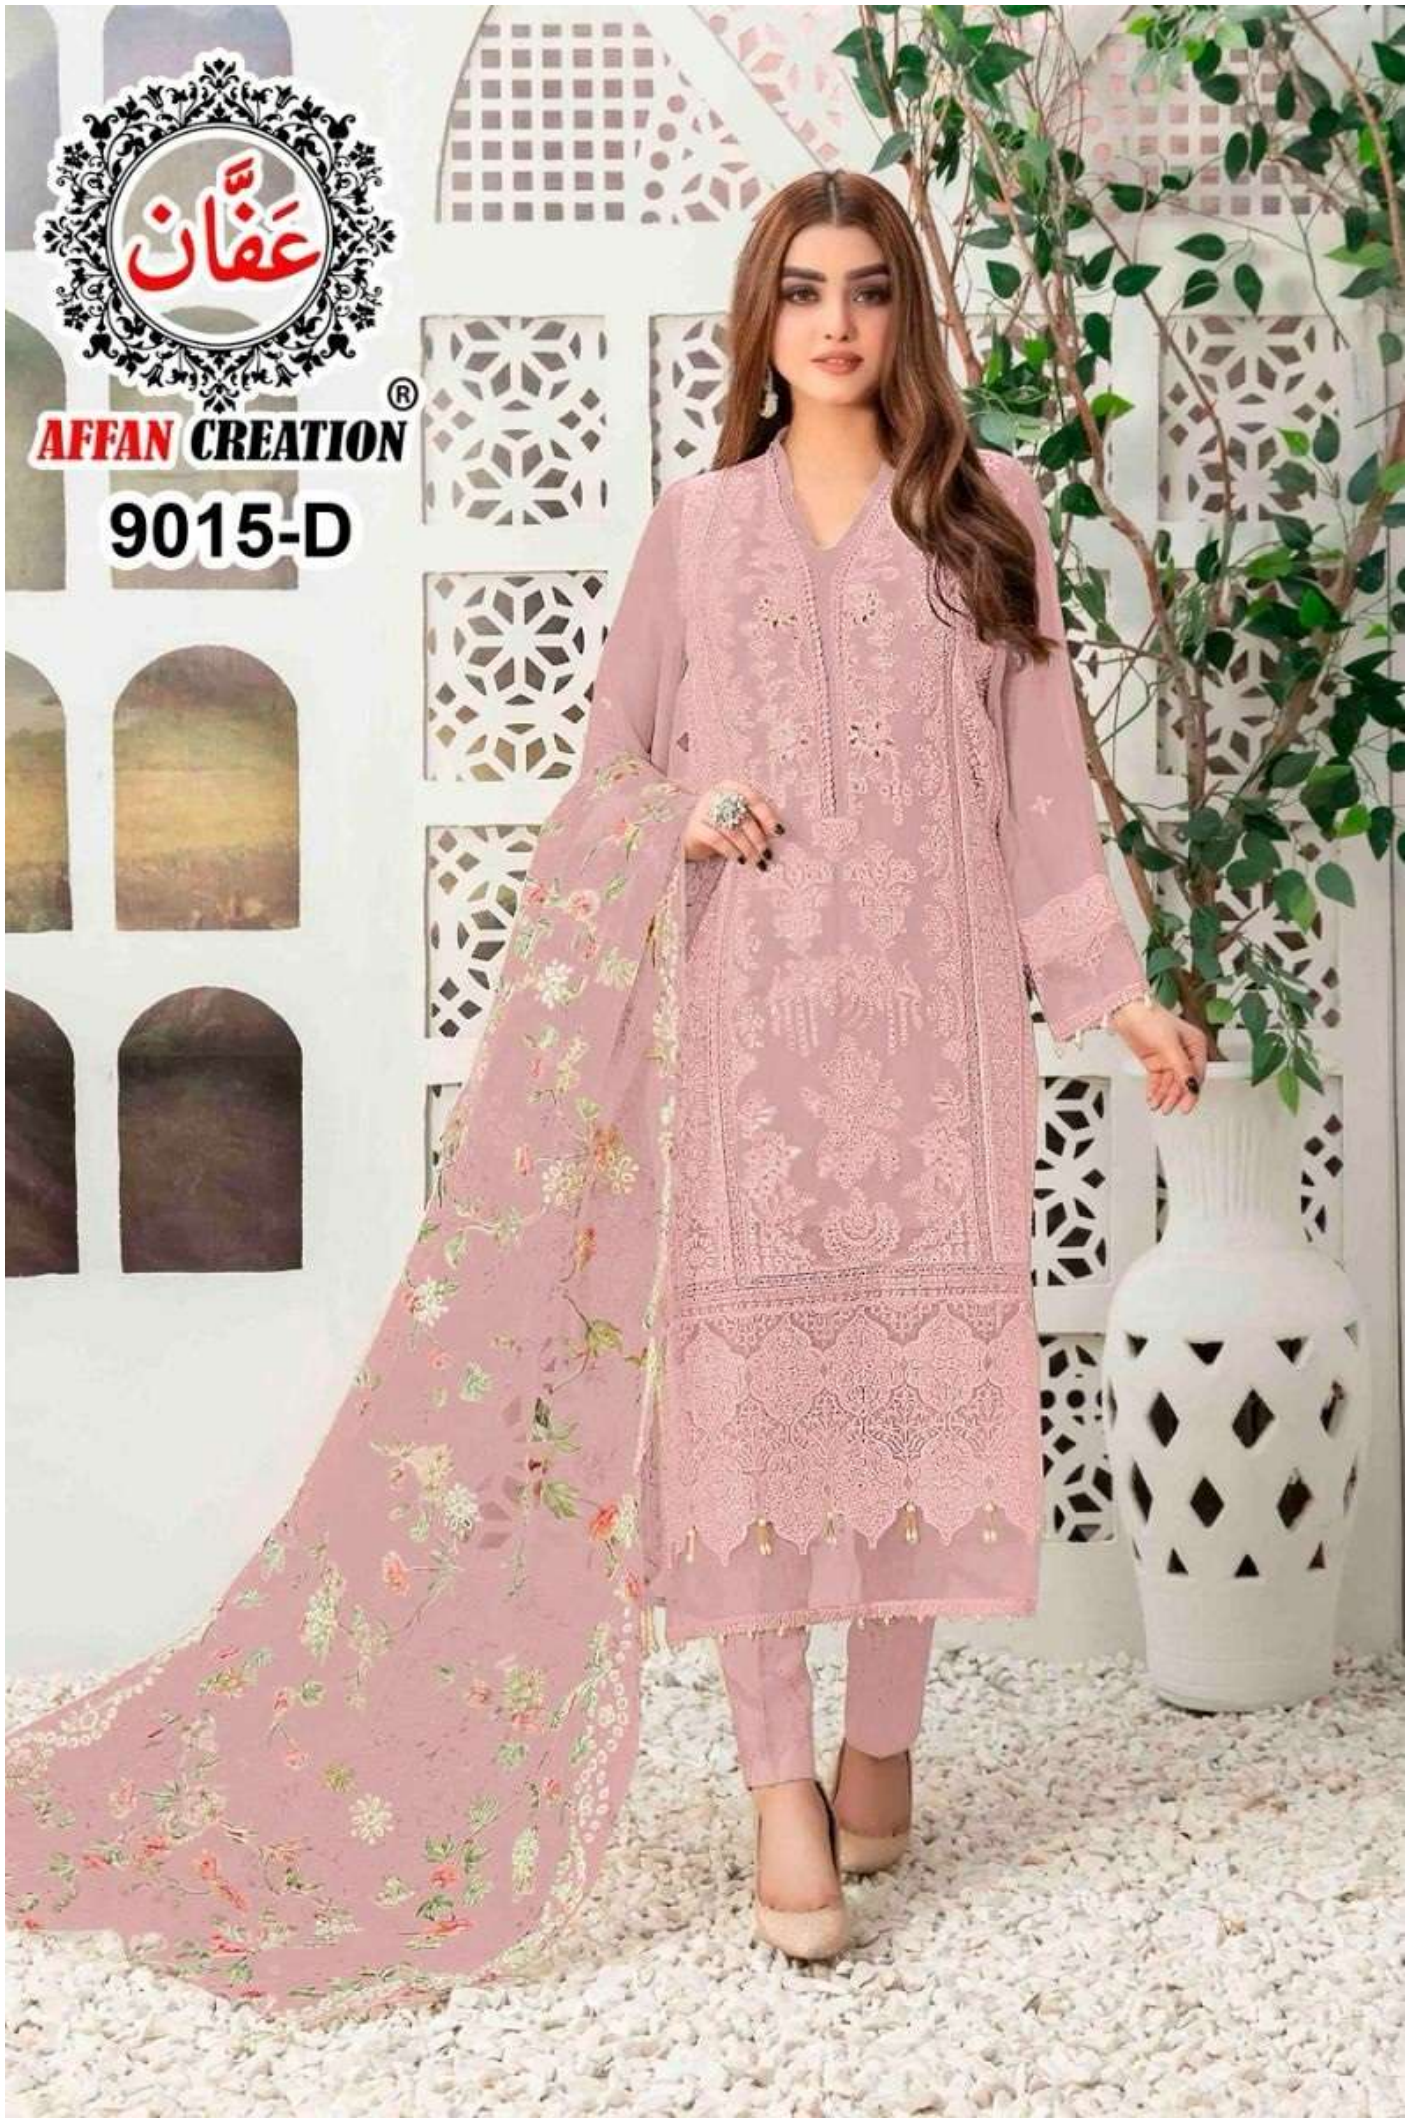

AFFAN CREATION®

9015-D

عَفَّان
AFFAN CREATION
9015-B

FABRIC DETAILS
TOP: HEAVY FOUX GEORGETTE
BOTTOM / INNER: DULL SANTOON
DUPATTA : HEAVY FOUX GEORGETTE

D.NO.
9015

FABRIC DETAILS
TOP: HEAVY FOUX GEORGETTE
BOTTOM / INNER: DULL SANTOON
DUPATTA : HEAVY FOUX GEORGETTE

D.NO.
9015

عَفَان
AFFAN CREATION
9015-D

FABRIC DETAILS
TOP: HEAVY FOUX GEORGETTE
BOTTOM / INNER: DULL SANTOON
DUPATTA : HEAVY FOUX GEORGETTE

D.NO.
9015

AFFAN CREATION

9015-A

9015-B

9015-C

9015-D

**-:TOP:-
HEAVY FOUX GEORGETTE**

**-:BOTTAM/INNER:-
Dull Santoon**

**-:DUPATTA:-
HEAVY FOUX GEORGETTE**

ESPRESSO
Steamed
MILK

Hot
WATER
ESPRESSO

L'adore

parfait!

عفان
AFAN CREATION
9015-B

FABRIC DETAILS
TOP: HEAVY FOUX GEORGETTE
BOTTOM / INNER: DULL SANTOON
DUPATTA : HEAVY FOUX GEORGETTE

D.NO.
9015

ESPRESSO
Steamed MILK

Hot WATER
ESPRESSO

I adore

parfait!

AFRAN CREATION
9015-C