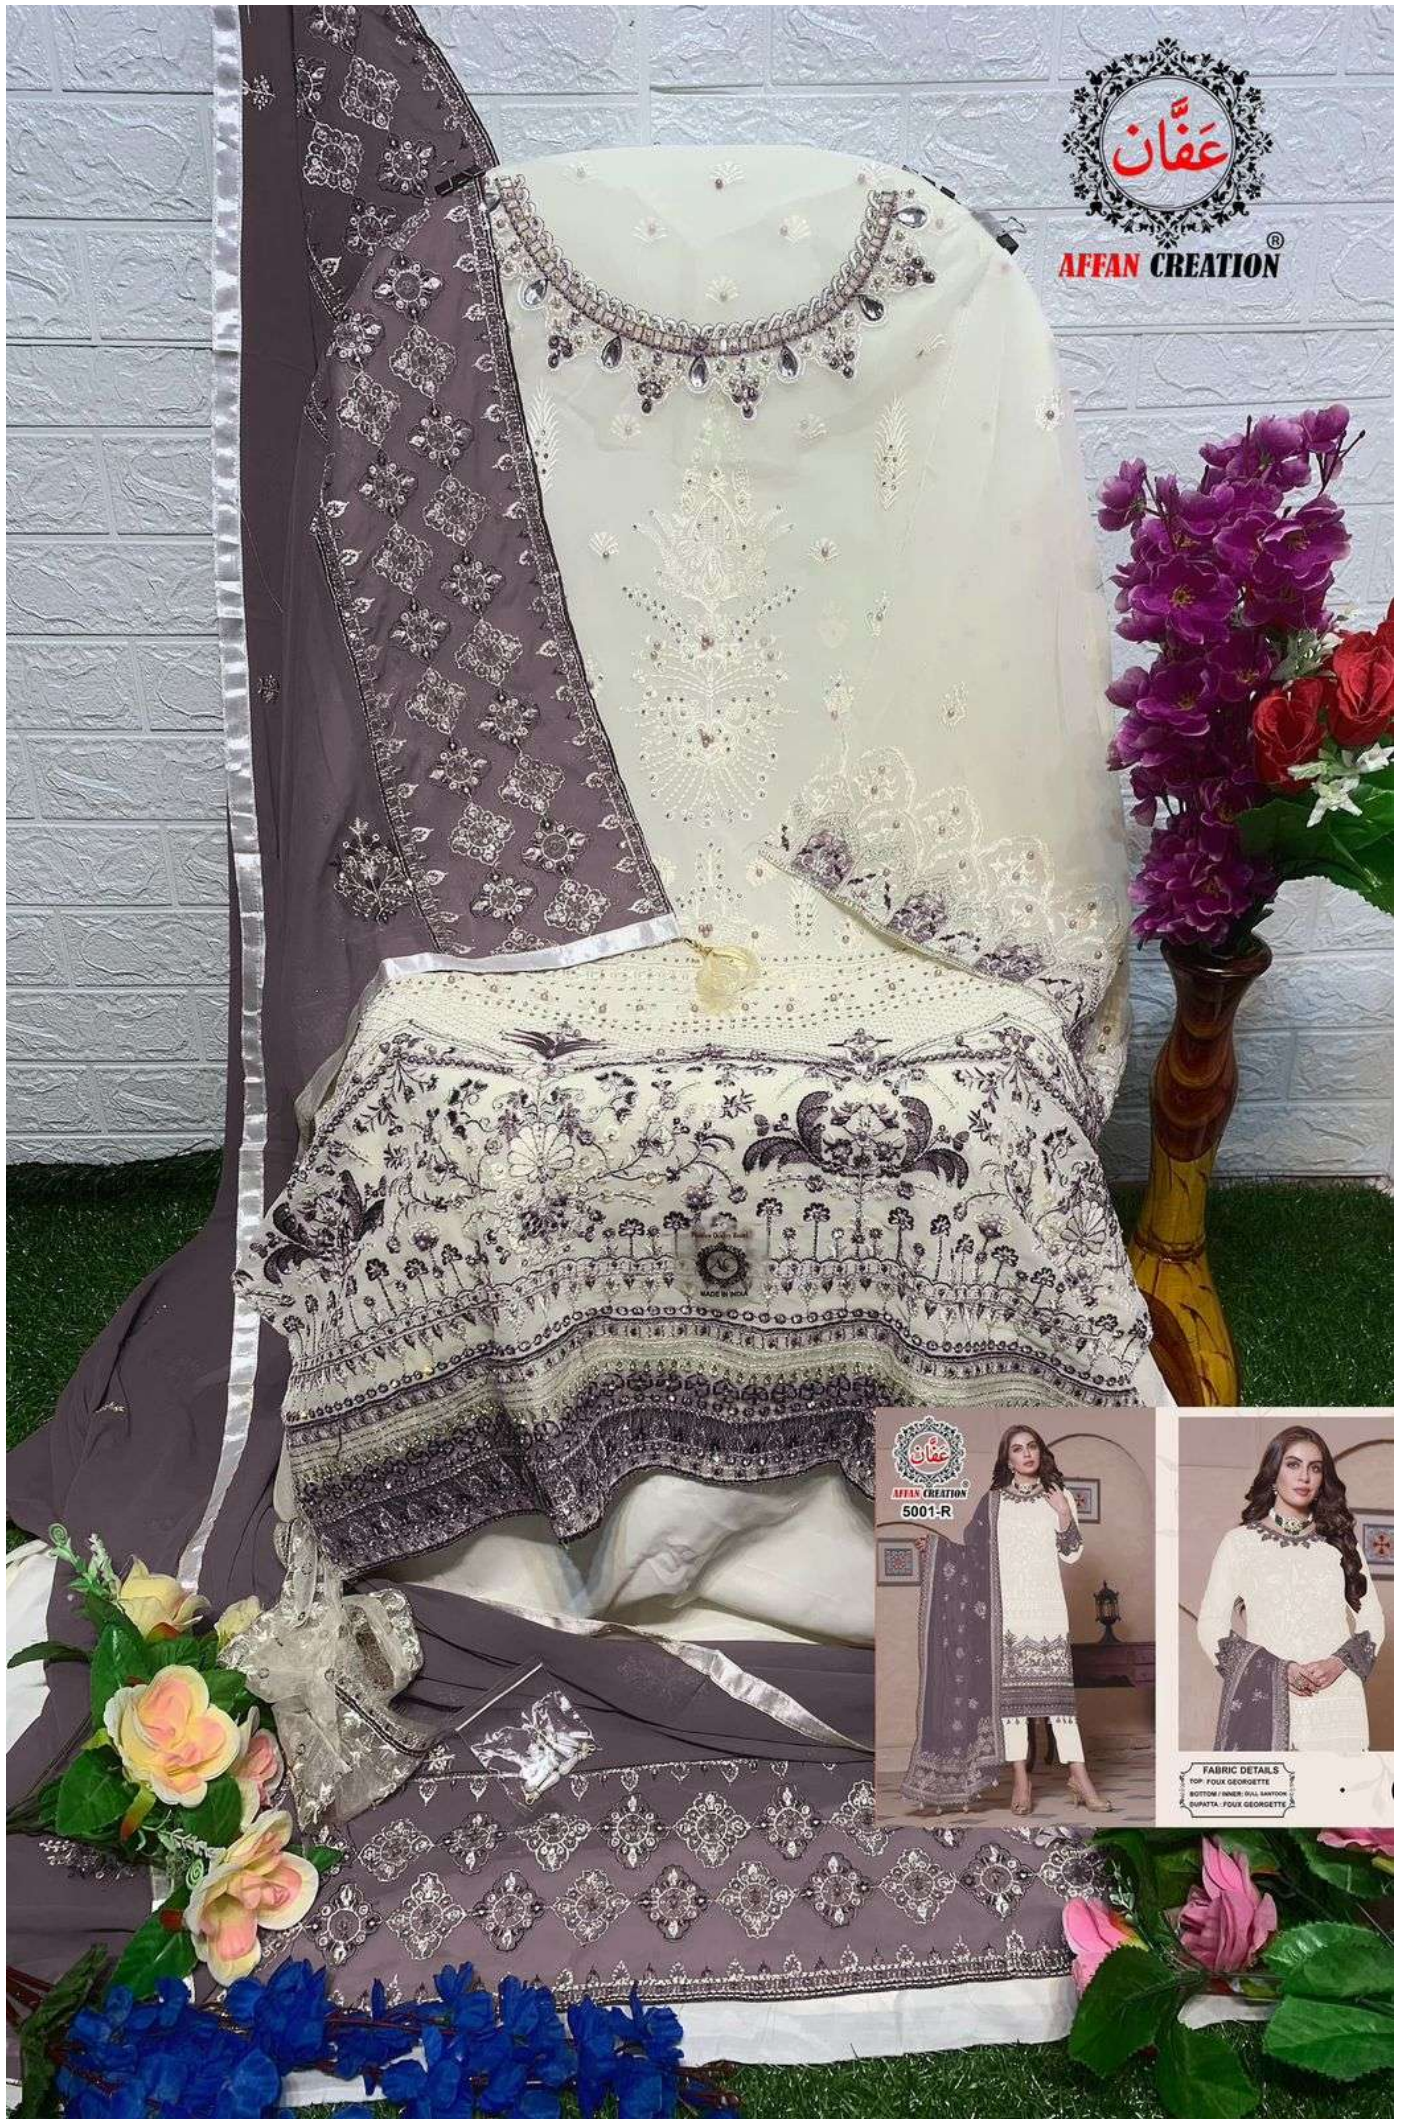

AFFAN CREATION®

عَفَان
AFFAN CREATION
5001-R