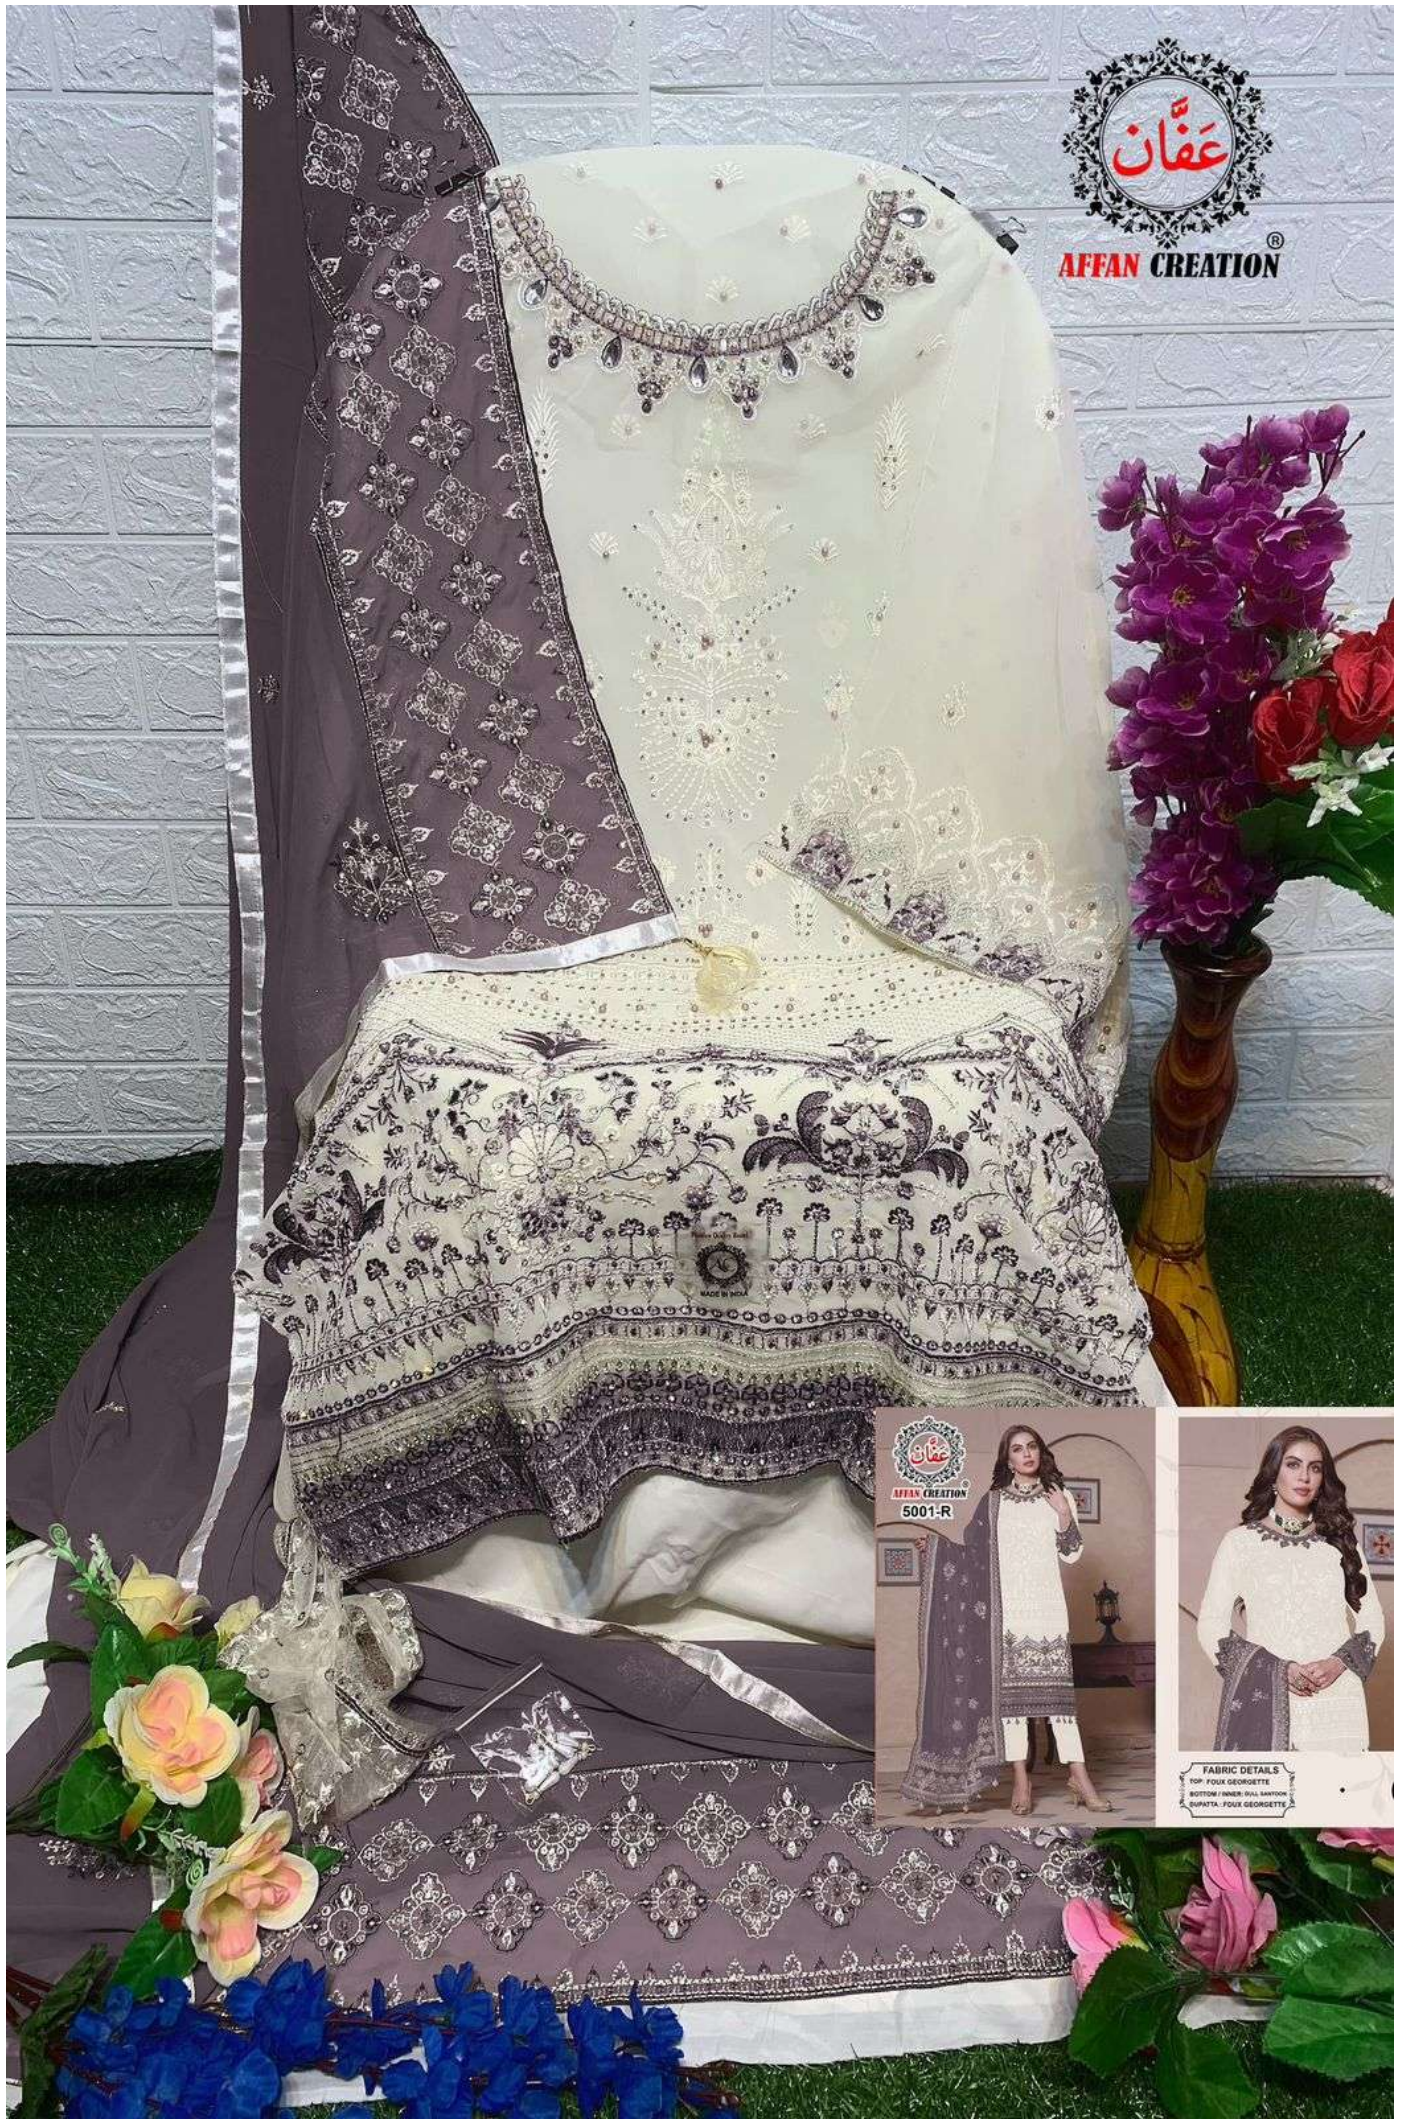

AFFAN CREATION®