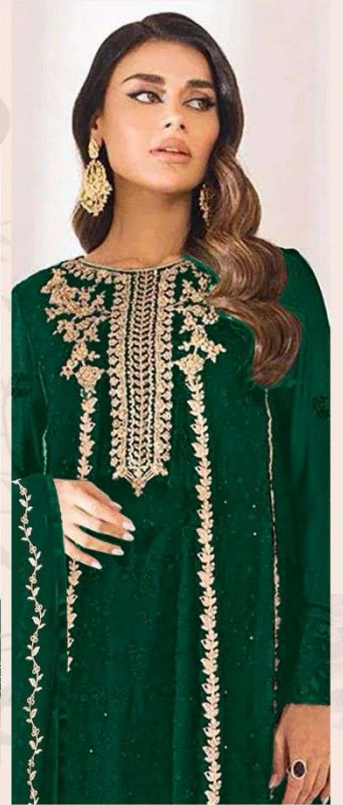

-:TOP:-
HEAVY FOUX GEORGETTE

-:BOTTAM/INNER:-
Dull Santoon

-:DUPATTA:-
HEAVY FOUX GEORGETTE