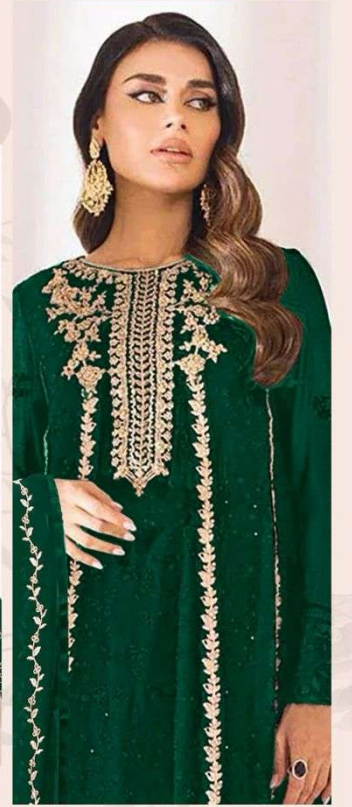

FABRI

AFFAN CREATION®

189-A

189-B

189-C

189-D

-:TOP:-
HEAVY FOUX GEORGETTE

-:BOTTAM/INNER:-
Dull Santoon