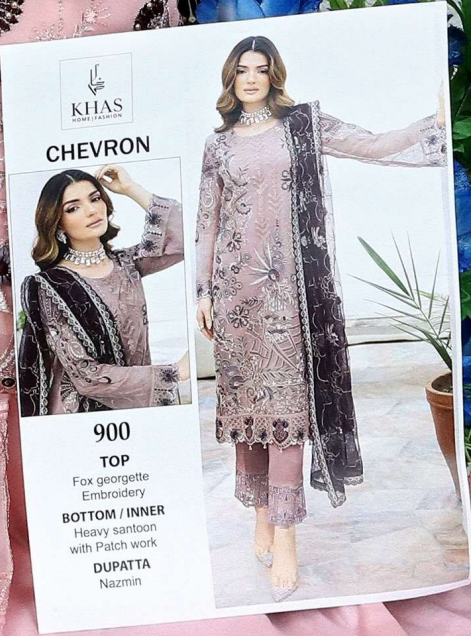

CHEVRON
D.NO. 900

CHEVRON

900

TOP

Fox georgette
Embroidery

BOTTOM / INNER

Heavy santoon
with Patch work

DUPATTA

Nazmin