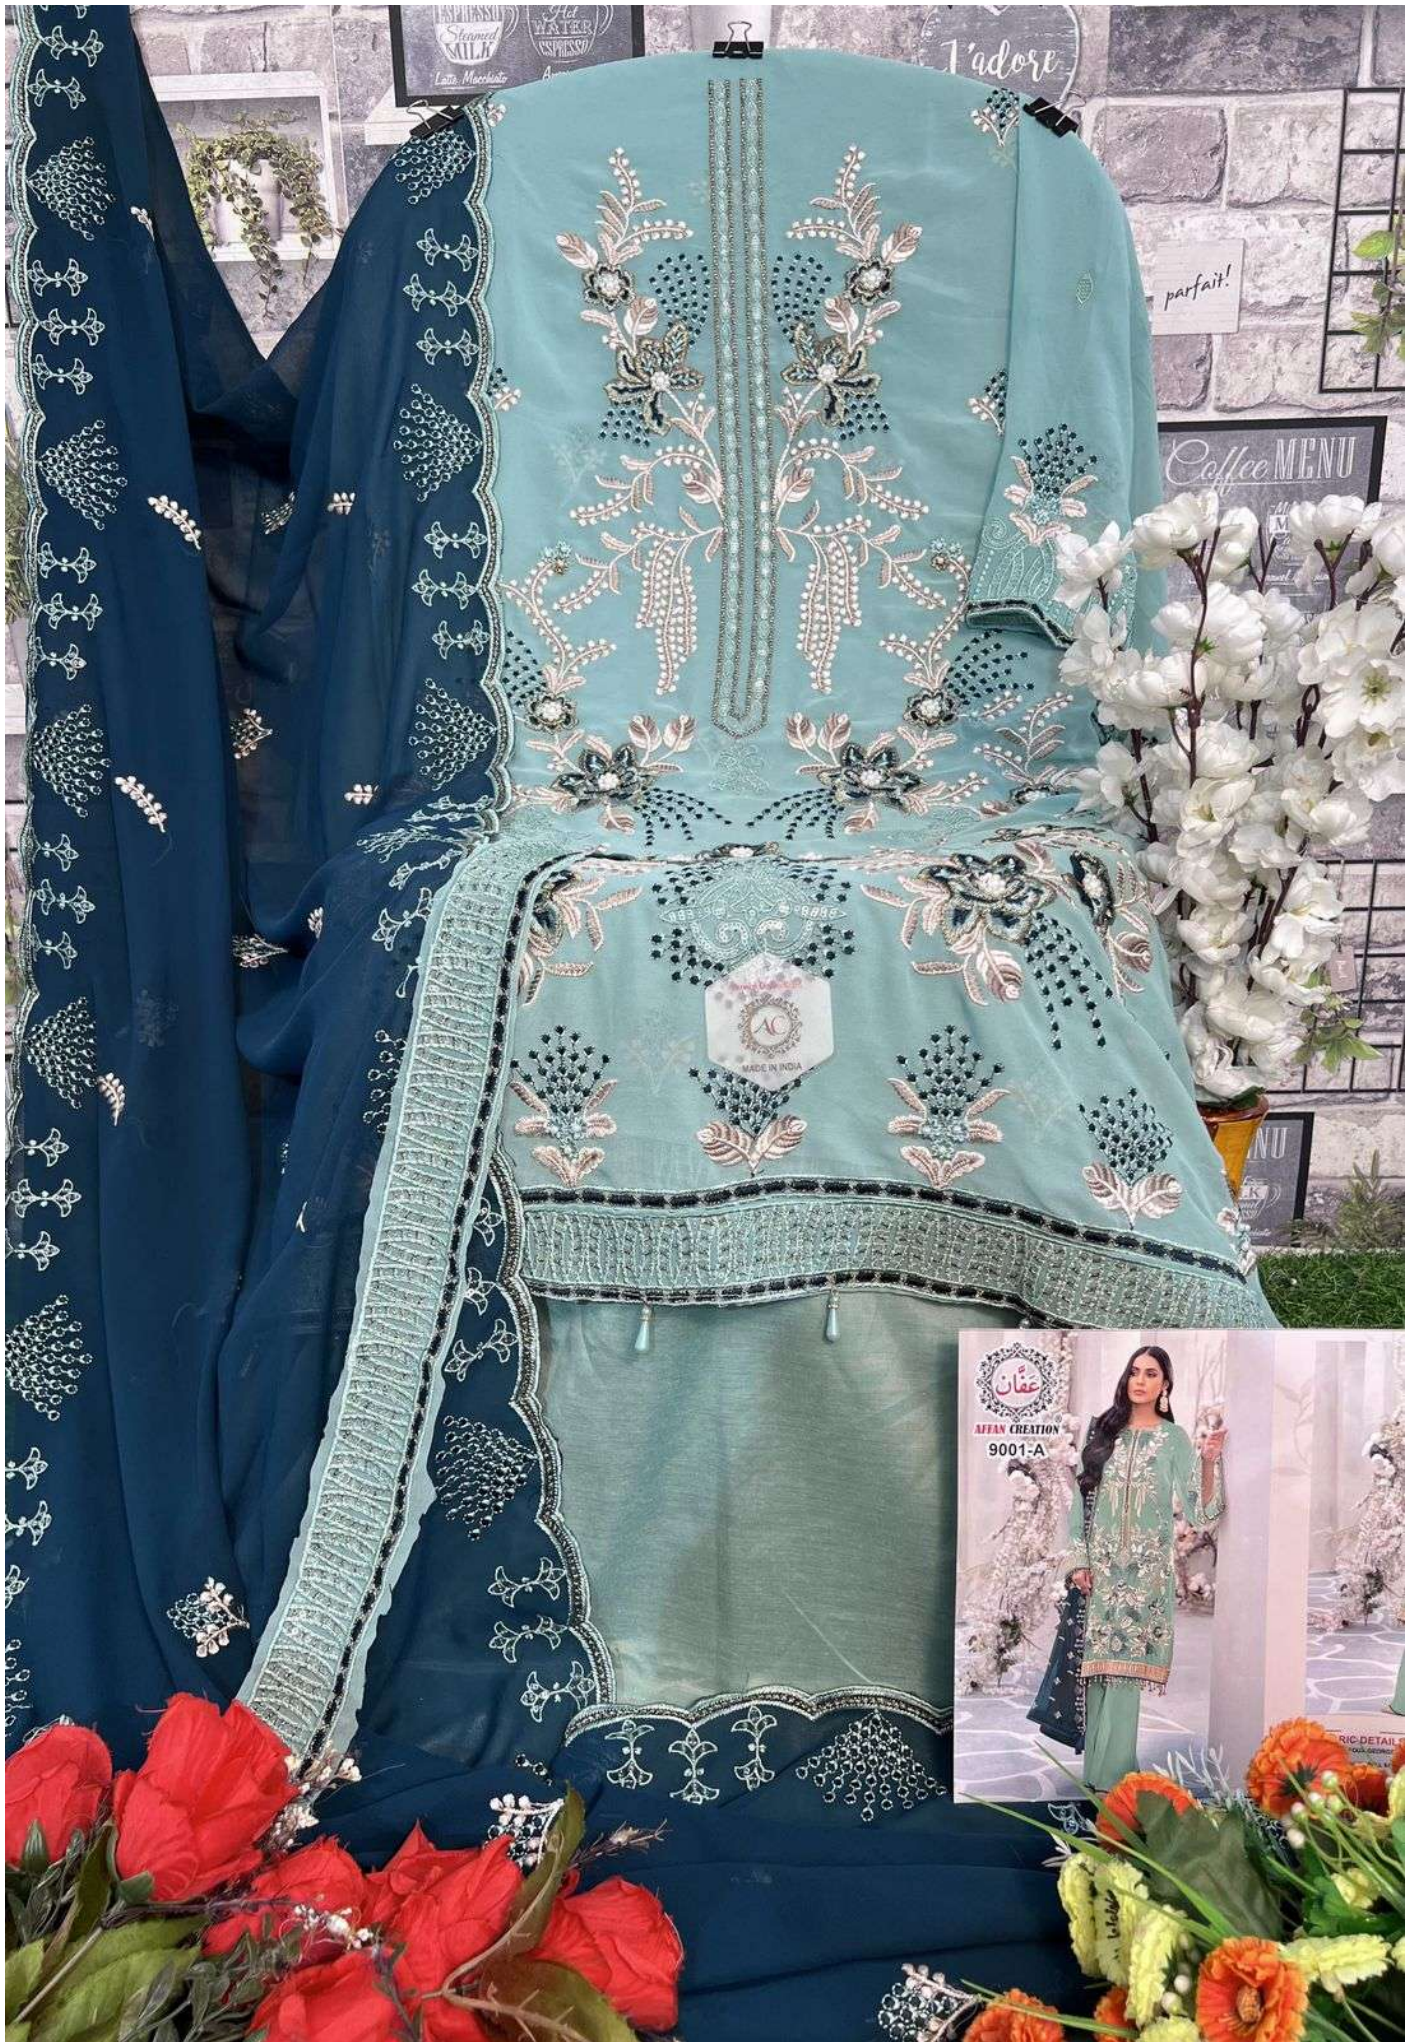

ESPRESSO
Steamed MILK
Latte Macchiato

Hot WATER
ESPRESSO

I'adore

parfait!

Coffee MENU