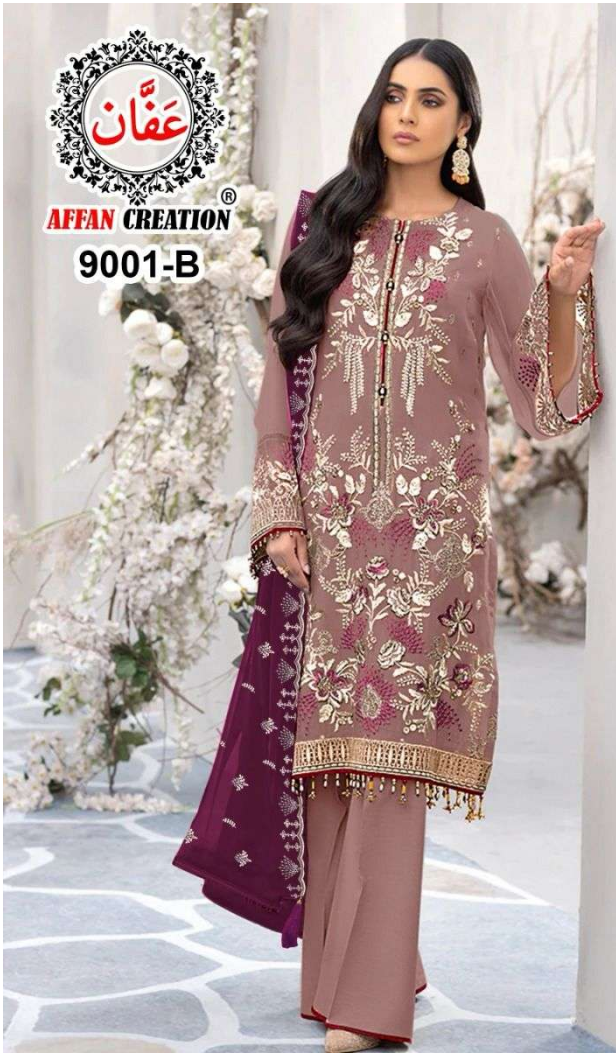

AFFAN CREATION®

9001-D

AFFAN CREATION®

9001-C

FABRIC DETAILS

TOP: HEAVY FOUX GEORGETTE

BOTTOM / INNER: DULL SANTOON

DUPATTA : HEAVY FOUX GEORGETTE

D.NO.
9001

I'adore

parfait!

Coffee MENU

FABRIC TOP: HEAVY FLO BOTTOM: PO...

AFFAN CREATION®

9001-D

FABRIC DETAILS

TOP: HEAVY FOUX GEORGETTE

BOTTOM / INNER: DULL SANTOON

DUPATTA : HEAVY FOUX GEORGETTE

D.NO.
9001

AFFAN CREATION®

9001-B

FABRIC DETAILS

TOP: HEAVY FOUX GEORGETTE