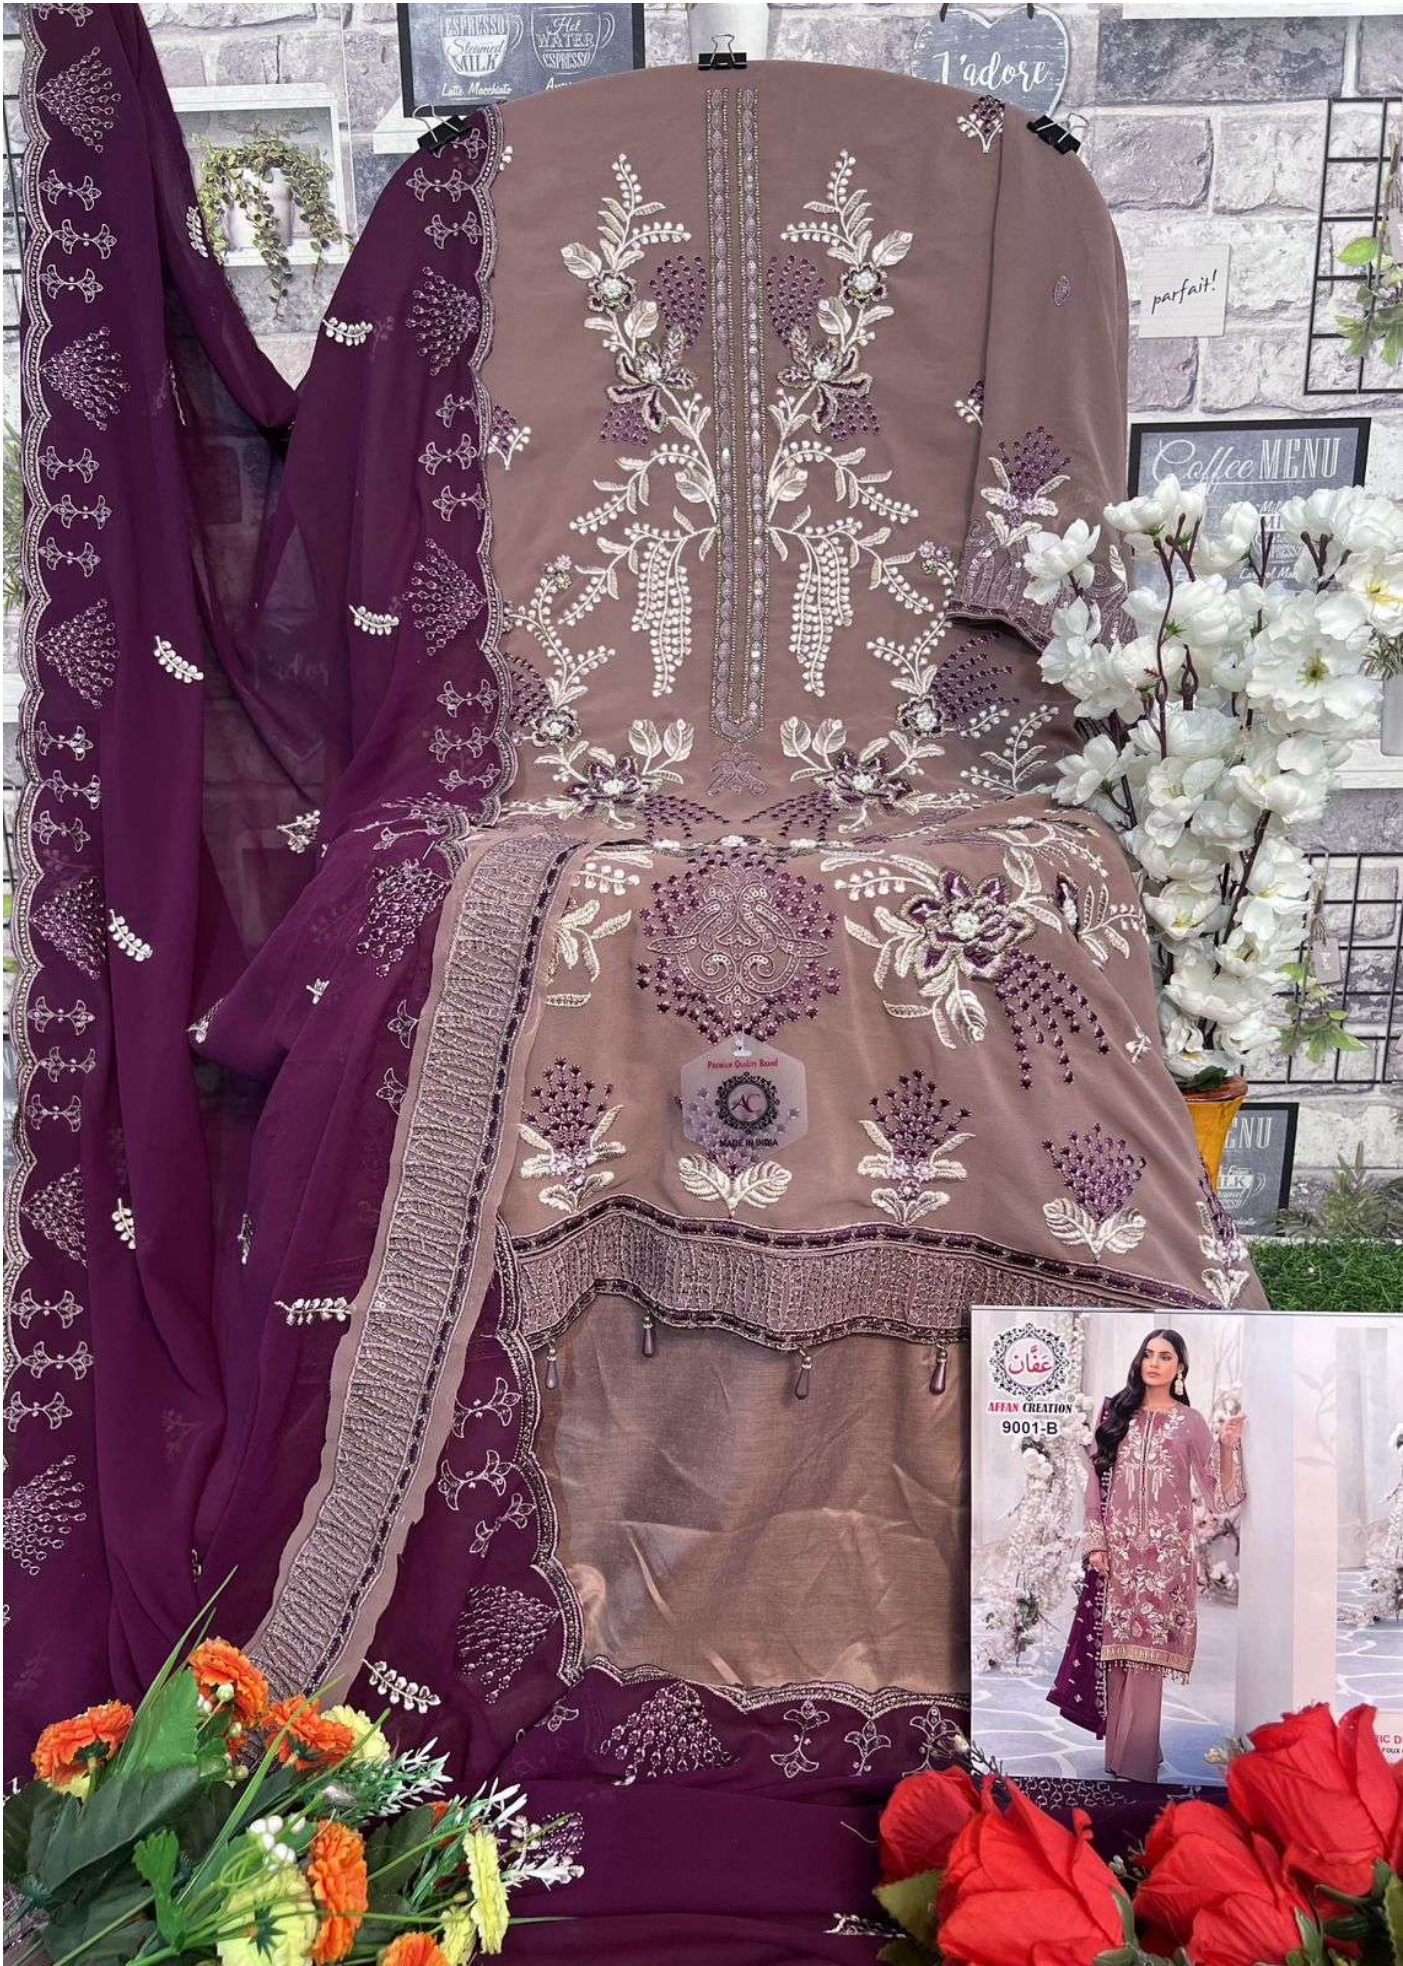

AFFAN CREATION®

9001-D

AFFAN CREATION®

9001-C

FABRIC DETAILS

TOP: HEAVY FOUX GEORGETTE

BOTTOM / INNER: DULL SANTOON

DUPATTA : HEAVY FOUX GEORGETTE

D.NO.
9001

I'adore

parfait!

Coffee MENU

FABRIC TOP: HEAVY FLO BOTTOM: PO...

AFFAN CREATION®

9001-D

FABRIC DETAILS

TOP: HEAVY FOUX GEORGETTE

BOTTOM / INNER: DULL SANTOON

DUPATTA : HEAVY FOUX GEORGETTE

D.NO.
9001

AFFAN CREATION®

9001-B

FABRIC DETAILS

TOP: HEAVY FOUX GEORGETTE

BOTTOM / INNER: DULL SANTOON

DUPATTA : HEAVY FOUX GEORGETTE

D.NO.
9001

AFFAN CREATION®

9001-A

FABRIC DETAILS

TOP: HEAVY FOUX GEORGETTE

BOTTOM / INNER: DULL SANTOON