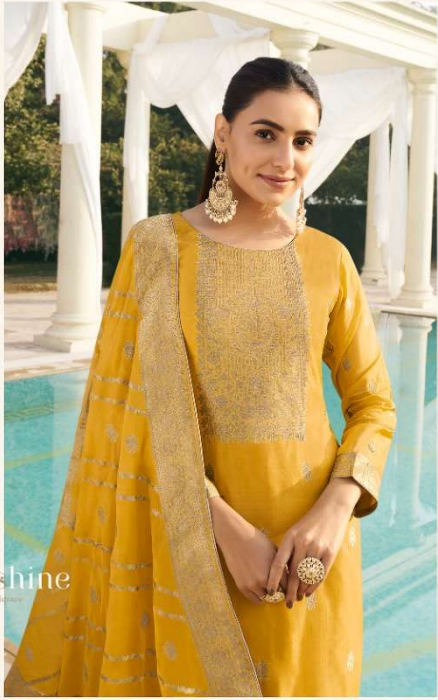

Fashion sunshine

15052