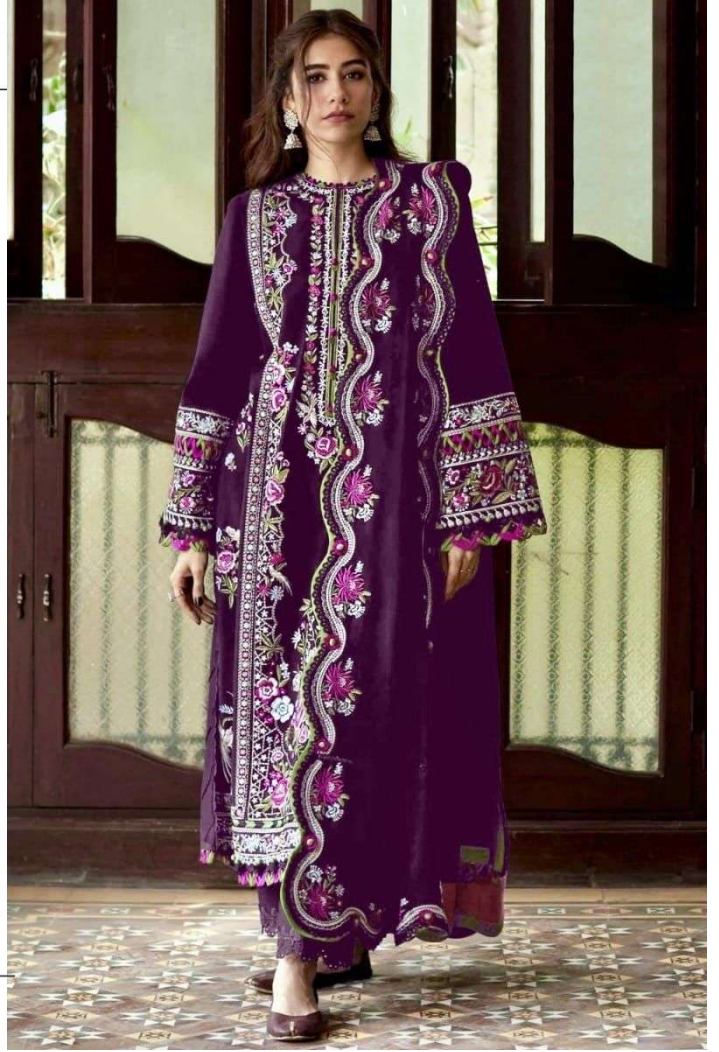

TOP- PURE FOX GEORGETTE WITH HEAVY EMBROIDERY AND SEQUENCE WORK
BOTTOM/INNER- DULL SHANTOON
DUPATTA- PURE GEORGETTE FANCY DUPATTA AND HEAVY EMBROIDERY

7773
D.No:-277 A

ANAMSA
AA REAL FASHION BRAND

TOP- PURE FOX GEORGETTE WITH HEAVY EMBROIDERY AND SEQUENCE WORK
BOTTOM/INNER- DULL SHANTOON
DUPATTA- PURE GEORGETTE FANCY DUPATTA AND HEAVY EMBROIDERY

7773
D.No:-277 D

TOP- PURE FOX GEORGETTE WITH HEAVY EMBROIDERY AND SEQUENCE WORK
BOTTOM/INNER- DULL SHANTOON
DUPATTA- PURE GEORGETTE FANCY DUPATTA AND HEAVY EMBROIDERY

7773
D.No:-277 B

TOP- PURE FOX GEORGETTE WITH HEAVY EMBROIDERY AND SEQUENCE WORK
BOTTOM/INNER- DULL SHANTOON
DUPATTA- PURE GEORGETTE FANCY DUPATTA AND HEAVY EMBROIDERY