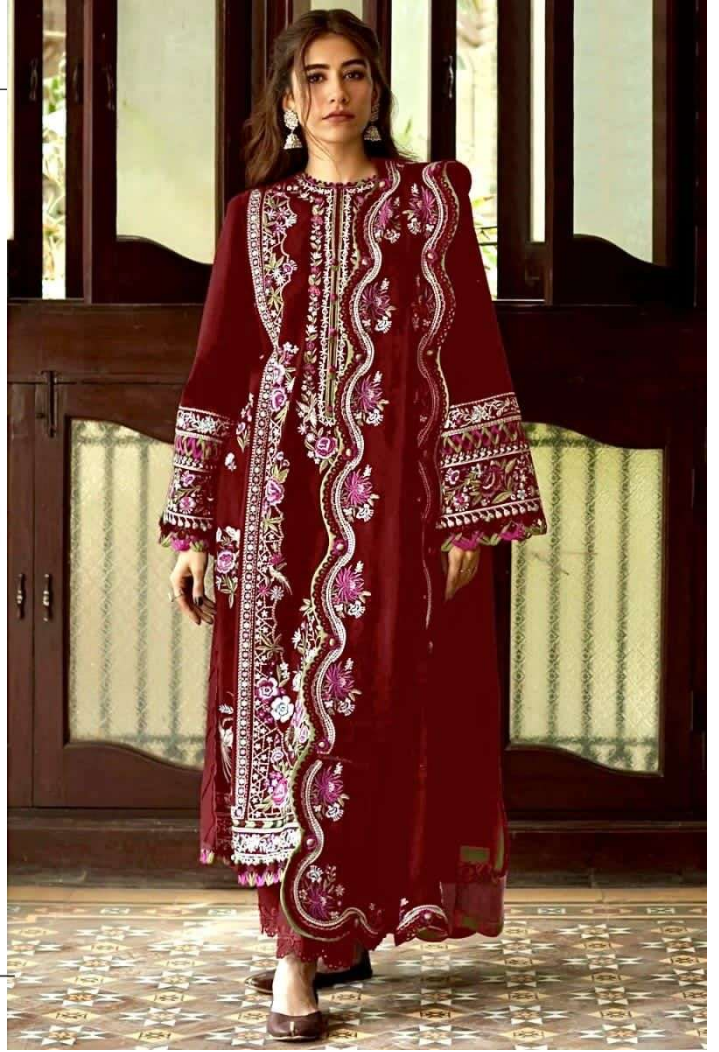

TOP- PURE FOX GEORGETTE WITH HEAVY EMBROIDERY AND SEQUENCE WORK  
BOTTOM/INNER- DULL SHANTOON  
DUPATTA- PURE GEORGETTE FANCY DUPATTA AND HEAVY EMBROIDERY

7773  
D.No:-277 A

**ANAMSA**  
AA REAL FASHION BRAND

TOP- PURE FOX GEORGETTE WITH HEAVY EMBROIDERY AND SEQUENCE WORK  
BOTTOM/INNER- DULL SHANTOON  
DUPATTA- PURE GEORGETTE FANCY DUPATTA AND HEAVY EMBROIDERY

7773  
D.No:-277 D

TOP- PURE FOX GEORGETTE WITH HEAVY EMBROIDERY AND SEQUENCE WORK  
BOTTOM/INNER- DULL SHANTOON  
DUPATTA- PURE GEORGETTE FANCY DUPATTA AND HEAVY EMBROIDERY

7773  
D.No:-277 B

TOP- PURE FOX GEORGETTE WITH HEAVY EMBROIDERY AND SEQUENCE WORK  
BOTTOM/INNER- DULL SHANTOON  
DUPATTA- PURE GEORGETTE FANCY DUPATTA AND HEAVY EMBROIDERY

7773  
D.No:-277 C

**ANAMSA**