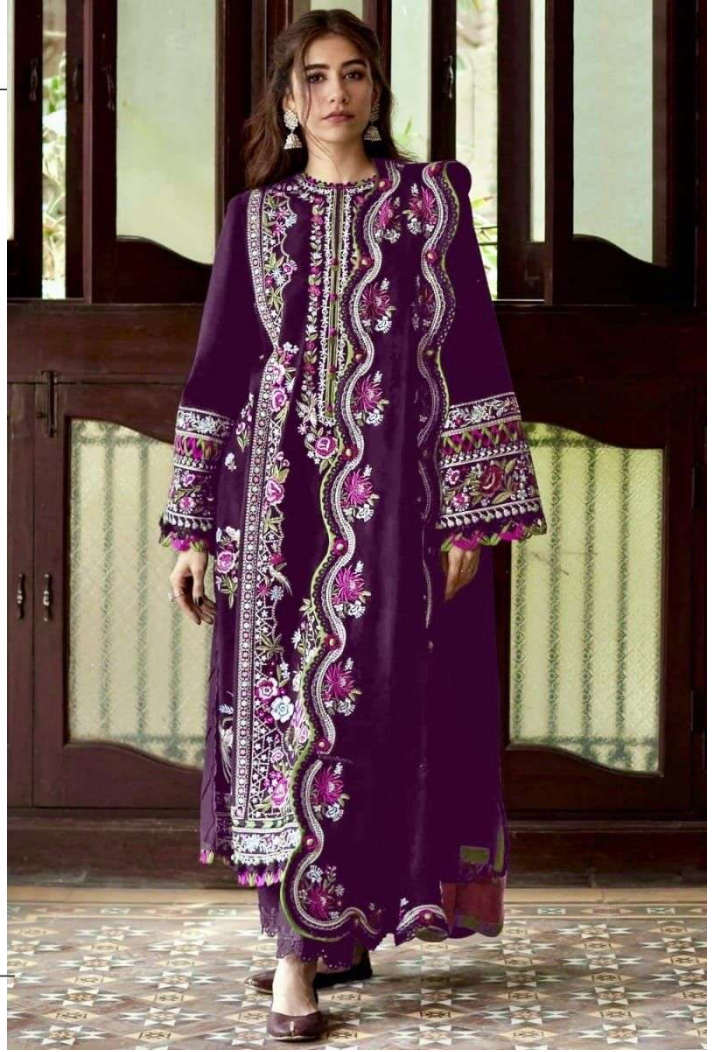

TOP- PURE FOX GEORGETTE WITH HEAVY EMBROIDERY AND SEQUENCE WORK  
BOTTOM/INNER- DULL SHANTOON  
DUPATTA- PURE GEORGETTE FANCY DUPATTA AND HEAVY EMBROIDERY

7773  
D.No:-277 A

**ANAMSA**  
AA REAL FASHION BRAND

TOP- PURE FOX GEORGETTE WITH HEAVY EMBROIDERY AND SEQUENCE WORK  
BOTTOM/INNER- DULL SHANTOON  
DUPATTA- PURE GEORGETTE FANCY DUPATTA AND HEAVY EMBROIDERY

7773  
D.No:-277 D

TOP- PURE FOX GEORGETTE WITH HEAVY EMBROIDERY AND SEQUENCE WORK  
BOTTOM/INNER- DULL SHANTOON  
DUPATTA- PURE GEORGETTE FANCY DUPATTA AND HEAVY EMBROIDERY

7773  
D.No:-277 B

TOP- PURE FOX GEORGETTE WITH HEAVY EMBROIDERY AND SEQUENCE WORK  
BOTTOM/INNER- DULL SHANTOON  
DUPATTA- PURE GEORGETTE FANCY DUPATTA AND HEAVY EMBROIDERY

7773  
D.No:-277 C

**ANAMSA**