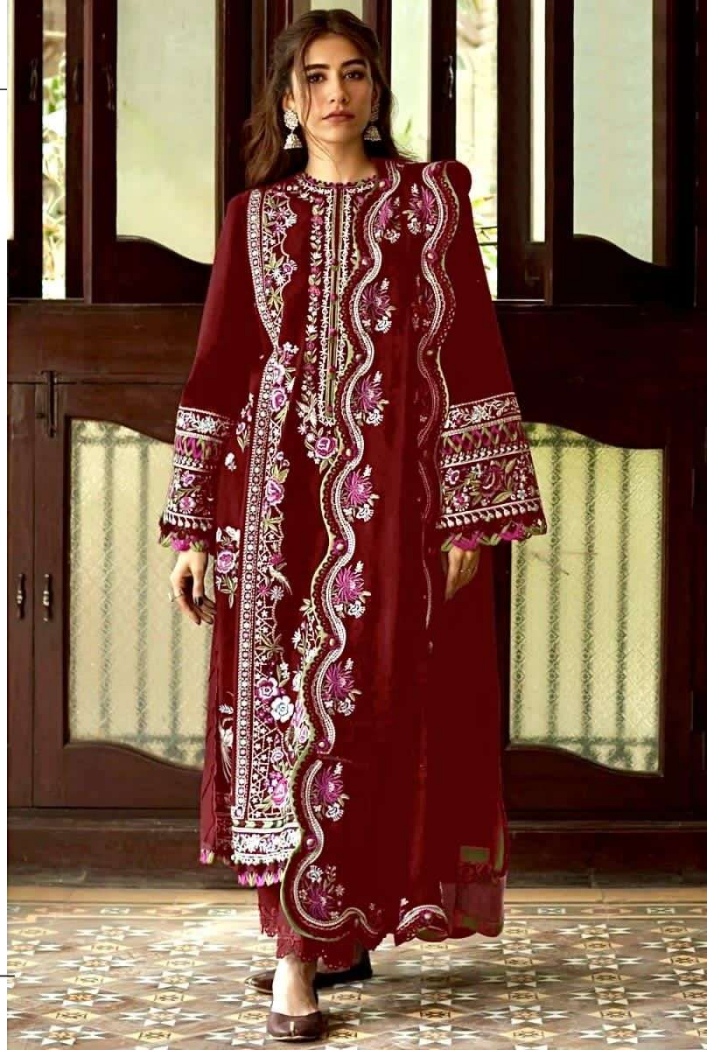

TOP- PURE FOX GEORGETTE WITH HEAVY EMBROIDERY AND SEQUENCE WORK
BOTTOM/INNER- DULL SHANTOON
DUPATTA- PURE GEORGETTE FANCY DUPATTA AND HEAVY EMBROIDERY

7773
D.No:-277 A

ANAMSA
AA REAL FASHION BRAND

TOP- PURE FOX GEORGETTE WITH HEAVY EMBROIDERY AND SEQUENCE WORK
BOTTOM/INNER- DULL SHANTOON
DUPATTA- PURE GEORGETTE FANCY DUPATTA AND HEAVY EMBROIDERY

7773
D.No:-277 D

TOP- PURE FOX GEORGETTE WITH HEAVY EMBROIDERY AND SEQUENCE WORK
BOTTOM/INNER- DULL SHANTOON
DUPATTA- PURE GEORGETTE FANCY DUPATTA AND HEAVY EMBROIDERY

7773
D.No:-277 B

TOP- PURE FOX GEORGETTE WITH HEAVY EMBROIDERY AND SEQUENCE WORK
BOTTOM/INNER- DULL SHANTOON
DUPATTA- PURE GEORGETTE FANCY DUPATTA AND HEAVY EMBROIDERY