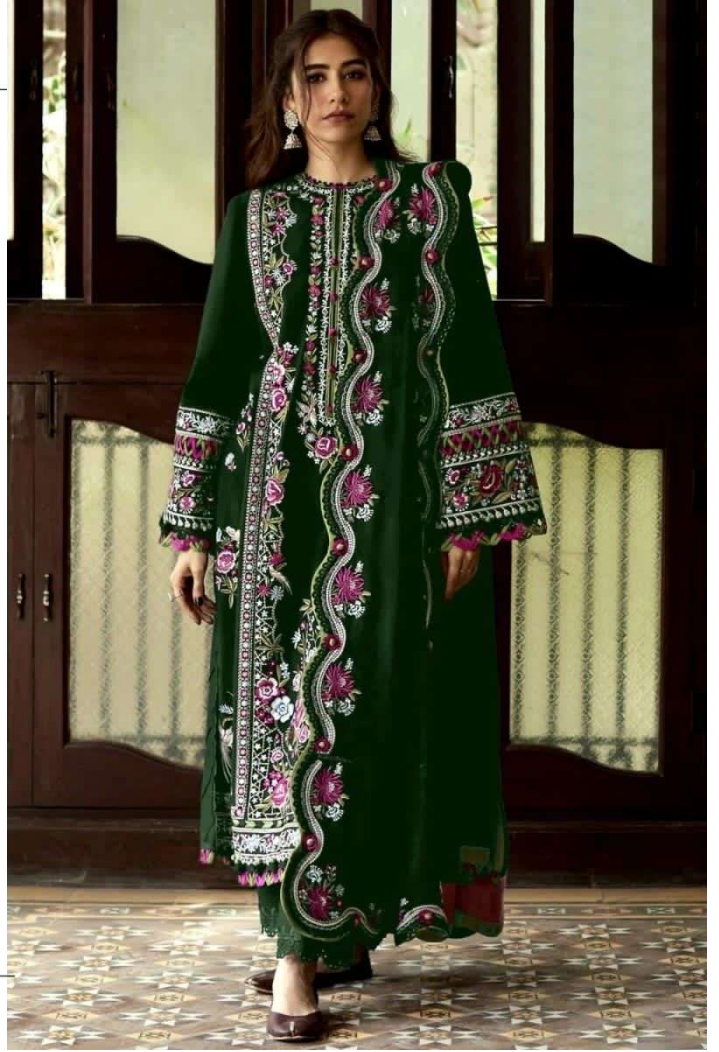

TOP- PURE FOX GEORGETTE WITH HEAVY EMBROIDERY AND SEQUENCE WORK  
BOTTOM/INNER- DULL SHANTOON  
DUPATTA- PURE GEORGETTE FANCY DUPATTA AND HEAVY EMBROIDERY

7773  
D.No:-277 A

**ANAMSA**  
AA REAL FASHION BRAND

TOP- PURE FOX GEORGETTE WITH HEAVY EMBROIDERY AND SEQUENCE WORK  
BOTTOM/INNER- DULL SHANTOON  
DUPATTA- PURE GEORGETTE FANCY DUPATTA AND HEAVY EMBROIDERY

7773  
D.No:-277 D

TOP- PURE FOX GEORGETTE WITH HEAVY EMBROIDERY AND SEQUENCE WORK  
BOTTOM/INNER- DULL SHANTOON  
DUPATTA- PURE GEORGETTE FANCY DUPATTA AND HEAVY EMBROIDERY

7773  
D.No:-277 B

TOP- PURE FOX GEORGETTE WITH HEAVY EMBROIDERY AND SEQUENCE WORK  
BOTTOM/INNER- DULL SHANTOON  
DUPATTA- PURE GEORGETTE FANCY DUPATTA AND HEAVY EMBROIDERY

7773  
D.No:-277 C

**ANAMSA**