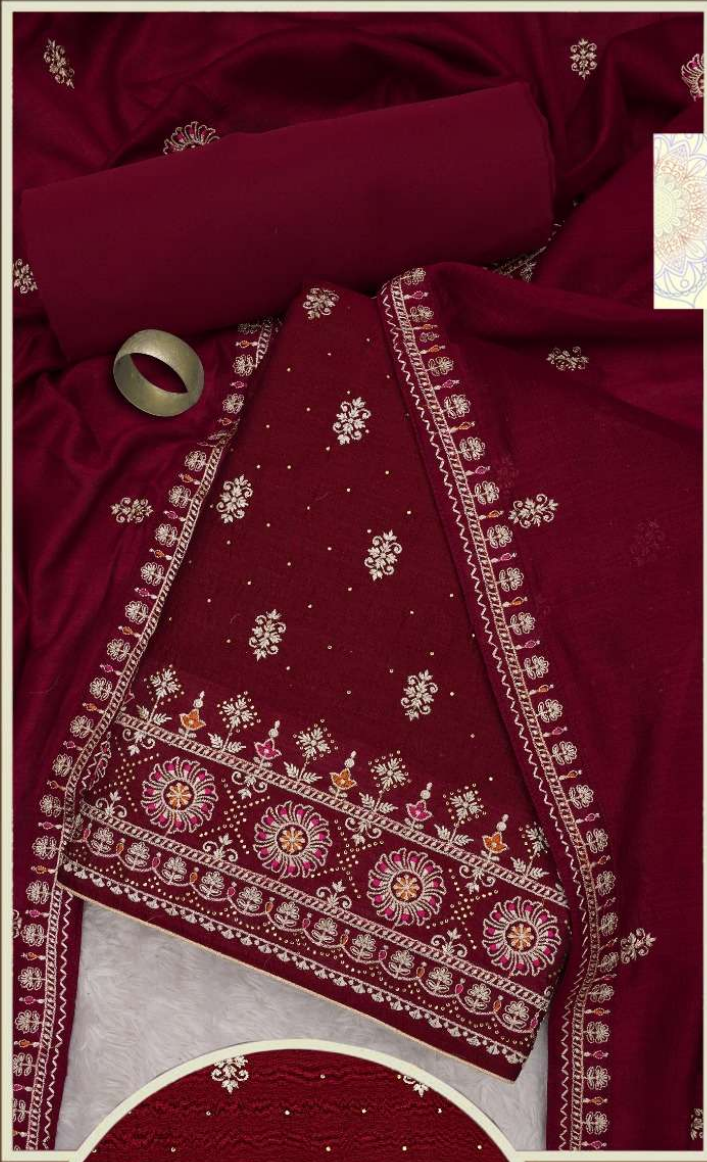

**PANCH
RATNA**

MUMTAZ

TOP+INNER: PURE VICHITRA SILK HEAVY
WORK WITH SWAROVSKI DIAMOND

DUPATTA: PURE VICHITRA SILK
WORK WITH 4-SIDE
LACE WORK BORDER

BOTTOM: SILK