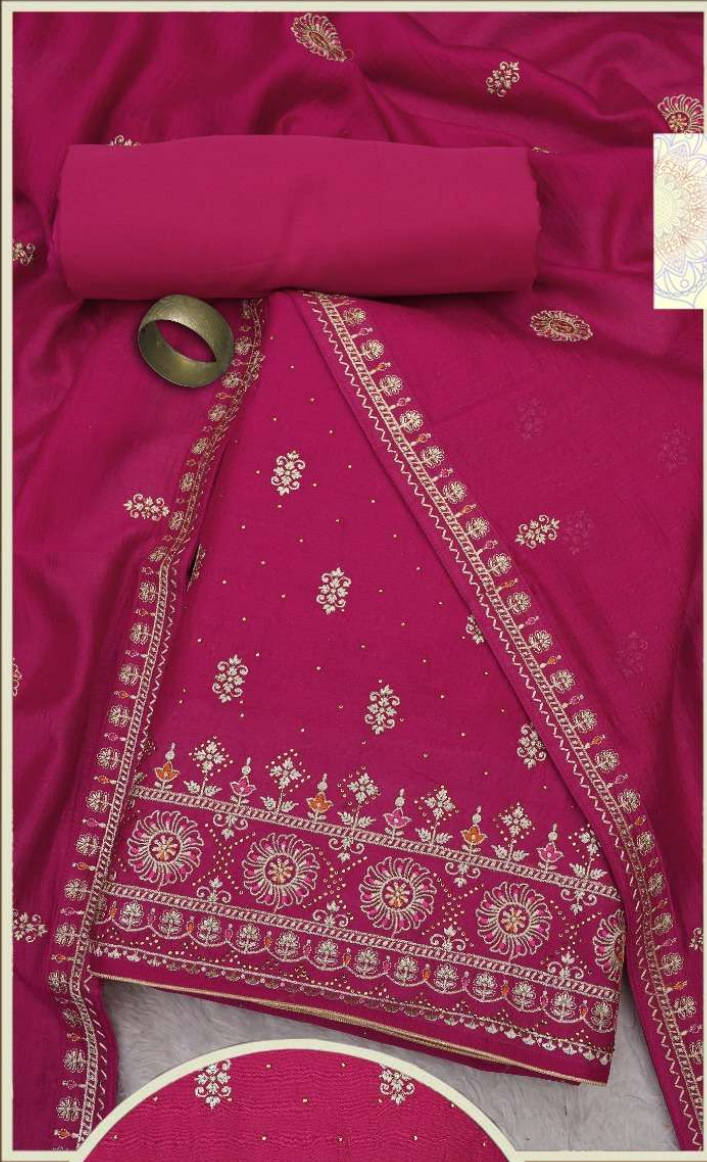

MUMTAZ

TOP+INNER: PURE VICHITRA SILK HEAVY
WORK WITH SWAROVSKI DIAMOND
DUPATTA: PURE VICHITRA SILK
WORK WITH 4-SIDE
LACE WORK BORDER
BOTTOM: SILK