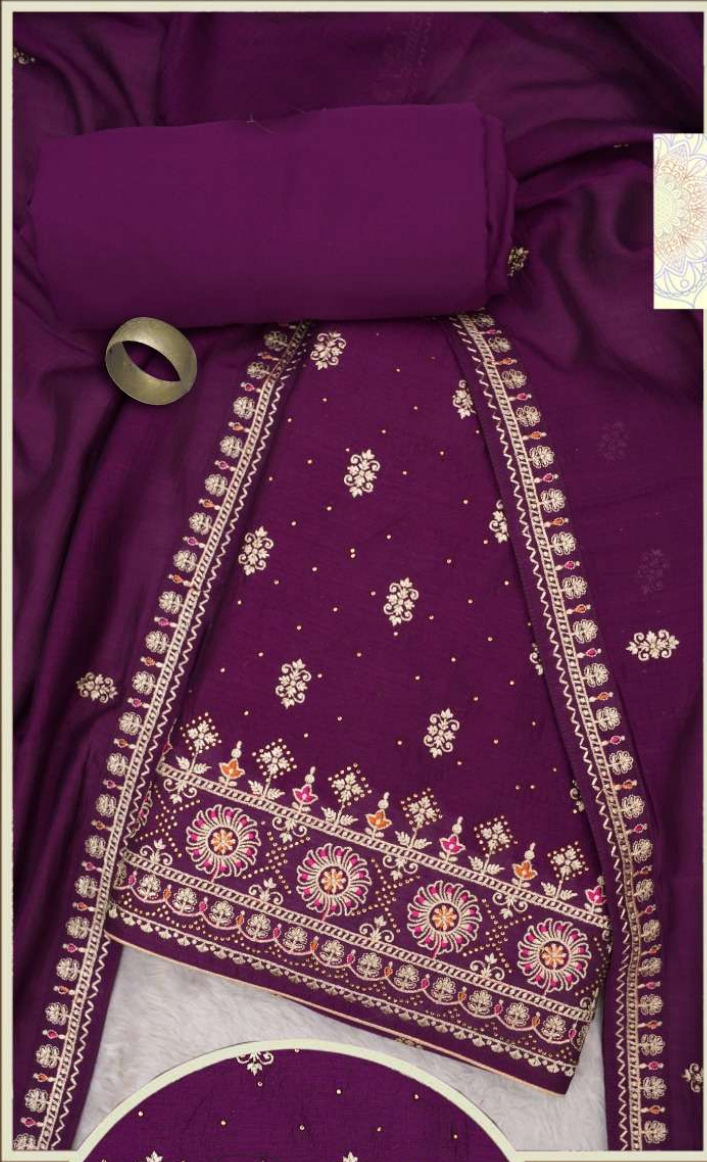

**PANCH
RATNA**

MUMTAZ

TOP+INNER: PURE VICHITRA SILK HEAVY
WORK WITH SWAROVSKI DIAMOND
DUPATTA: PURE VICHITRA SILK
WORK WITH 4-SIDE
LACE WORK BORDER
BOTTOM: SILK