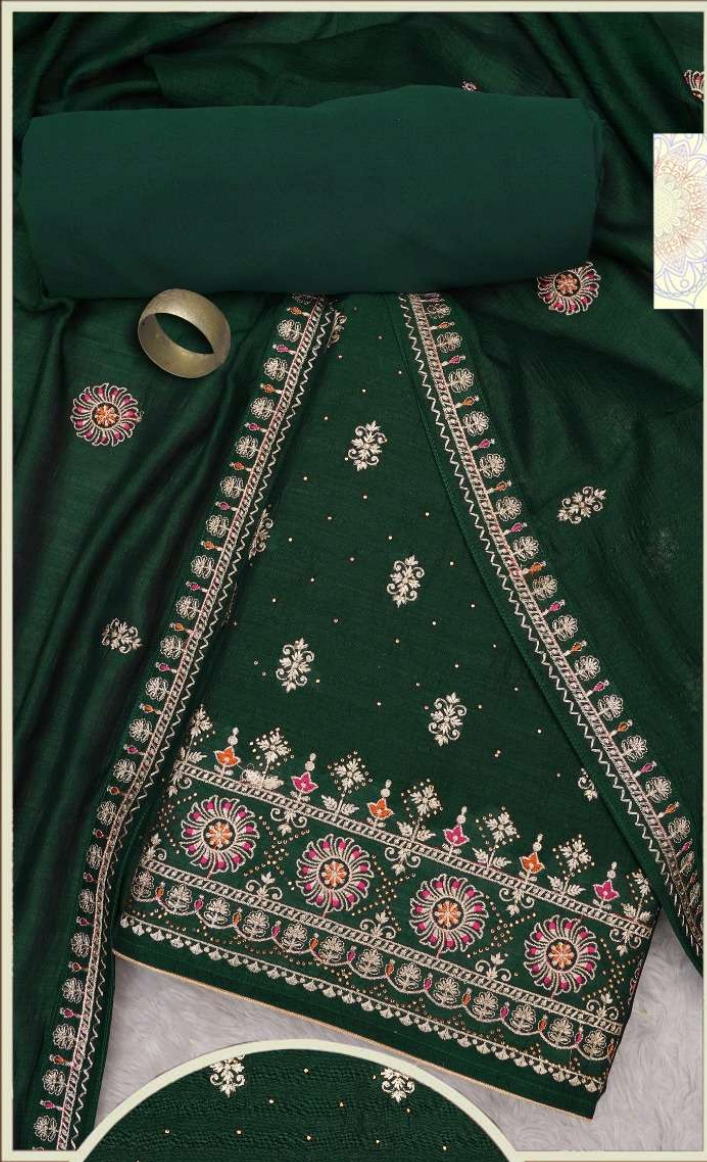

MUMTAZ

TOP+INNER: PURE VICHITRA SILK HEAVY
WORK WITH SWAROVSKI DIAMOND
DUPATTA: PURE VICHITRA SILK
WORK WITH 4-SIDE
LACE WORK BORDER
BOTTOM: SILK