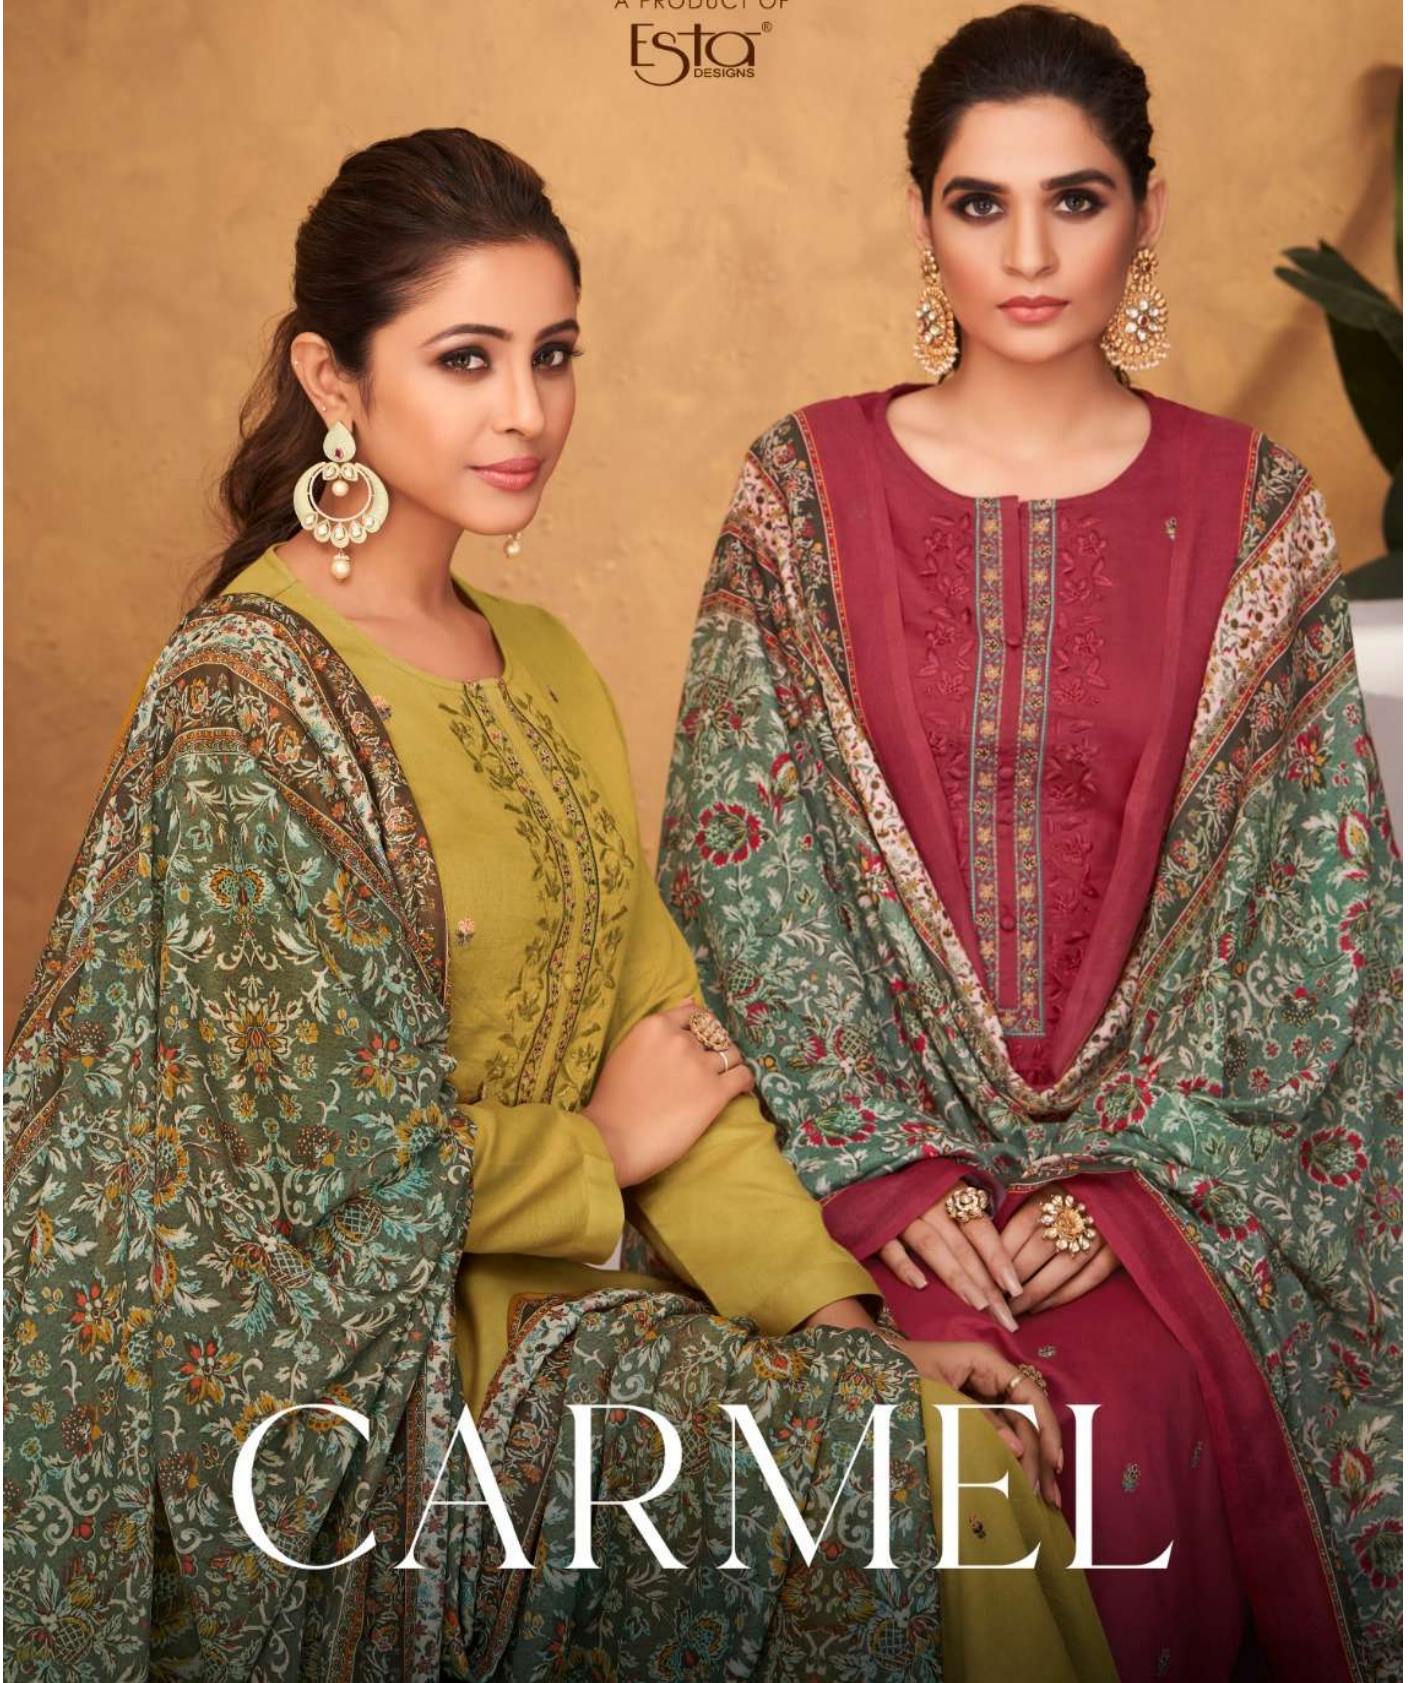

ای سائرہ

Esaira®

A PRODUCT OF

Esta®
DESIGNS

CARMEL