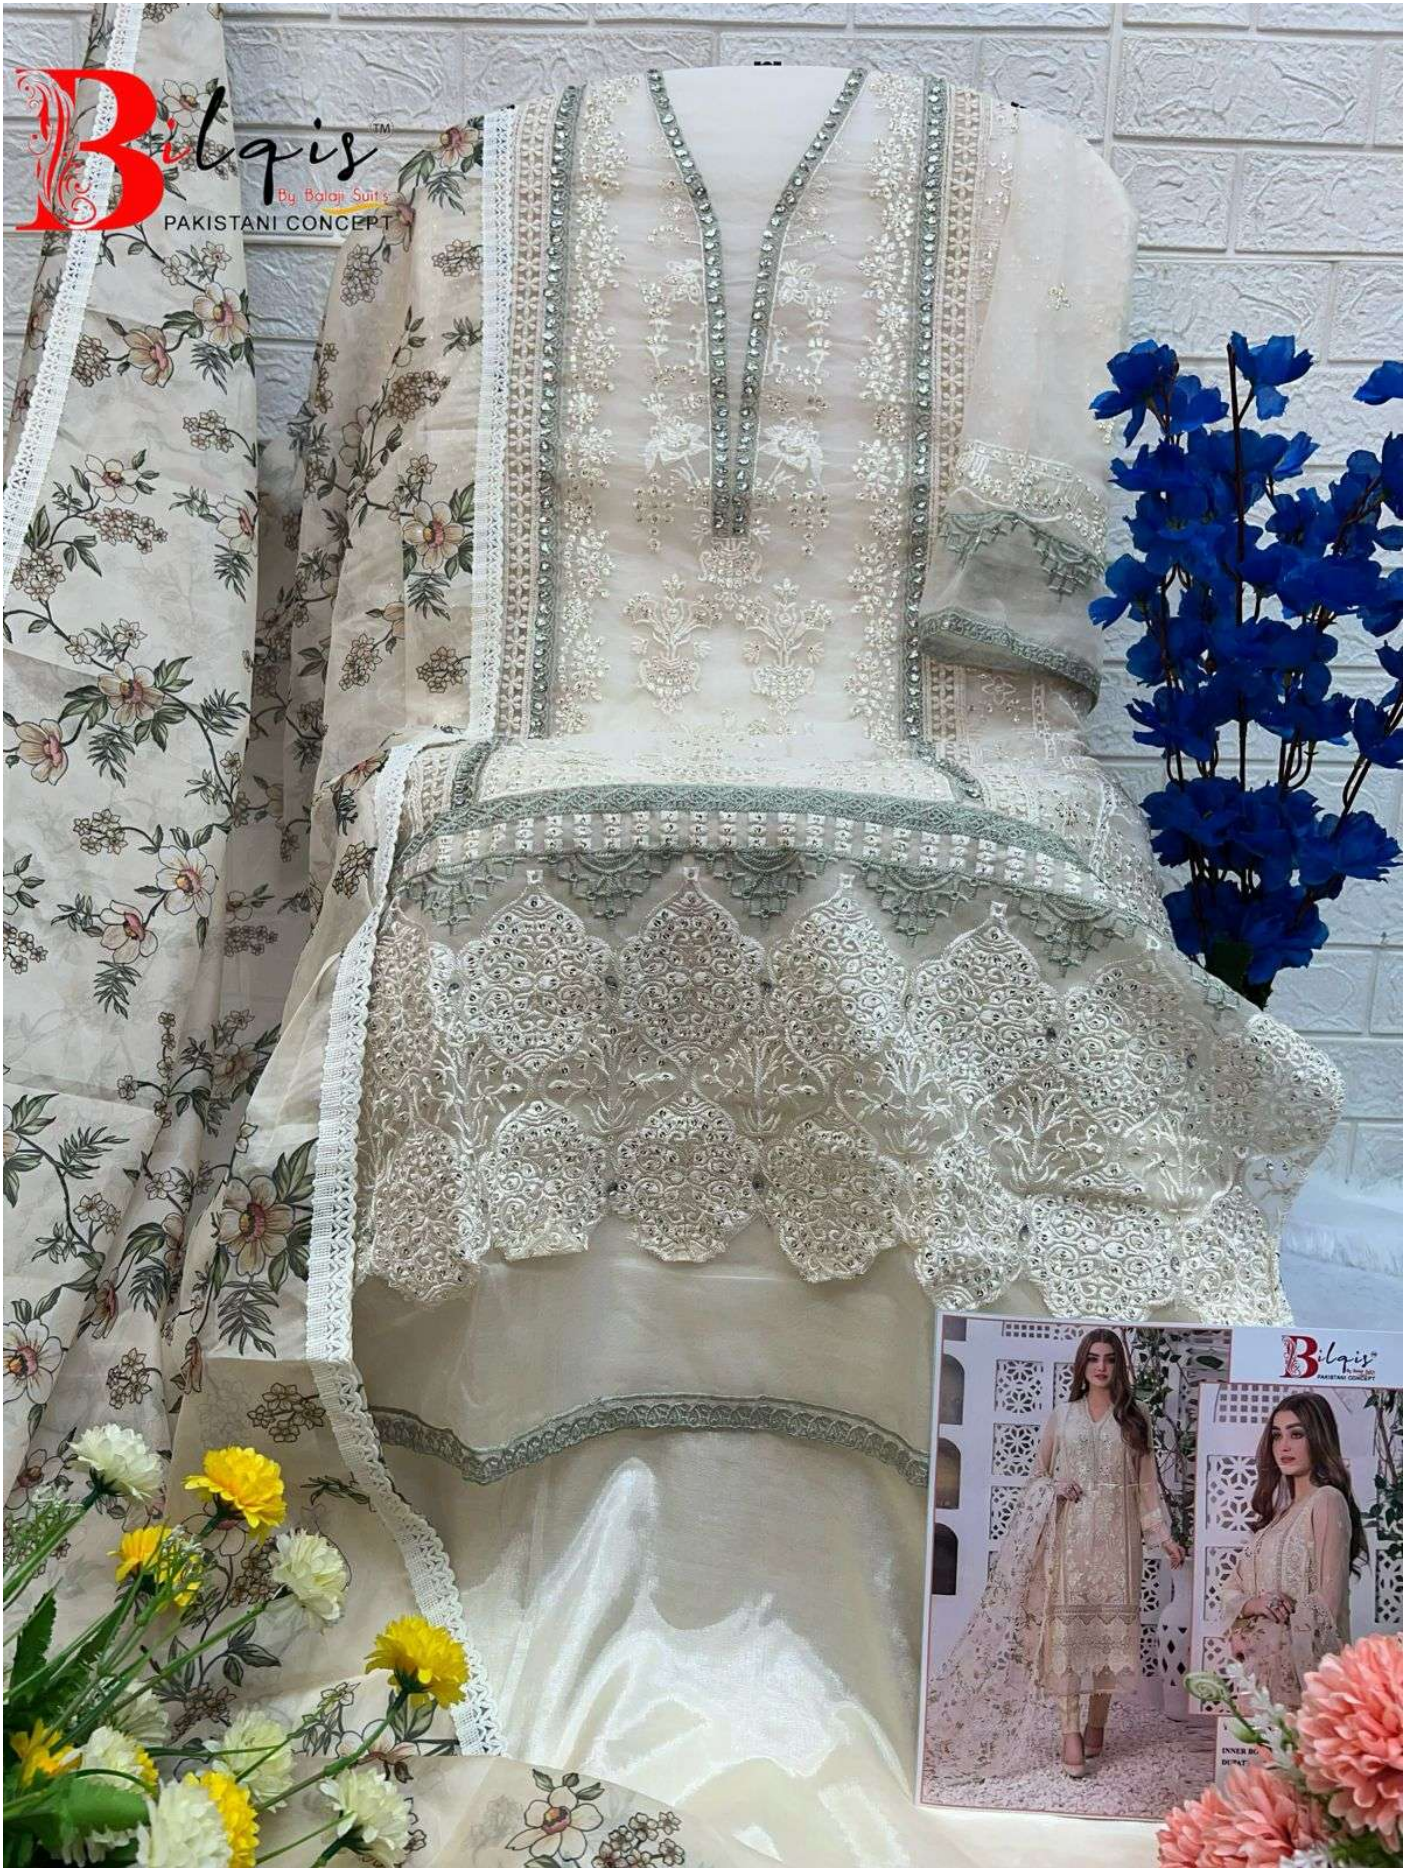

B-21 C

TOP - ORGANZA HEAVY EMBROIDERED WITH
STONE & GPO
INNER BOTTOM - HEAVY SANTOON
DUPATTA - ORGANZA HEAVY DIGITAL PRINTED
WITH GPO LACE

B-21 B

BilqisTM
By Balaji Suits
PAKISTANI CONCEPT

Bilqis™
By Balaji Suits
PAKISTANI CONCEPT