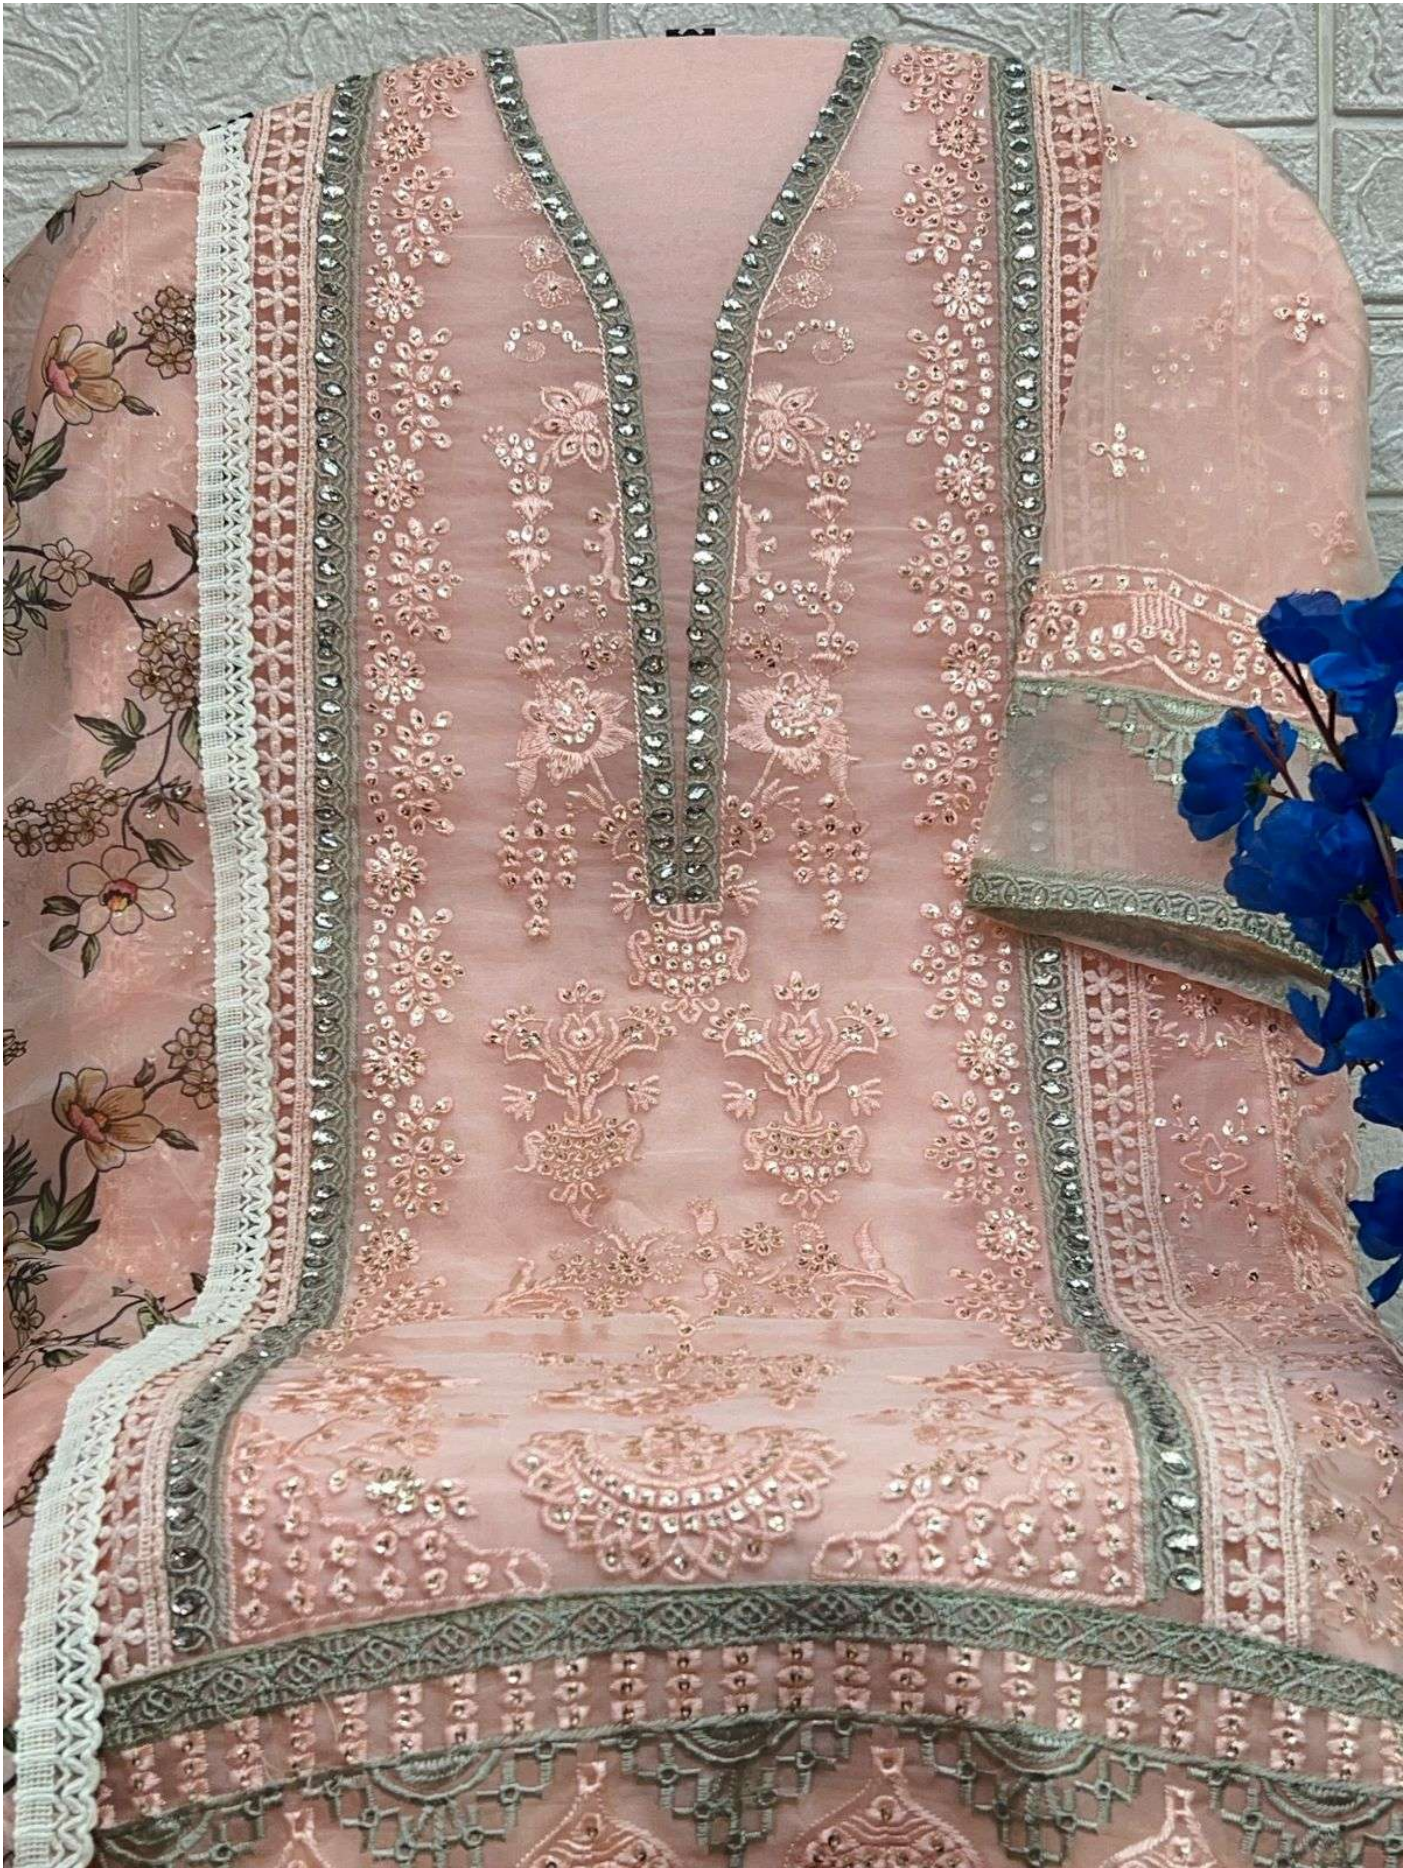

TOP - ORGANZA HEAVY EMBROIDERED WITH
STONE & GPO
INNER BOTTOM - HEAVY SANTOON
DUPATTA - ORGANZA HEAVY DIGITAL PRINTED
WITH GPO LACE

B 21 - A

B 21 - B

B 21 - C

B 21 - D

**TOP - ORGANZA HEAVY EMBROIDERED WITH
STONE & GPO**
INNER BOTTOM - HEAVY SANTOON
**DUPATTA - ORGANZA HEAVY DIGITAL PRINTED
WITH GPO LACE**