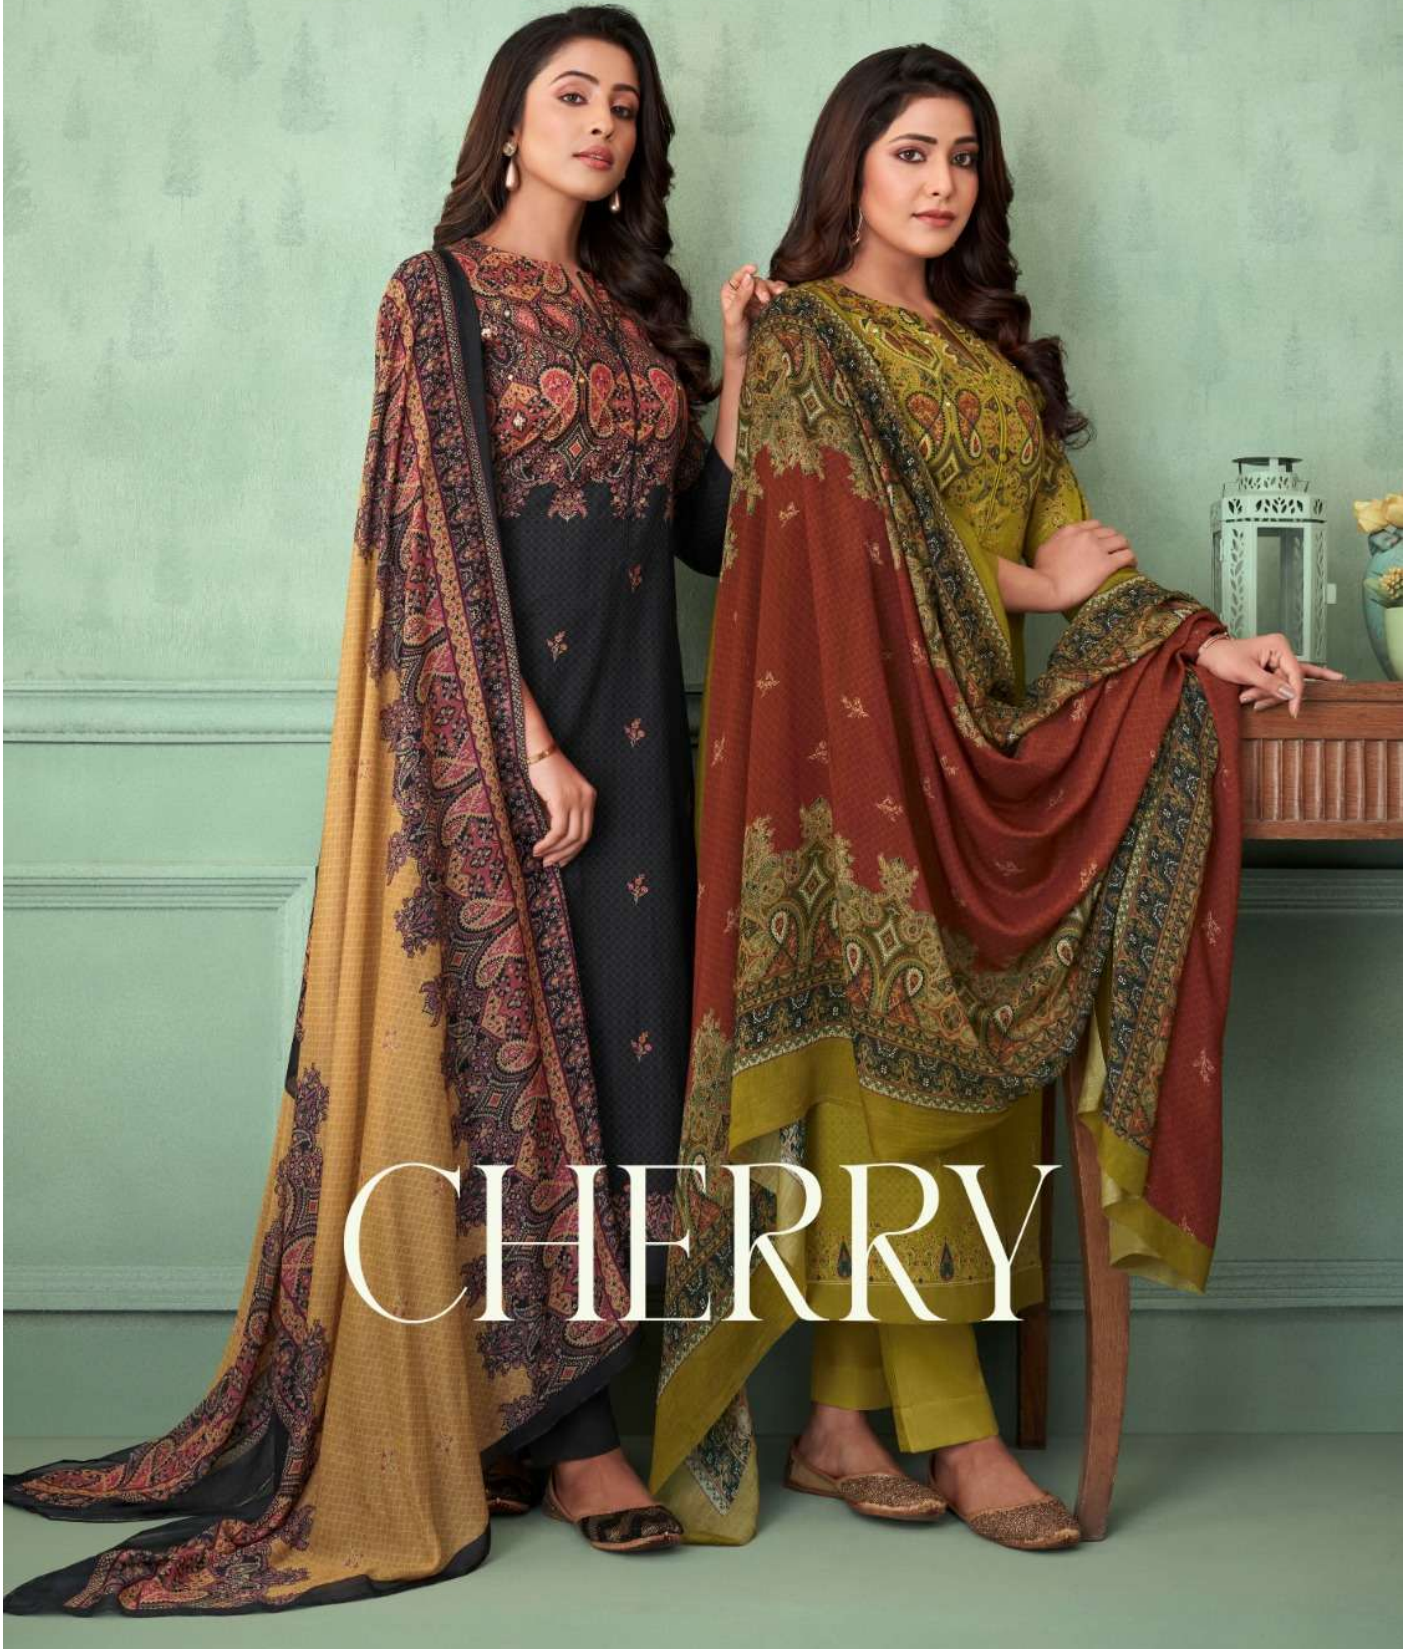

ای سائرہ

Esaira®

CHERRY