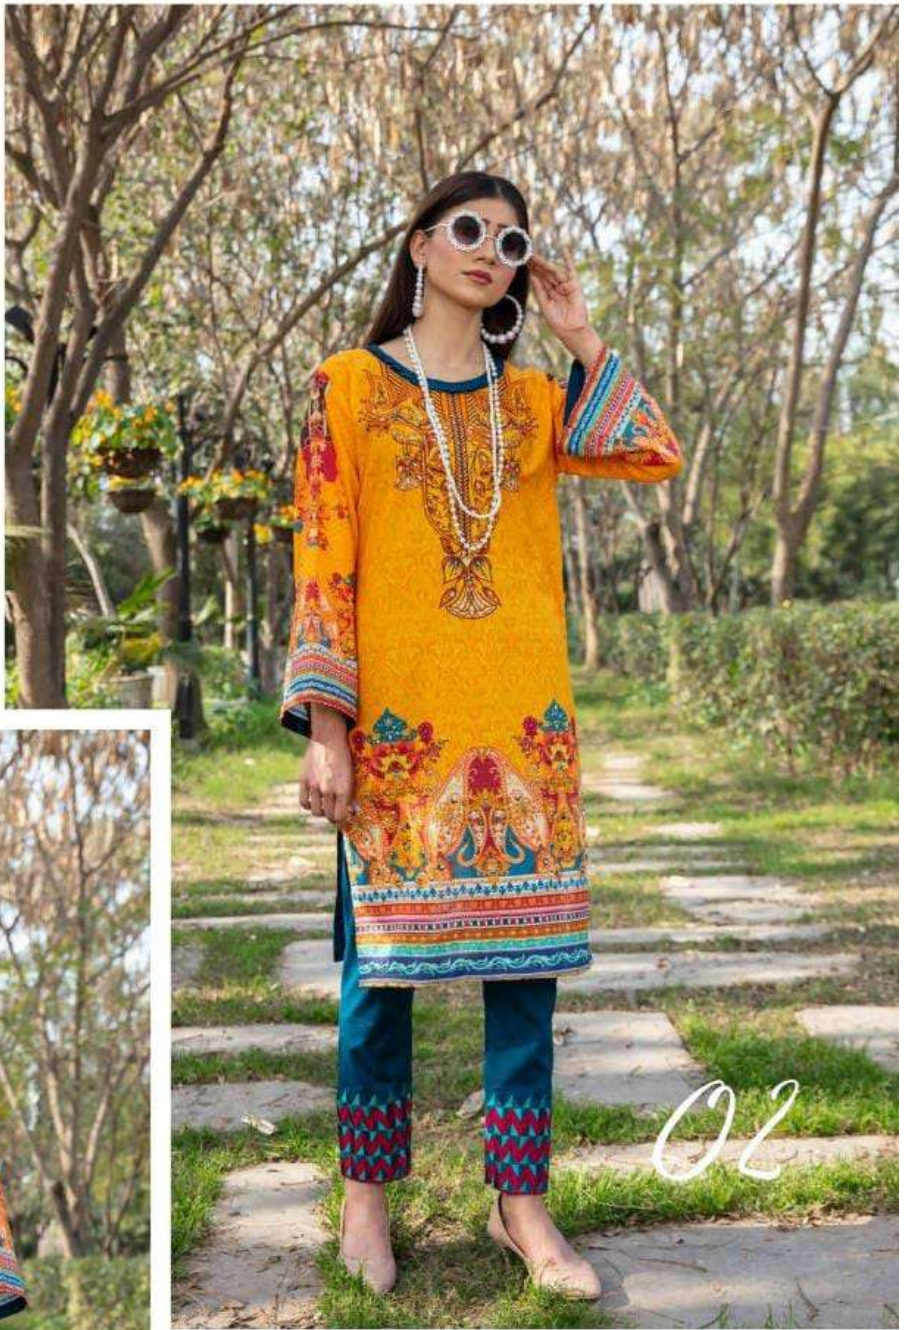

Handmade

2PCS

ADDED ZARI HANDWORK

07

ADDED ZARI HANDWORK

ADDED ZARI HANDWORK

ADDED ZARI HANDWORK

08  
ADDED ZABI HANDWORK  
DIGITAL PRINTED LAWN SHIRT EMBROIDERED PLAIN TROUSER  
2PCS