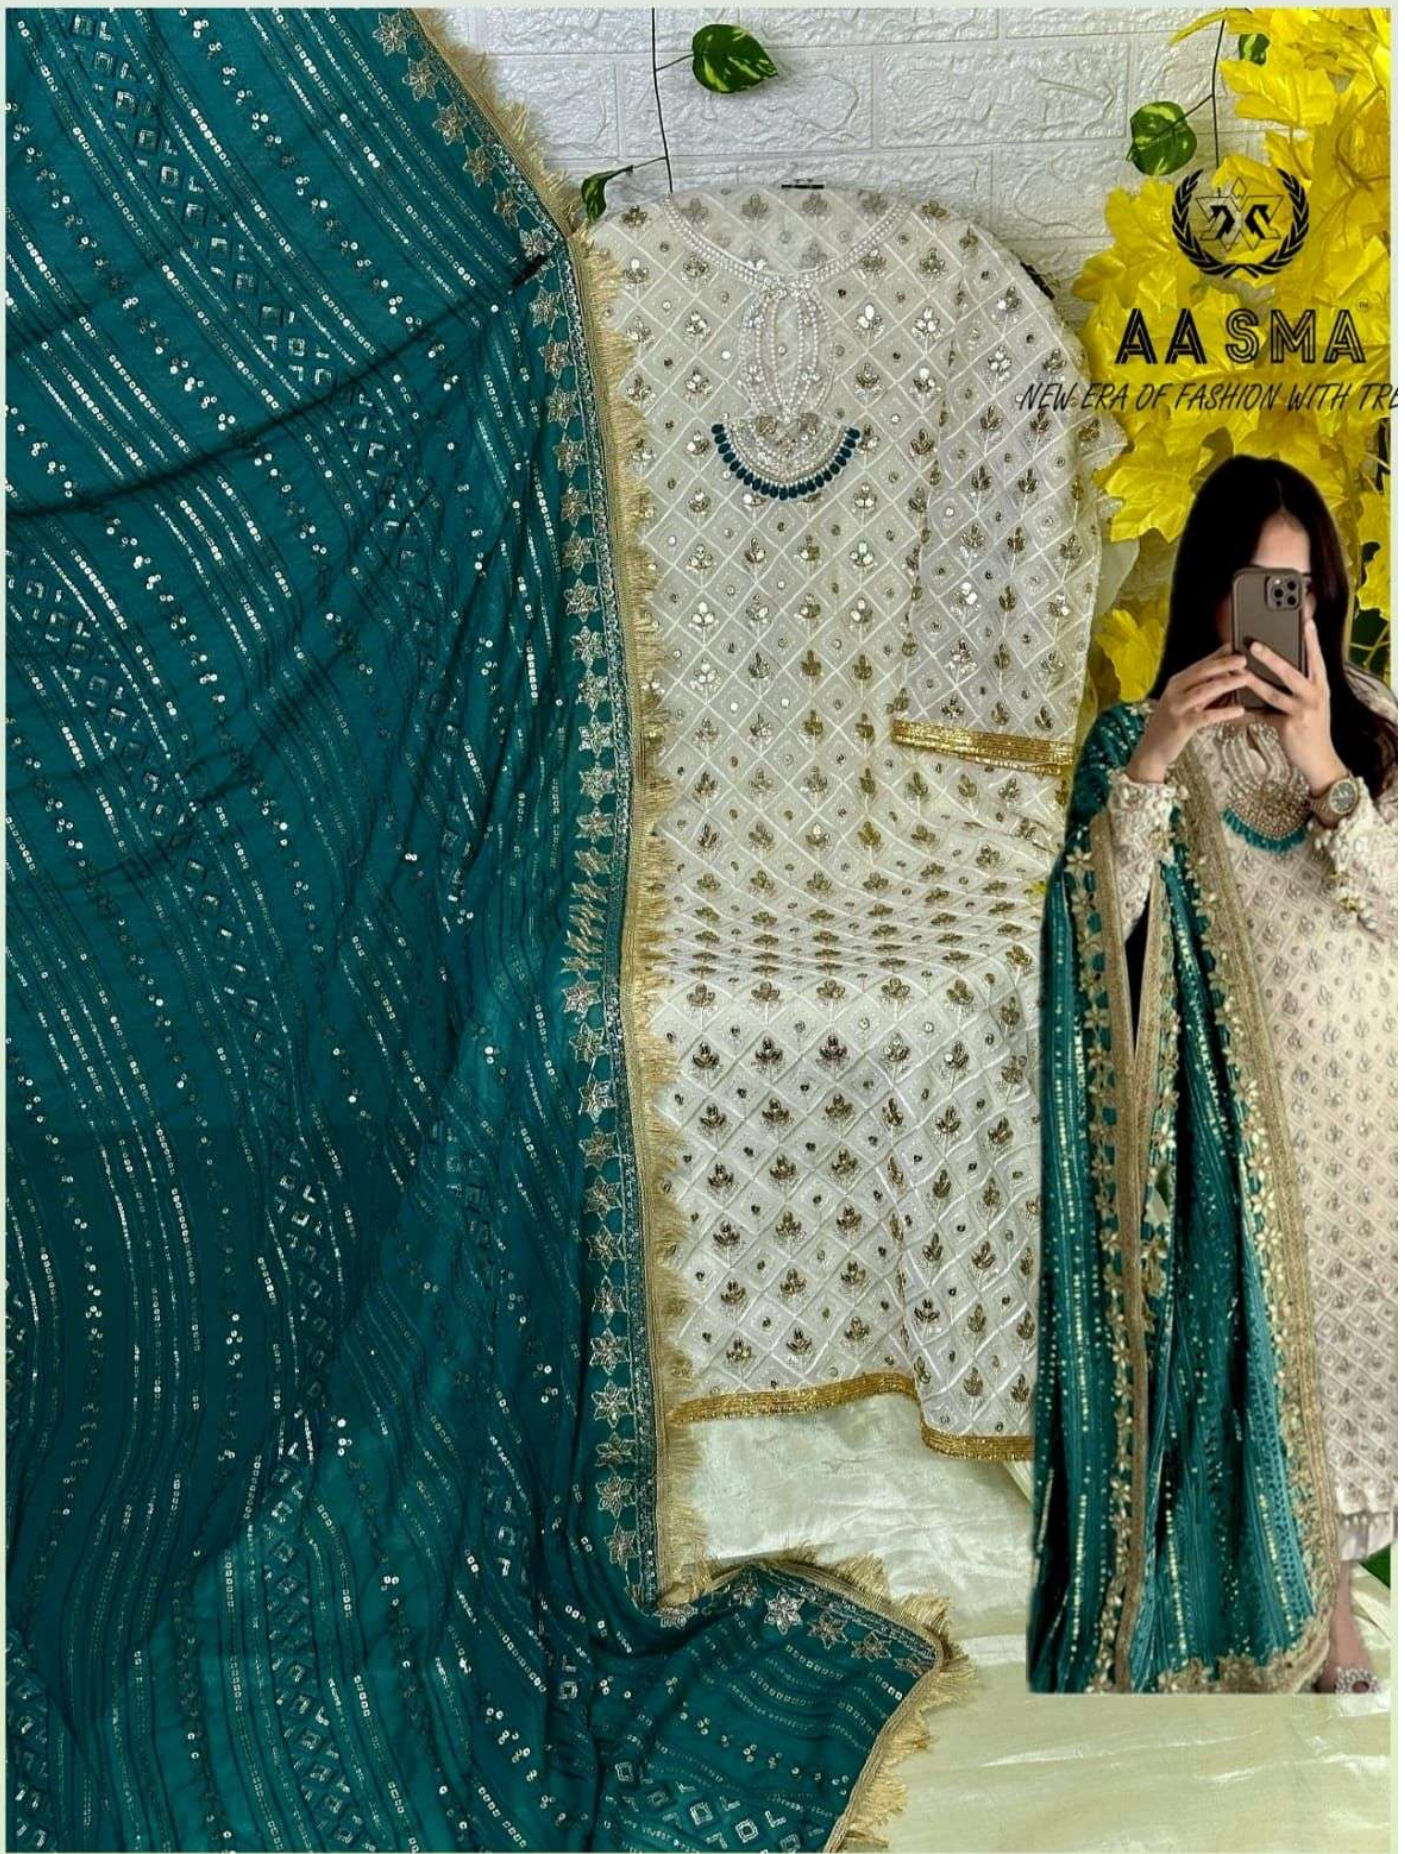

AA SMA

NEW ERA OF FASHION WITH TRE