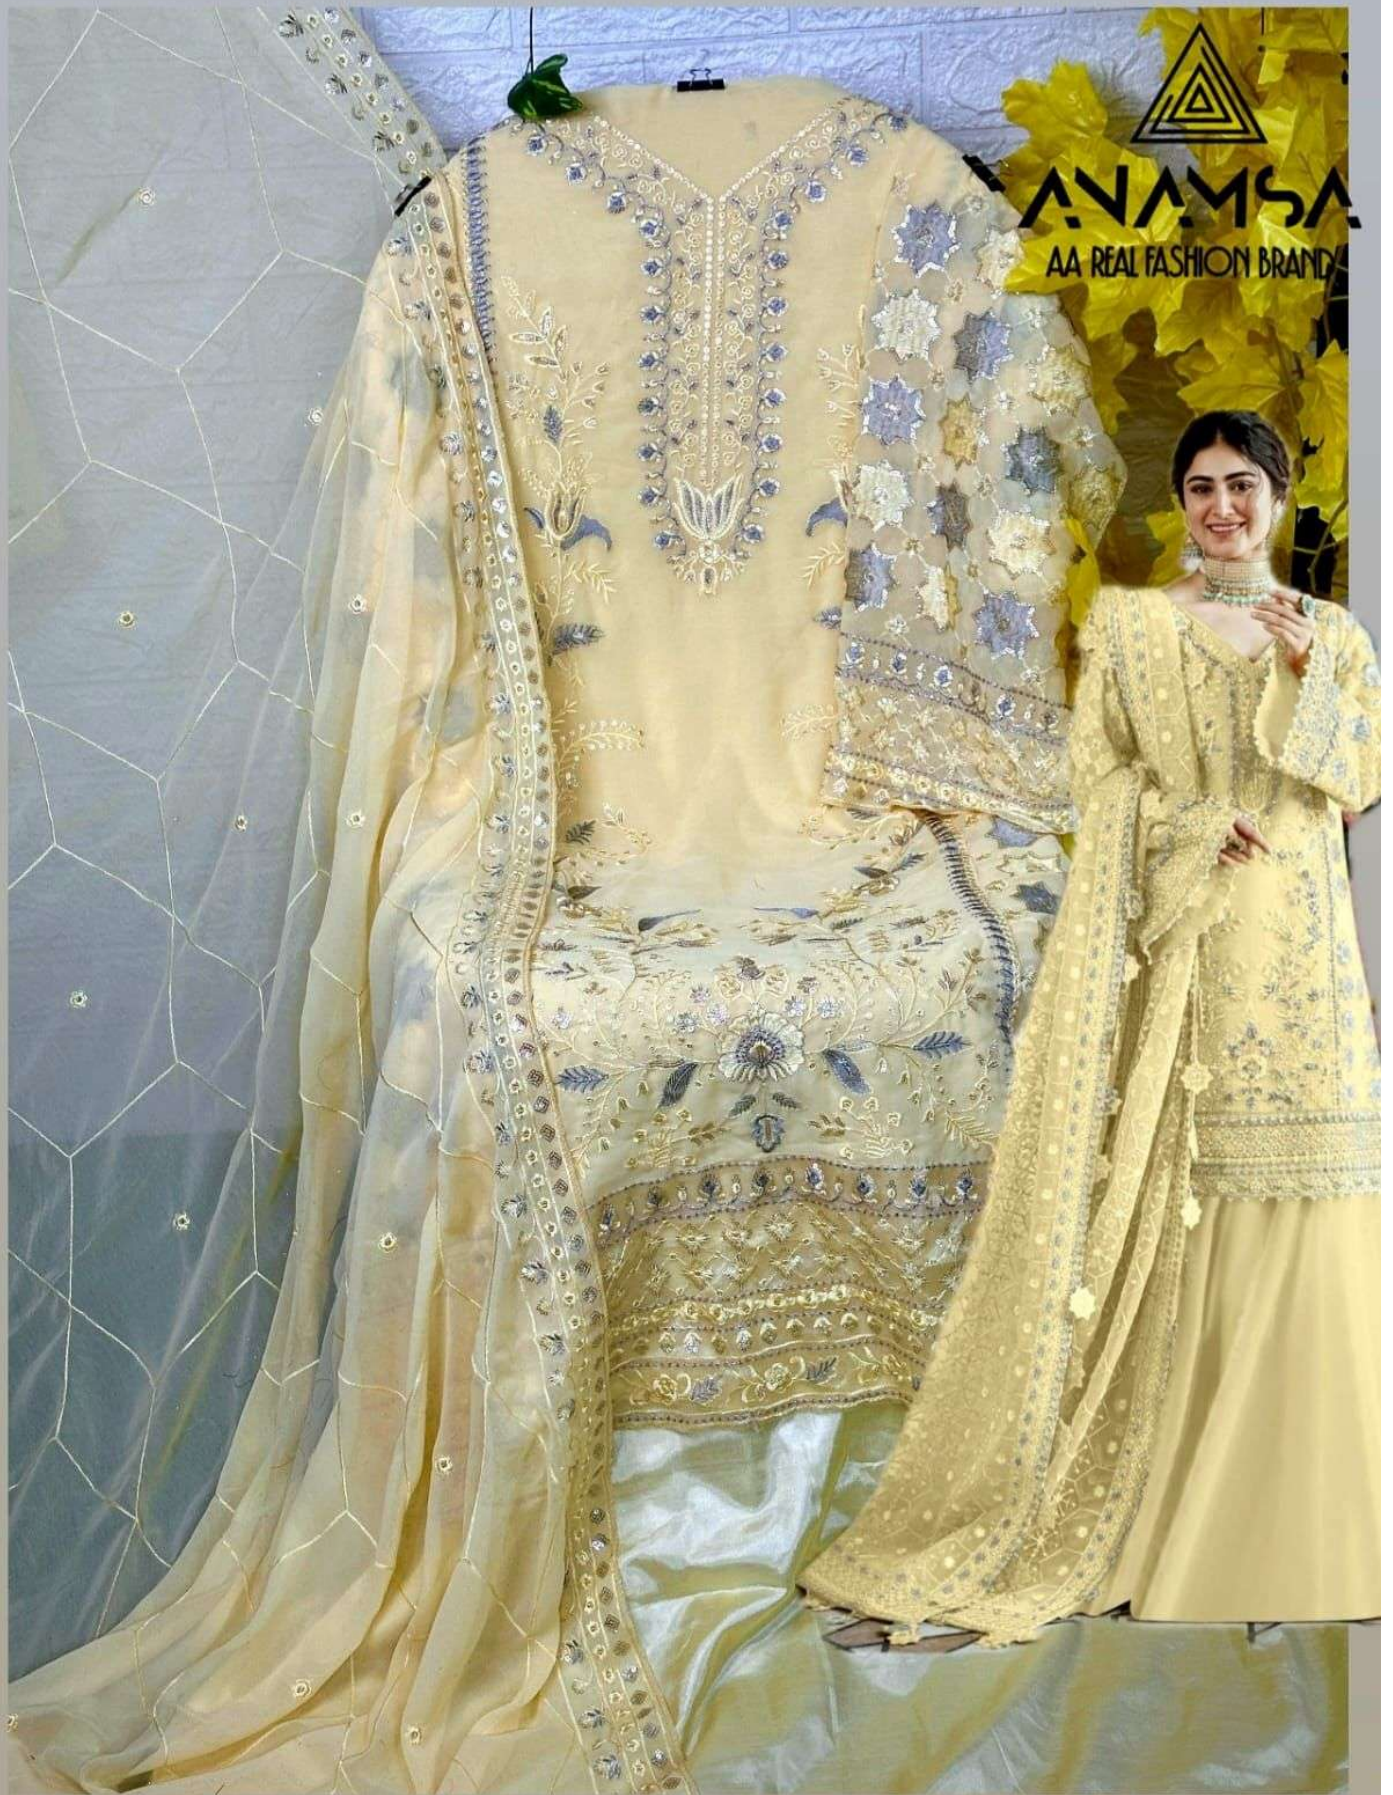

**ANAMSA**  
HIT BEAUTIFUL COLOURS

TOP- PURE FOX GEORGETTE WITH HEAVY EMBROIDERY AND SEQUENCE WORK  
BOTTOM INNER- DULL SHANTOON WITH HEAVY EMBROIDERY  
DUPATTA- PURE FOX GEORGETTE FANCY DUPATTA AND HEAVY EMBROIDERY

**7773**  
D.No:-285 A

**7773**  
D.No:-285 B

**7773**  
D.No:-285 C

**7773**  
D.No:-285 D

**TOP-** PURE FOX GEORGETTE WITH HEAVY EMBROIDERY AND SEQUENCE WORK  
**BOTTOM/INNER-** DULL SHANTOON WITH HEAVY EMBROIDERY  
**DUPATTA-** PURE FOX GEORGETTE FANCY DUPATTA AND HEAVY EMBROIDERY

7773  
D.No:-285-A

**TOP- PURE FOX GEORGETTE WITH HEAVY EMBROIDERY AND SEQUENCE WORK**  
**BOTTOM/INNER- DULL SHANTOON WITH HEAVY EMBROIDERY**  
**DUPATTA- PURE FOX GEORGETTE FANCY DUPATTA AND HEAVY EMBROIDERY**

7773  
D.No:-285-D

**ANAMSA**  
A REAL FASHION BRAND

**ANAMSA**  
AA REAL FASHION BRAND

**ANAMSA**  
AA REAL FASHION BRAND

**ANAMSA**  
AA REAL FASHION BRAND

**TOP- PURE FOX GEORGETTE WITH HEAVY EMBROIDERY AND SEQUENCE WORK**  
**BOTTOM/INNER- DULL SHANTOON WITH HEAVY EMBROIDERY**  
**DUPATTA- PURE FOX GEORGETTE FANCY DUPATTA AND HEAVY EMBROIDERY**