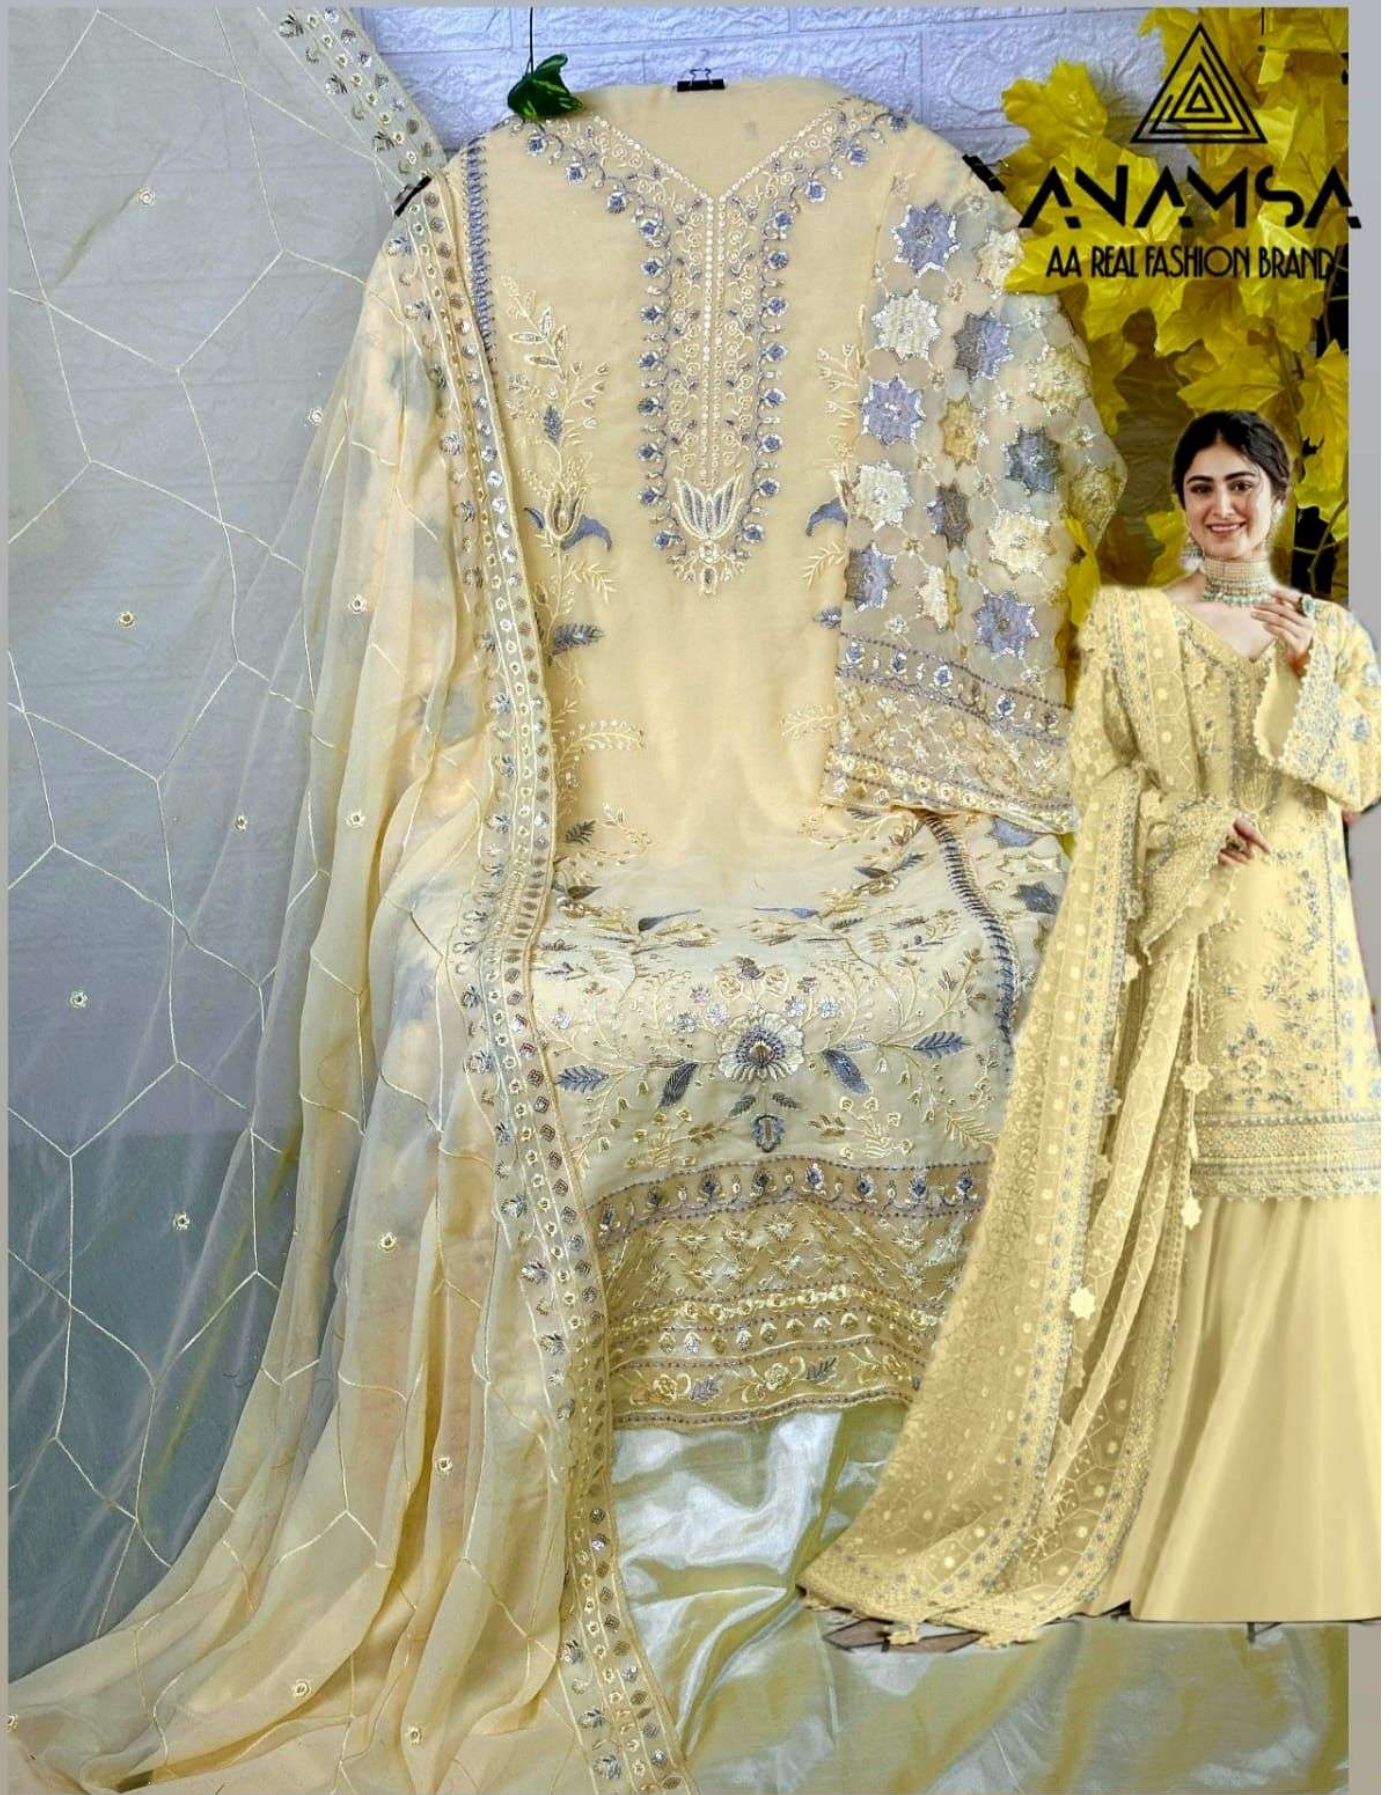

**ANAMSA**  
HIT BEAUTIFUL COLOURS

TOP- PURE FOX GEORGETTE WITH HEAVY EMBROIDERY AND SEQUENCE WORK  
BOTTOM INNER- DULL SHANTOON WITH HEAVY EMBROIDERY  
DUPATTA- PURE FOX GEORGETTE FANCY DUPATTA AND HEAVY EMBROIDERY

**7773**  
D.No:-285 A

**7773**  
D.No:-285 B

**7773**  
D.No:-285 C

**7773**  
D.No:-285 D

**TOP-** PURE FOX GEORGETTE WITH HEAVY EMBROIDERY AND SEQUENCE WORK  
**BOTTOM/INNER-** DULL SHANTOON WITH HEAVY EMBROIDERY  
**DUPATTA-** PURE FOX GEORGETTE FANCY DUPATTA AND HEAVY EMBROIDERY

7773  
D.No:-285-A

**TOP- PURE FOX GEORGETTE WITH HEAVY EMBROIDERY AND SEQUENCE WORK**  
**BOTTOM/INNER- DULL SHANTOON WITH HEAVY EMBROIDERY**  
**DUPATTA- PURE FOX GEORGETTE FANCY DUPATTA AND HEAVY EMBROIDERY**

7773  
D.No:-285-D

**ANAMSA**  
A REAL FASHION BRAND

**ANAMSA**  
AA REAL FASHION BRAND

**ANAMSA**  
AA REAL FASHION BRAND

**ANAMSA**

AA REAL FASHION BRAND

**TOP-** PURE FOX GEORGETTE WITH HEAVY EMBROIDERY AND SEQUENCE WORK  
**BOTTOM/INNER-** DULL SHANTOON WITH HEAVY EMBROIDERY  
**DUPATTA-** PURE FOX GEORGETTE FANCY DUPATTA AND HEAVY EMBROIDERY