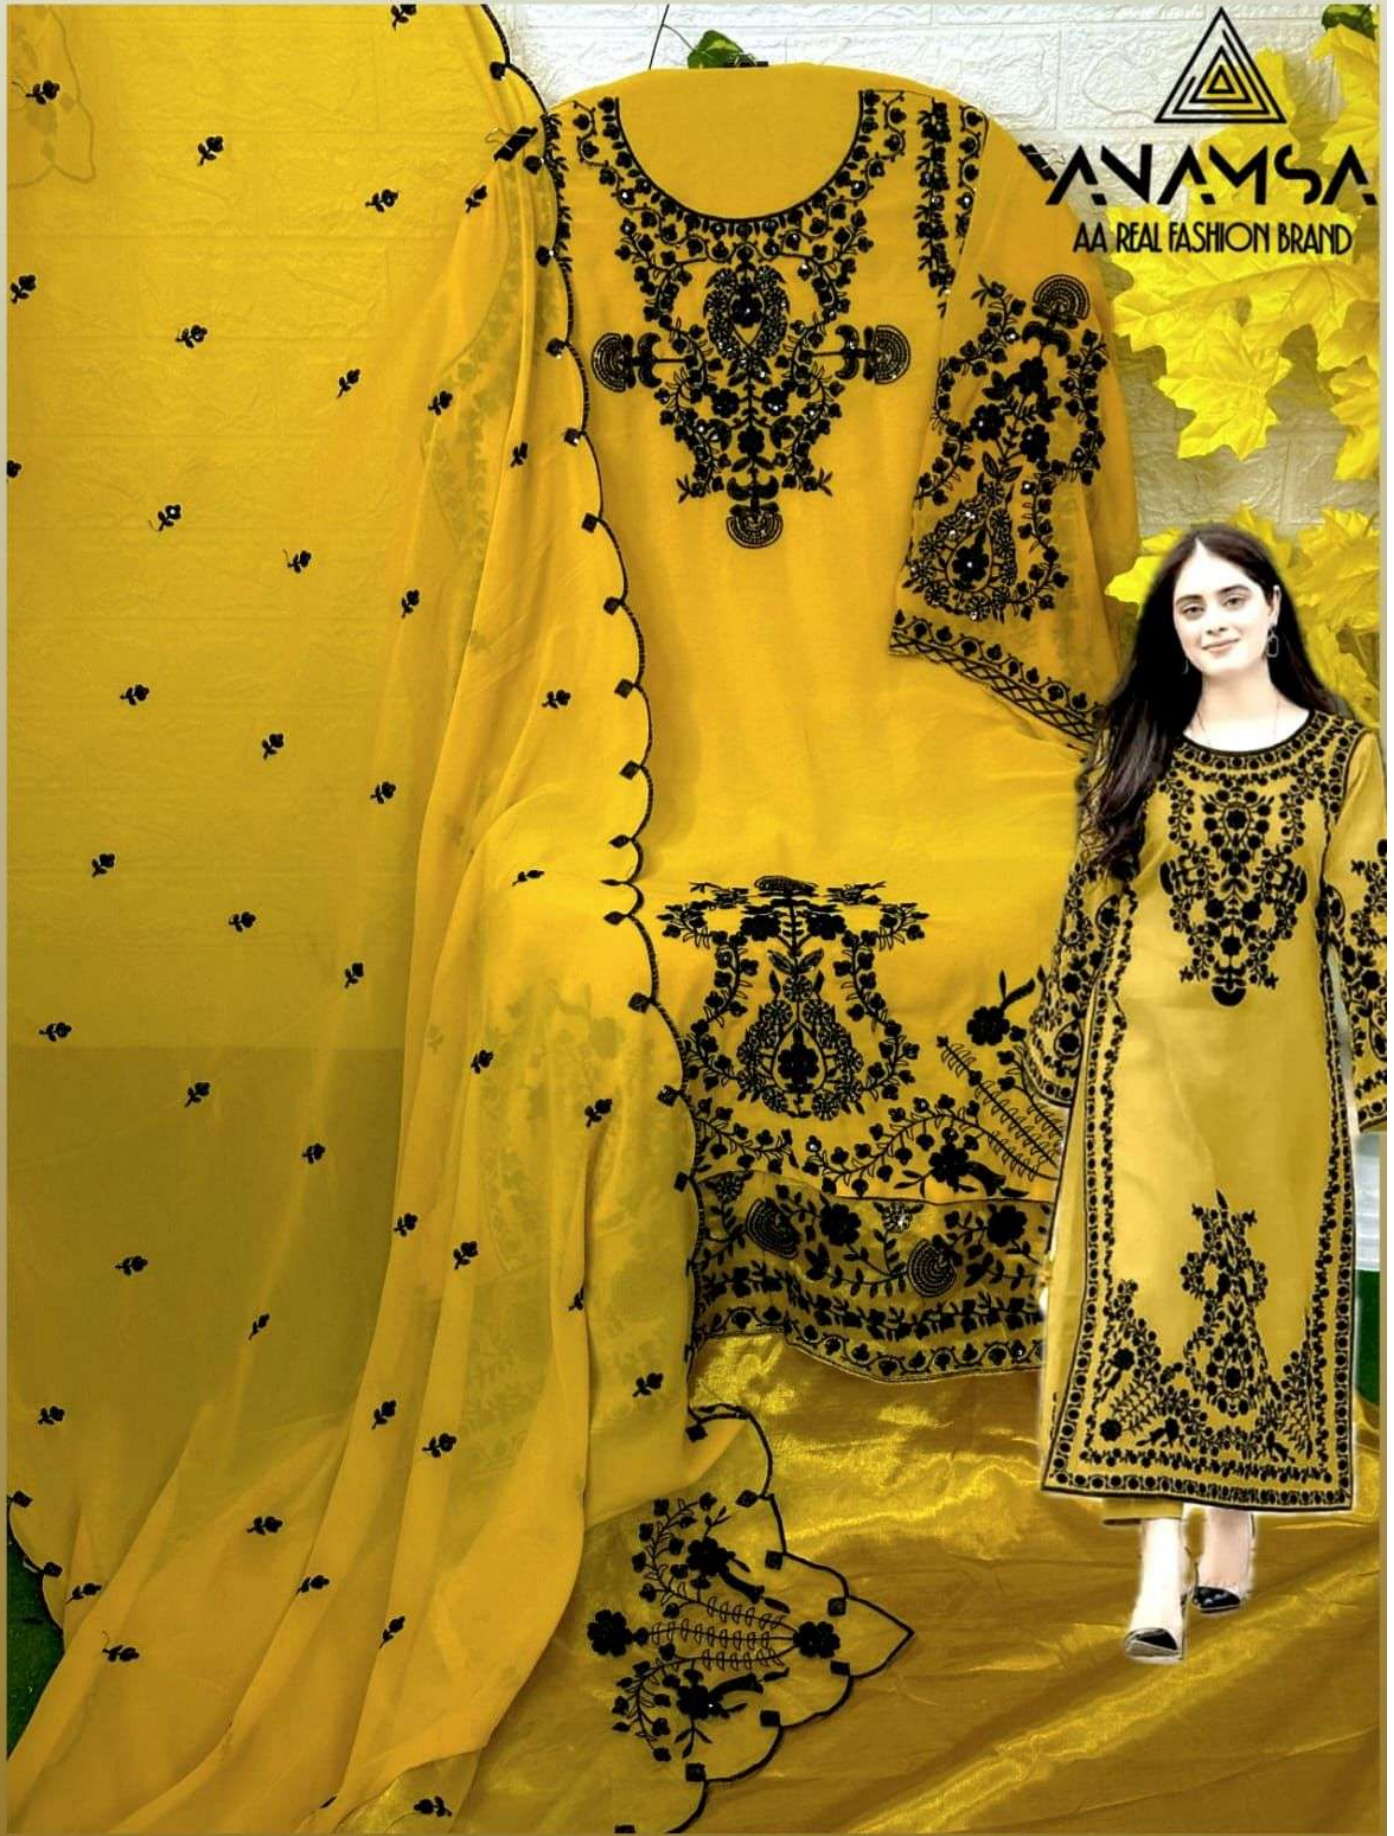

ANAMSA
HIT BEAUTIFUL COLOURS

ANAMSA
HIT BEAUTIFUL COLOURS

SEMI STICH COLLECTION

TOP- PURE FOX GEORGETTE WITH HEAVY EMBROIDERY AND SEQUENCE WORK
BOTTOMINNER- DULL SHANTOON
DUPATTA- PURE GEORGETTE FANCY DUPATTA AND HEAVY EMBROIDERY

7773
D.No:-247-C

VANAMSA
AA REAL FASHION BRAND

ANAMSA
AA REAL FASHION BRAND

SEMI STICH COLLECTION

TOP- PURE FOX GEORGETTE WITH HEAVY EMBROIDERY AND SEQUENCE WORK
BOTTOMNER- DULL SHANTOON
DUPATTA- PURE GEORGETTE FANCY DUPATTA AND HEAVY EMBROIDERY

7773
D.No:-247-D

VANAMSA
AA REAL FASHION BRAND

ANAMSA
HIT BEAUTIFUL COLOURS

TOP- PURE FOX GEORGETTE WITH HEAVY EMBROIDERY AND SEQUENCE WORK
BOTTOMINNER- DULL SHANTOON
DUPATTA- PURE GEORGETTE FANCY DUPATTA AND HEAVY EMBROIDERY

7773
D.No:-247 A

7773
D.No:-247 B

7773
D.No:-247 C

7773
D.No:-247 D

SEMI STICH COLLECTION

TOP- PURE FOX GEORGETTE WITH HEAVY EMBROIDERY AND SEQUENCE WORK
BOTTOMNER- DULL SHANTOON
DUPATTA- PURE GEORGETTE FANCY DUPATTA AND HEAVY EMBROIDERY