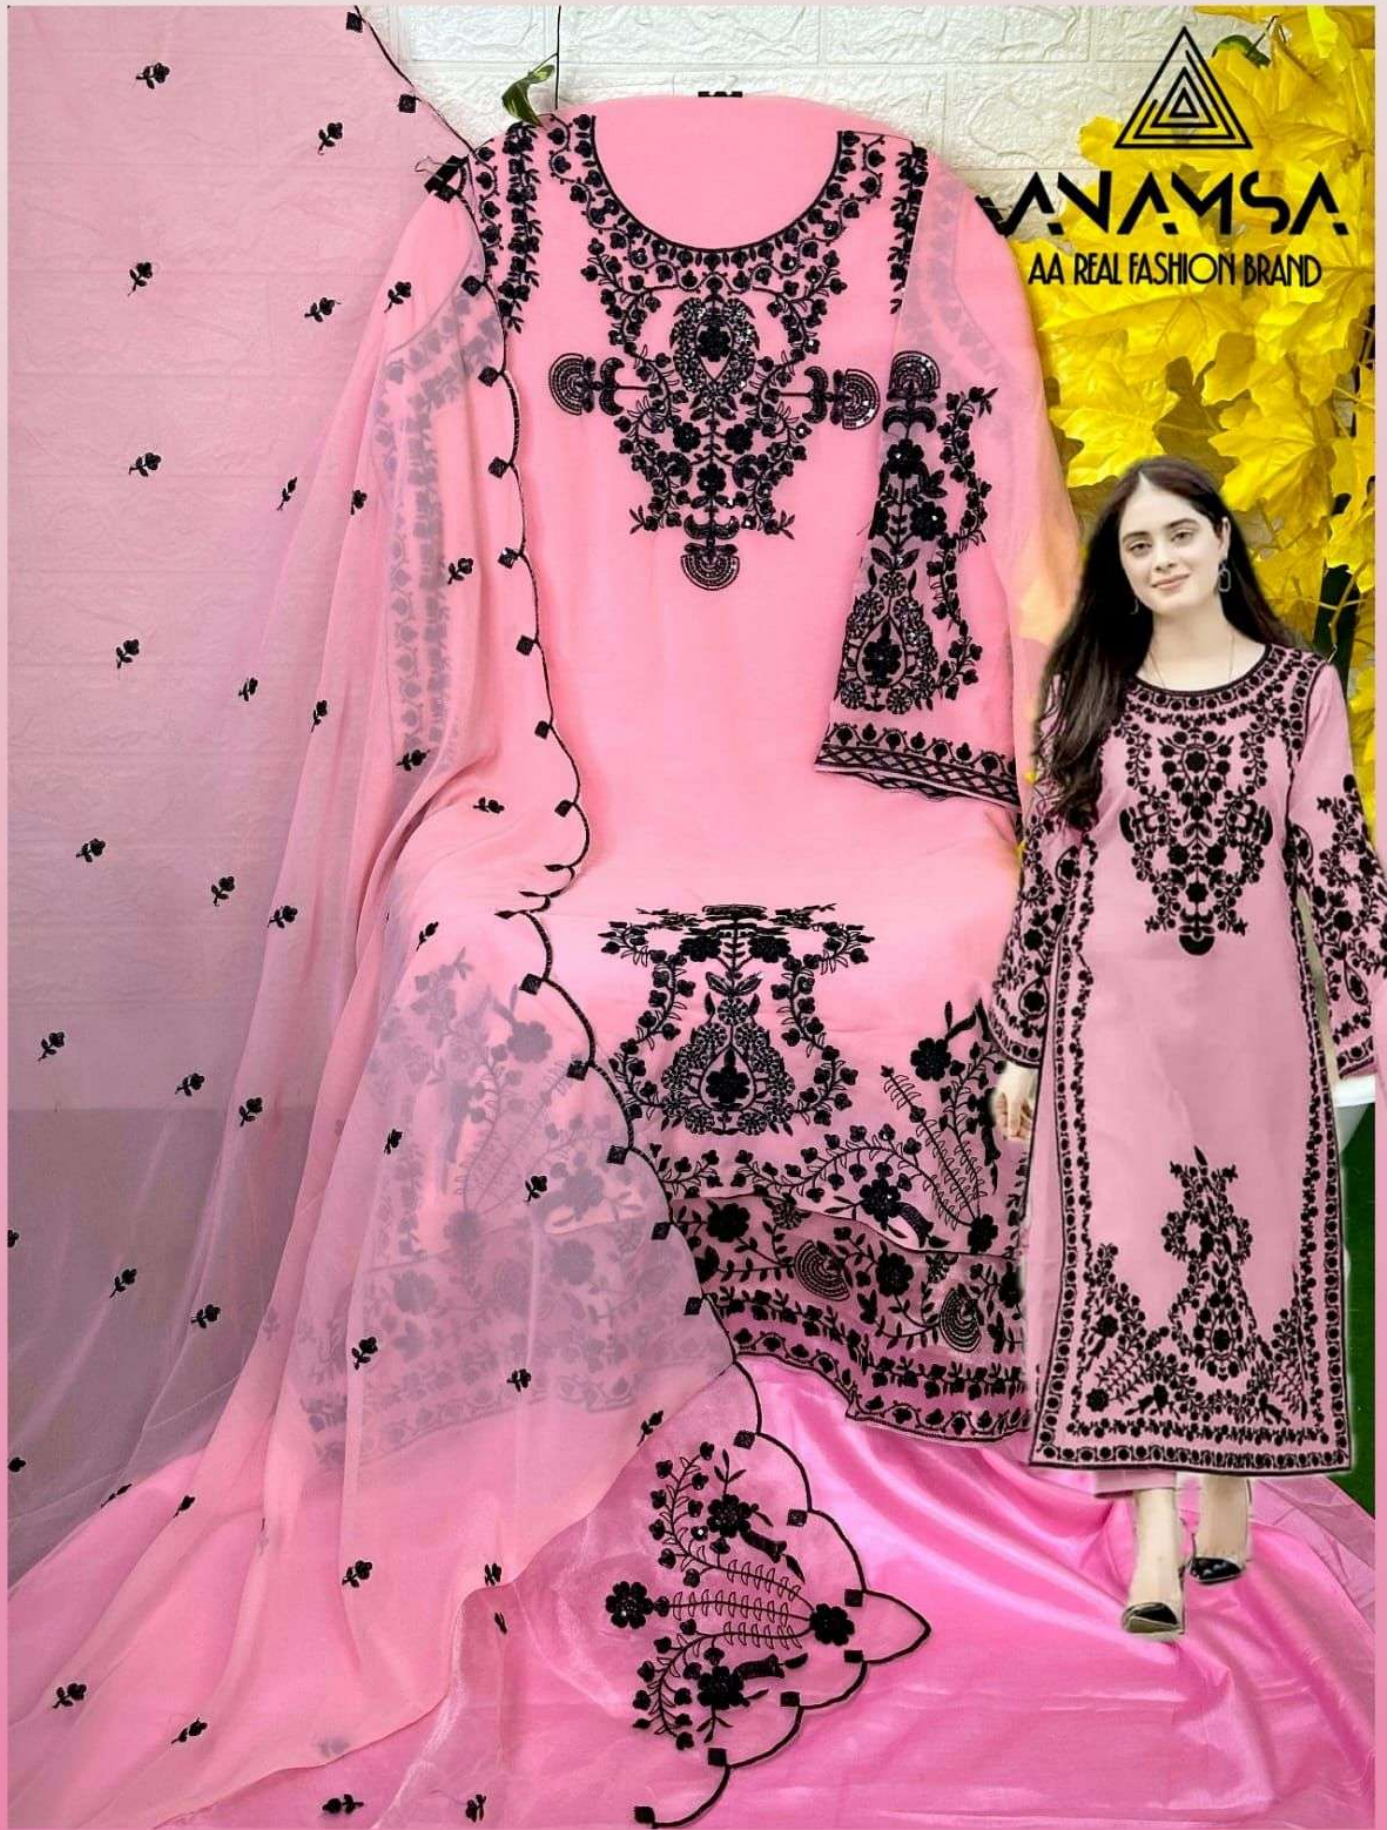

ANAMSA
HIT BEAUTIFUL COLOURS

ANAMSA
HIT BEAUTIFUL COLOURS

SEMI STICH COLLECTION

TOP- PURE FOX GEORGETTE WITH HEAVY EMBROIDERY AND SEQUENCE WORK
BOTTOMINNER- DULL SHANTOON
DUPATTA- PURE GEORGETTE FANCY DUPATTA AND HEAVY EMBROIDERY

7773
D.No:-247-C

VANAMSA
AA REAL FASHION BRAND

ANAMSA
AA REAL FASHION BRAND

SEMI STICH COLLECTION

TOP- PURE FOX GEORGETTE WITH HEAVY EMBROIDERY AND SEQUENCE WORK
BOTTOMNER- DULL SHANTOON
DUPATTA- PURE GEORGETTE FANCY DUPATTA AND HEAVY EMBROIDERY

7773
D.No:-247-D

VANAMSA
AA REAL FASHION BRAND

ANAMSA
HIT BEAUTIFUL COLOURS

TOP- PURE FOX GEORGETTE WITH HEAVY EMBROIDERY AND SEQUENCE WORK
BOTTOMINNER- DULL SHANTOON
DUPATTA- PURE GEORGETTE FANCY DUPATTA AND HEAVY EMBROIDERY

7773
D.No:-247 A

7773
D.No:-247 B

7773
D.No:-247 C

7773
D.No:-247 D

SEMI STICH COLLECTION

TOP- PURE FOX GEORGETTE WITH HEAVY EMBROIDERY AND SEQUENCE WORK
BOTTOMNER- DULL SHANTOON
DUPATTA- PURE GEORGETTE FANCY DUPATTA AND HEAVY EMBROIDERY