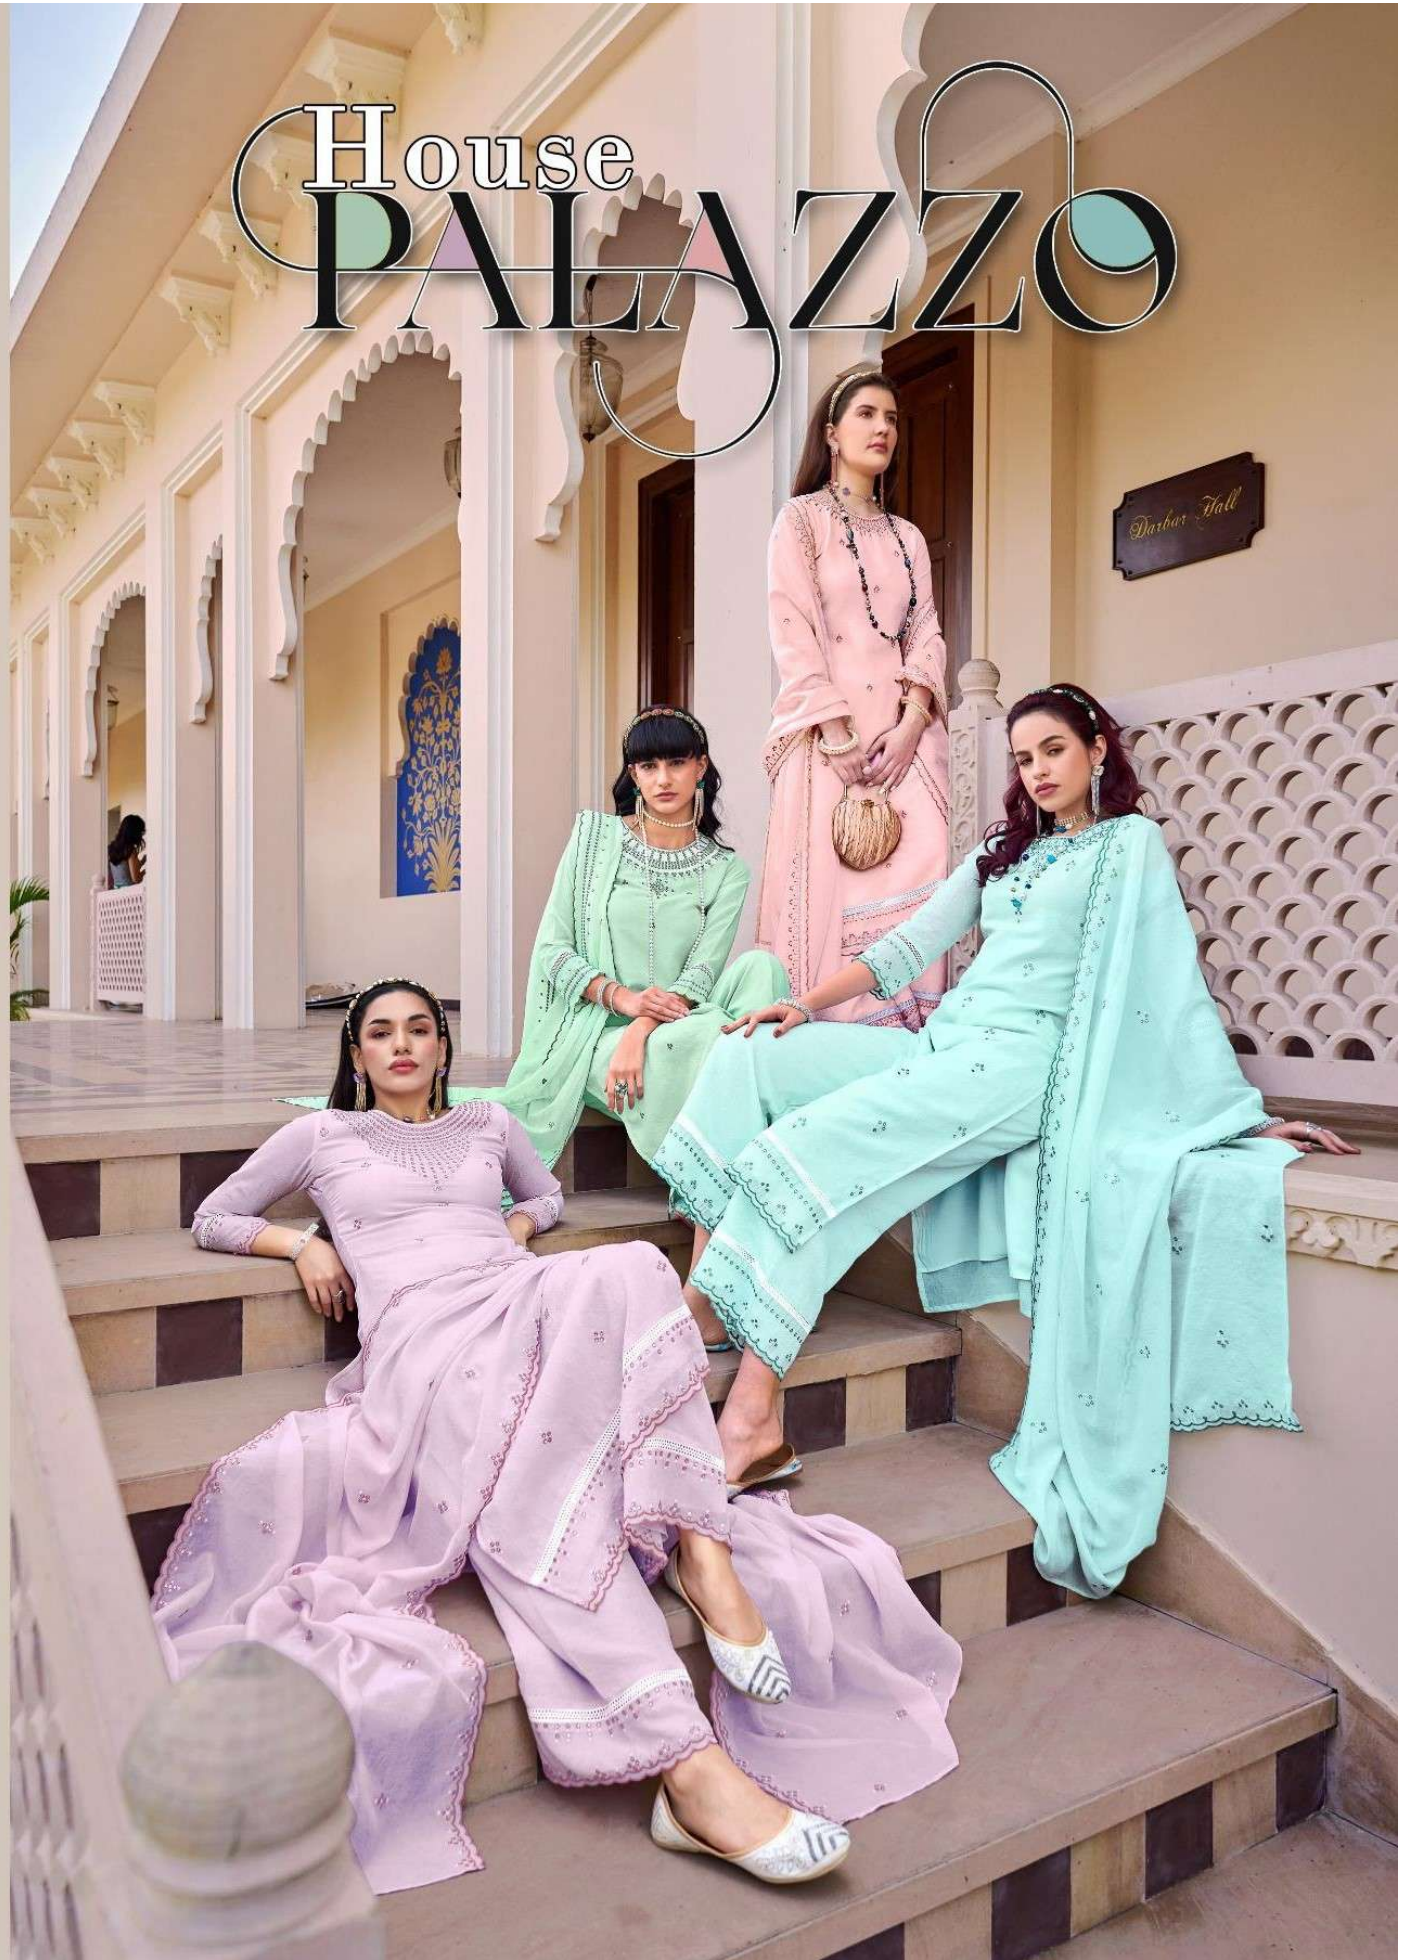

House PALAZZO