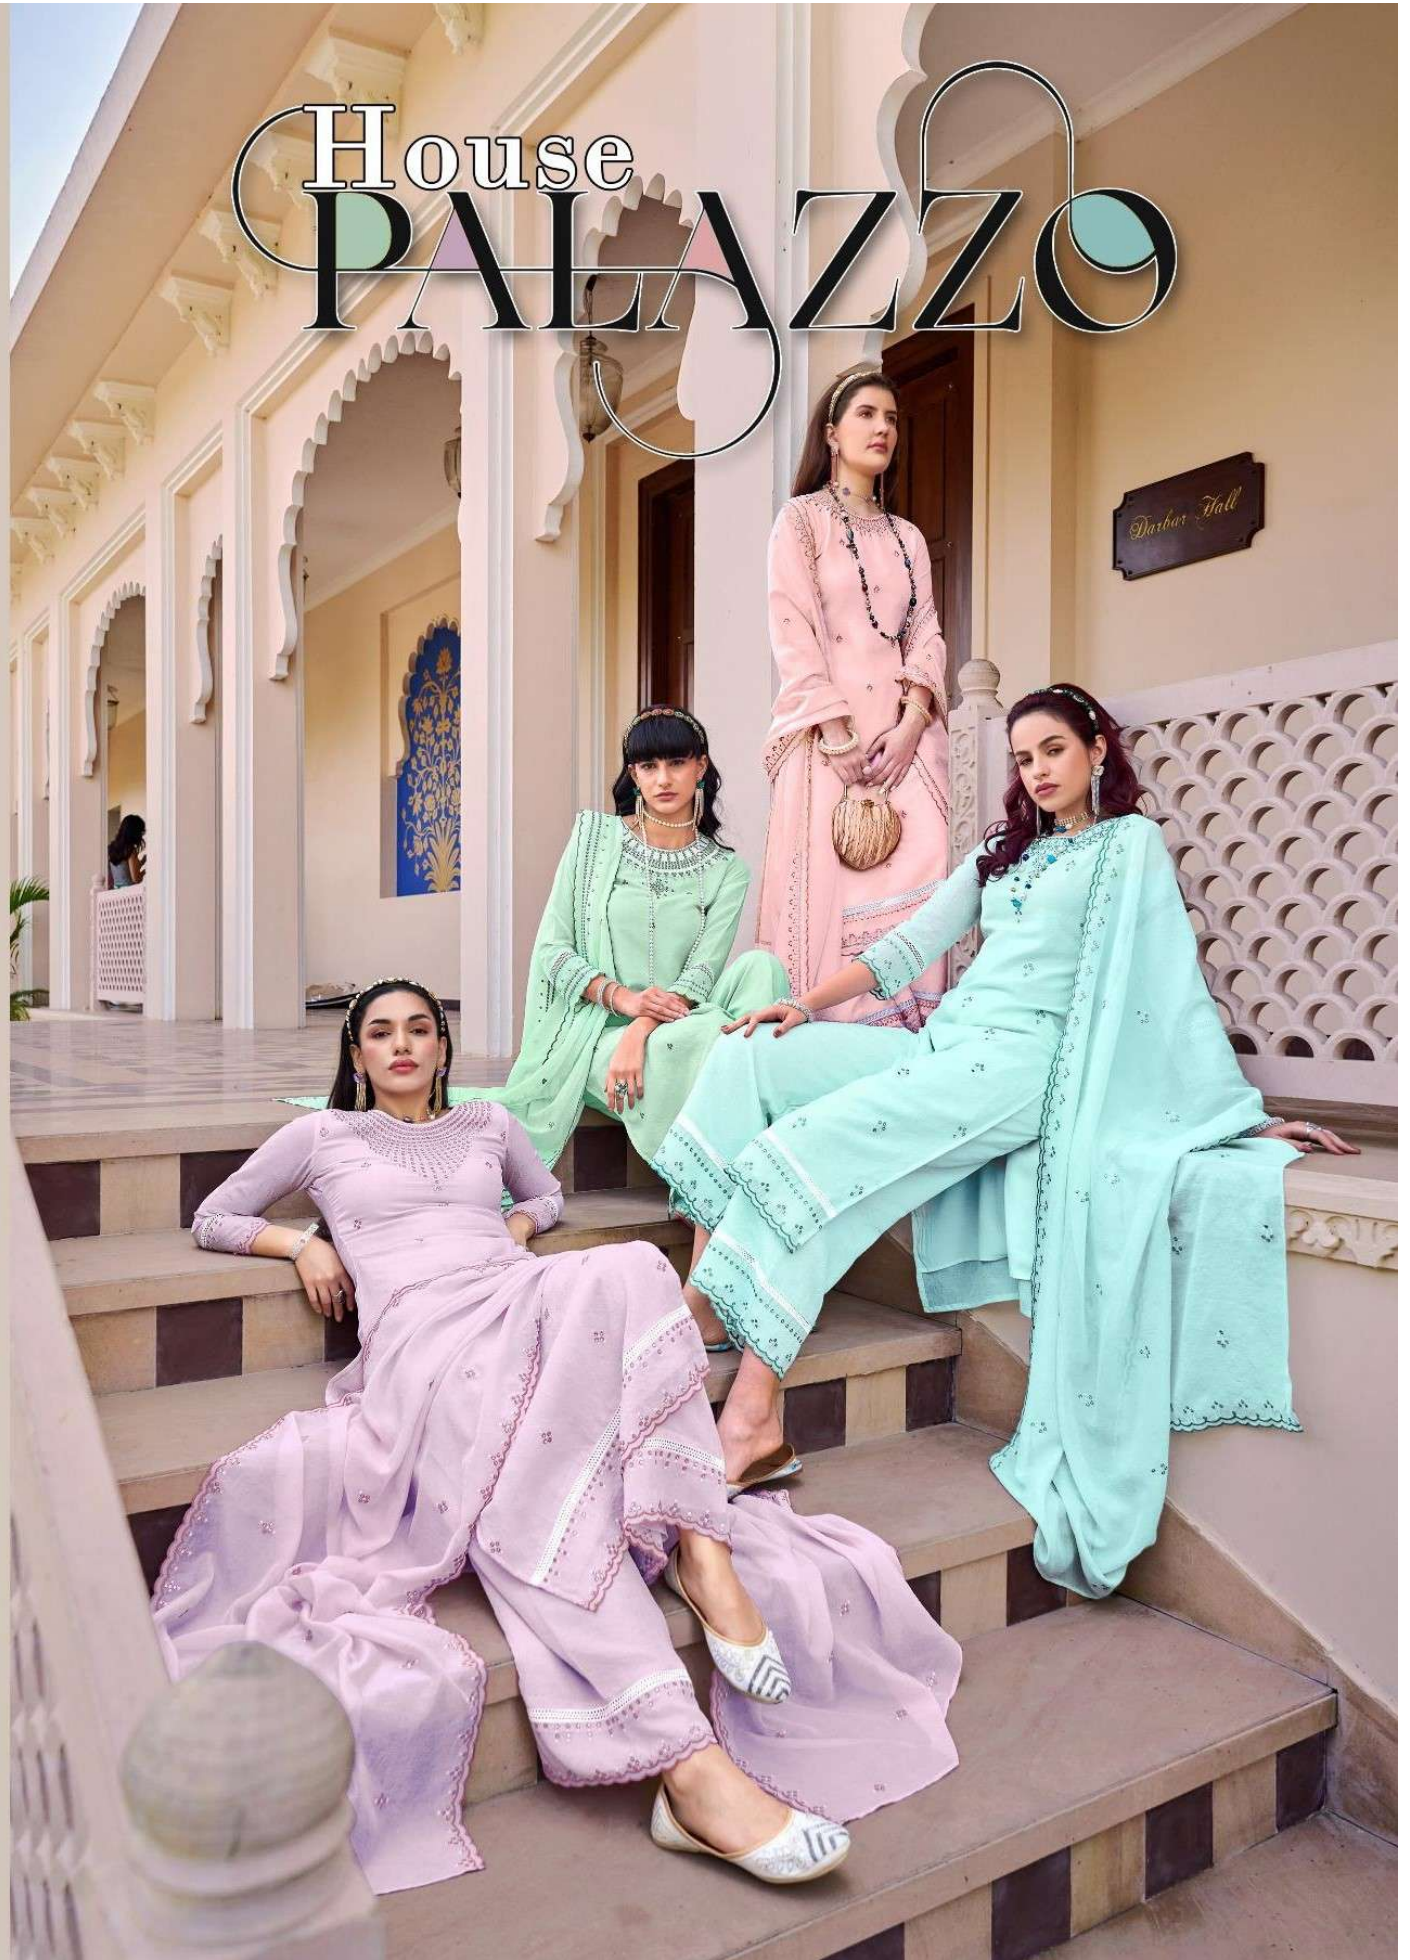

House PALAZZO

Isavasyam

• Corporation •

House
PALAZZO

Size M-L-XL-XXL-3XL-4XL-5XL

EID ☽ Palazzo Collection

TOP WITH INNER

Crush sweet doll Fabric with inner+Fancy frant & sleeve work+Handwork Nack+chikan Laice.

PALAZZO WITH INNER

Crush sweet doll Fabric with inner+ Fancy work & chikan work Laice.

DUPATTA

Crush sweet doll Fabric with Fancy work+cut work dupatta

INNER

Soft butter crep.

Dispaching - Saturday.

#corporatcollection