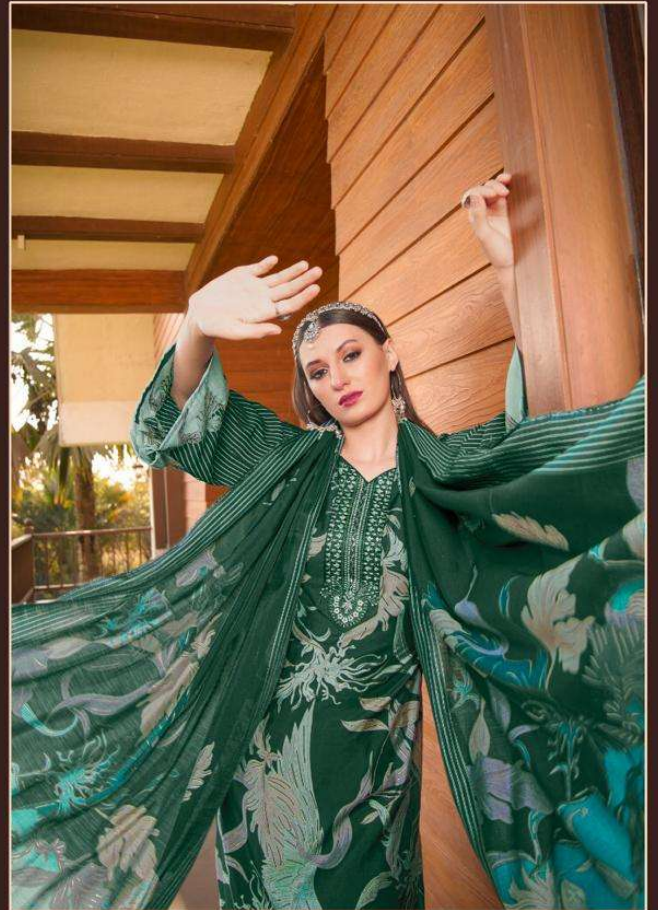

  
**Majesty**  
the joy of dressing

*Royal*

ETHNICALLY EL-  
EGANT, INHER-  
ENTLY STYLISH

D.NO  
5001  
✿

MY LIFE MAY BE  
CRUMBLLED BUT  
MY SALWAR IS  
PLEATED PER-  
FECTION

D.NO  
5006

5001

5002

5003

5004

5005

5006

PLEATS PAT-  
TERNS, AND PUN-  
JABI BEATS

D.NO  
5002

  
**Majesty**  
the joy of dressing

*Royal*