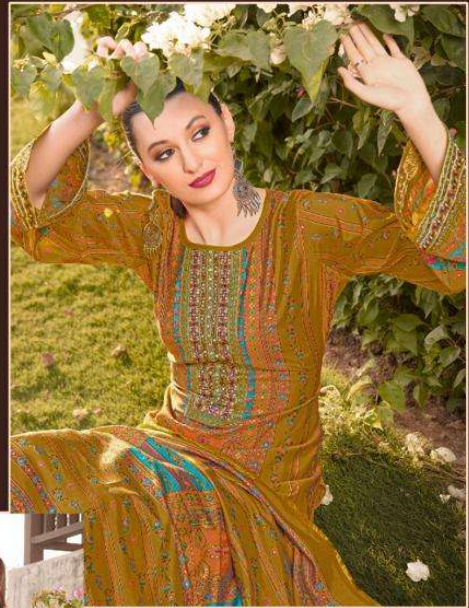

  
**Majesty**  
the joy of dressing

*Royal*

ETHNICALLY EL-  
EGANT, INHER-  
ENTLY STYLISH

D.NO  
5001  
✿

MY LIFE MAY BE  
CRUMBLLED BUT  
MY SALWAR IS  
PLEATED PER-  
FECTION

D.NO  
5006

5001

5002

5003

5004

5005

5006

PLEATS PAT-  
TERNS, AND PUN-  
JABI BEATS

D.NO  
5002

  
**Majesty**  
the joy of dressing

*Royal*