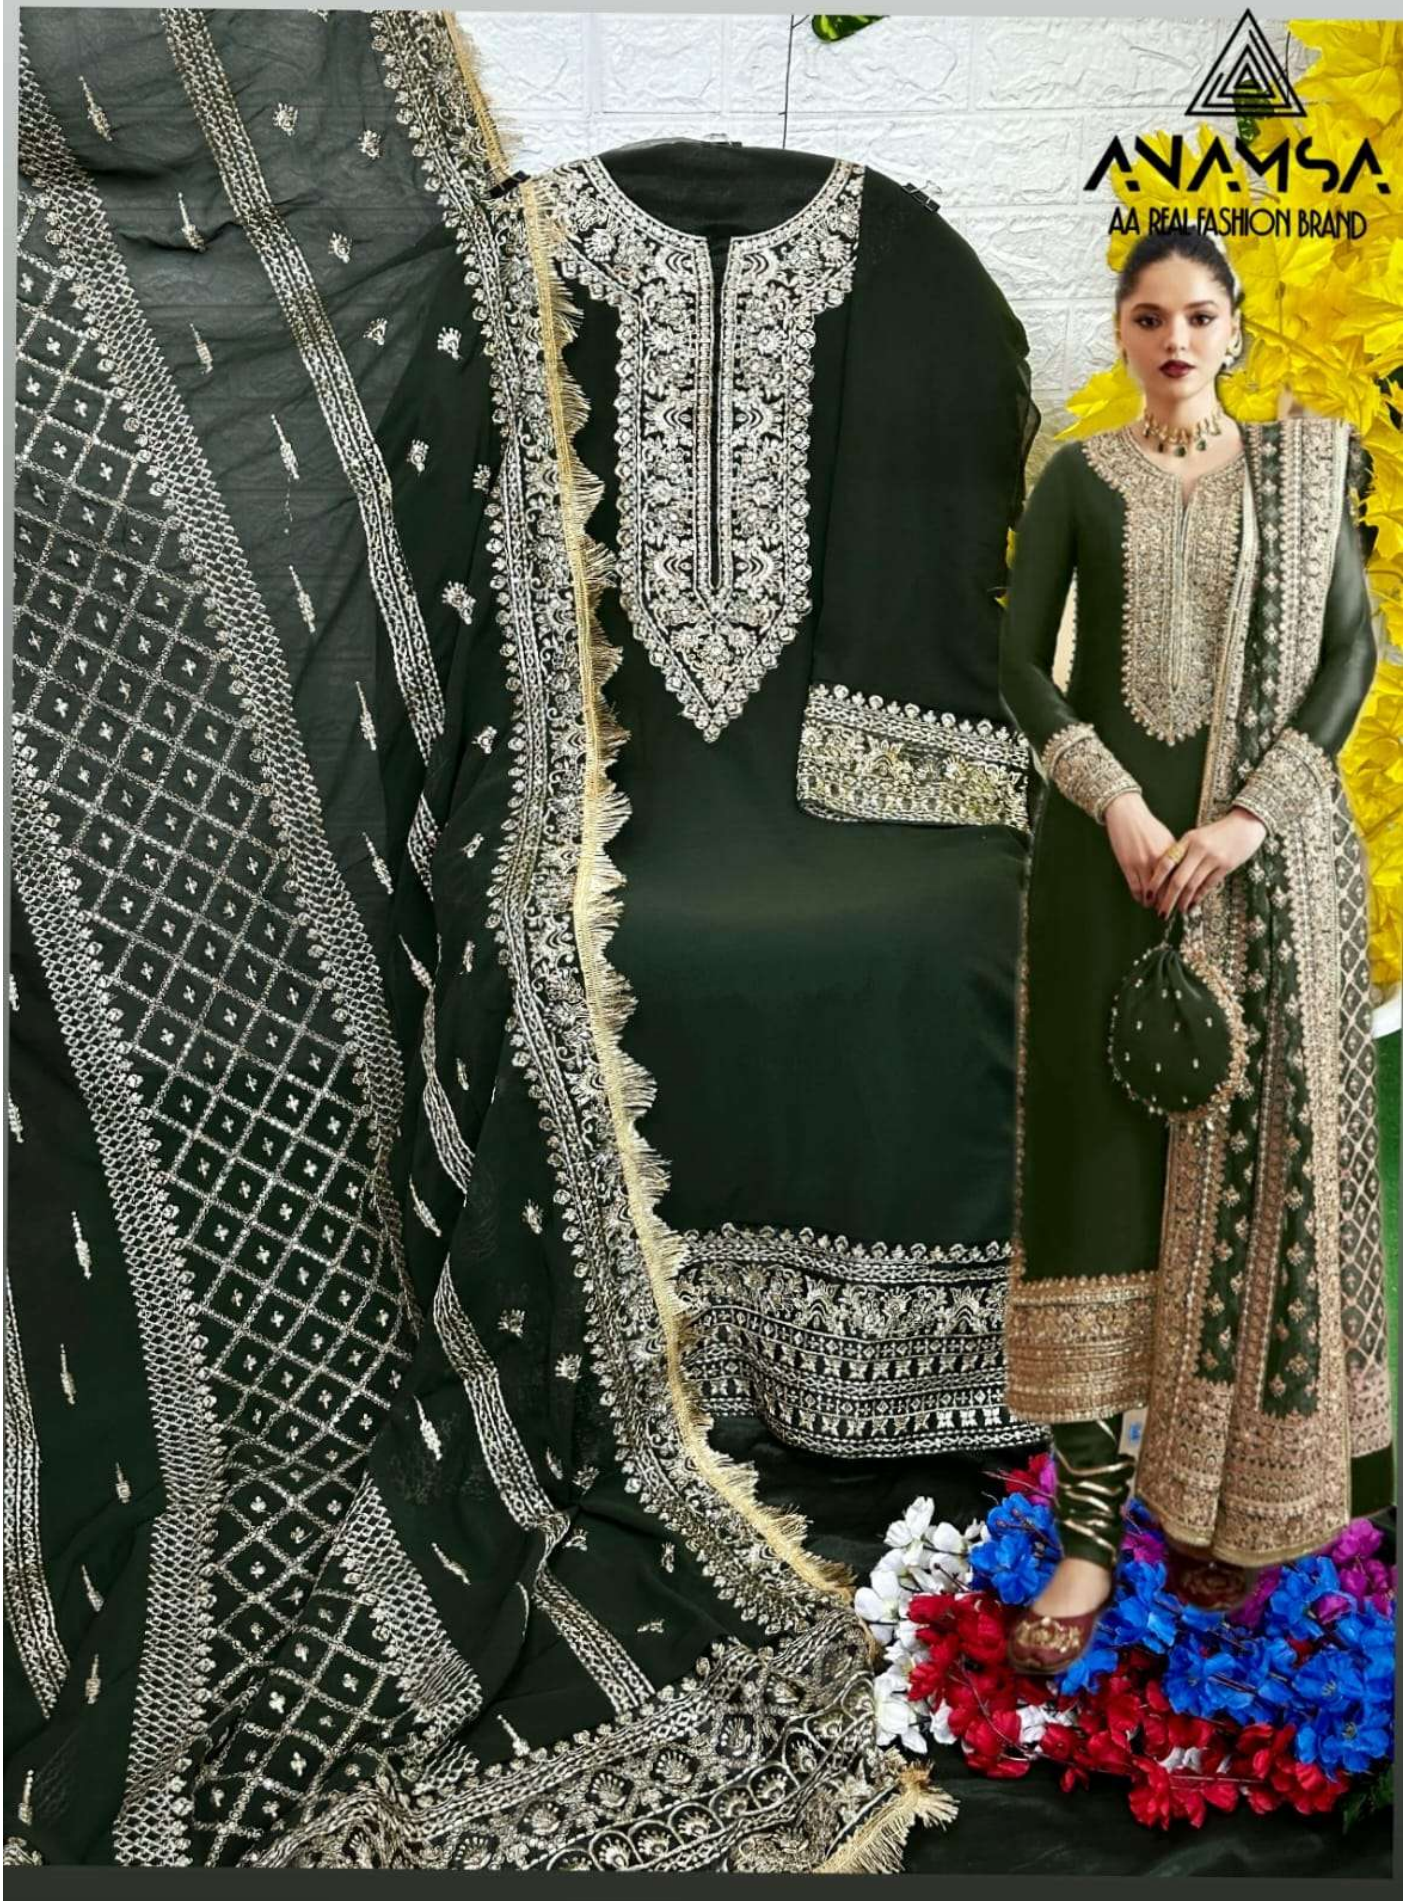

ANAMSA
HIT BEAUTIFUL COLOURS

TOP- PURE FOX GEORGETTE WITH HEAVY EMBROIDERY AND SEQUENCE WORK
BOTTOMINNER- DULL SHANTOON
DUPATTA- PURE FOX GEORGETTE FANCY DUPATTA AND HEAVY EMBROIDERY

7773
D.No:-411 A

7773
D.No:-411 B

7773
D.No:-411 C

7773
D.No:-411 D

ANAMSA

AA REAL FASHION BRAND

ANAMSA
AA REAL FASHION BRAND

ANAMSA
AA REAL FASHION BRAND

ANAMSA
AA REAL FASHION BRAND

TOP- PURE FOX GEORGETTE WITH HEAVY EMBROIDERY AND SEQUENCE WORK
BOTTOM/INNER- DULL SHANTOON
DUPATTA- PURE FOX GEORGETTE FANCY DUPATTA AND HEAVY EMBROIDERY

7773
D.No:-411 D

TOP- PURE FOX GEORGETTE WITH HEAVY EMBROIDERY AND SEQUENCE WORK
BOTTOM/INNER- DULL SHANTOON
DUPATTA- PURE FOX GEORGETTE FANCY DUPATTA AND HEAVY EMBROIDERY

7773
D.No:-411 B

TOP- PURE FOX GEORGETTE WITH HEAVY EMBROIDERY AND SEQUENCE WORK
BOTTOM/INNER- DULL SHANTOON
DUPATTA- PURE FOX GEORGETTE FANCY DUPATTA AND HEAVY EMBROIDERY

7773
D.No:-411 A

TOP- PURE FOX GEORGETTE WITH HEAVY EMBROIDERY AND SEQUENCE WORK
BOTTOM/INNER- DULL SHANTOON
DUPATTA- PURE FOX GEORGETTE FANCY DUPATTA AND HEAVY EMBROIDERY

7773
D.No:-411 C