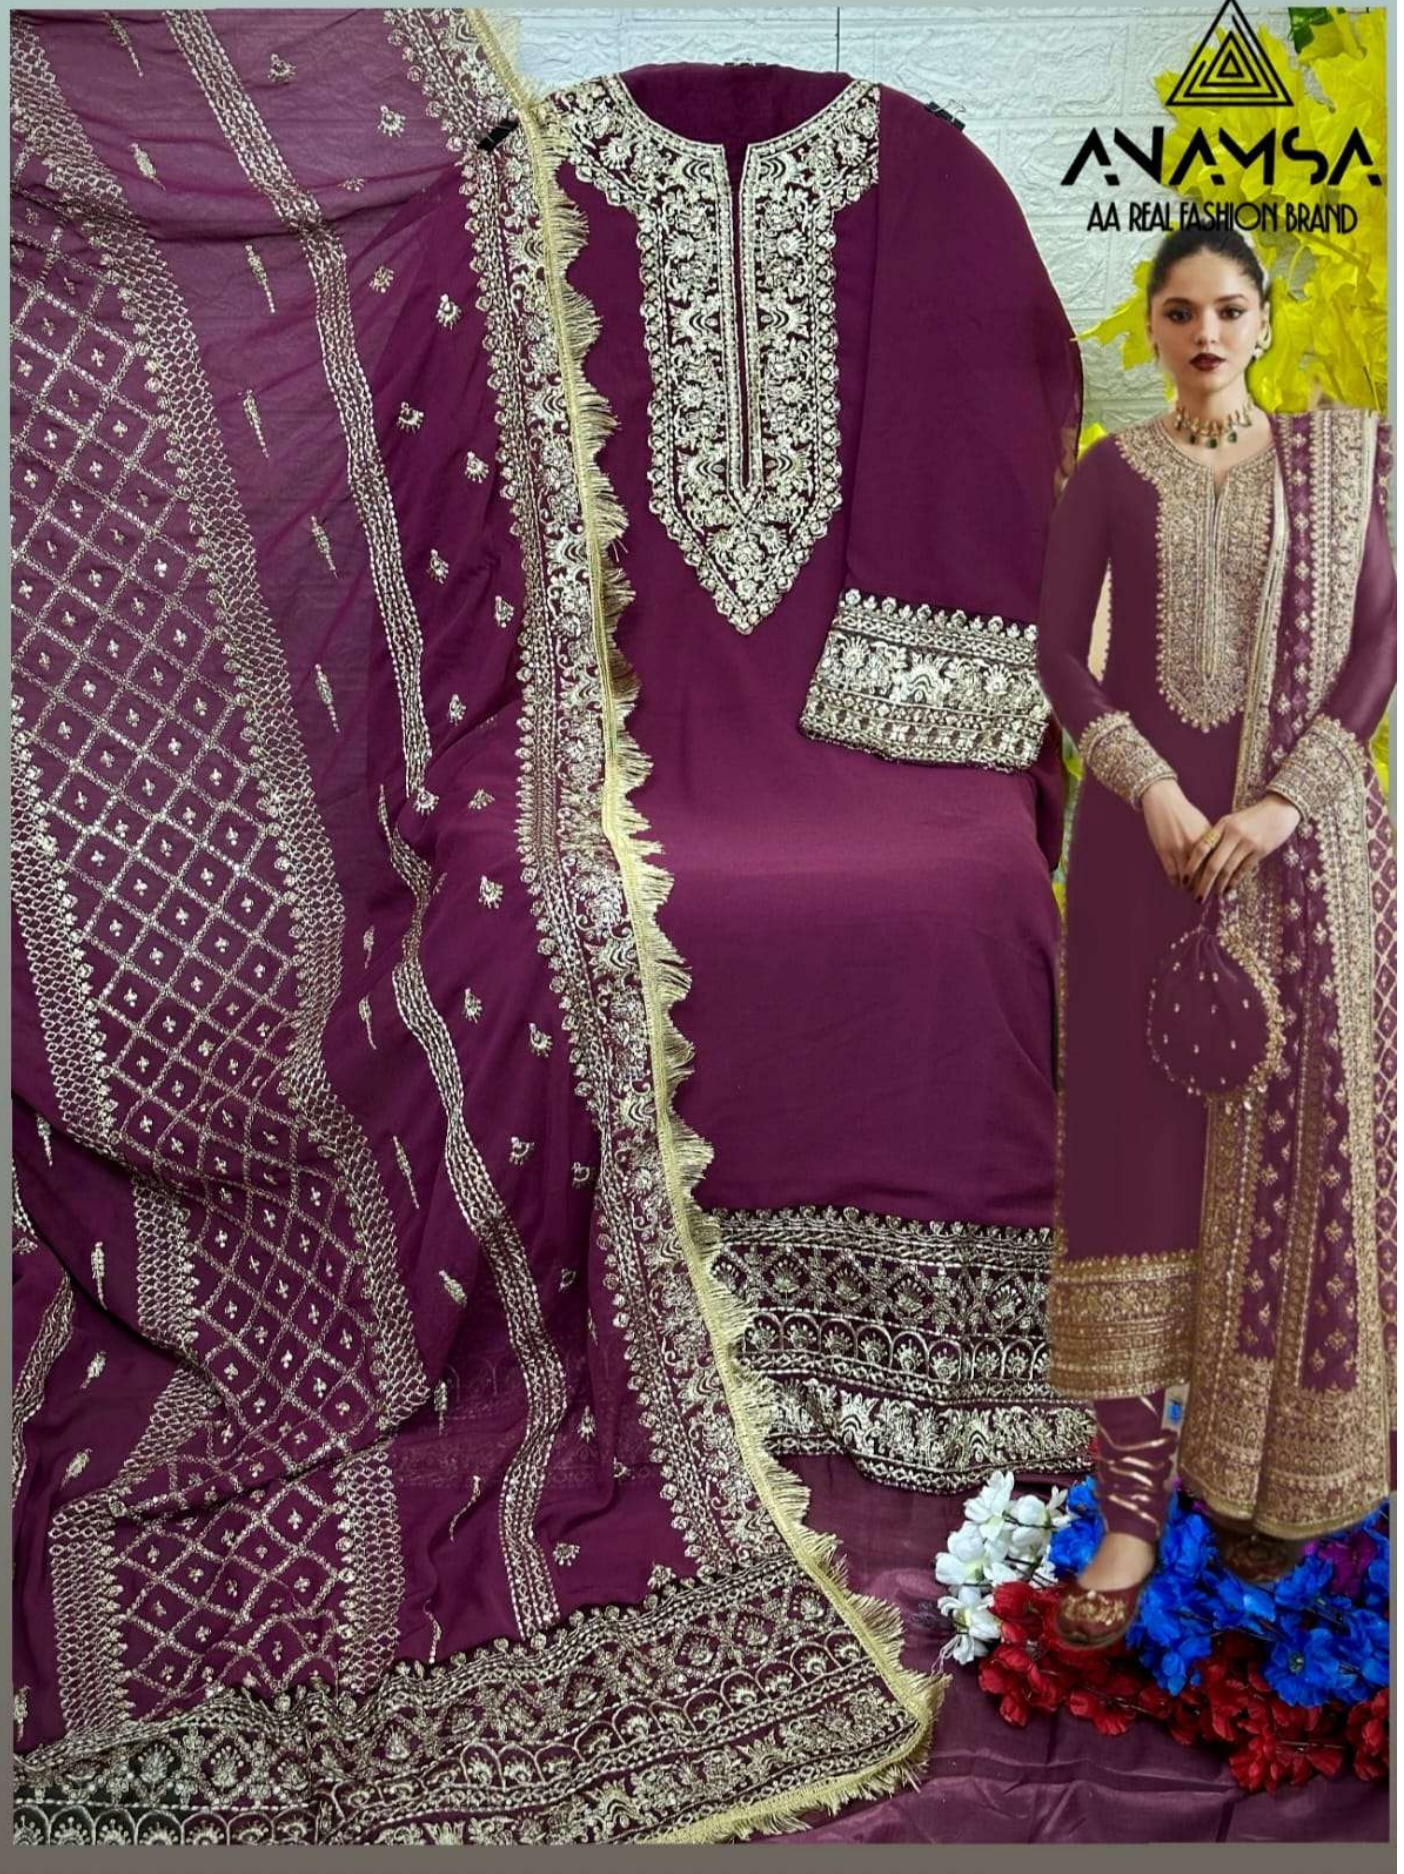

ANAMSA
HIT BEAUTIFUL COLOURS

TOP- PURE FOX GEORGETTE WITH HEAVY EMBROIDERY AND SEQUENCE WORK
BOTTOMINNER- DULL SHANTOON
DUPATTA- PURE FOX GEORGETTE FANCY DUPATTA AND HEAVY EMBROIDERY

7773
D.No:-411 A

7773
D.No:-411 B

7773
D.No:-411 C

7773
D.No:-411 D

ANAMSA

AA REAL FASHION BRAND

ANAMSA
AA REAL FASHION BRAND

ANAMSA
AA REAL FASHION BRAND

ANAMSA
AA REAL FASHION BRAND

TOP- PURE FOX GEORGETTE WITH HEAVY EMBROIDERY AND SEQUENCE WORK
BOTTOM/INNER- DULL SHANTOON
DUPATTA- PURE FOX GEORGETTE FANCY DUPATTA AND HEAVY EMBROIDERY

7773
D.No:-411 D

TOP- PURE FOX GEORGETTE WITH HEAVY EMBROIDERY AND SEQUENCE WORK
BOTTOM/INNER- DULL SHANTOON
DUPATTA- PURE FOX GEORGETTE FANCY DUPATTA AND HEAVY EMBROIDERY

7773
D.No:-411 B

TOP- PURE FOX GEORGETTE WITH HEAVY EMBROIDERY AND SEQUENCE WORK
BOTTOM/INNER- DULL SHANTOON
DUPATTA- PURE FOX GEORGETTE FANCY DUPATTA AND HEAVY EMBROIDERY

7773
D.No:-411 A

TOP- PURE FOX GEORGETTE WITH HEAVY EMBROIDERY AND SEQUENCE WORK
BOTTOM/INNER- DULL SHANTOON
DUPATTA- PURE FOX GEORGETTE FANCY DUPATTA AND HEAVY EMBROIDERY

7773
D.No:-411 C