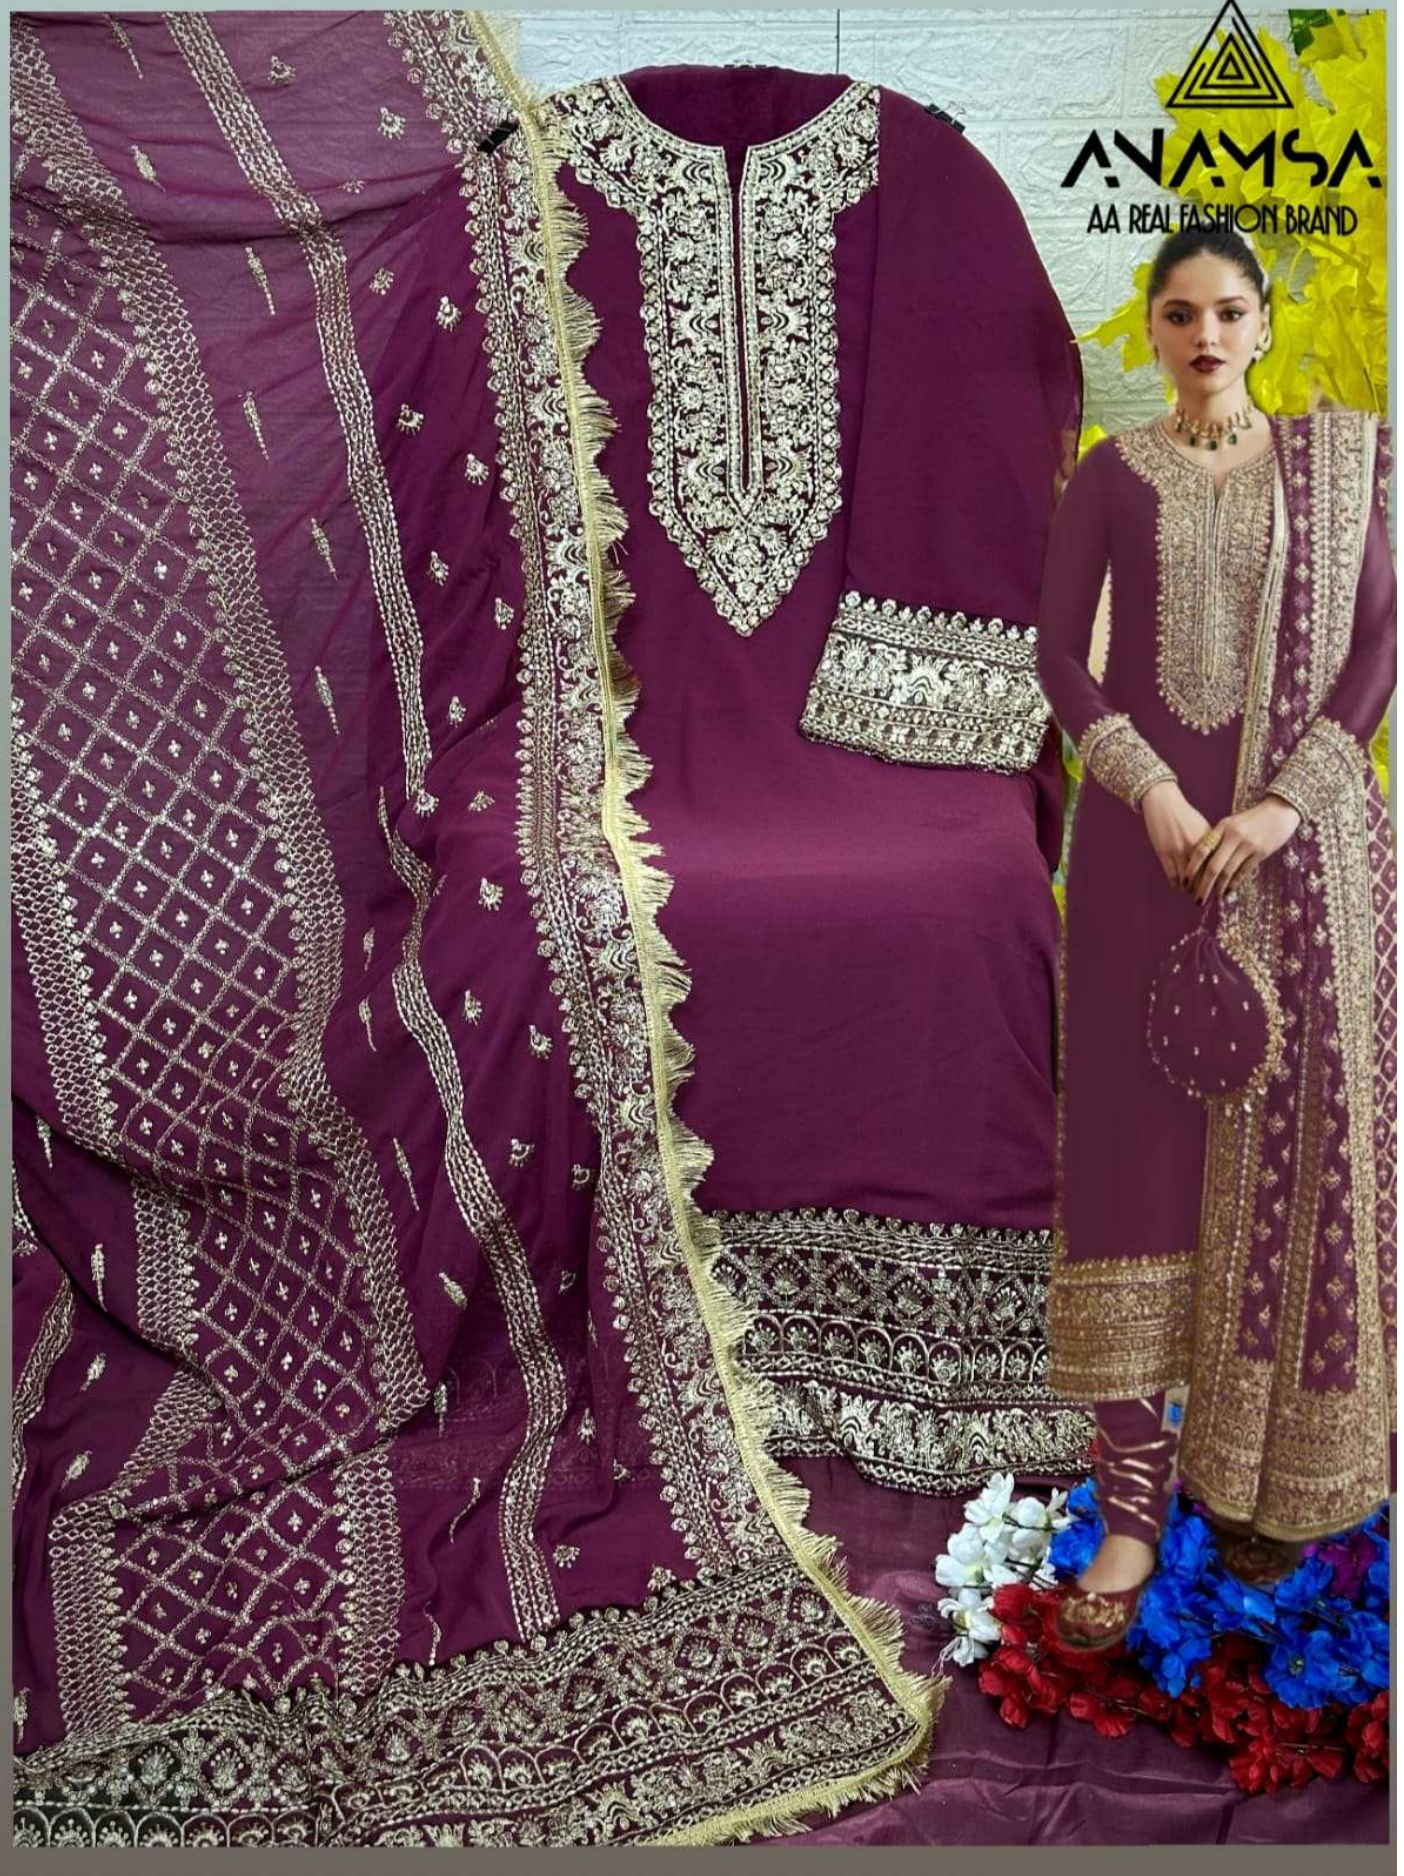

ANAMSA
HIT BEAUTIFUL COLOURS

TOP- PURE FOX GEORGETTE WITH HEAVY EMBROIDERY AND SEQUENCE WORK
BOTTOMINNER- DULL SHANTOON
DUPATTA- PURE FOX GEORGETTE FANCY DUPATTA AND HEAVY EMBROIDERY

7773
D.No:-411 A

7773
D.No:-411 B

7773
D.No:-411 C

7773
D.No:-411 D

ANAMSA

AA REAL FASHION BRAND

ANAMSA
AA REAL FASHION BRAND

ANAMSA
AA REAL FASHION BRAND

ANAMSA
AA REAL FASHION BRAND

TOP- PURE FOX GEORGETTE WITH HEAVY EMBROIDERY AND SEQUENCE WORK
BOTTOM/INNER- DULL SHANTOON
DUPATTA- PURE FOX GEORGETTE FANCY DUPATTA AND HEAVY EMBROIDERY

7773
D.No:-411 D

TOP- PURE FOX GEORGETTE WITH HEAVY EMBROIDERY AND SEQUENCE WORK
BOTTOM/INNER- DULL SHANTOON
DUPATTA- PURE FOX GEORGETTE FANCY DUPATTA AND HEAVY EMBROIDERY

7773
D.No:-411 B

TOP- PURE FOX GEORGETTE WITH HEAVY EMBROIDERY AND SEQUENCE WORK
BOTTOM/INNER- DULL SHANTOON
DUPATTA- PURE FOX GEORGETTE FANCY DUPATTA AND HEAVY EMBROIDERY

7773
D.No:-411 A

TOP- PURE FOX GEORGETTE WITH HEAVY EMBROIDERY AND SEQUENCE WORK
BOTTOM/INNER- DULL SHANTOON
DUPATTA- PURE FOX GEORGETTE FANCY DUPATTA AND HEAVY EMBROIDERY

7773
D.No:-411 C