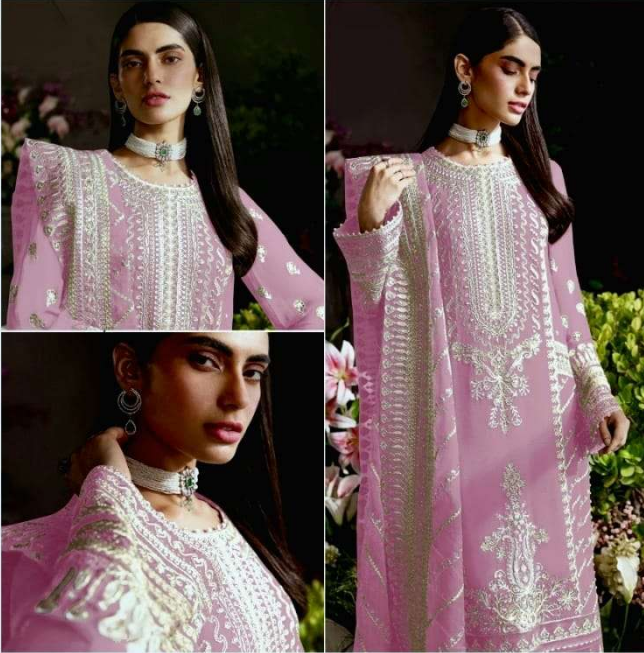

SEMI STICH COLLECTION

TOP- PURE GEORGETTE WITH HEAVY EMBROIDERY AND SEQUENCE WORK
BOTTOMINNER- DULL SHANTOON
DUPATTA- PURE GEORGETTE FANCY DUPATTA AND HEAVY EMBROIDERY

7773
D.No:-230 K