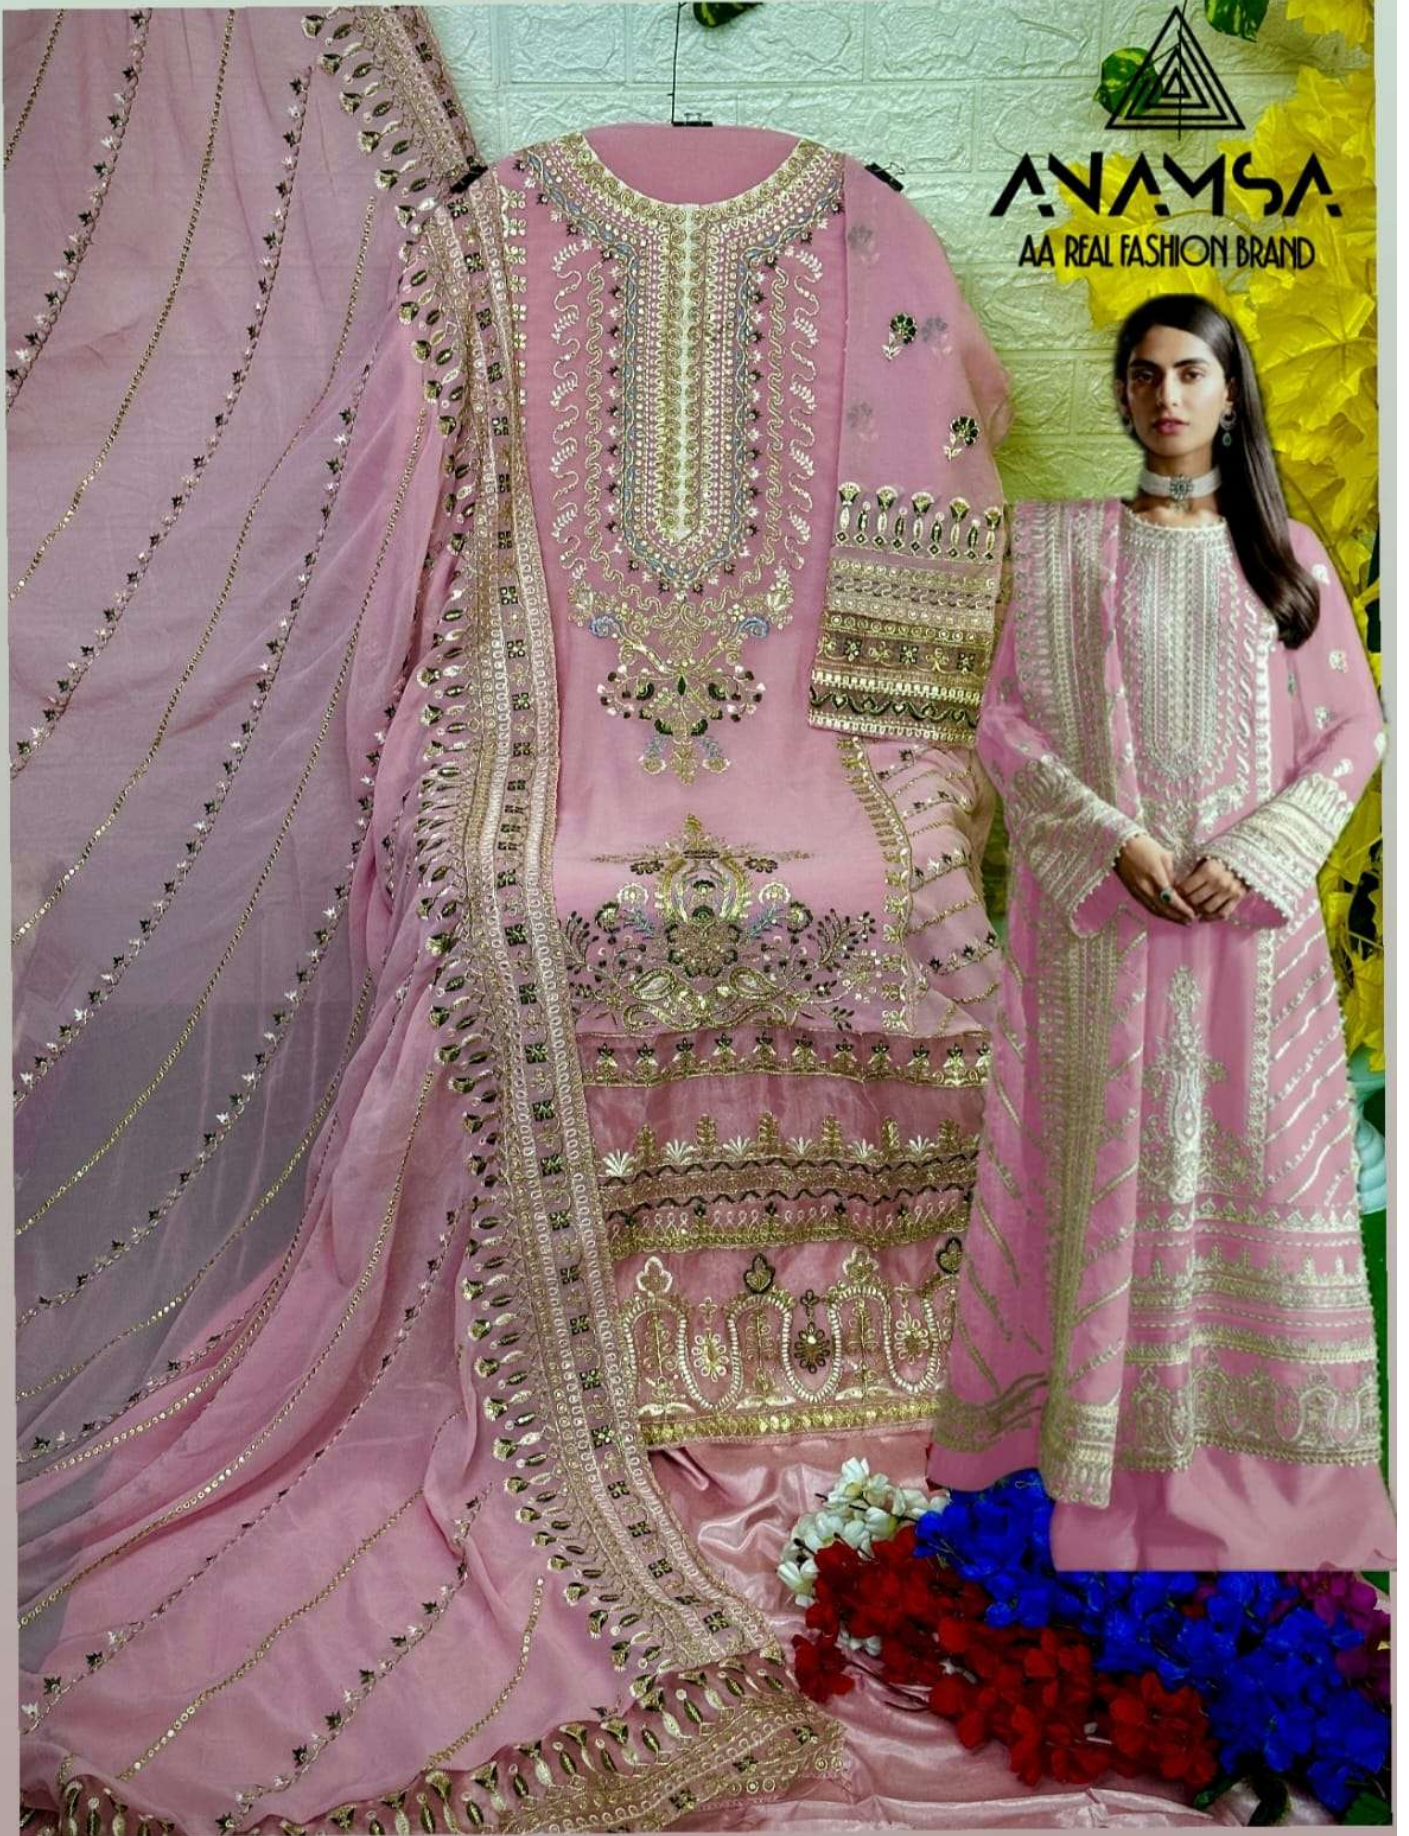

ANAMSA
AA REAL FASHION BRAND