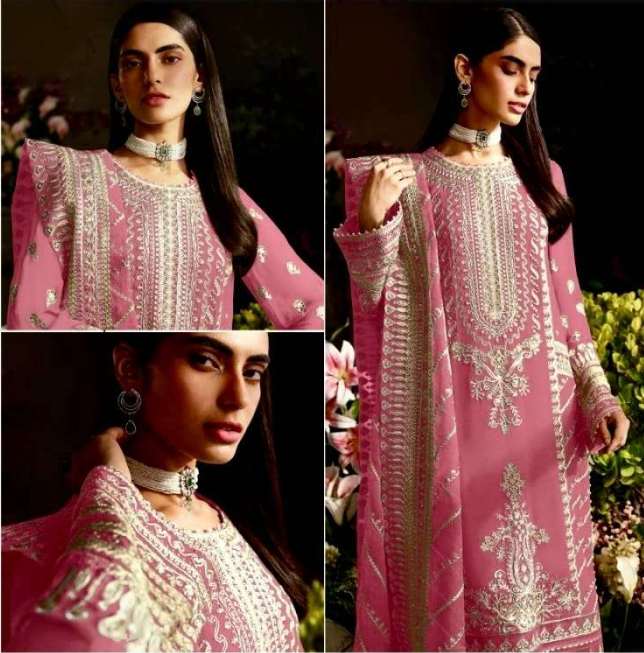

SEMI STICH COLLECTION

TOP- PURE GEORGETTE WITH HEAVY EMBROIDERY AND SEQUENCE WORK

BOTTOMINNER- DULL SHANTOON

DUPATTA- PURE GEORGETTE FANCY DUPATTA AND HEAVY EMBROIDERY

7773

D.No:-230 I