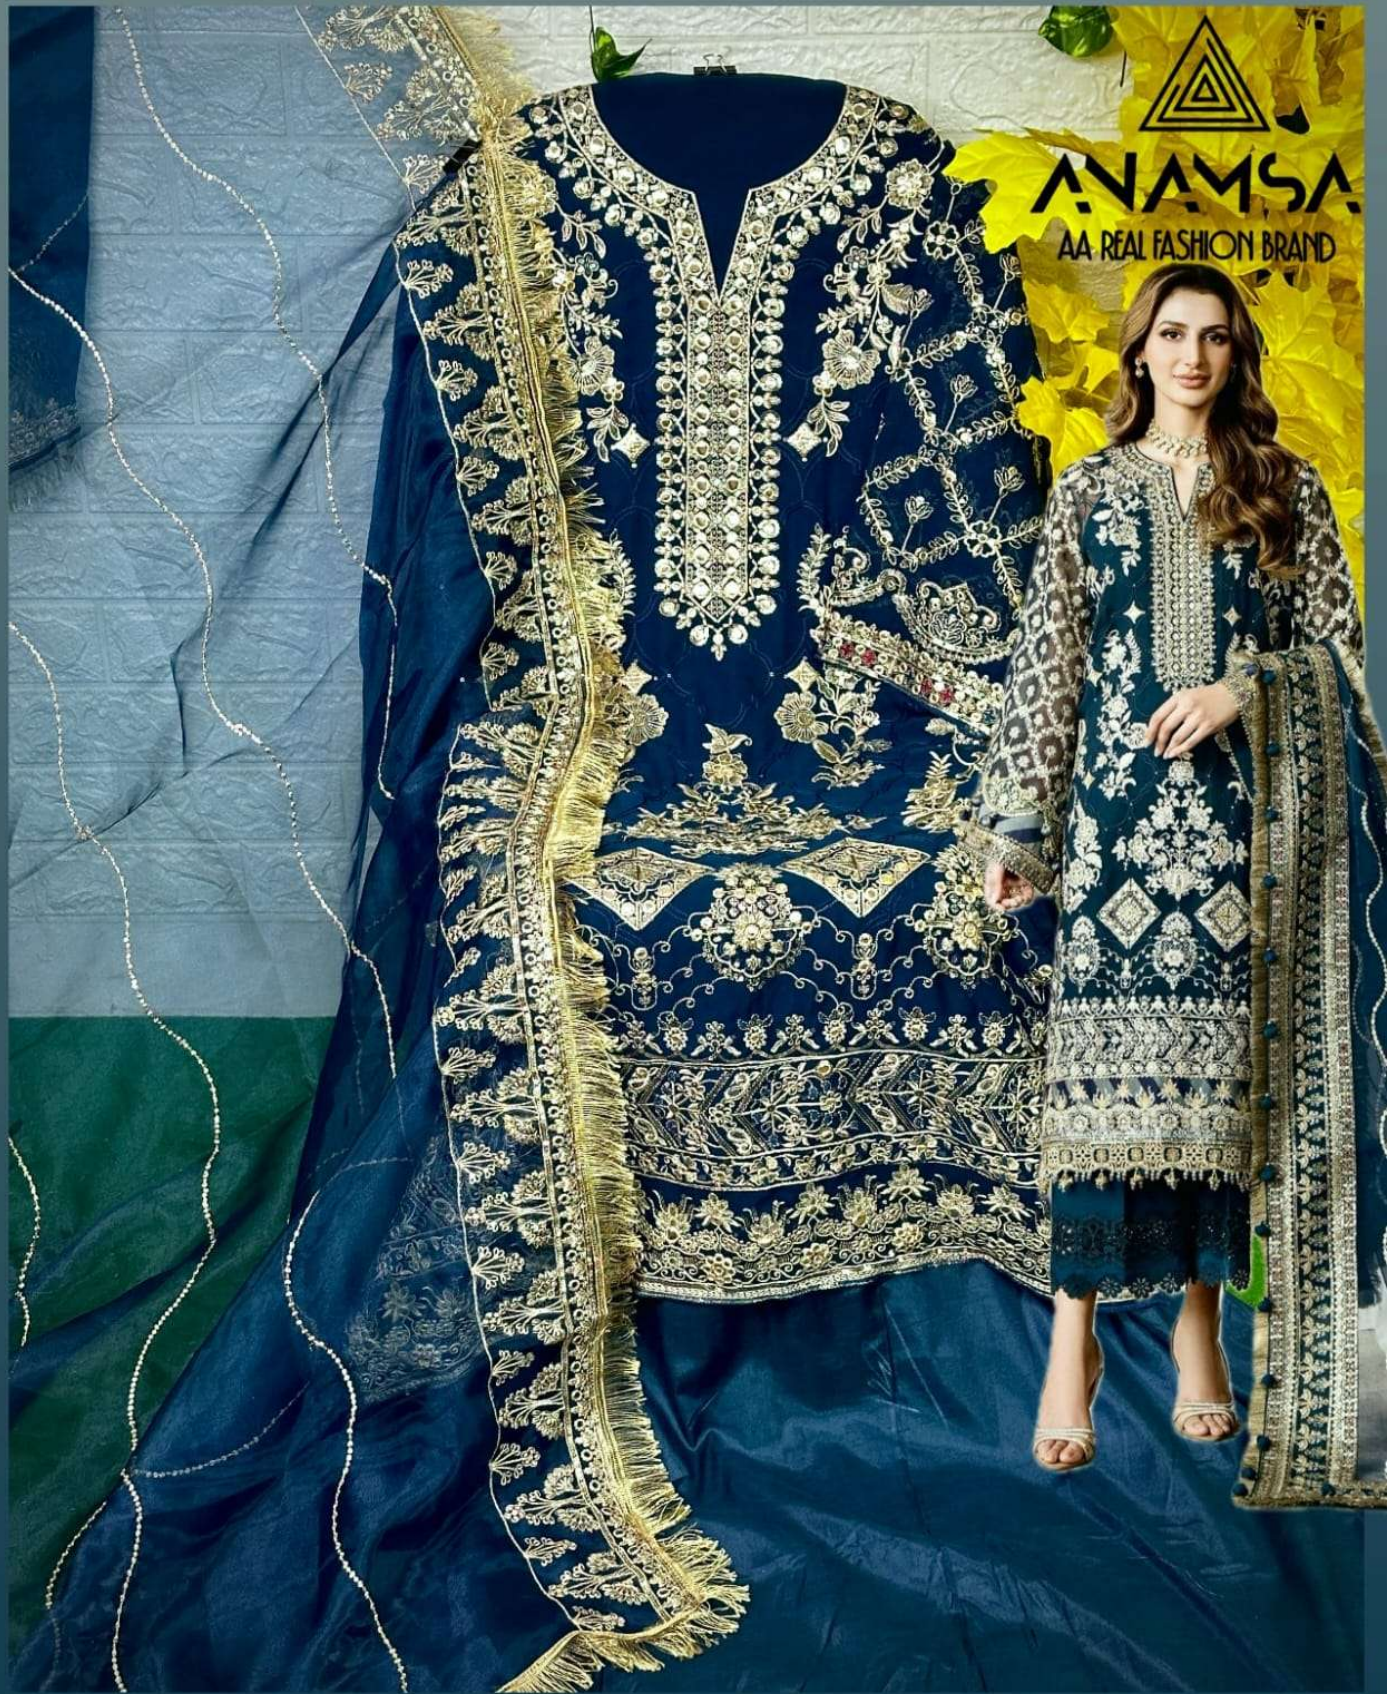

ANAMSA

AA REAL FASHION BRAND

TOP- PURE FOX GEORGETTE WITH HEAVY EMBROIDERY AND SEQUENCE WORK
BOTTOM/INNER- DULL SHANTOON
DUPATTA- PURE ORGANZA FANCY DUPATTA AND HEAVY EMBROIDERY

7773
D.No:-401 A

TOP- PURE FOX GEORGETTE WITH HEAVY EMBROIDERY AND SEQUENCE WORK
BOTTOM/INNER- DULL SHANTOON
DUPATTA- PURE ORGANZA FANCY DUPATTA AND HEAVY EMBROIDERY

7773
D.No:-401 C

TOP- PURE FOX GEORGETTE WITH HEAVY EMBROIDERY AND SEQUENCE WORK
BOTTOM/INNER- DULL SHANTOON
DUPATTA- PURE ORGANZA FANCY DUPATTA AND HEAVY EMBROIDERY

7773
D.No:-401 D

ANAMSA
AA REAL FASHION BRAND

ANAMSA
AA REAL FASHION BRAND

ANAMSA

AA REAL FASHION BRAND

ANAMSA
AA REAL FASHION BRAND

ANAMSA
HIT BEAUTIFUL COLOURS

TOP-PURE GEORGETTE WITH HEAVY EMBROIDERY AND SEQUENCE WORK
BOTTOM-INNER-DULL SHANTOON
DUPATTA- PURE GEORGETTE FANCY DUPATTA AND HEAVY EMBROIDERY

7773
D.No:-401 A

7773
D.No:-401 B

7773
D.No:-401 C

7773
D.No:-401 D

TOP- PURE FOX GEORGETTE WITH HEAVY EMBROIDERY AND SEQUENCE WORK
BOTTOM/INNER- DULL SHANTOON
DUPATTA- PURE ORGANZA FANCY DUPATTA AND HEAVY EMBROIDERY