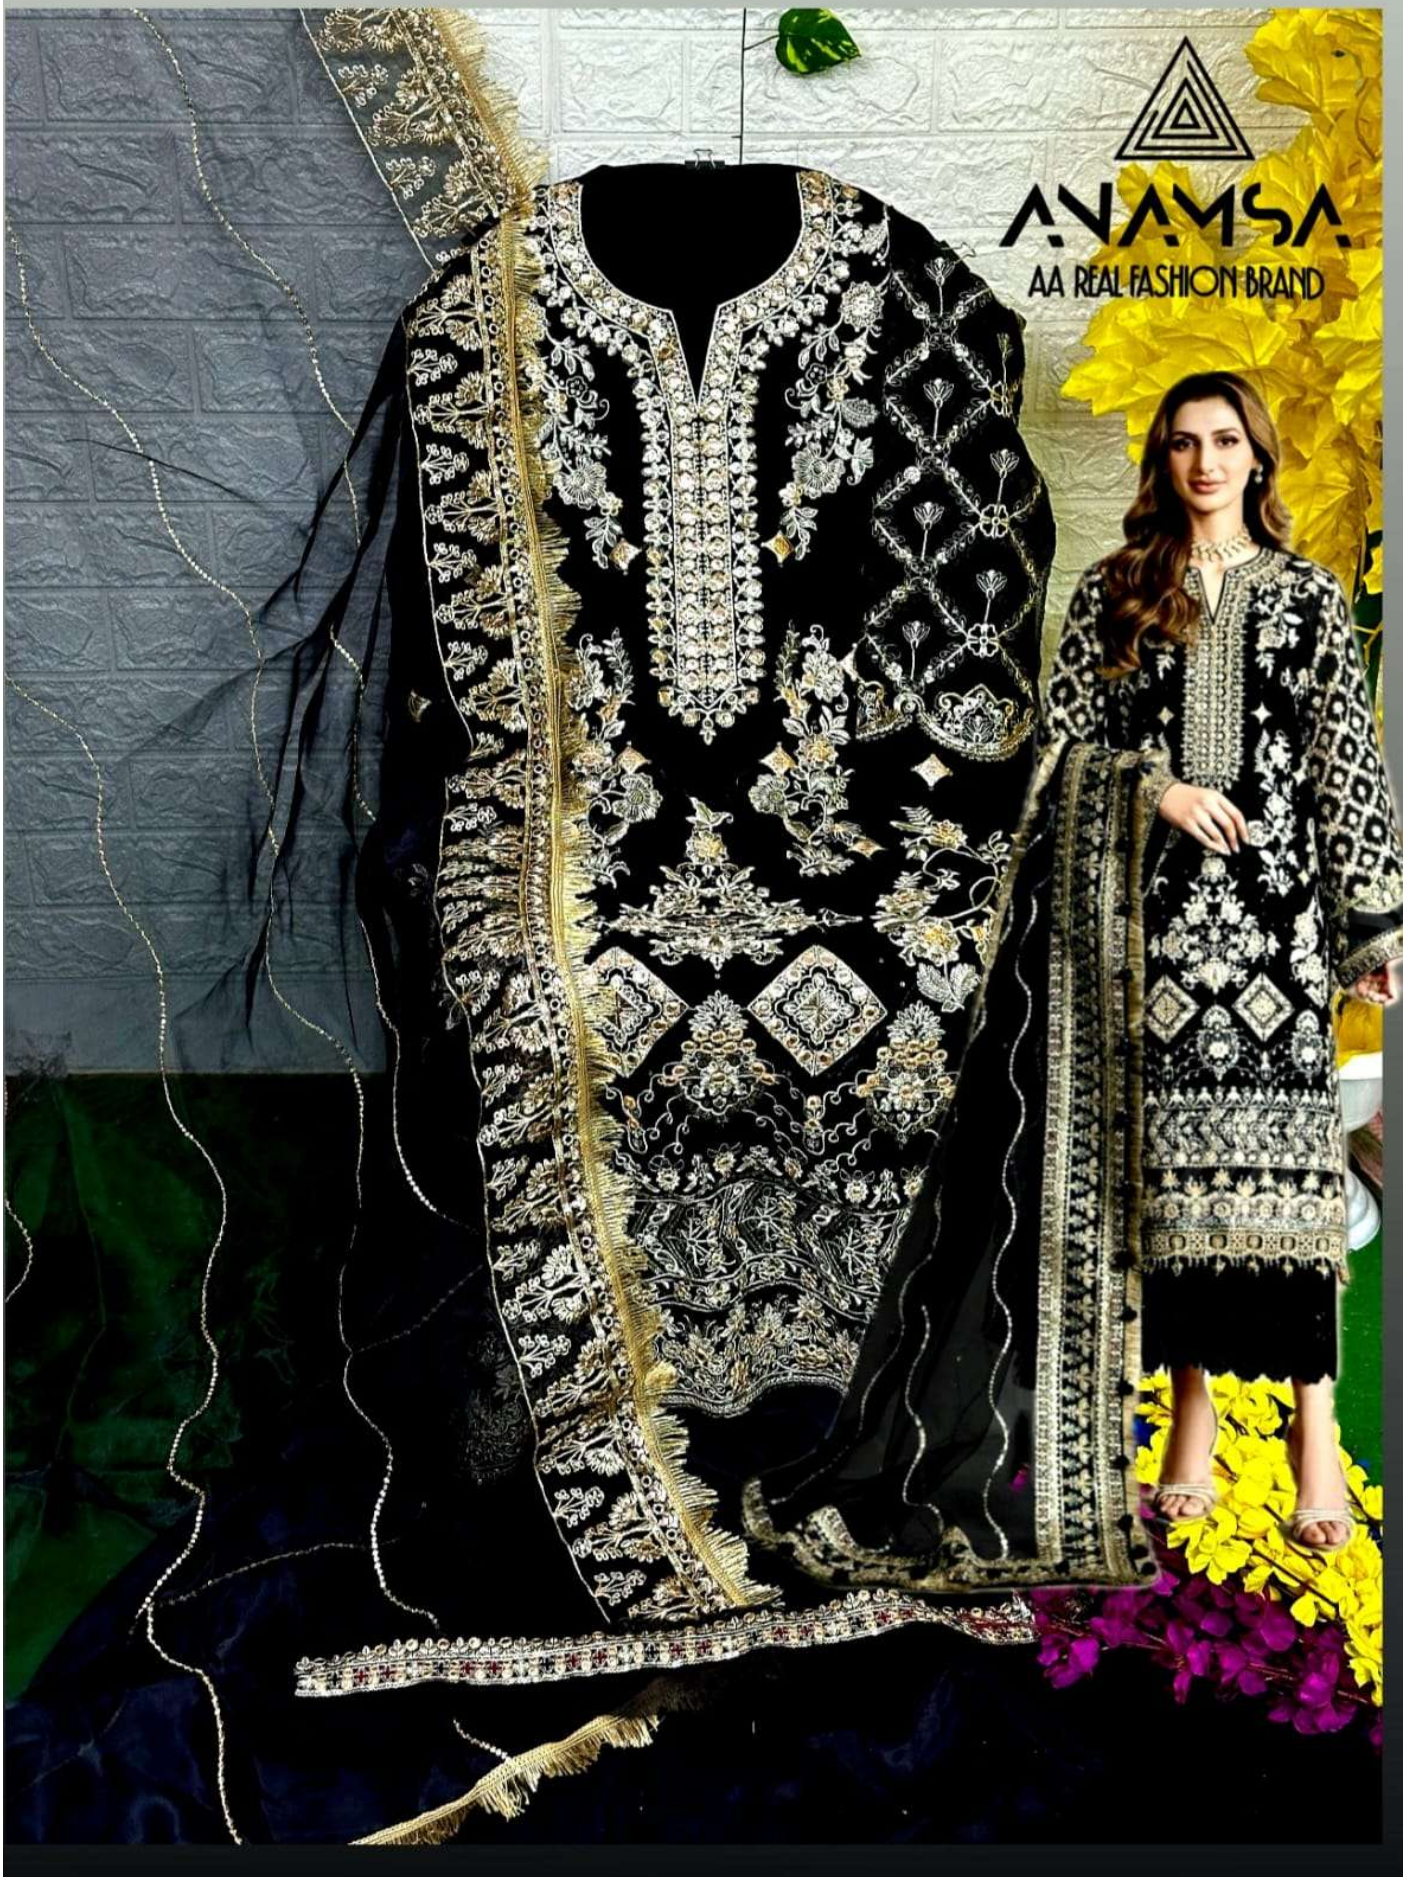

ANAMSA

AA REAL FASHION BRAND

TOP- PURE FOX GEORGETTE WITH HEAVY EMBROIDERY AND SEQUENCE WORK
BOTTOM/INNER- DULL SHANTOON
DUPATTA- PURE ORGANZA FANCY DUPATTA AND HEAVY EMBROIDERY

7773
D.No:-401 A

TOP- PURE FOX GEORGETTE WITH HEAVY EMBROIDERY AND SEQUENCE WORK
BOTTOM/INNER- DULL SHANTOON
DUPATTA- PURE ORGANZA FANCY DUPATTA AND HEAVY EMBROIDERY

7773
D.No:-401 C

TOP- PURE FOX GEORGETTE WITH HEAVY EMBROIDERY AND SEQUENCE WORK
BOTTOM/INNER- DULL SHANTOON
DUPATTA- PURE ORGANZA FANCY DUPATTA AND HEAVY EMBROIDERY

7773
D.No:-401 D

ANAMSA
AA REAL FASHION BRAND

ANAMSA
AA REAL FASHION BRAND

ANAMSA

AA REAL FASHION BRAND

ANAMSA
AA REAL FASHION BRAND

ANAMSA
HIT BEAUTIFUL COLOURS

TOP-PURE GEORGETTE WITH HEAVY EMBROIDERY AND SEQUENCE WORK
BOTTOM-INNER-DULL SHANTOON
DUPATTA- PURE GEORGETTE FANCY DUPATTA AND HEAVY EMBROIDERY

7773
D.No:-401 A

7773
D.No:-401 B

7773
D.No:-401 C

7773
D.No:-401 D

TOP- PURE FOX GEORGETTE WITH HEAVY EMBROIDERY AND SEQUENCE WORK
BOTTOM/INNER- DULL SHANTOON
DUPATTA- PURE ORGANZA FANCY DUPATTA AND HEAVY EMBROIDERY