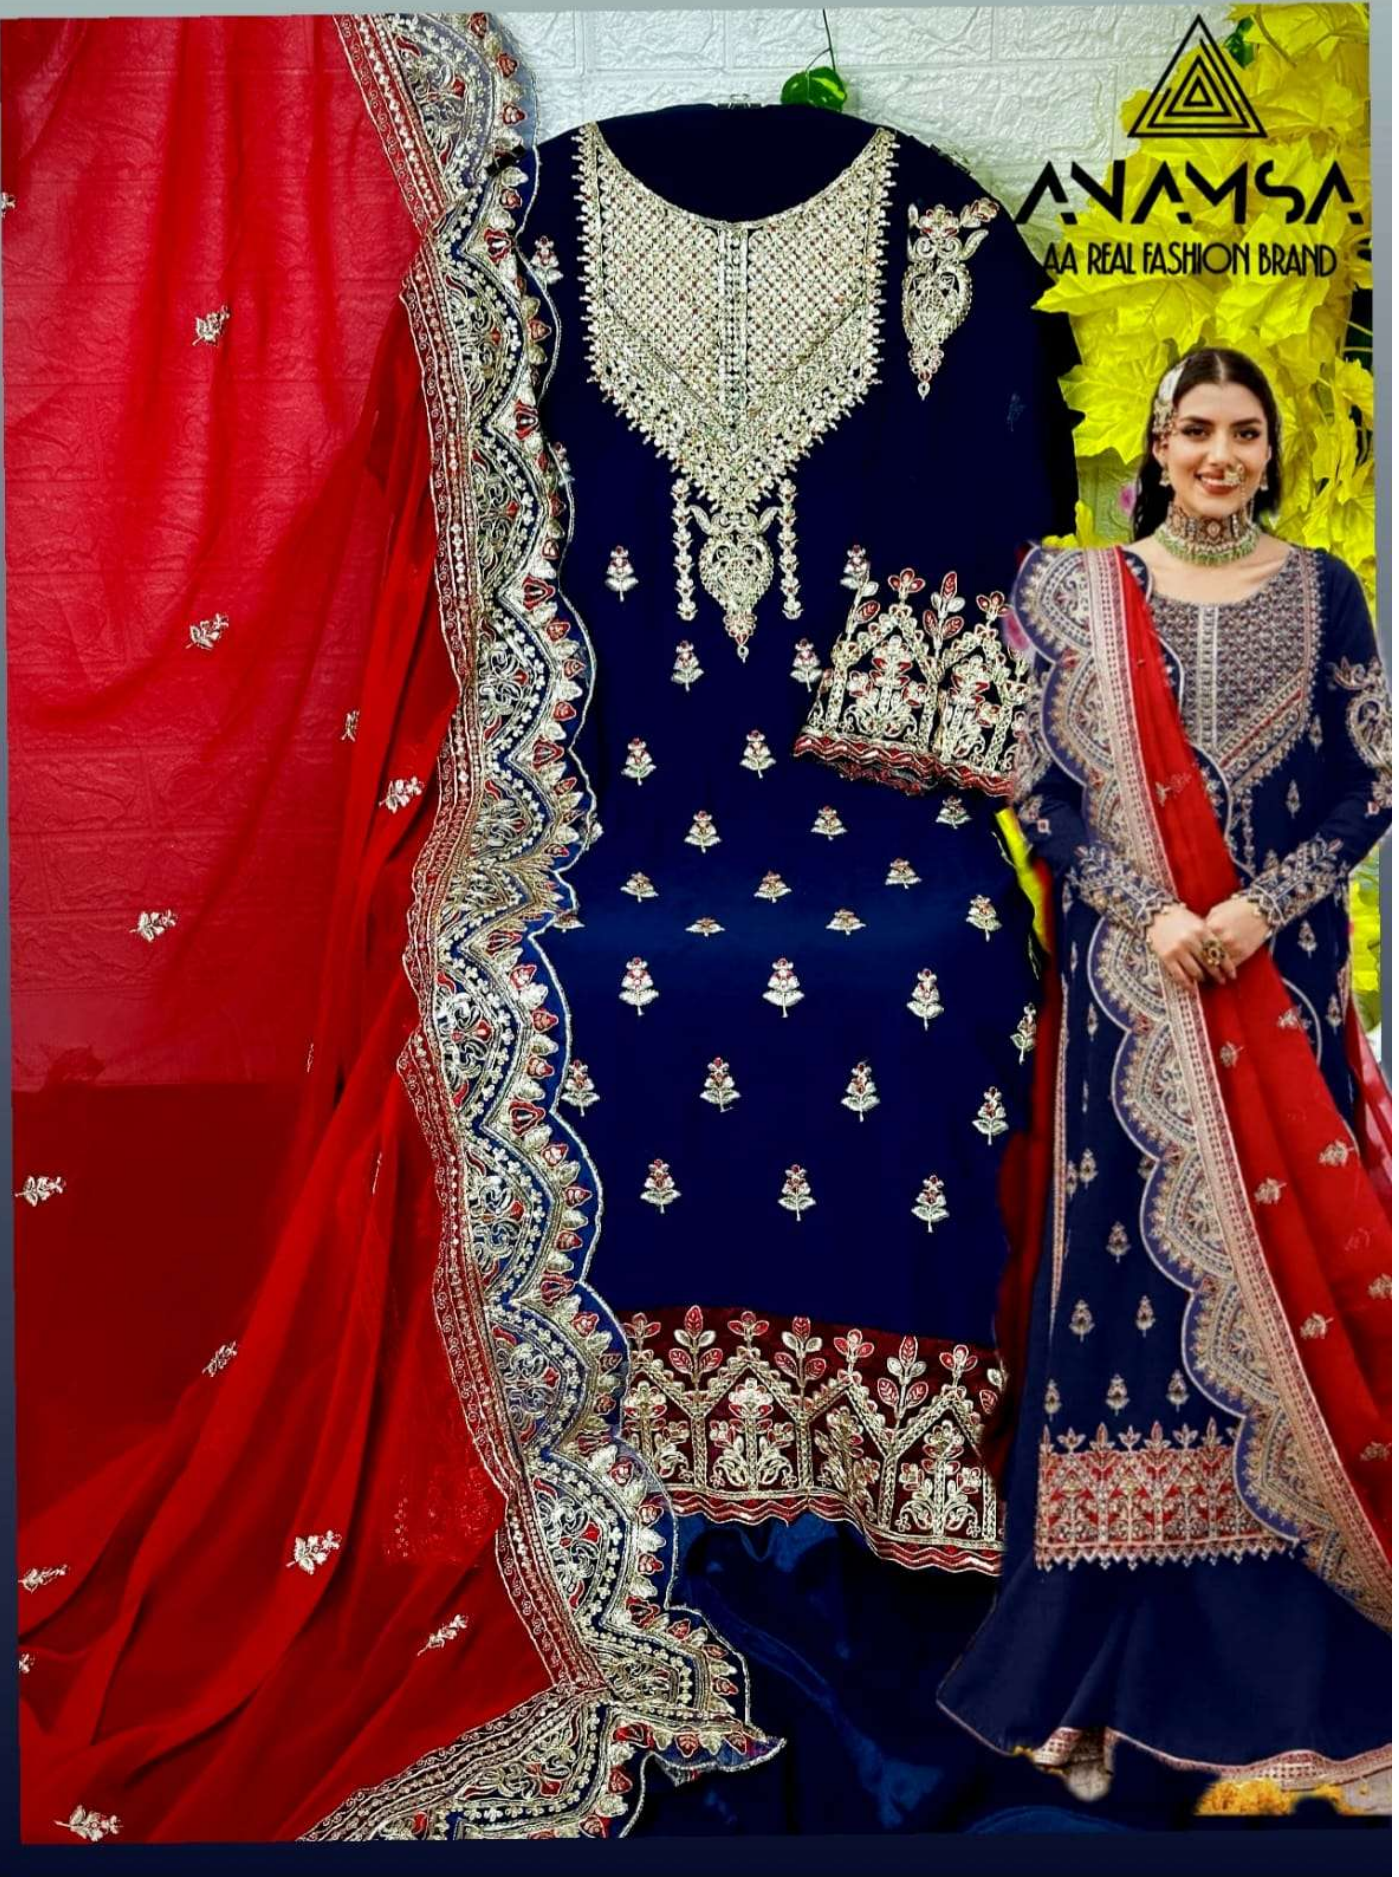

ANAMSA
AA REAL FASHION BRAND