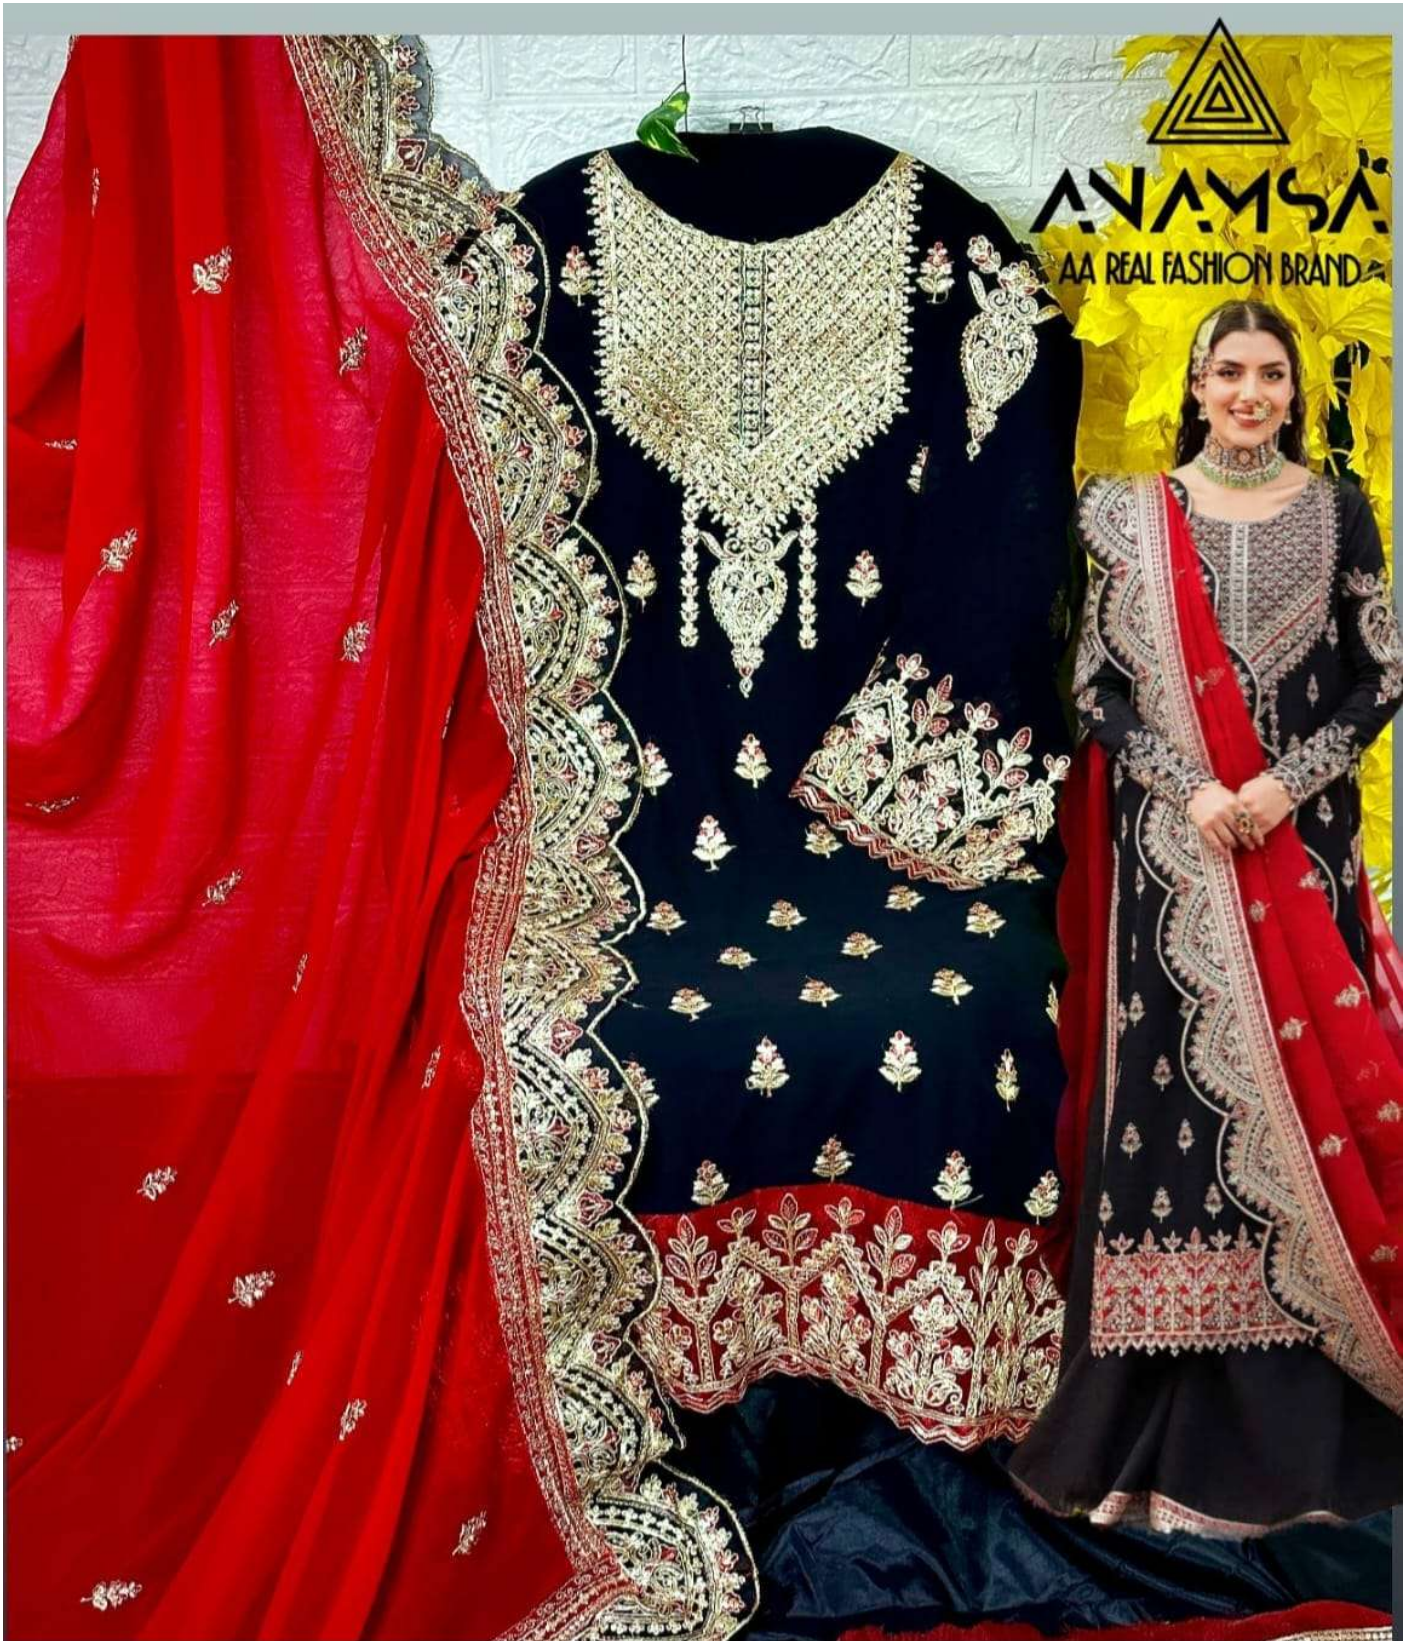

ANAMSA
HIT BEAUTIFUL COLOURS

TOP- PURE FOX GEORGETTE WITH HEAVY EMBROIDERY AND SEQUENCE WORK
BOTTOMINNER- DULL SHANTOON
DUPATTA- PURE FOX GEORGETTE FANCY DUPATTA AND HEAVY EMBROIDERY

7773
D.No:-286 A

7773
D.No:-286 B

7773
D.No:-286 C

7773
D.No:-286 D

TOP- PURE FOX GEORGETTE WITH HEAVY EMBROIDERY AND SEQUENCE WORK
BOTTOM/INNER- DULL SHANTOON
DUPATTA- PURE FOX GEORGETTE FANCY DUPATTA AND HEAVY EMBROIDERY

7773
D.No:-286 D

TOP- PURE FOX GEORGETTE WITH HEAVY EMBROIDERY AND SEQUENCE WORK
BOTTOM/INNER- DULL SHANTOON
DUPATTA- PURE FOX GEORGETTE FANCY DUPATTA AND HEAVY EMBROIDERY

7773
D.No:-286 C

TOP- PURE FOX GEORGETTE WITH HEAVY EMBROIDERY AND SEQUENCE WORK
BOTTOM/INNER- DULL SHANTOON
DUPATTA- PURE FOX GEORGETTE FANCY DUPATTA AND HEAVY EMBROIDERY

7773
D.No:-286 B

TOP- PURE FOX GEORGETTE WITH HEAVY EMBROIDERY AND SEQUENCE WORK
BOTTOM/INNER- DULL SHANTOON
DUPATTA- PURE FOX GEORGETTE FANCY DUPATTA AND HEAVY EMBROIDERY

7773
D.No:-286 A

ANAMSA
AA REAL FASHION BRAND