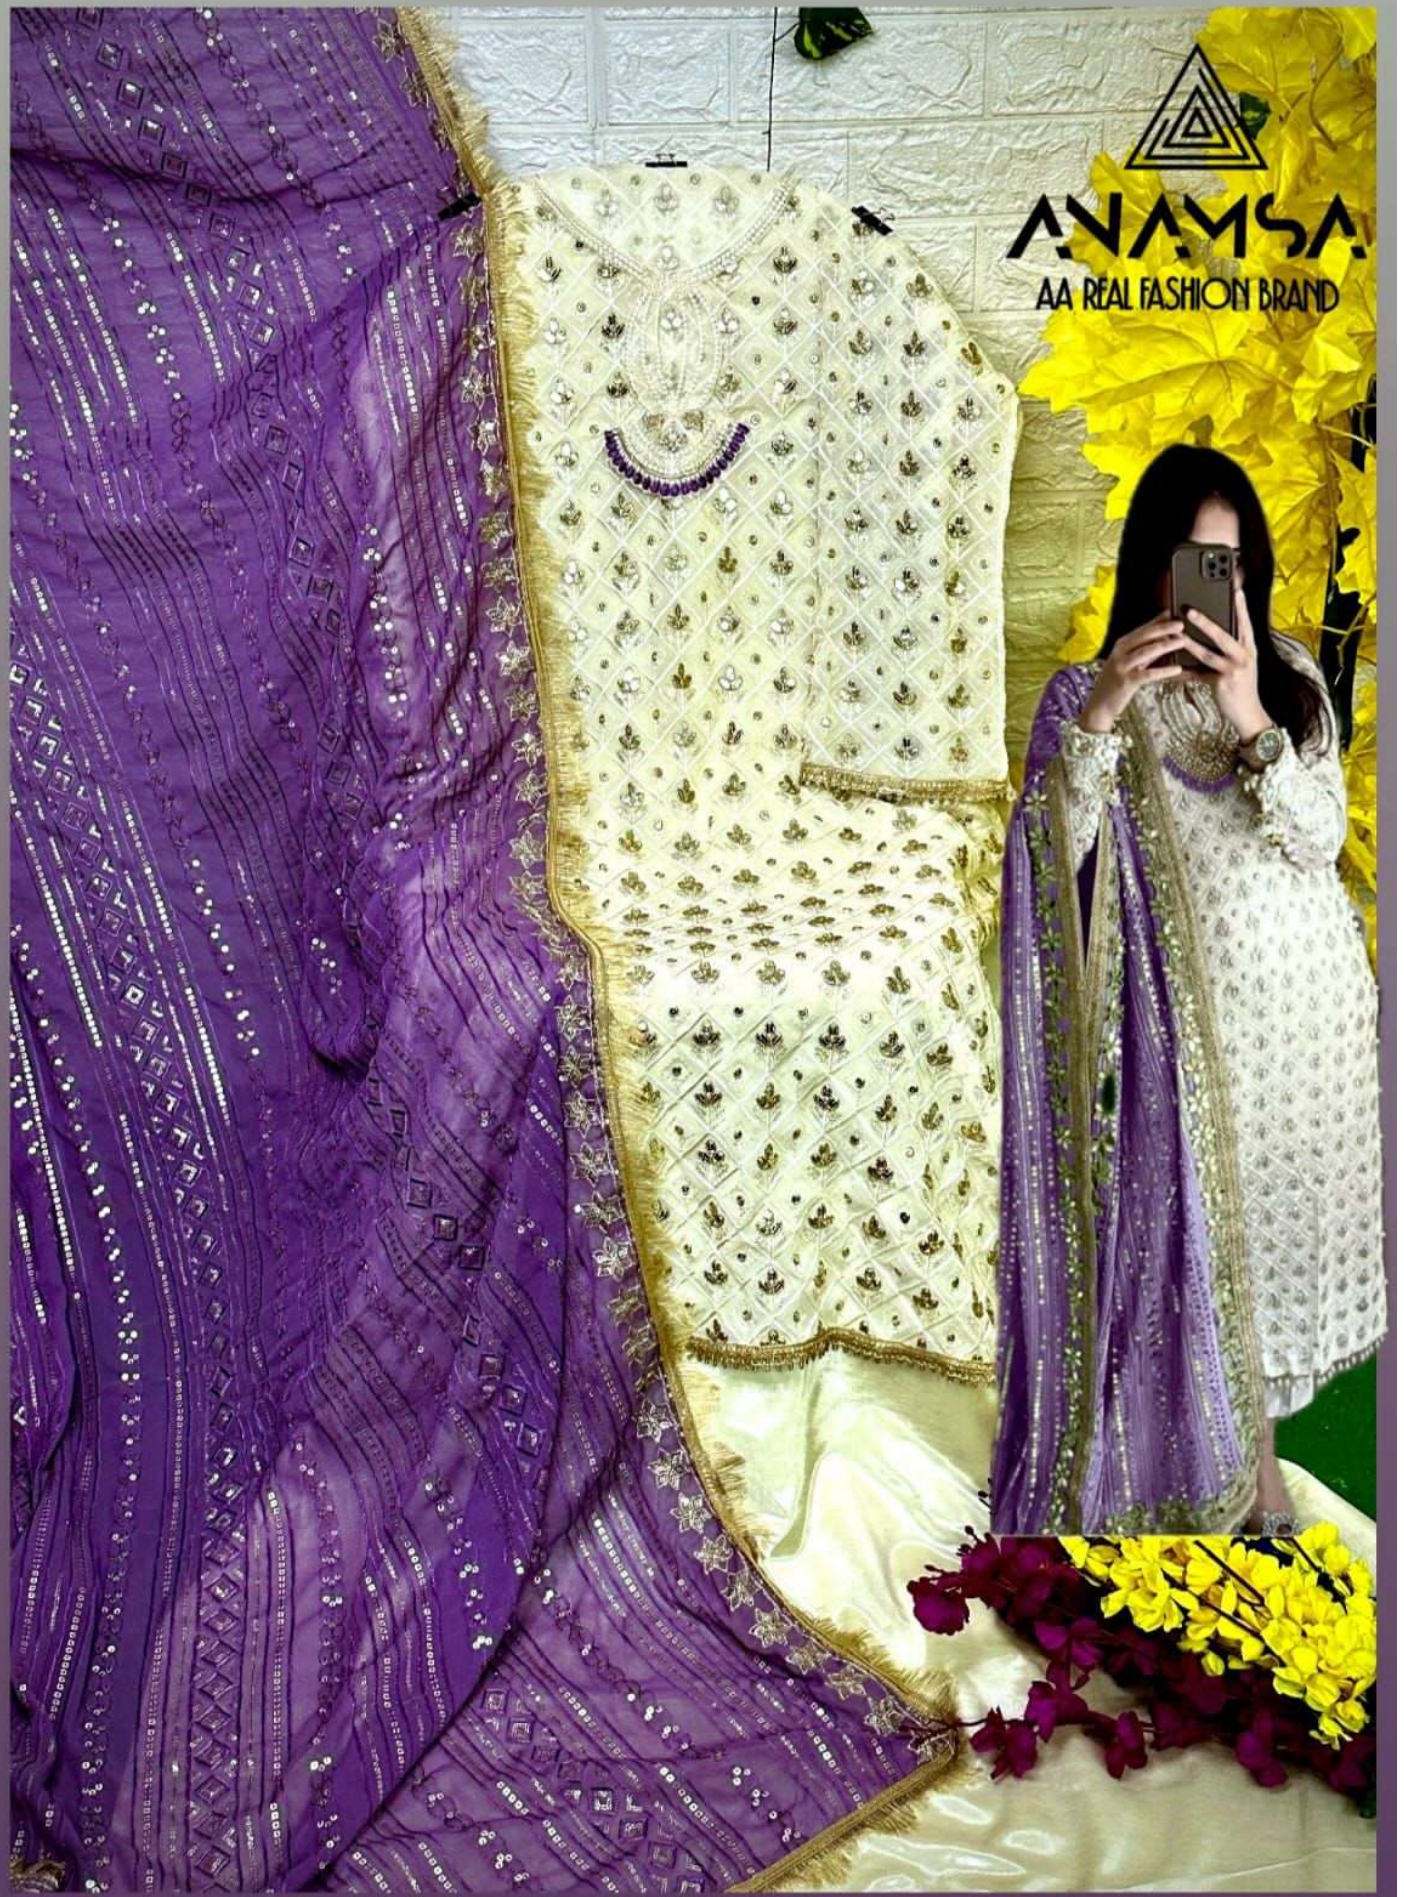

ANAMSA
AA REAL FASHION BRAND