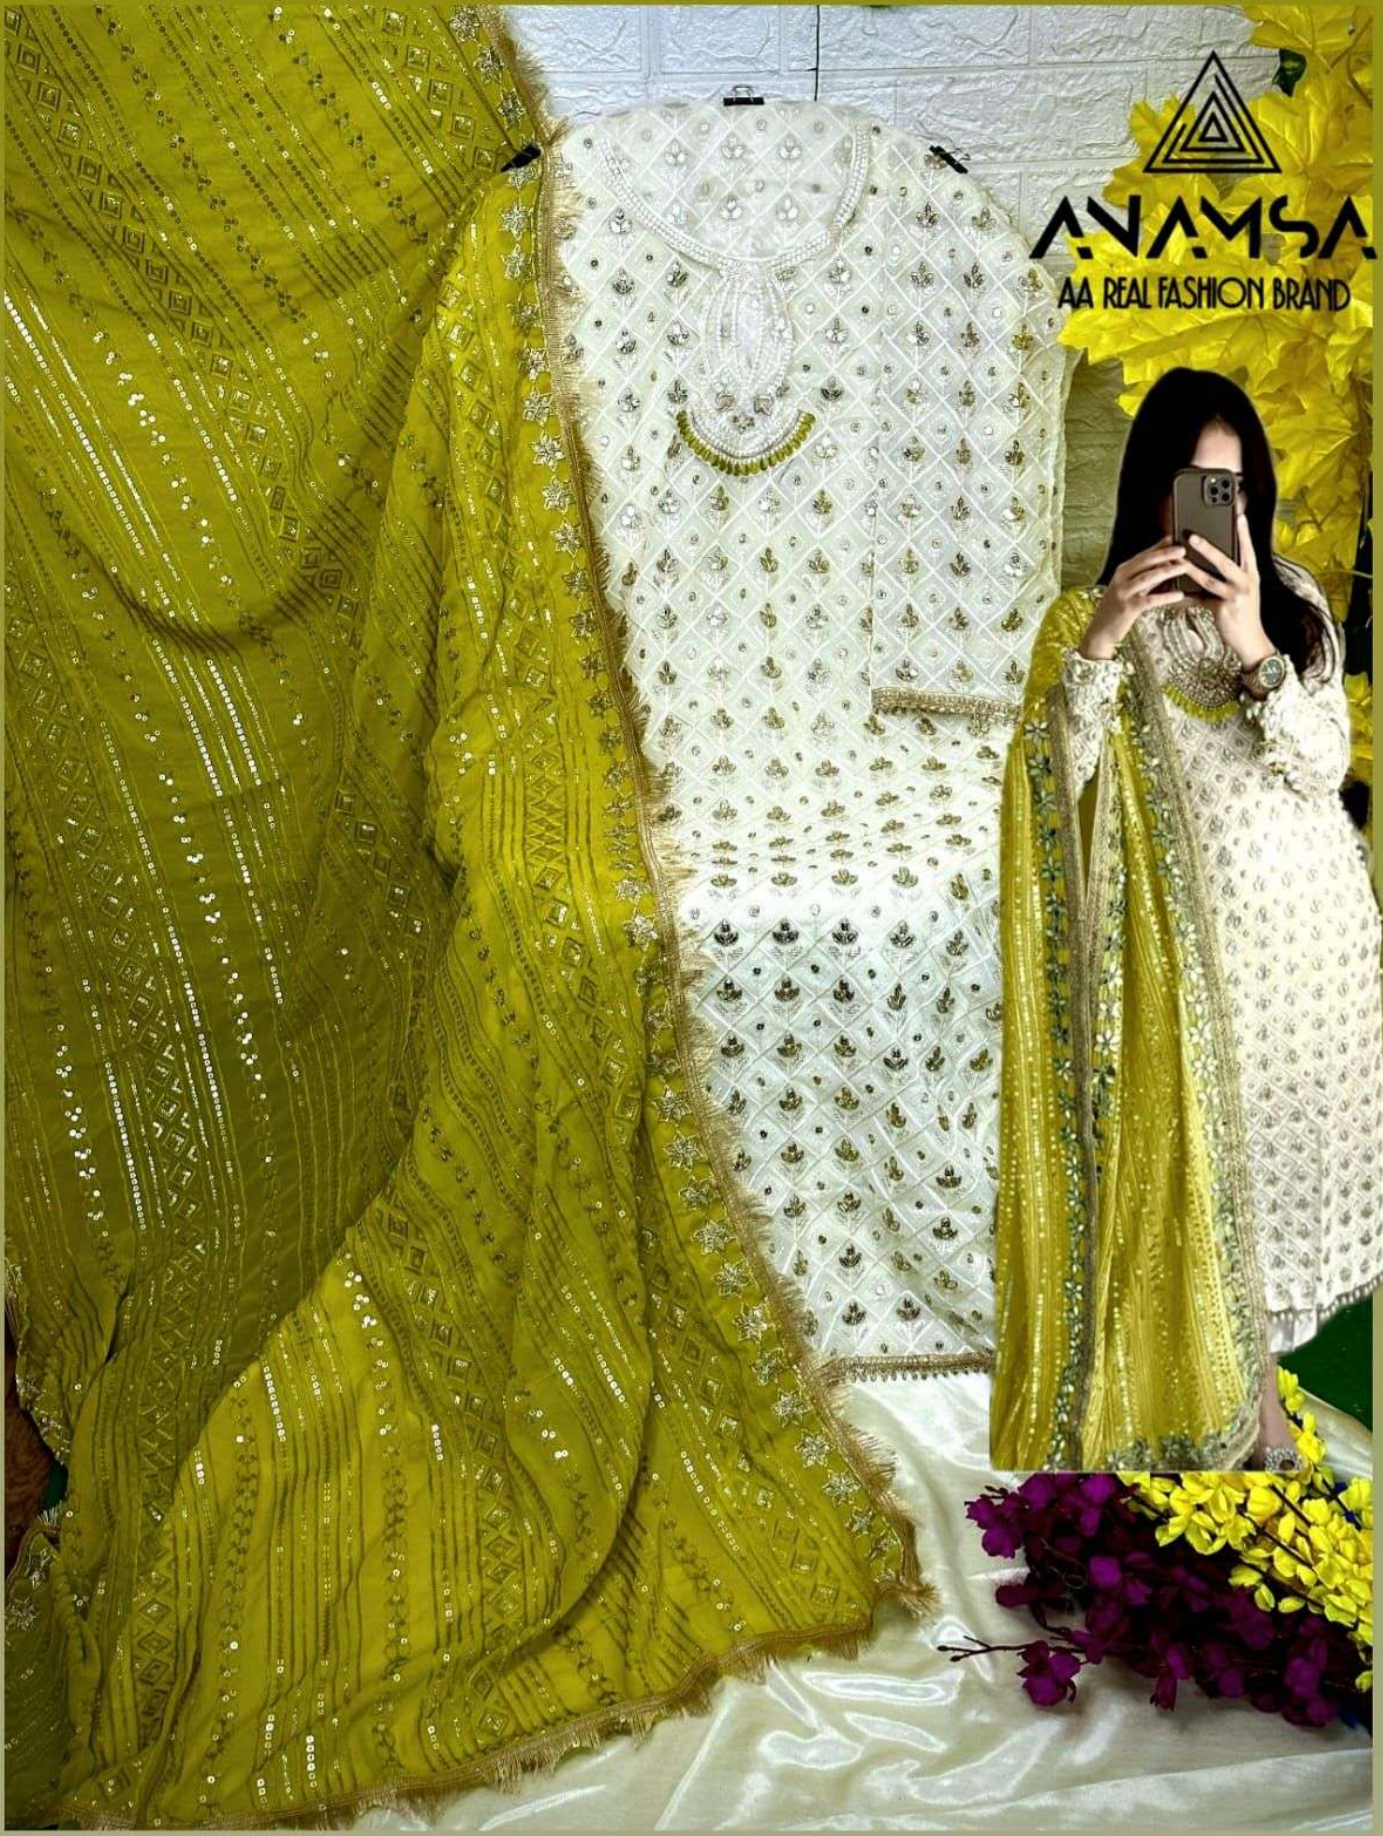

ANAMSA
AA REAL FASHION BRAND