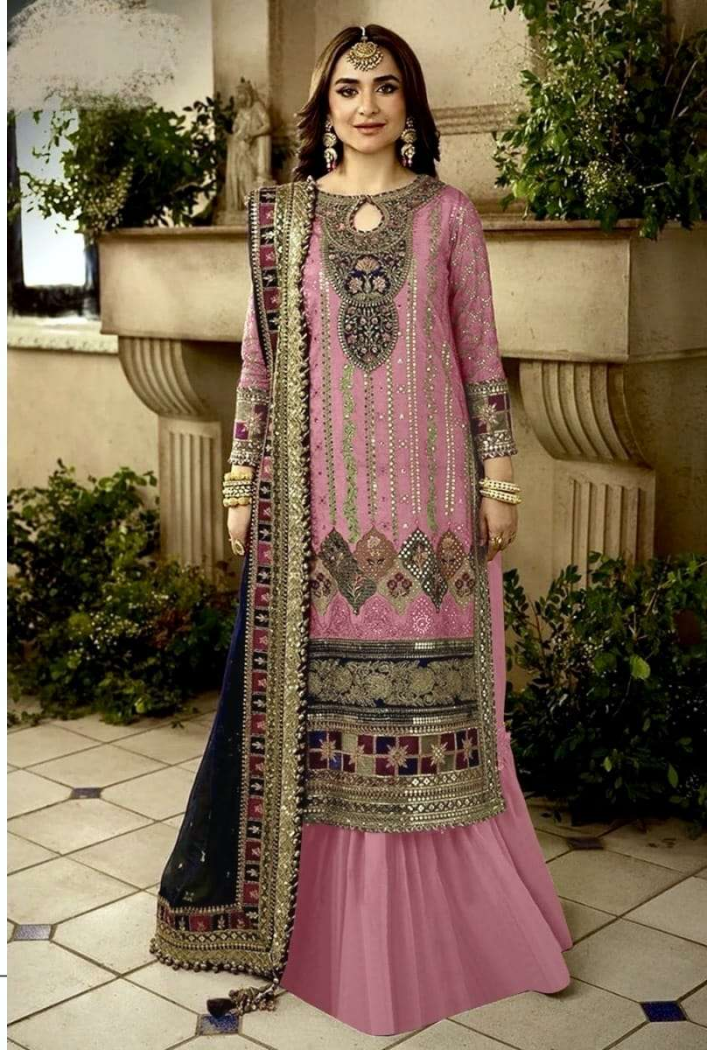

SEMI STICH COLLECTION

TOP- PURE FOX GEORGETTE WITH HEAVY EMBROIDERY AND SEQUENCE WORK
BOTTOM/INNER- DULL SHANTOON
DUPATTA- PURE FOX GEORGETTE FANCY DUPATTA AND HEAVY EMBROIDERY

7773
D.No:-429 A