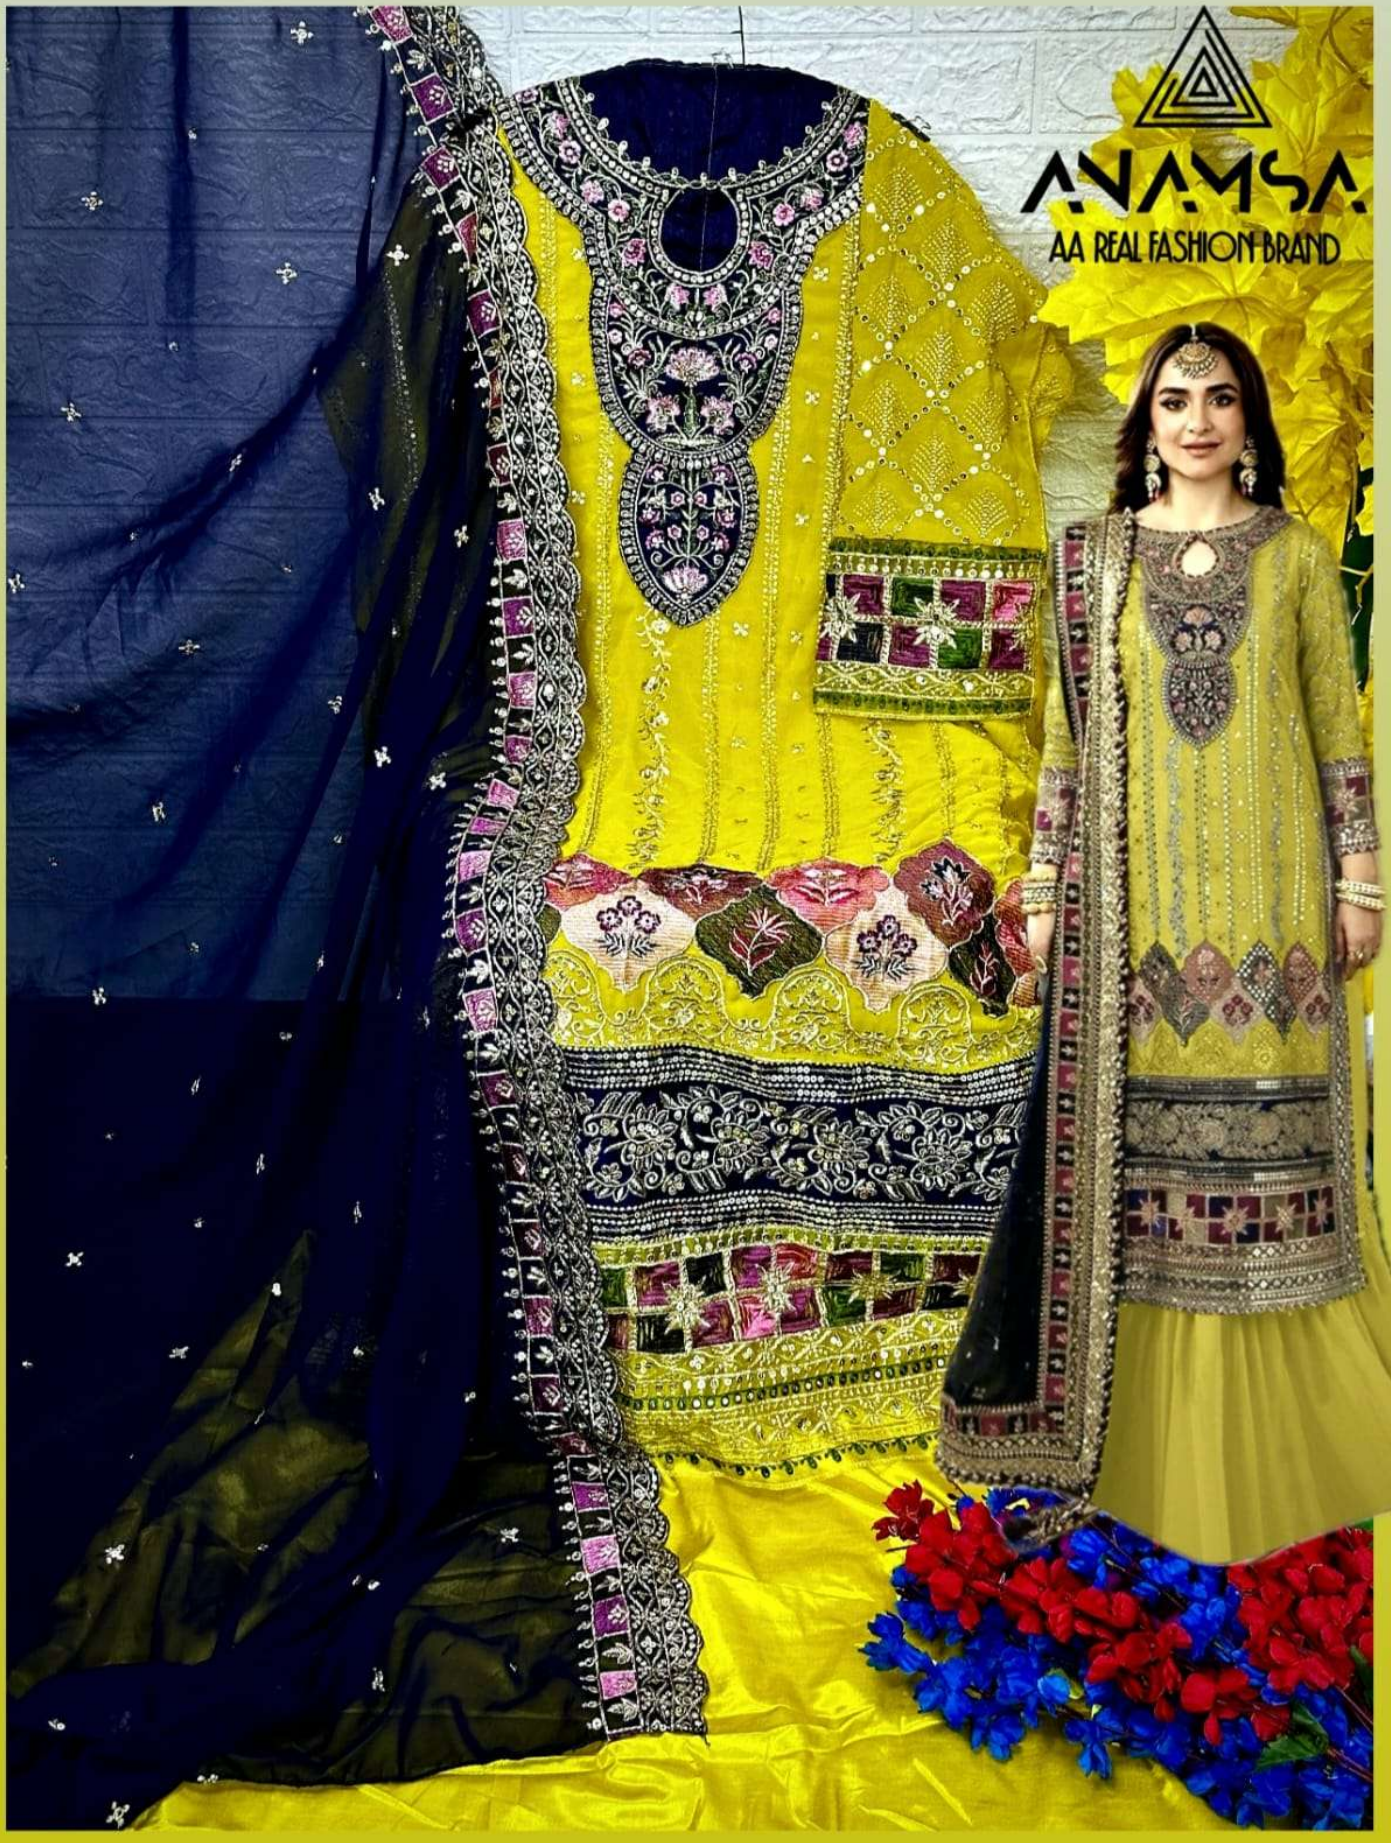

ANAMSA
AA REAL FASHION BRAND