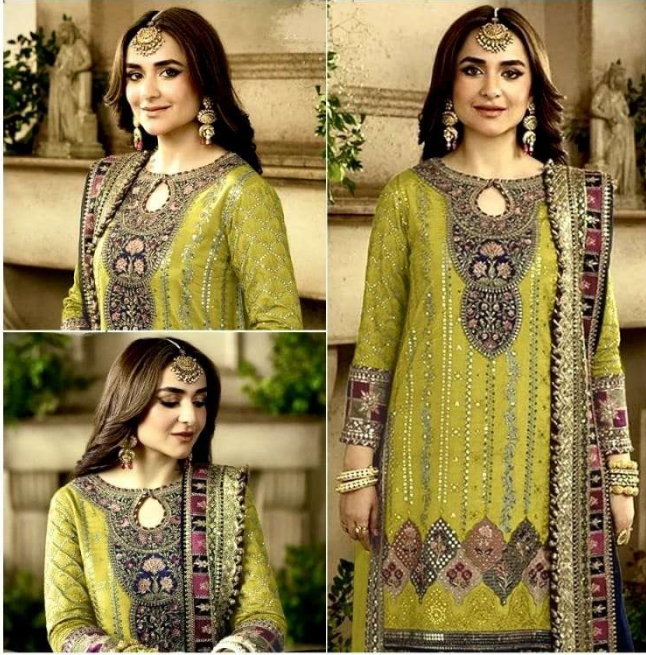

ANAMSA

AA REAL FASHION BRAND

SEMI STICH COLLECTION

TOP- PURE FOX GEORGETTE WITH HEAVY EMBROIDERY AND SEQUENCE WORK
BOTTOM/INNER- DULL SHANTOON
DUPATTA- PURE FOX GEORGETTE FANCY DUPATTA AND HEAVY EMBROIDERY

7773
D.No:-429 D

ANAMSA
HIT BEAUTIFUL COLOURS

TOP- PURE FOX GEORGETTE WITH HEAVY EMBROIDERY AND SEQUENCE WORK
BOTTOM INNER- DULL SHANTOON
DUPATTA- PURE FOX GEORGETTE FANCY DUPATTA AND HEAVY EMBROIDERY

7773
D.No:-429 A

TOP- PURE FOX GEORGETTE WITH HEAVY EMBROIDERY AND SEQUENCE WORK
BOTTOM/INNER- DULL SHANTOON
DUPATTA- PURE FOX GEORGETTE FANCY DUPATTA AND HEAVY EMBROIDERY

7773
D.No:-429 C

SEMI STICH COLLECTION

TOP- PURE FOX GEORGETTE WITH HEAVY EMBROIDERY AND SEQUENCE WORK
BOTTOM/INNER- DULL SHANTOON
DUPATTA- PURE FOX GEORGETTE FANCY DUPATTA AND HEAVY EMBROIDERY

7773
D.No:-429 A

SEMI STICH COLLECTION

TOP- PURE FOX GEORGETTE WITH HEAVY EMBROIDERY AND SEQUENCE WORK
BOTTOM/INNER- DULL SHANTOON
DUPATTA- PURE FOX GEORGETTE FANCY DUPATTA AND HEAVY EMBROIDERY

7773
D.No:-429 B