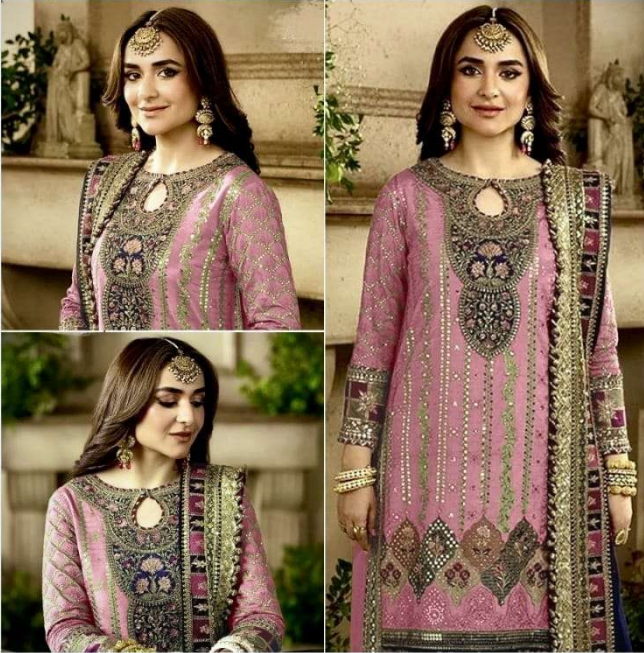

ANAMSA

AA REAL FASHION BRAND

SEMI STICH COLLECTION

TOP- PURE FOX GEORGETTE WITH HEAVY EMBROIDERY AND SEQUENCE WORK
BOTTOM/INNER- DULL SHANTOON
DUPATTA- PURE FOX GEORGETTE FANCY DUPATTA AND HEAVY EMBROIDERY

7773
D.No:-429 D

ANAMSA
HIT BEAUTIFUL COLOURS

TOP- PURE FOX GEORGETTE WITH HEAVY EMBROIDERY AND SEQUENCE WORK
BOTTOM INNER- DULL SHANTOON
DUPATTA- PURE FOX GEORGETTE FANCY DUPATTA AND HEAVY EMBROIDERY

7773
D.No:-429 A

TOP- PURE FOX GEORGETTE WITH HEAVY EMBROIDERY AND SEQUENCE WORK
BOTTOM/INNER- DULL SHANTOON
DUPATTA- PURE FOX GEORGETTE FANCY DUPATTA AND HEAVY EMBROIDERY

7773
D.No:-429 C

SEMI STICH COLLECTION

TOP- PURE FOX GEORGETTE WITH HEAVY EMBROIDERY AND SEQUENCE WORK
BOTTOM/INNER- DULL SHANTOON
DUPATTA- PURE FOX GEORGETTE FANCY DUPATTA AND HEAVY EMBROIDERY