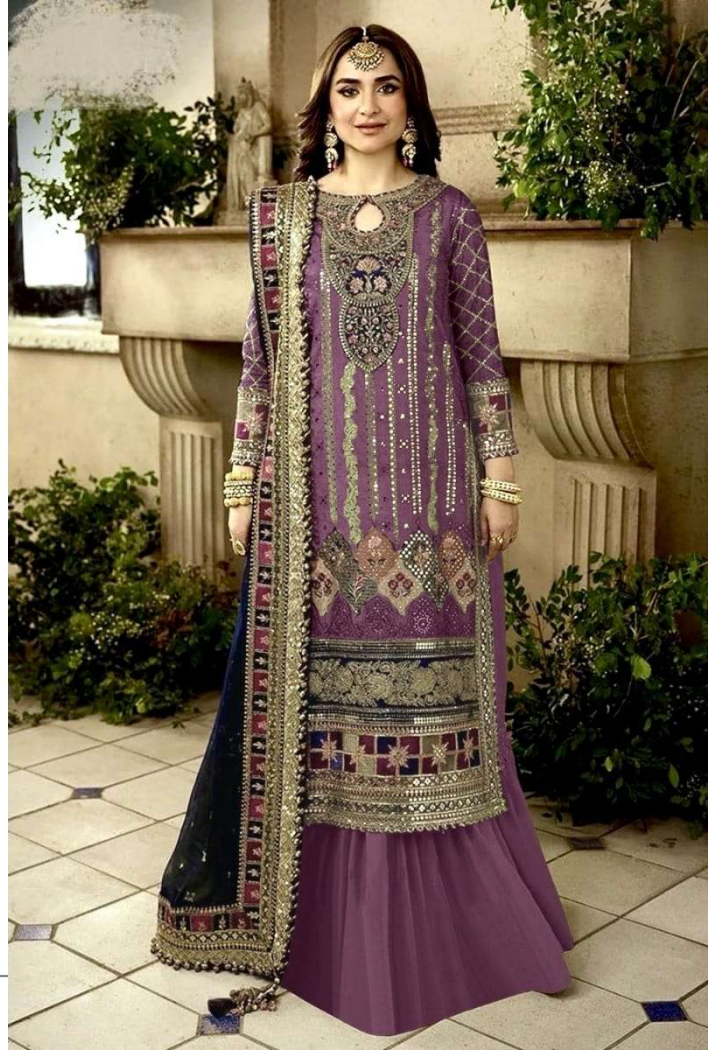

SEMI STICH COLLECTION

TOP- PURE FOX GEORGETTE WITH HEAVY EMBROIDERY AND SEQUENCE WORK
BOTTOM/INNER- DULL SHANTOON
DUPATTA- PURE FOX GEORGETTE FANCY DUPATTA AND HEAVY EMBROIDERY

7773
D.No:-429 C