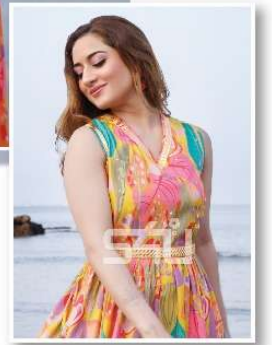

# WEEKEND *Passion*

SHIVALI

W-004

FEEL THE ESSENCE OF PARADISE  
WITH OUR breezy silhouettes

# PRINTS

*To fall in love*

W-001

BLOSSOM INTO ELEGANCE WITH  
OUR CHIC *floral gown*

W-003