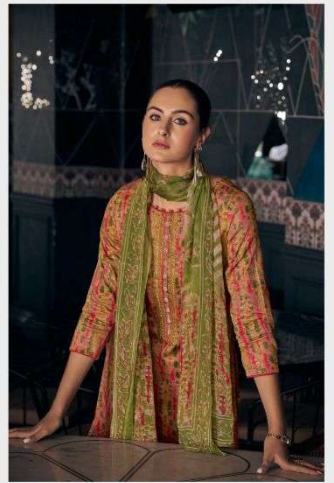

NF
NISHANT
FASHION

SARHAN

A LEGACY OF

The height of feminine fashion excels in elegant curves & graceful lines. Shows an irreplaceable beauty
for every woman in an elegant style.

TIMELESS ELEGANCE

POETIC ATTIRE