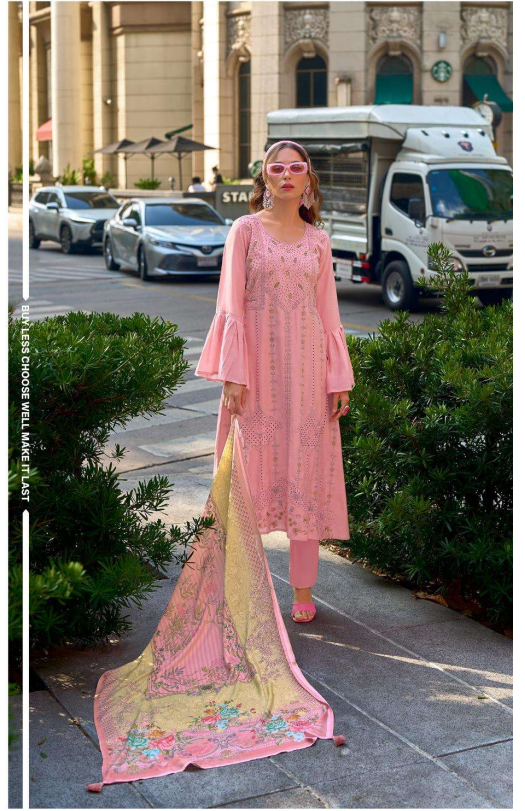

GULL JEE

Zariha

10001

10002

10003

10004

10005

10006

Zariha

BLANGING POWER WITH GRACE

SIMPLICITY IS THE KEYNOTE OF ALL TRUE ELEGANCE

BUY LESS CHOOSE WELL MAKE IT LAST

10005

SIMPPLICITY IS THE KEYNOTE OF ALL TRUE ELEGANCE

10003

FASHION HAS TO REFLECT WHO YOU ARE

10004

GULL JEE

Zariha

Zariha

FABRICSDETAILS

: TOP :

PURE MUSLIN WITH HEAVY EMBROIDERY WITH INNER
(WITH MUSLIN INNER)

: BOTTAM :