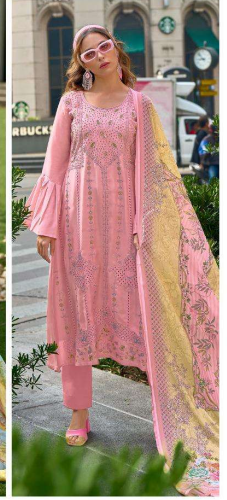

GULL JEE

Zariha

10001

10002

10003

10004

10005

10006

Zariha

BLANGING POWER WITH GRACE

SIMPLICITY IS THE KEYNOTE OF ALL TRUE ELEGANCE

BUY LESS CHOOSE WELL MAKE IT LAST

10005

SIMPPLICITY IS THE KEYNOTE OF ALL TRUE ELEGANCE

10003

FASHION HAS TO REFLECT WHO YOU ARE

10004

GULL JEE

Zariha

Zariha

FABRICSDETAILS

: TOP :

PURE MUSLIN WITH HEAVY EMBROIDERY WITH INNER
(WITH MUSLIN INNER)

: BOTTAM :