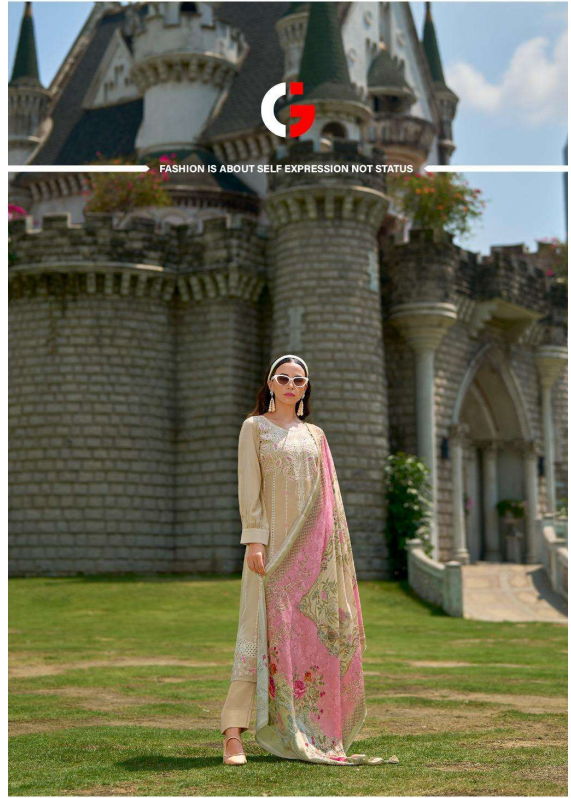

Zariha

BLANGING POWER WITH GRACE

SIMPLICITY IS THE KEYNOTE OF ALL TRUE ELEGANCE

BUY LESS CHOOSE WELL MAKE IT LAST

10005

SIMPPLICITY IS THE KEYNOTE OF ALL TRUE ELEGANCE

10003

FASHION HAS TO REFLECT WHO YOU ARE

10004

GULL JEE

Zariha

Zariha

FABRICSDETAILS

: TOP :

PURE MUSLIN WITH HEAVY EMBROIDERY WITH INNER
(WITH MUSLIN INNER)

: BOTTAM :