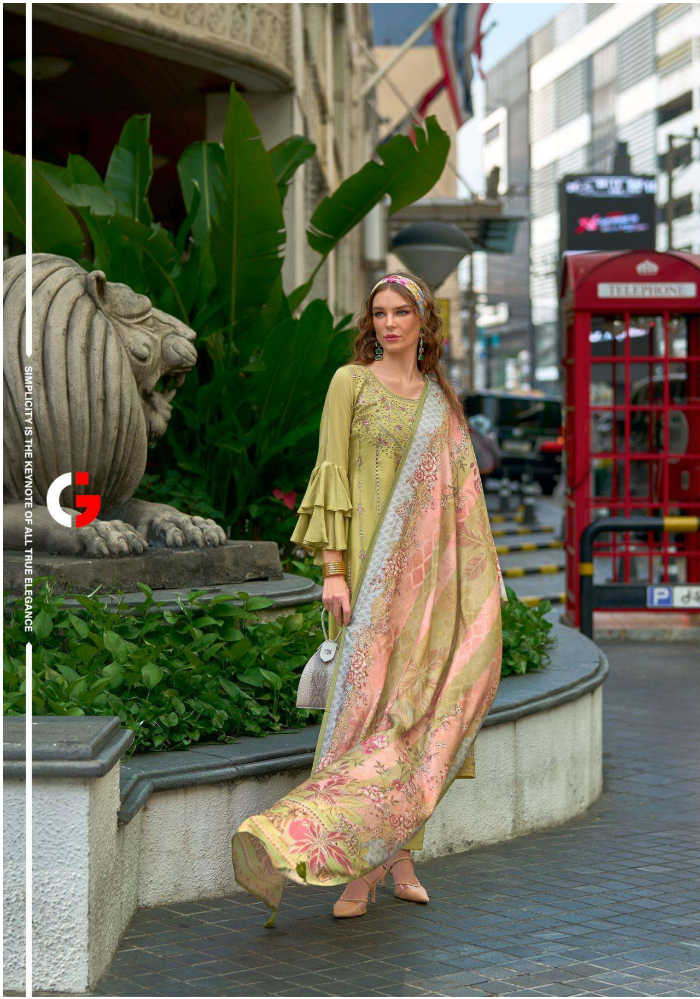

SIMPLICITY IS THE KEYNOTE OF ALL TRUE ELEGANCE