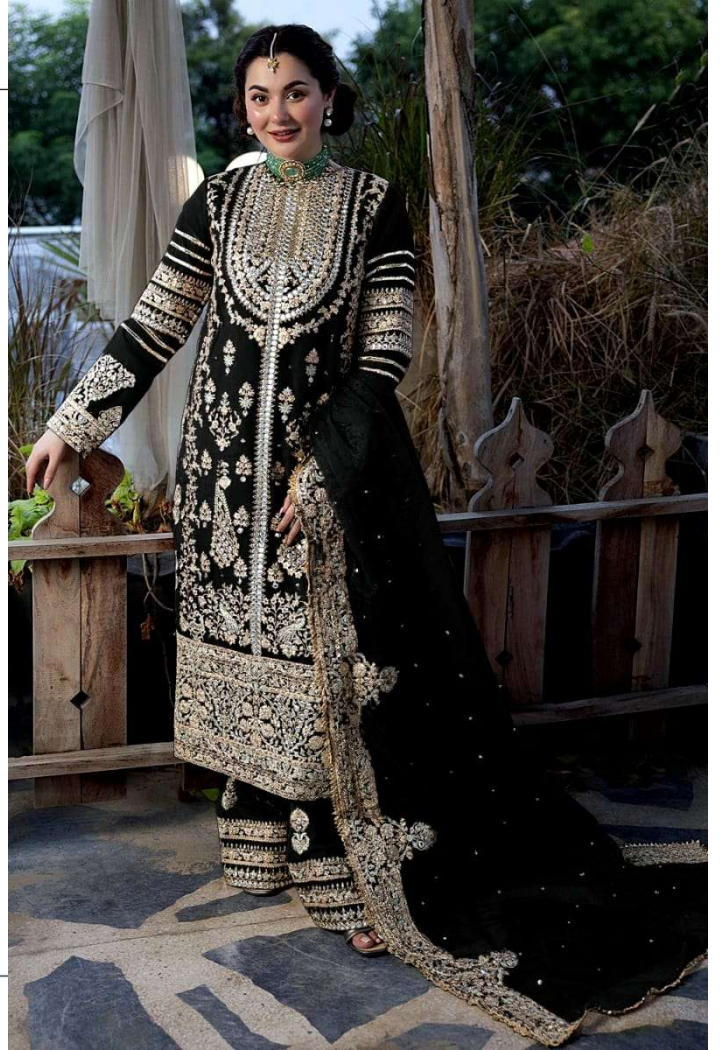

AA SMA

NEW ERA OF FASHION WITH TRENDS

TOP- PURE FOX GEORGETTE WITH HEAVY EMBROIDERY AND SEQUENCE WORK
BOTTOM/INNER- DULL SHANTOON WITH HEAVY EMBROIDERY PATCH
DUPATTA- PURE FOX GEORGETTE FANCY DUPATTA AND HEAVY EMBROIDERY

7773
D.No:-203 J

AA SMA®

NEW ERA OF FASHION WITH TRENDS

TOP- PURE FOX GEORGETTE WITH HEAVY EMBROIDERY AND SEQUENCE WORK
BOTTOM/INNER- DULL SHANTOON WITH HEAVY EMBROIDERY PATCH
DUPATTA- PURE FOX GEORGETTE FANCY DUPATTA AND HEAVY EMBROIDERY

7773
D.No:-203 H

AA SMA

NEW ERA OF FASHION WITH TRENDS

TOP- PURE FOX GEORGETTE WITH HEAVY EMBROIDERY AND SEQUENCE WORK
BOTTOM/INNER- DULL SHANTOON WITH HEAVY EMBROIDERY PATCH
DUPATTA- PURE FOX GEORGETTE FANCY DUPATTA AND HEAVY EMBROIDERY

7773
D.No:-203 K

AA SMA®

NEW ERA OF FASHION WITH TRENDS

TOP- PURE FOX GEORGETTE WITH HEAVY EMBROIDERY AND SEQUENCE WORK
BOTTOM/INNER- DULL SHANTOON WITH HEAVY EMBROIDERY PATCH
DUPATTA- PURE FOX GEORGETTE FANCY DUPATTA AND HEAVY EMBROIDERY