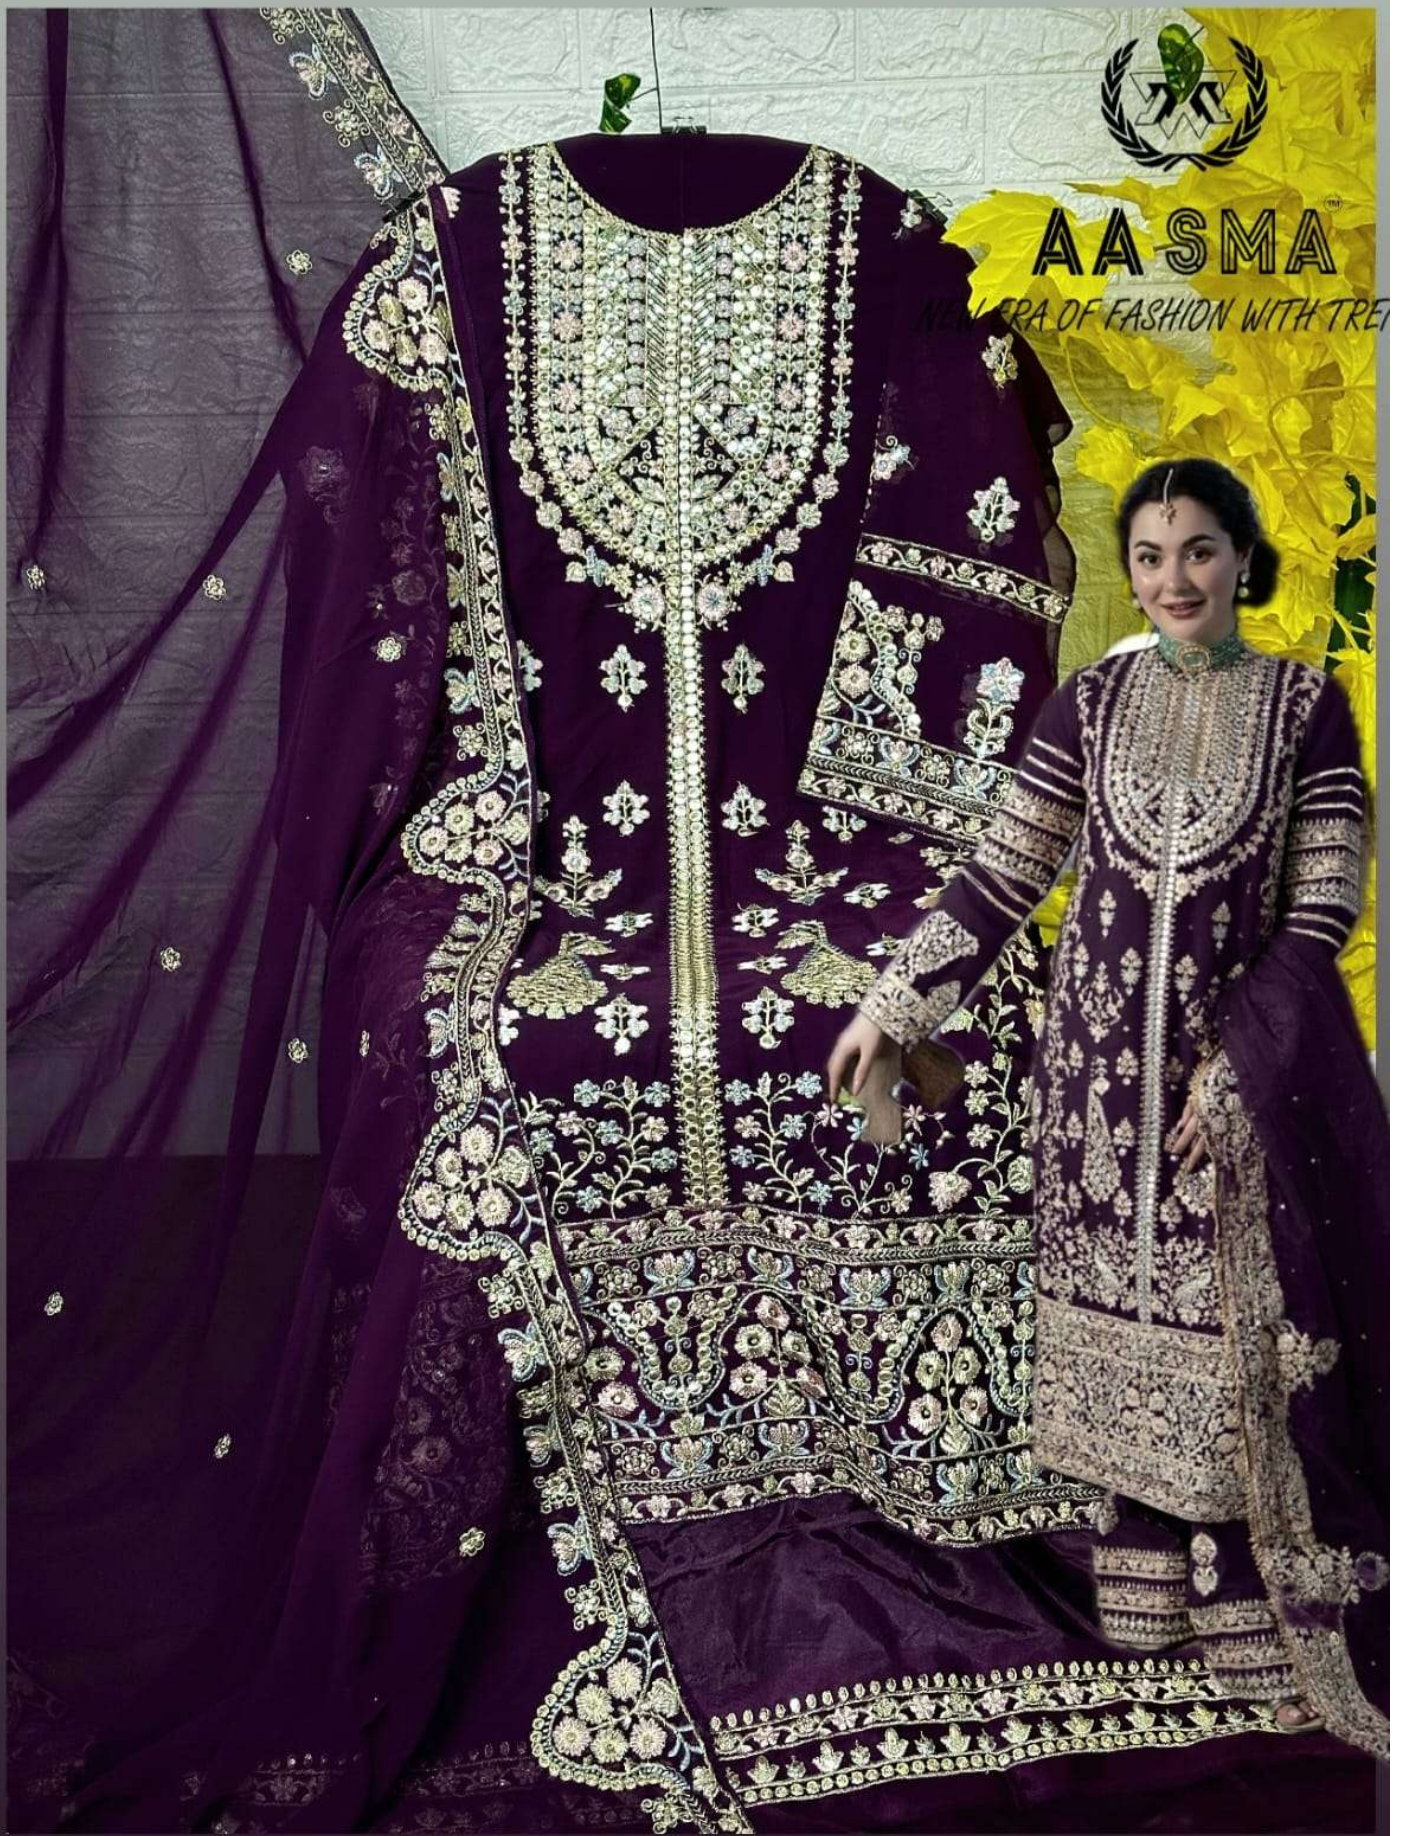

AA SMA

ERA OF FASHION WITH TRE