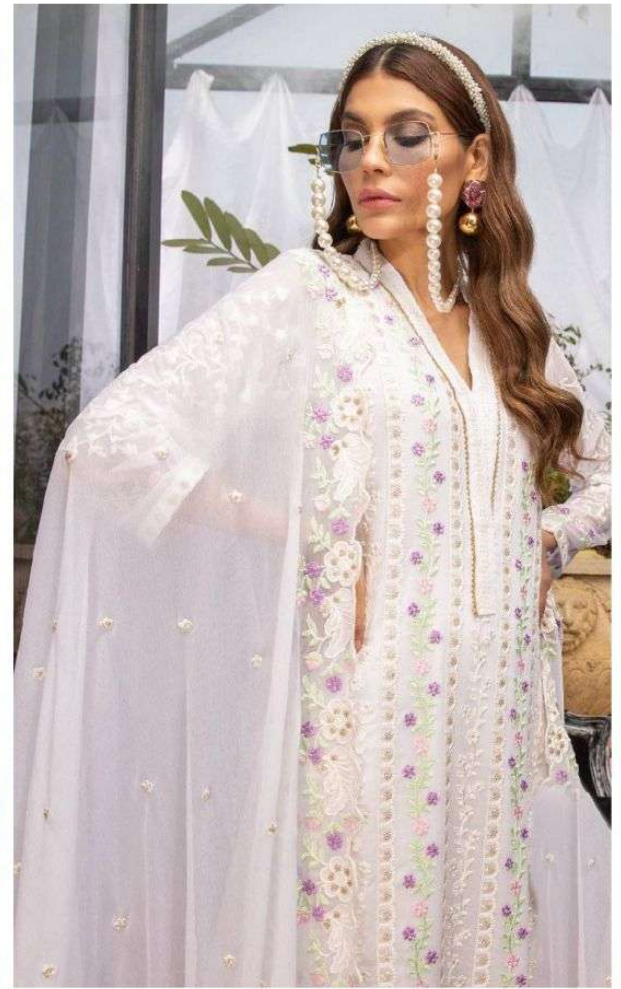

ZARQASH[®]
A BRAND BY KCS Fashion

D.NO.2033

TOP - FOX GEORGETTE EMBROIDERED
INNER BOTTOM - HEAVY SANTOON
DUPATTA - HEAVY NAZNEEN EMBROIDERED

ZARQASH[®]
A BRAND BY KCS Fashion

D.NO.2033

TOP - FOX GEORGETTE EMBROIDERED
INNER BOTTOM - HEAVY SANTOON
DUPATTA - HEAVY NAZNEEN EMBROIDERED