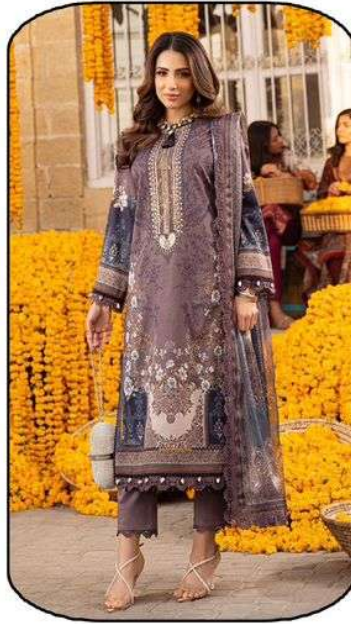

Madhav[®]
Fashion

Riwaaz

LAWN COLLECTION Vol.08

Style.8001

Style.8002

Style.8003

Style.8004

Style.8005

Style.8006

<u>TOP</u>
Pure Lawn cotton - (2.40 MTR APX.)
<u>DUPATTA</u>
Mal-Mal cotton - (2.25 MTR APX.)
<u>BOTTOM</u>
Pure Lawn cotton - (2.00 MTR APX.)

Madhav[®]
Fashion

Riwaaz
LAWN COLLECTION Vol.08

Madhav[®]
Fashion
Riwaaz
LAWN COLLECTION