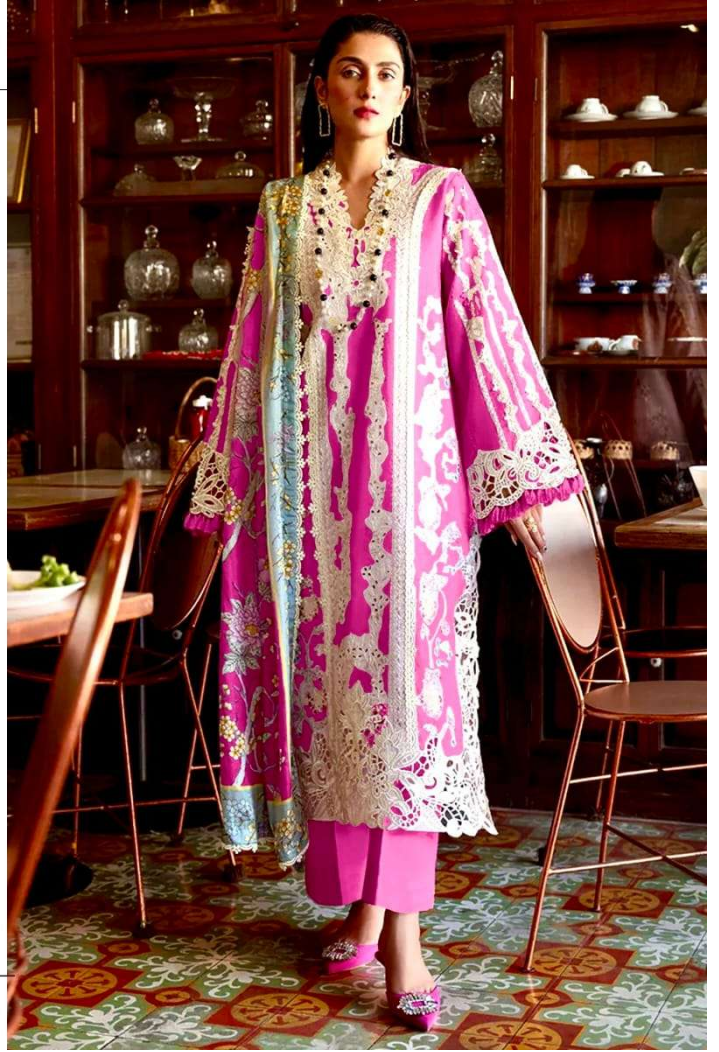

SEMI STICH COLLECTION

TOP- PURE EXPORT QUALITY ZAAM WITH HEAVY EMBROIDERY AND SEQUENCE WORK  
BOTTOM- PURE EXPORT QUALITY PURE COTTON  
DUPATTA- PURE CHINON FANCY DUPATTA WITH DIGITAL PRINT

7773  
D.No:-444 B

SEMI STICH COLLECTION

TOP- PURE EXPORT QUALITY ZAAM WITH HEAVY EMBROIDERY AND SEQUENCE WORK

BOTTOM- PURE EXPORT QUALITY PURE COTTON

DUPATTA- PURE CHINON FANCY DUPATTA WITH DIGITAL PRINT

7773  
D.No:-444 C