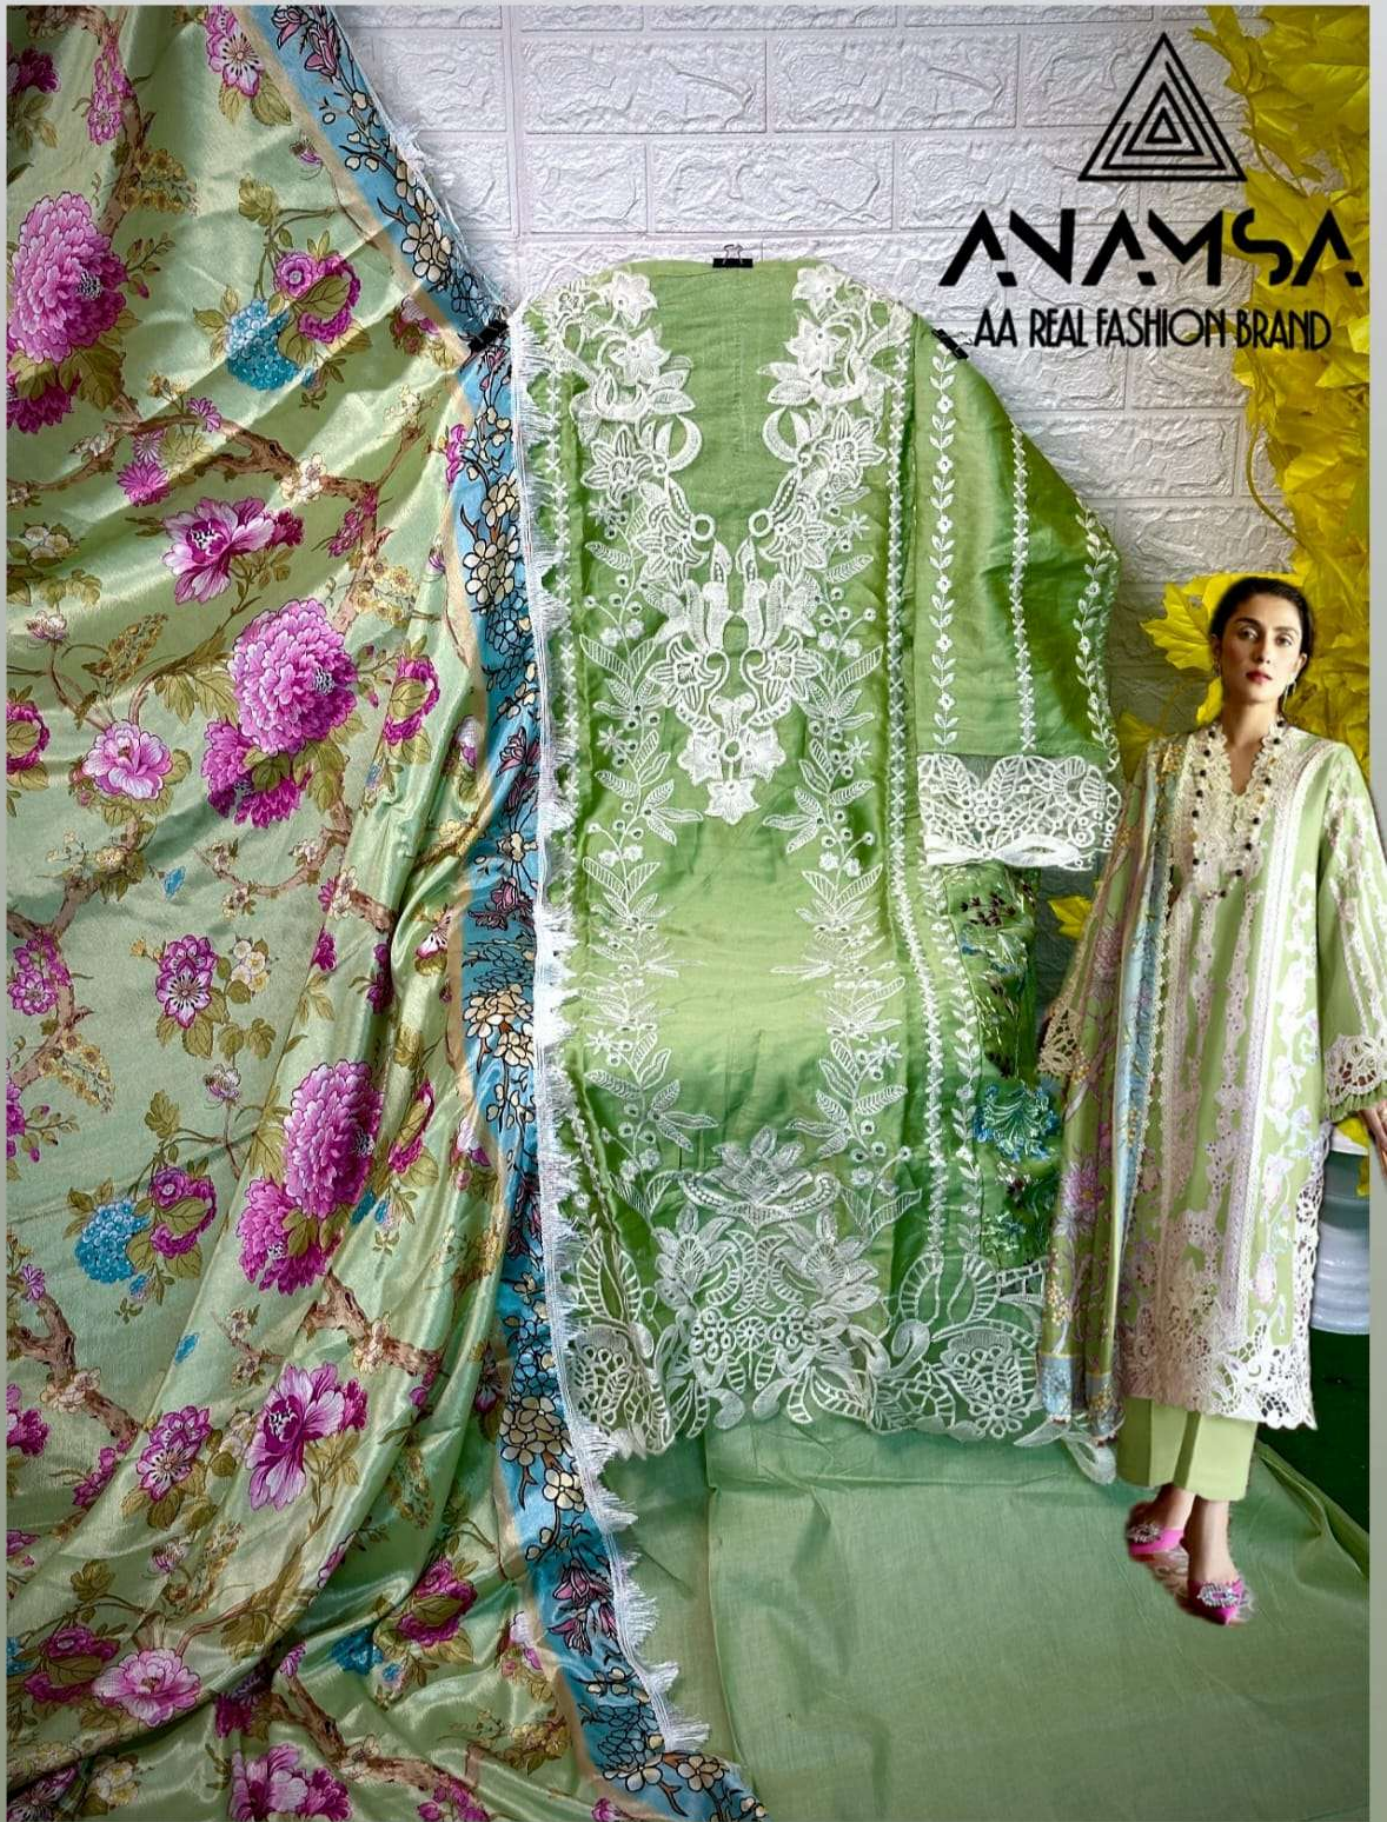

ANAMSA
AA REAL FASHION BRAND