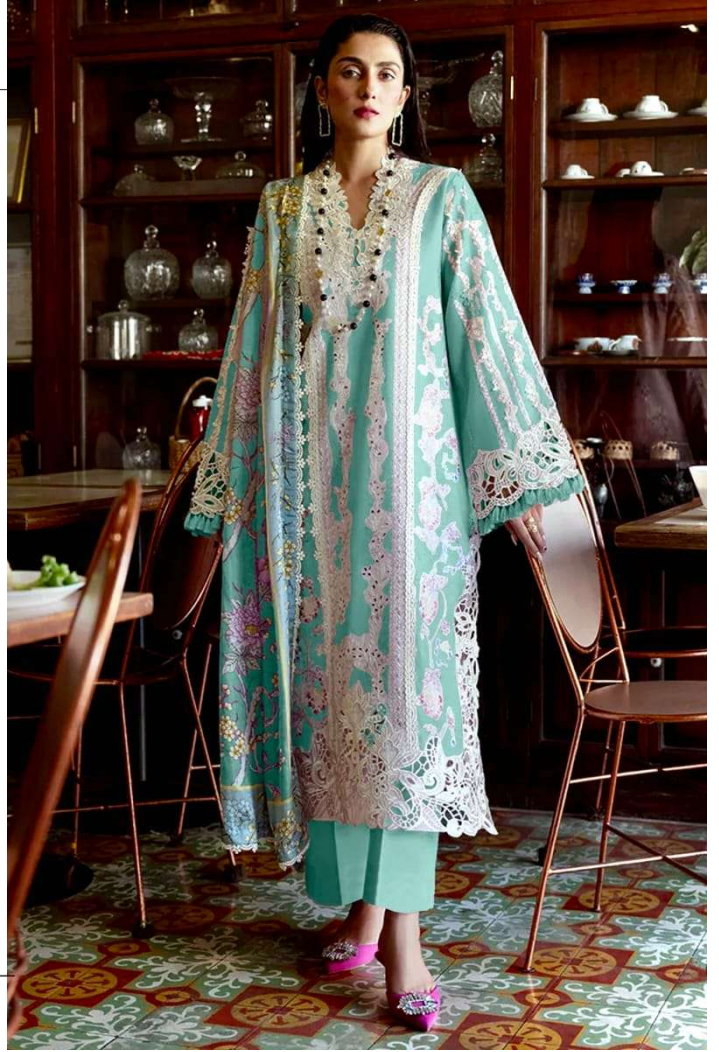

SEMI STICH COLLECTION

TOP- PURE EXPORT QUALITY ZAAM WITH HEAVY EMBROIDERY AND SEQUENCE WORK  
BOTTOM- PURE EXPORT QUALITY PURE COTTON  
DUPATTA- PURE CHINON FANCY DUPATTA WITH DIGITAL PRINT

7773  
D.No:-444 B

SEMI STICH COLLECTION

TOP- PURE EXPORT QUALITY ZAAM WITH HEAVY EMBROIDERY AND SEQUENCE WORK

BOTTOM- PURE EXPORT QUALITY PURE COTTON

DUPATTA- PURE CHINON FANCY DUPATTA WITH DIGITAL PRINT

7773  
D.No:-444 C