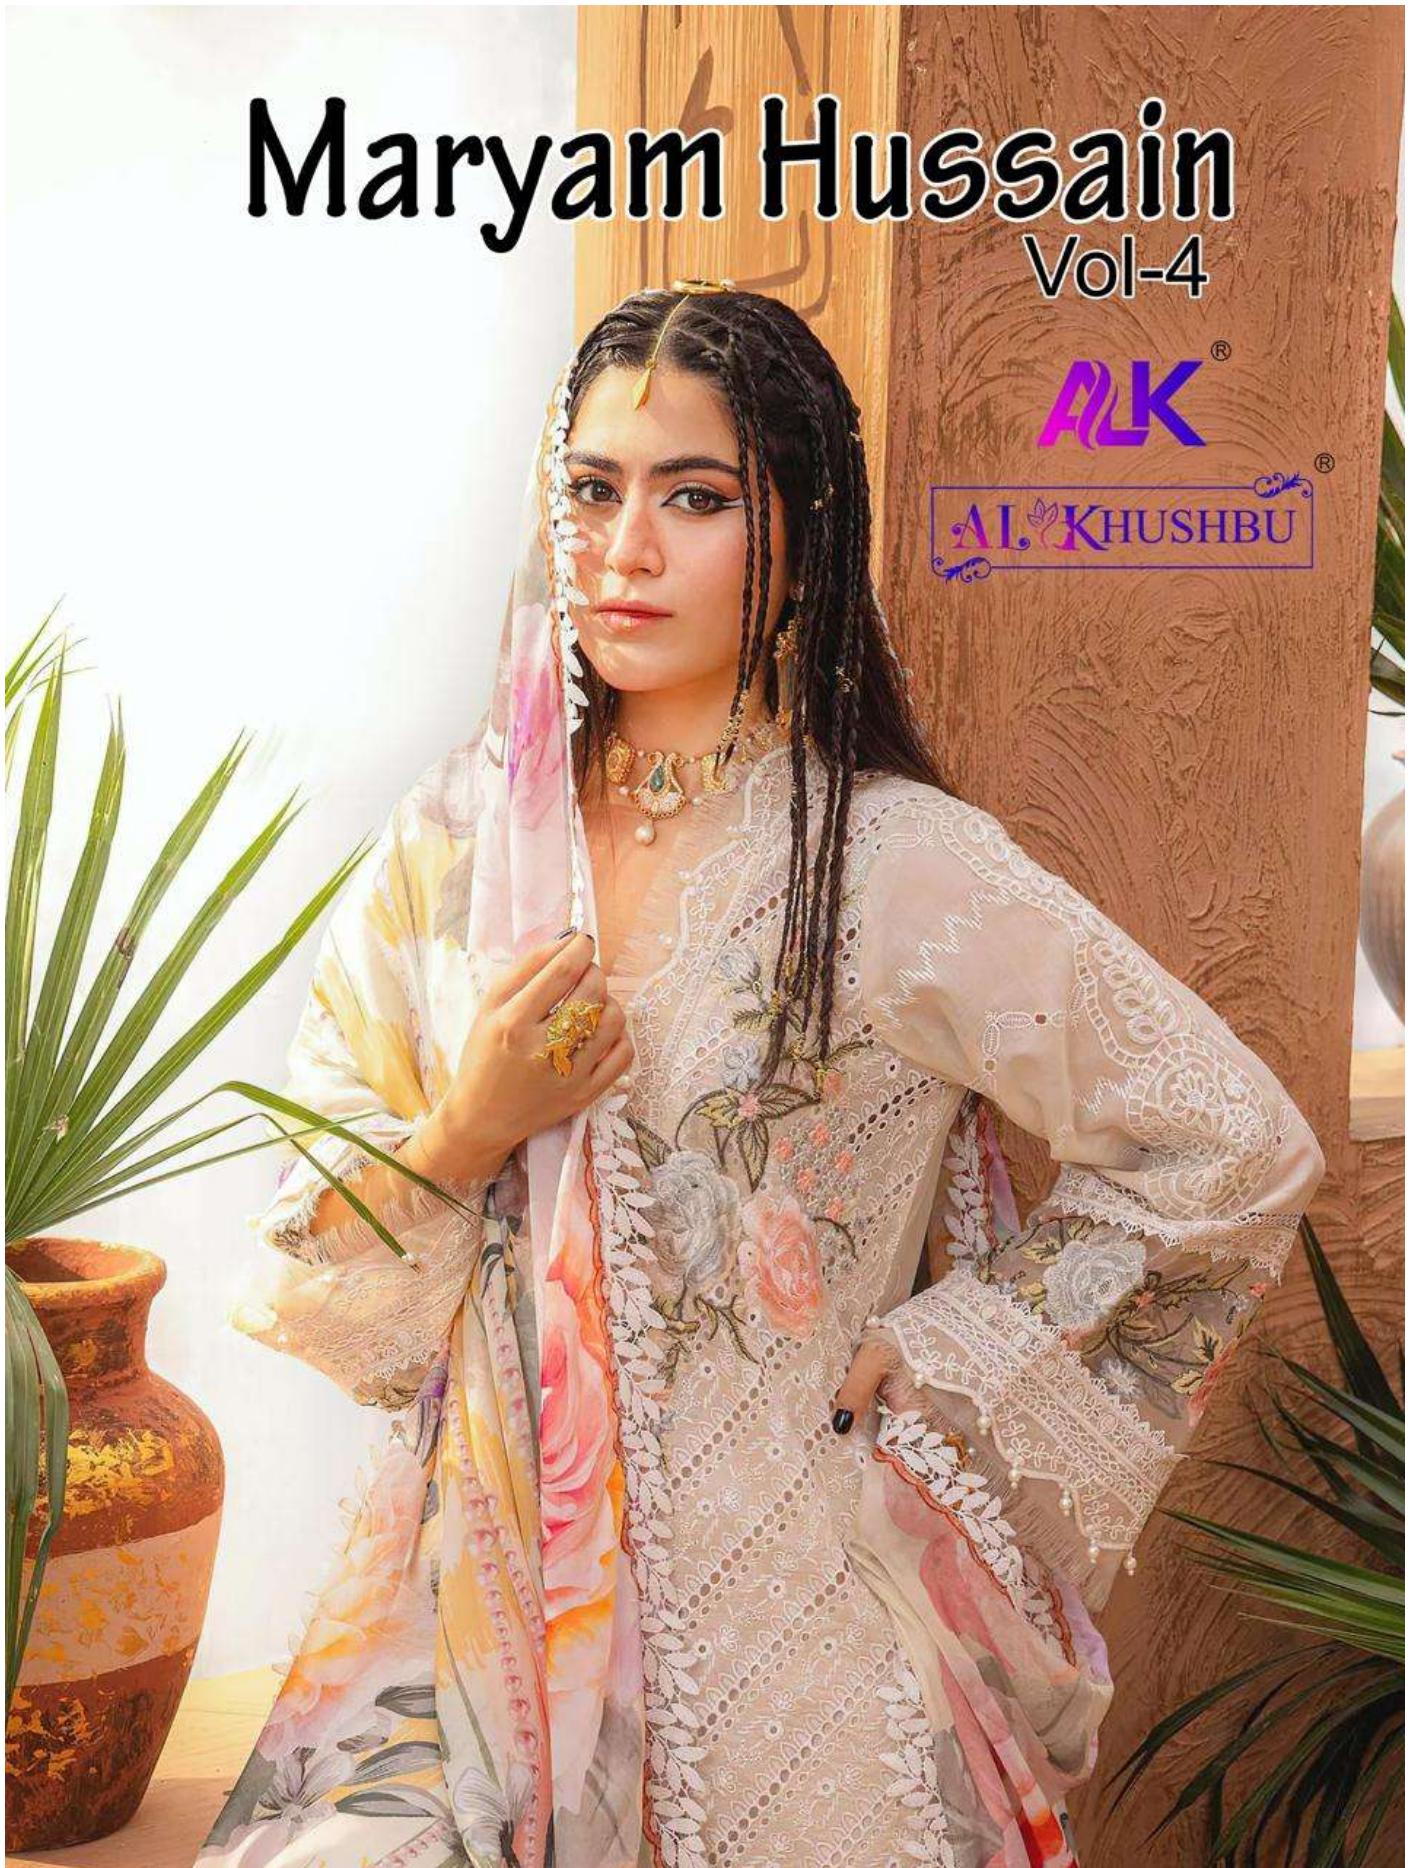

Maryam Hussain

Vol-4

ALK[®]

AL KHUSHBU[®]

TOP Cambric Cotton with Heavy Embroidery Work

BOTTOM-INNER

Semi Lawn

DUPATTA Tubby Silk with Print

ALK-5087

ALK-5088

ALK-5089

ALK
AL KHUSHBU
Maryam Hussain
Vol-4

ALK D.No.5088
TOP
Cambic Cotton with
Heavy Embroidery Work
BOTTOM-INNER

Maryam Hussain
Vol-4

ALK D.No.5088

TOP

Cambric Cotton with
Heavy Embroidery Work

BOTTOM-INNER

Semi Lawn

DUPATTA

Tubby Silk with Print

ALK

AL KHUSHBU

Maryam Hussain
Vol-4