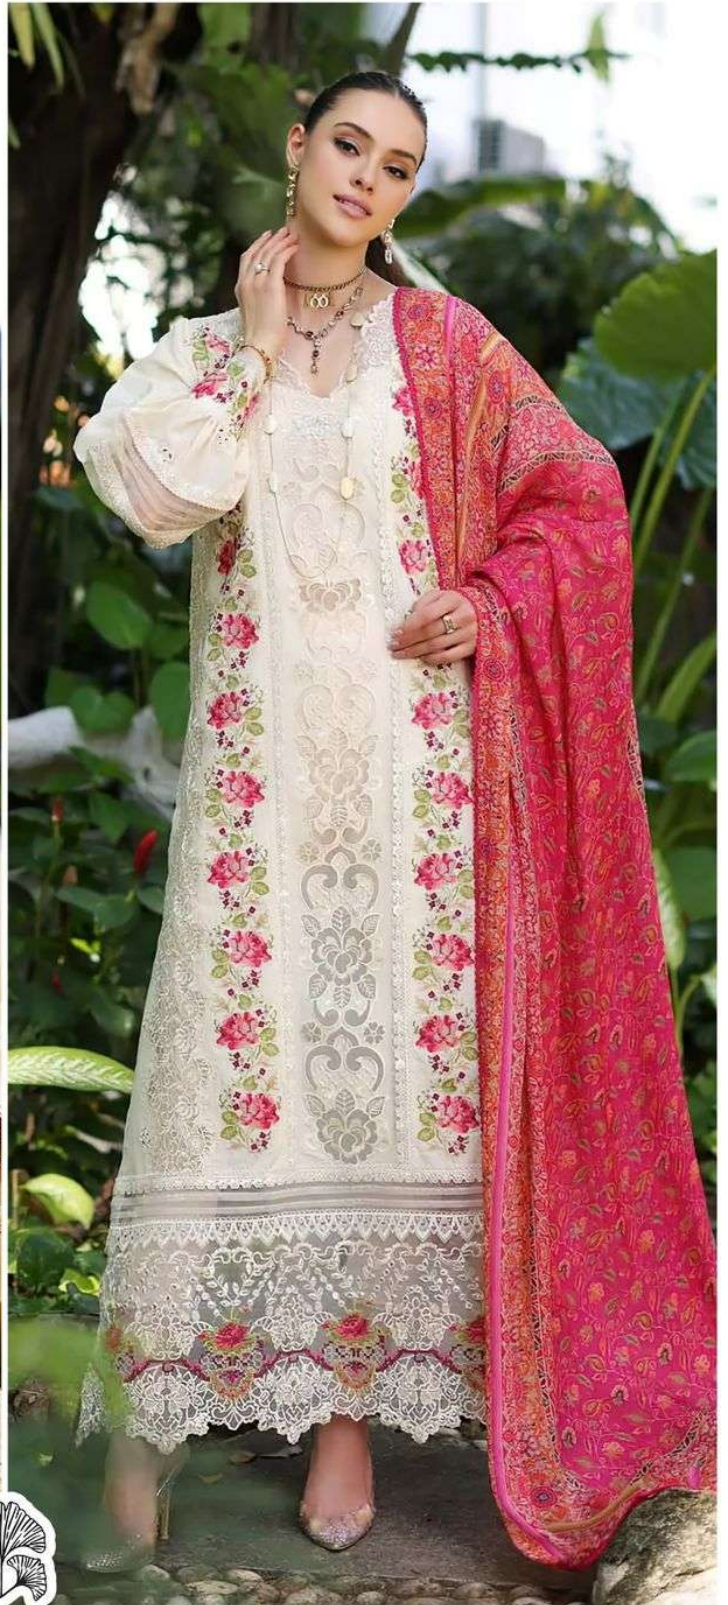

ZAHA

ADAN LIBAS

(LAWN COLLECTION)

VOL-1

**ADAN LIBAS**  
(LAWN COLLECTION)  
VOL-1

**ZAHA**

**D.No.10306**

**TOP** Cambric Cotton With  
Heavy Embroidery Work

**BOTTOM-INNER** Semi Lawn

**DUPATTA** Tubby Silk with  
Print

**ADAN LIBAS**  
(LAWN COLLECTION)  
VOL-1

**ZAHA**

D.No.10307

**TOP** Cambric Cotton With  
Heavy Embroidery Work

**BOTTOM-INNER** Semi Lawn

**DUPATTA** Tubby Silk with  
Print

# ADAN LIBAS

(LAWN COLLECTION)  
VOL-1

**TOP** Cambric Cotton With Heavy Embroidery Work

**BOTTOM-INNER** Semi Lawn **DUPATTA** Tubby Silk with Print

10305

10306

10307

**ADAN LIBAS**  
(LAWN COLLECTION)  
VOL-1

**ZAHA**

**D.No.10305**

**TOP** Cambric Cotton With  
Heavy Embroidery Work

**BOTTOM-INNER** Semi Lawn

**DUPATTA** Tubby Silk with  
Print

ADAN LIBAS  
(LAWN COLLECTION)  
VOL-1  
TOP: Cambric Cotton With Heavy Embroidery Work  
BOTTOM: INNE  
**ZAHARA**