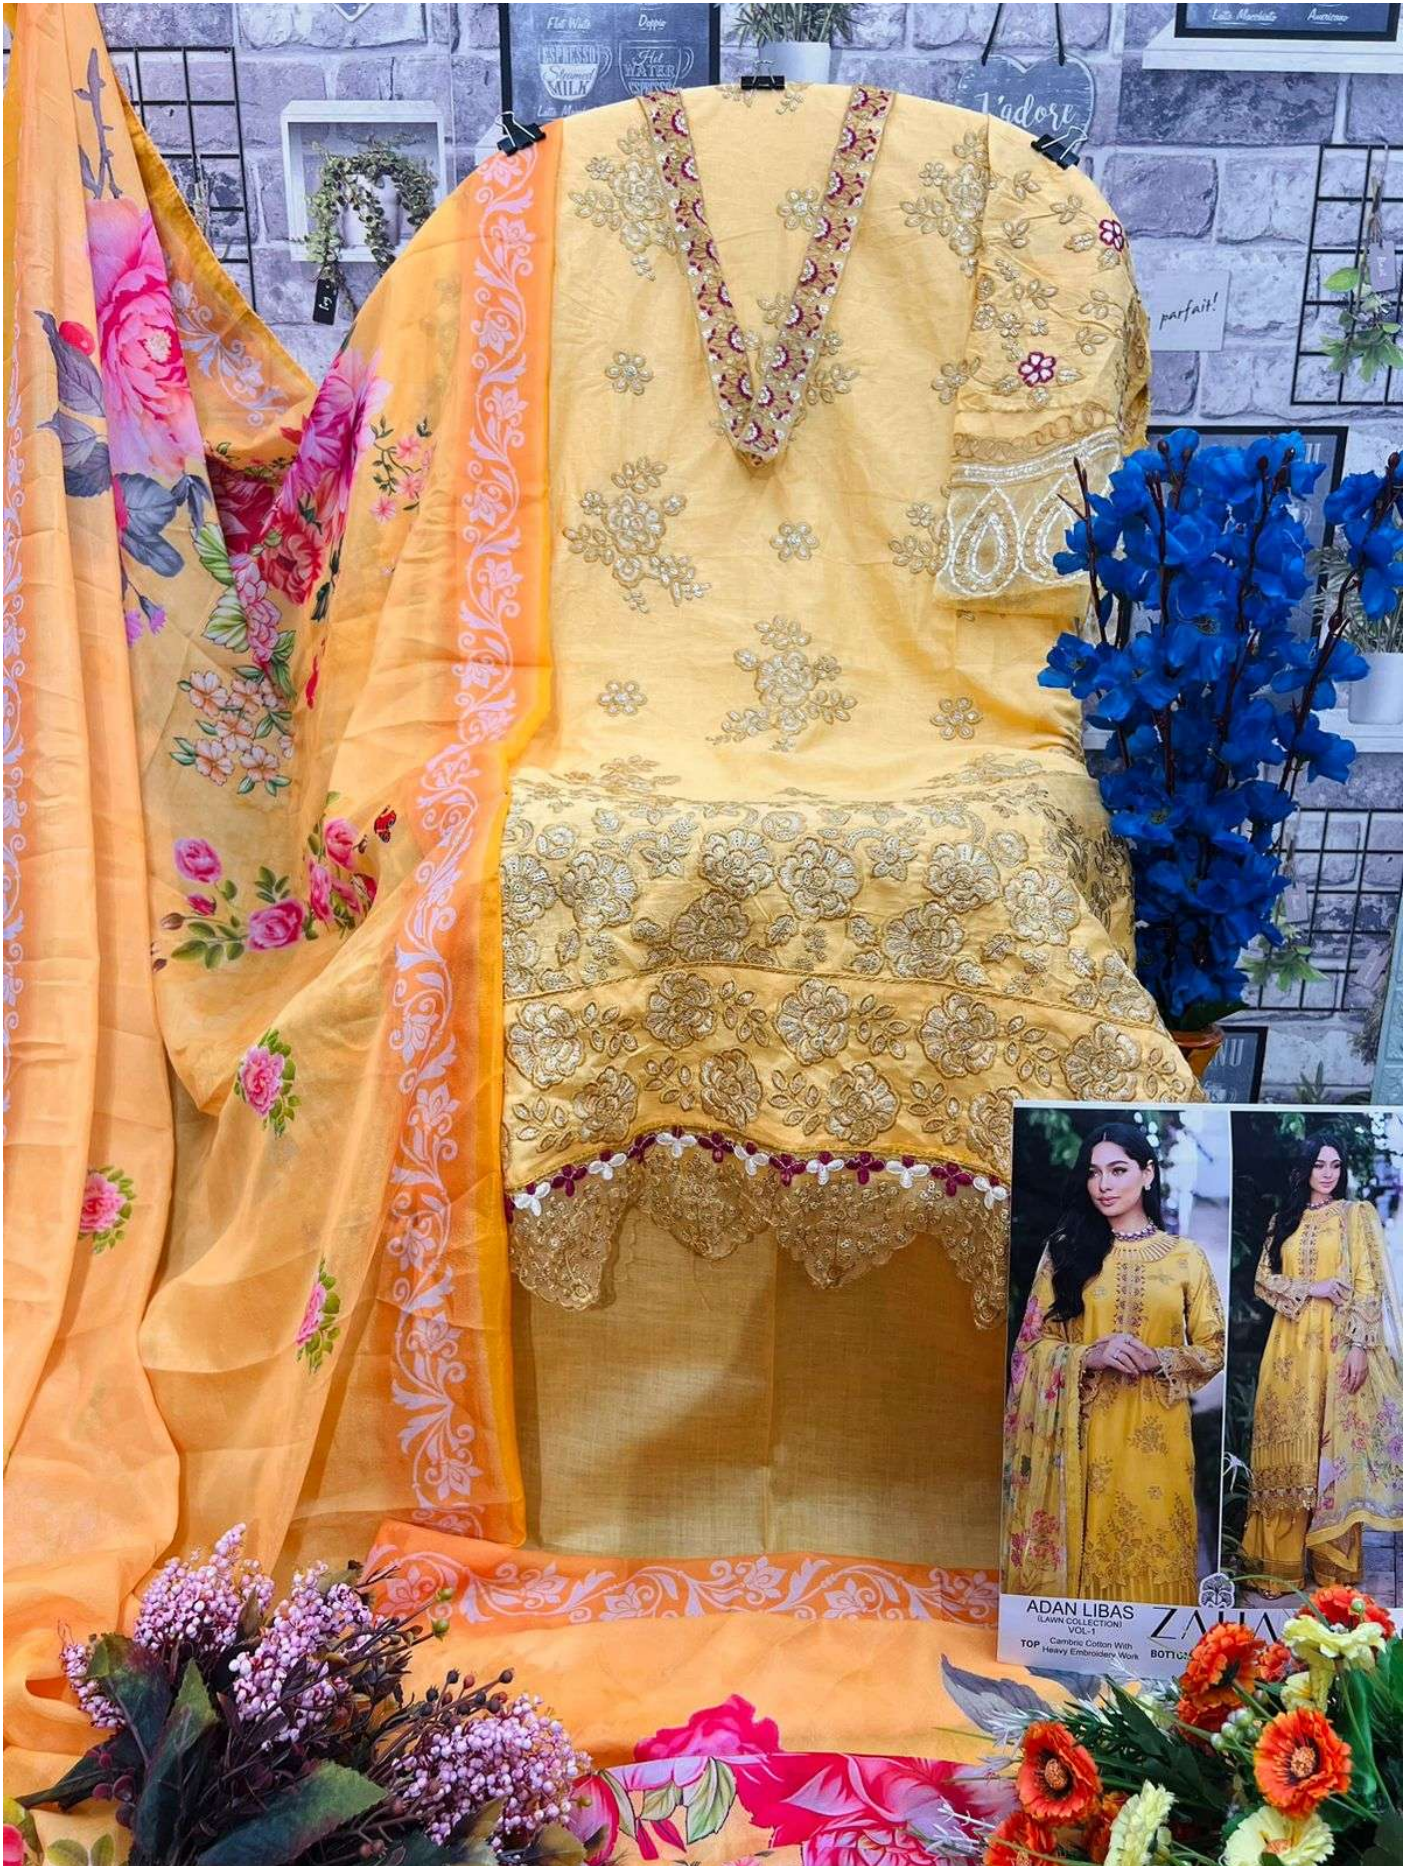

**BOTTOM-INNER** Semi Lawn

**DUPATTA** Tubby Silk with  
Print

**ADAN LIBAS**  
(LAWN COLLECTION)  
VOL-1

**ZAHA**

D.No.10307

**TOP** Cambric Cotton With  
Heavy Embroidery Work

**BOTTOM-INNER** Semi Lawn

**DUPATTA** Tubby Silk with  
Print

# ADAN LIBAS

(LAWN COLLECTION)  
VOL-1

**TOP** Cambric Cotton With Heavy Embroidery Work

**BOTTOM-INNER** Semi Lawn **DUPATTA** Tubby Silk with Print

10305

10306

10307

**ADAN LIBAS**  
(LAWN COLLECTION)  
VOL-1

**ZAHA**

**D.No.10305**

**TOP** Cambric Cotton With  
Heavy Embroidery Work

**BOTTOM-INNER** Semi Lawn

**DUPATTA** Tubby Silk with  
Print

ADAN LIBAS  
(LAWN COLLECTION)  
VOL-1  
TOP: Cambric Cotton With Heavy Embroidery Work  
BOTTOM: INNE  
**ZAHARA**

ADAN LIBAS  
(LAWN COLLECTION)  
V01-1  
TOP - Cambric Cotton With  
Heavy Embroidery Work

ZALIA  
BOUTIQUE

**ADAN LIBAS**  
(LAWN COLLECTION)  
VOL-1  
**ZAHA**  
TOP : Cambric Cotton With Heavy Embroidery Work  
BOTTOM-INT