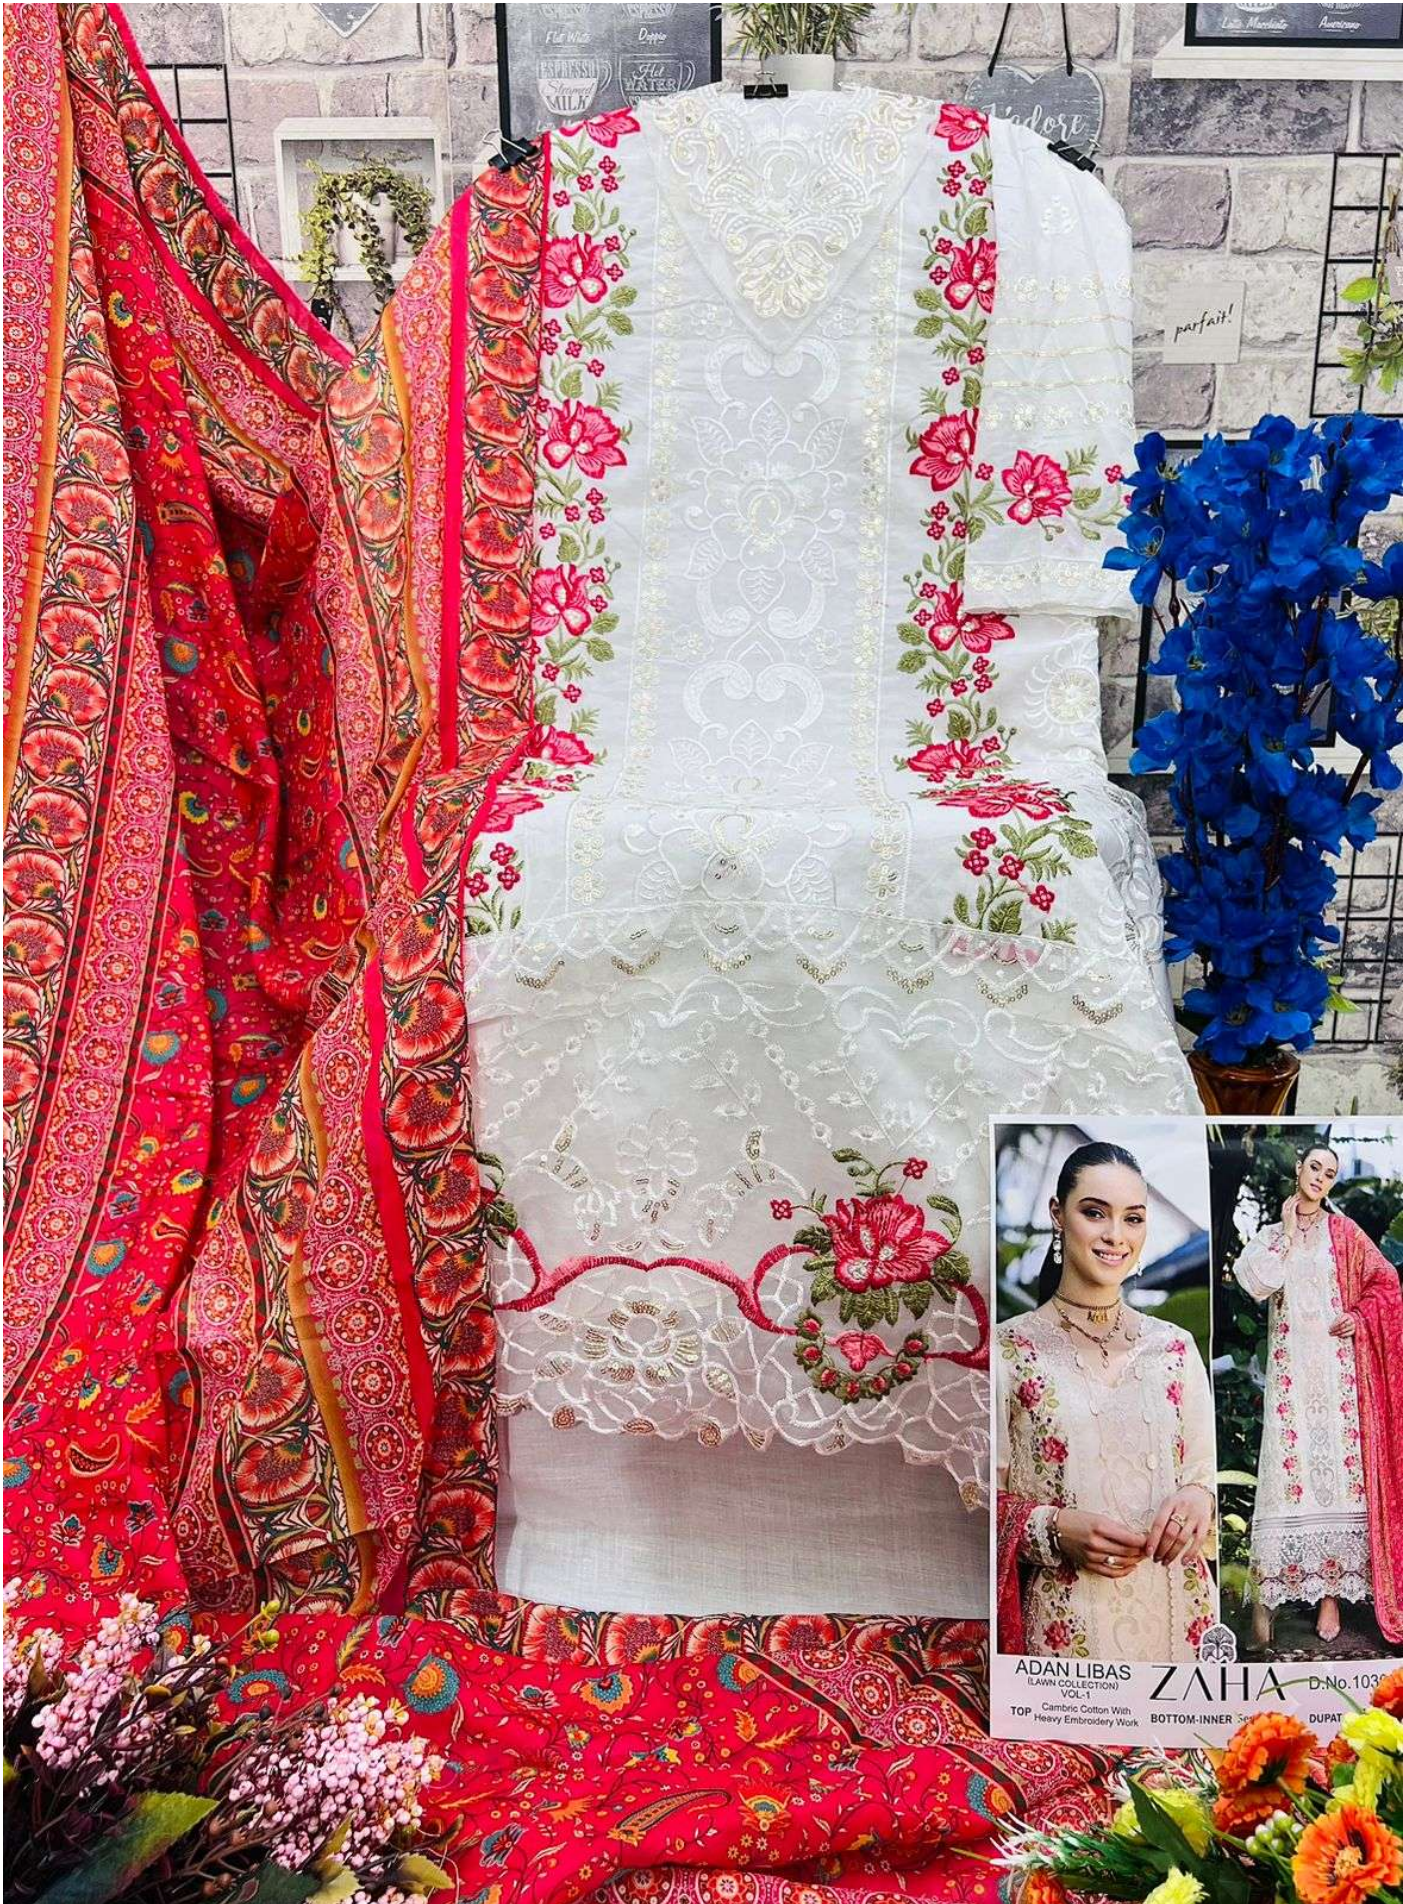

ADAN LIBAS (LAWN COLLECTION) VOL-1 ZAHA D.No.103
TOP: Cambric Cotton With Heavy Embroidery Work BOTTOM:INNER S... DUPAT